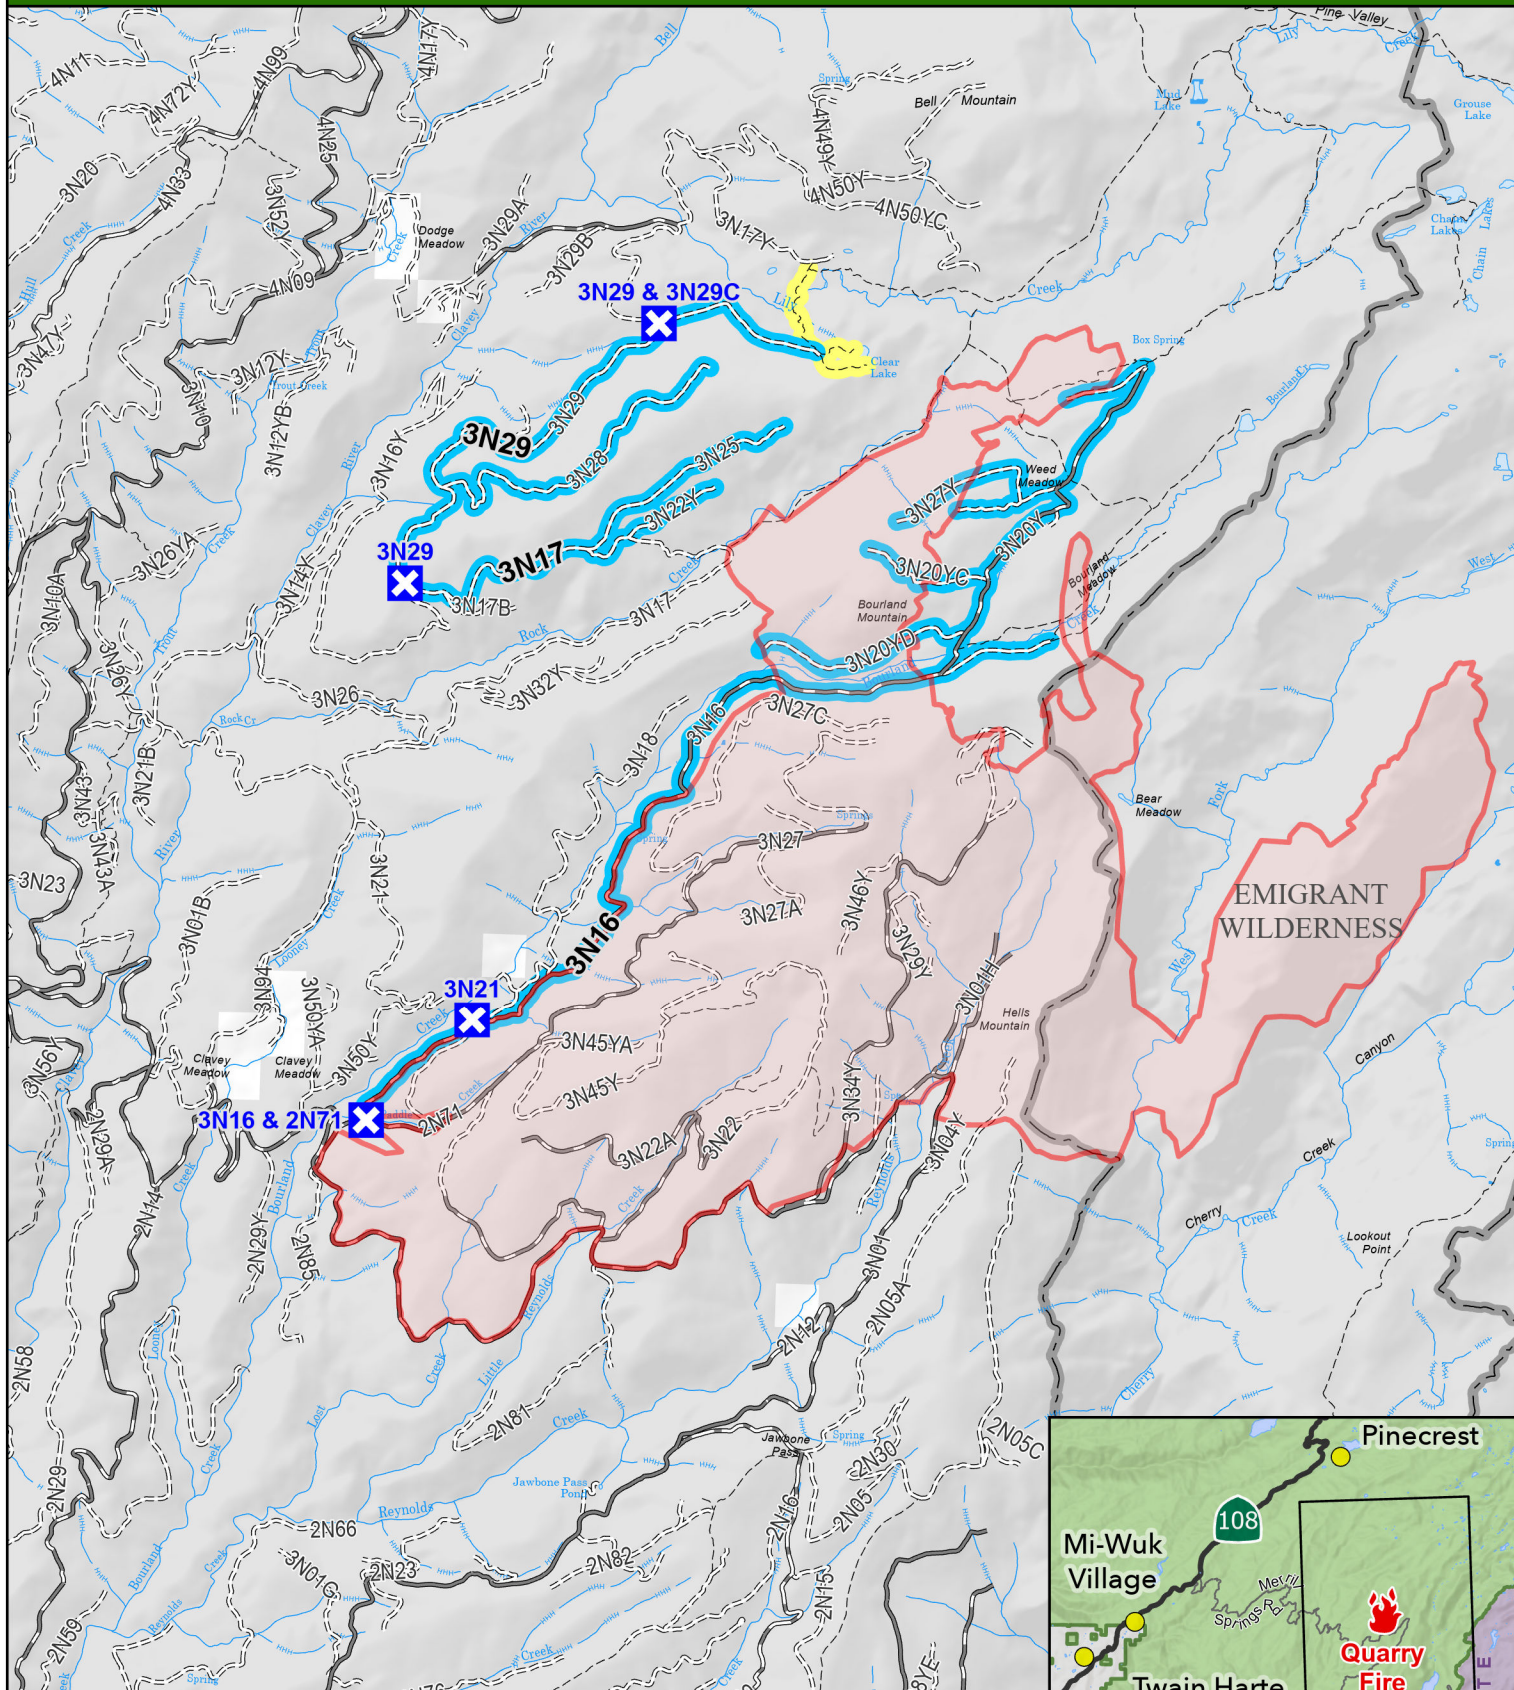

QUARRY FIRE 2023

STANISLAUS NATIONAL FOREST

- Soft Closure
- Wildfire Daily Fire Perimeter
- Road Soft Closure
- Trail Soft Closure

0 1 2 Miles