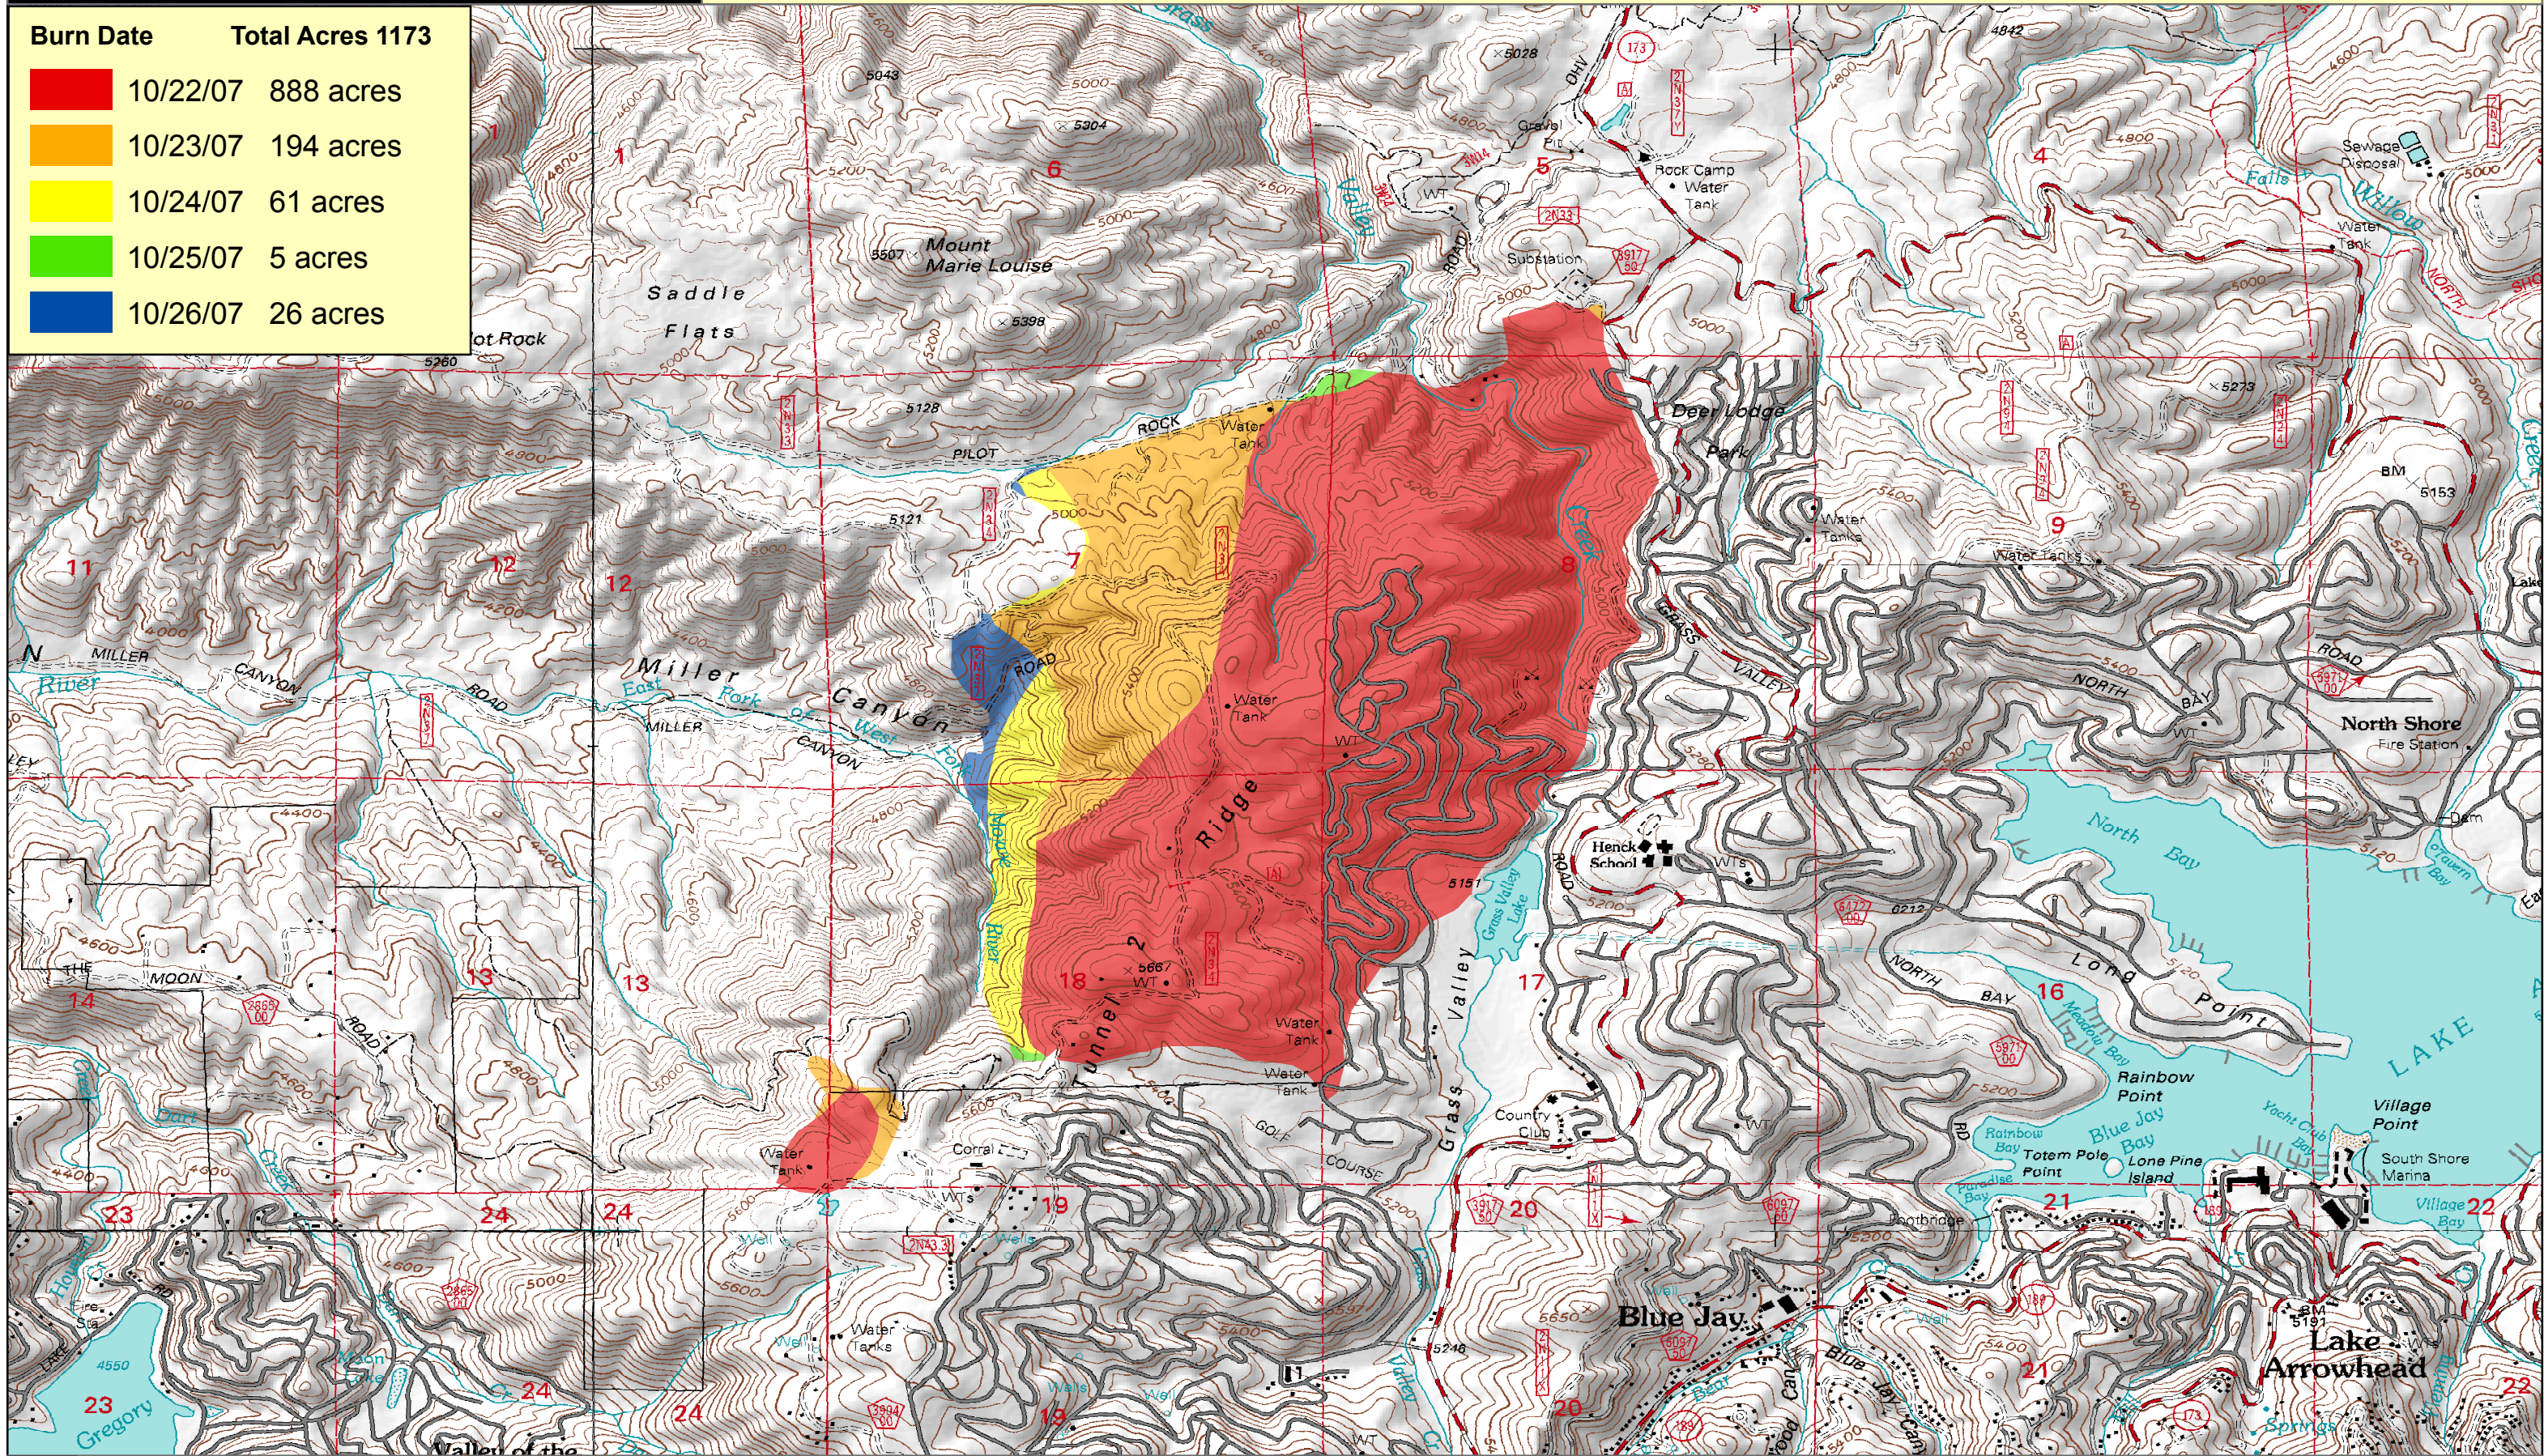

GRASS VALLEY FIRE: Progression Map

CA-BDF-10566

October 27, 2007

Burn Date	Total Acres	Total Acres 1173
 10/22/07	888 acres	Total Acres 1173
 10/23/07	194 acres	
 10/24/07	61 acres	
 10/25/07	5 acres	
 10/26/07	26 acres	

Map created by Chris Christofferson
All lines are approximate.

1:24,000