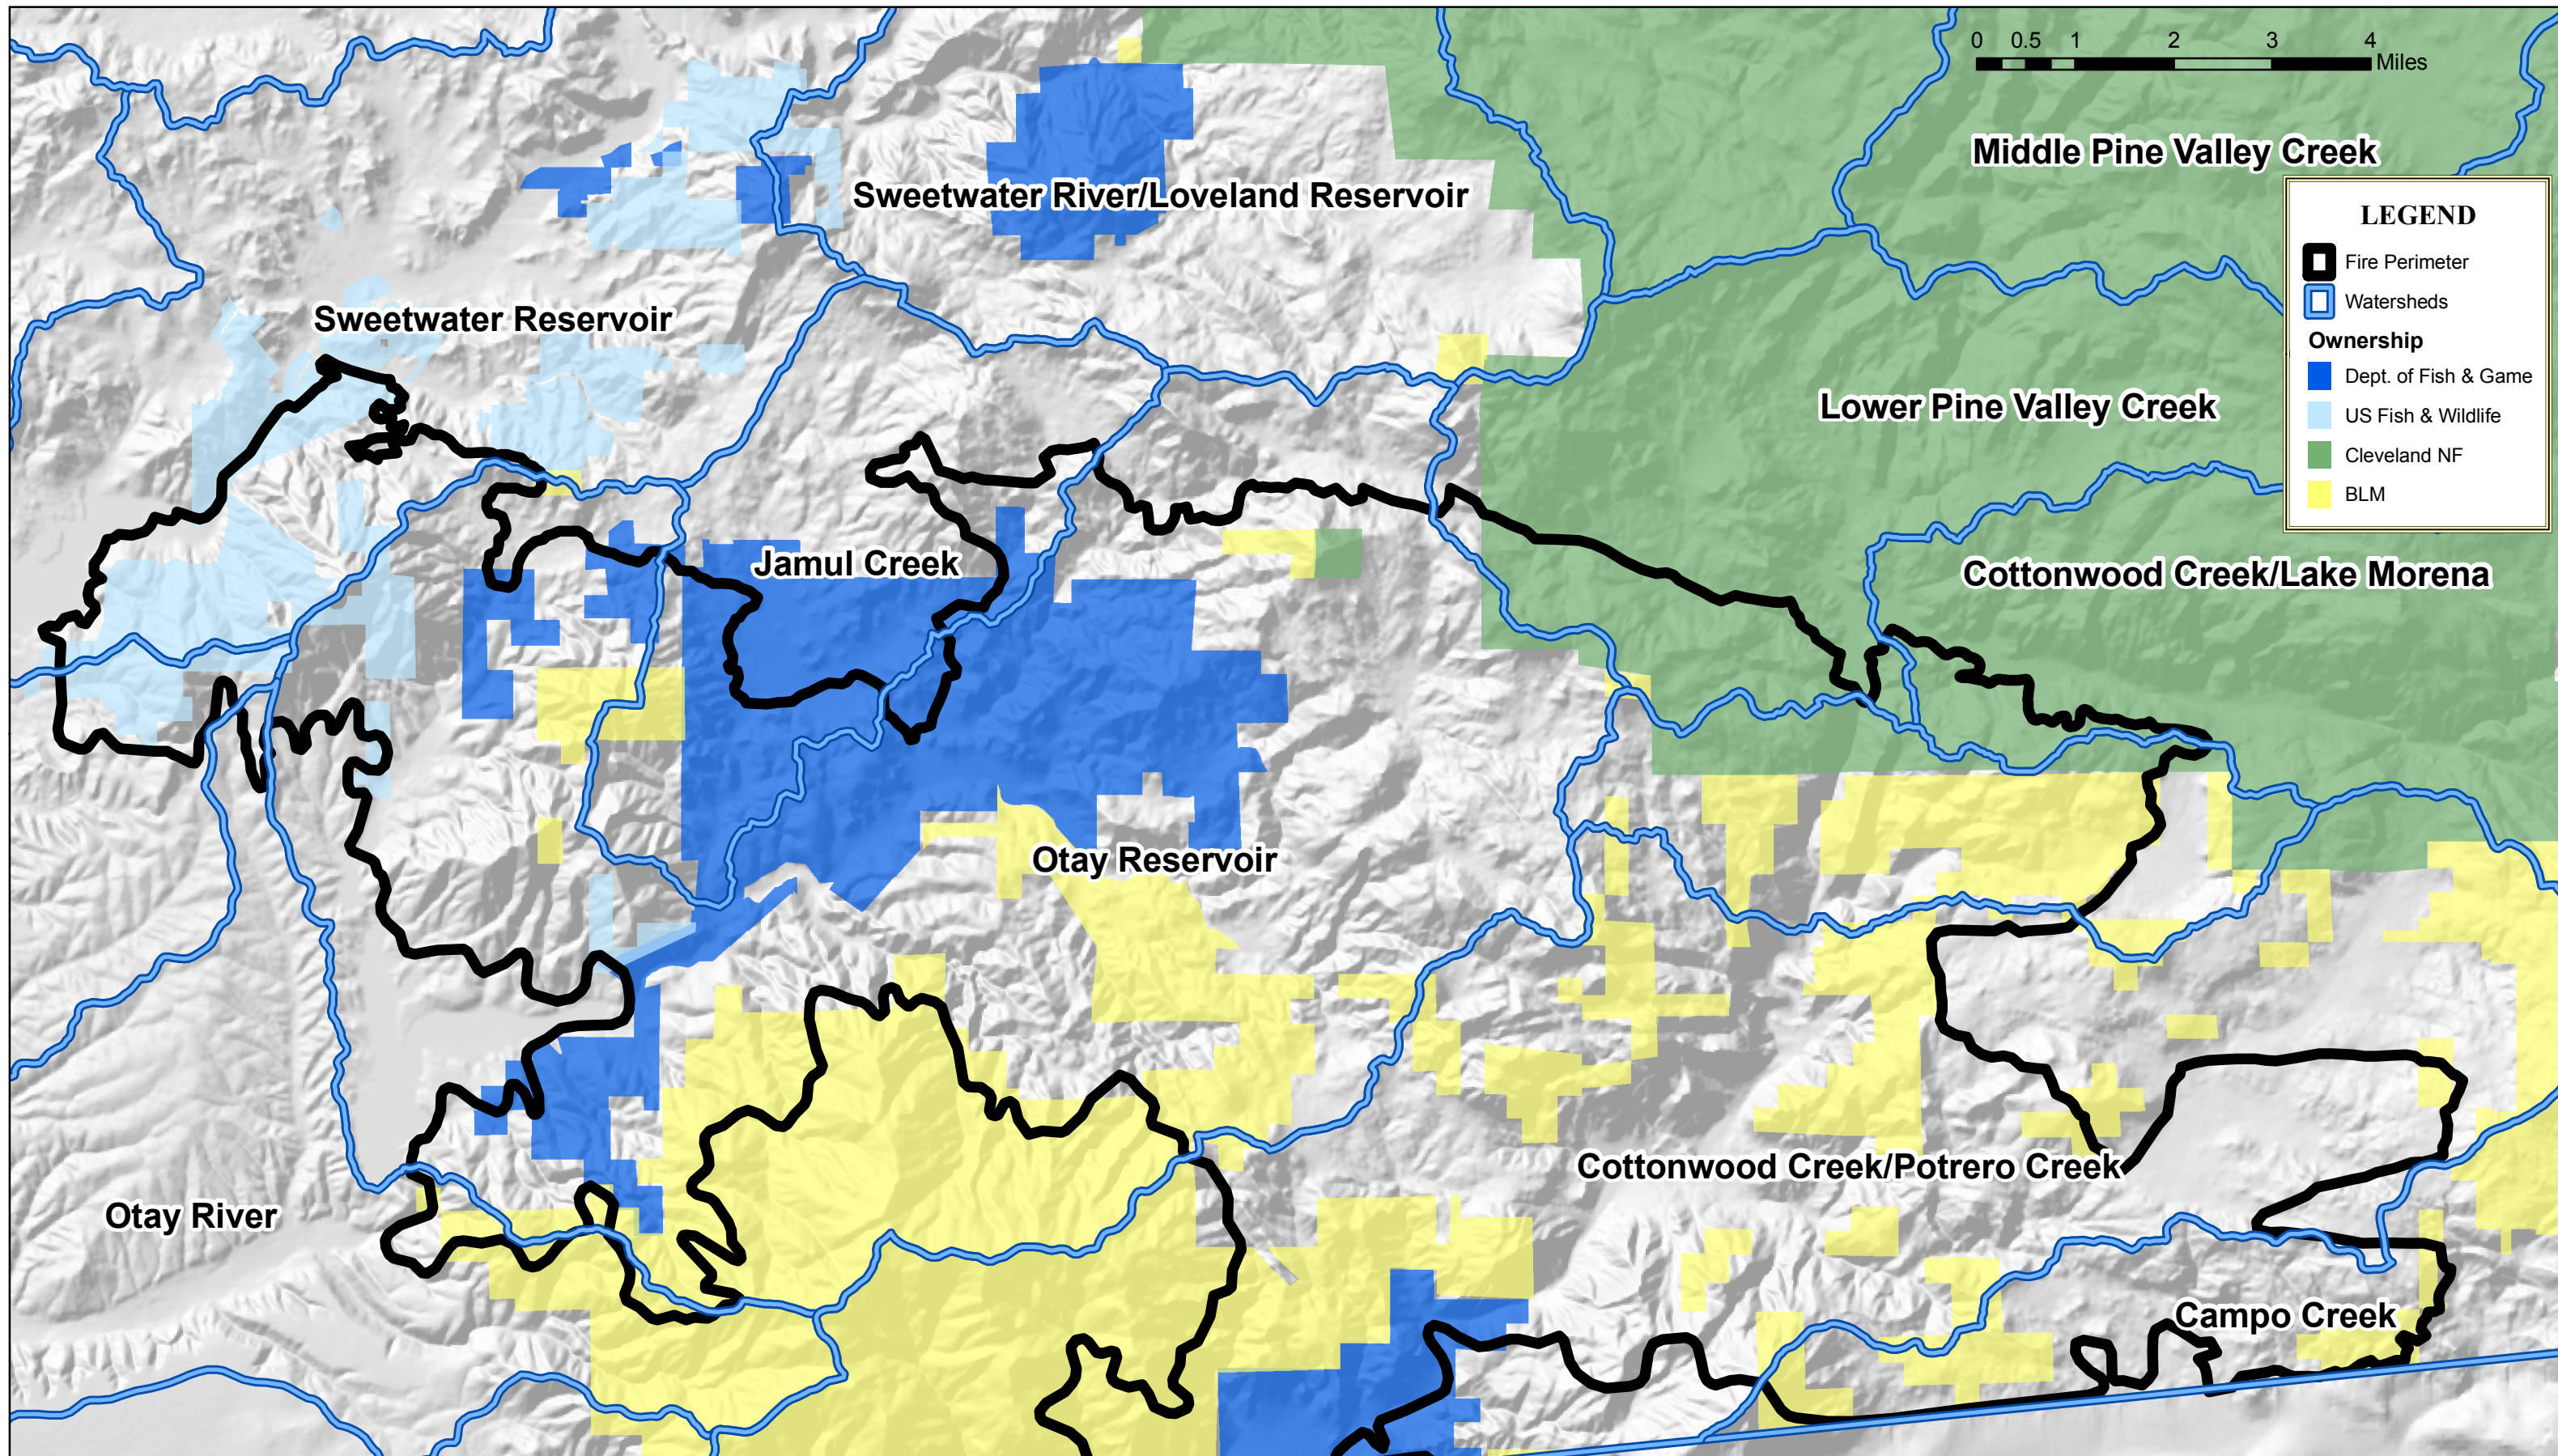

Harris Fire Ownership Map November 19, 2007

1:100,000

LEGEND

- Fire Perimeter
- Watersheds
- Ownership**
- Dept. of Fish & Game
- US Fish & Wildlife
- Cleveland NF
- BLM

Sweetwater River/Loveland Reservoir

Middle Pine Valley Creek

Sweetwater Reservoir

Lower Pine Valley Creek

Jamul Creek

Cottonwood Creek/Lake Morena

Otay Reservoir

Otay River

Cottonwood Creek/Potrero Creek

Campo Creek