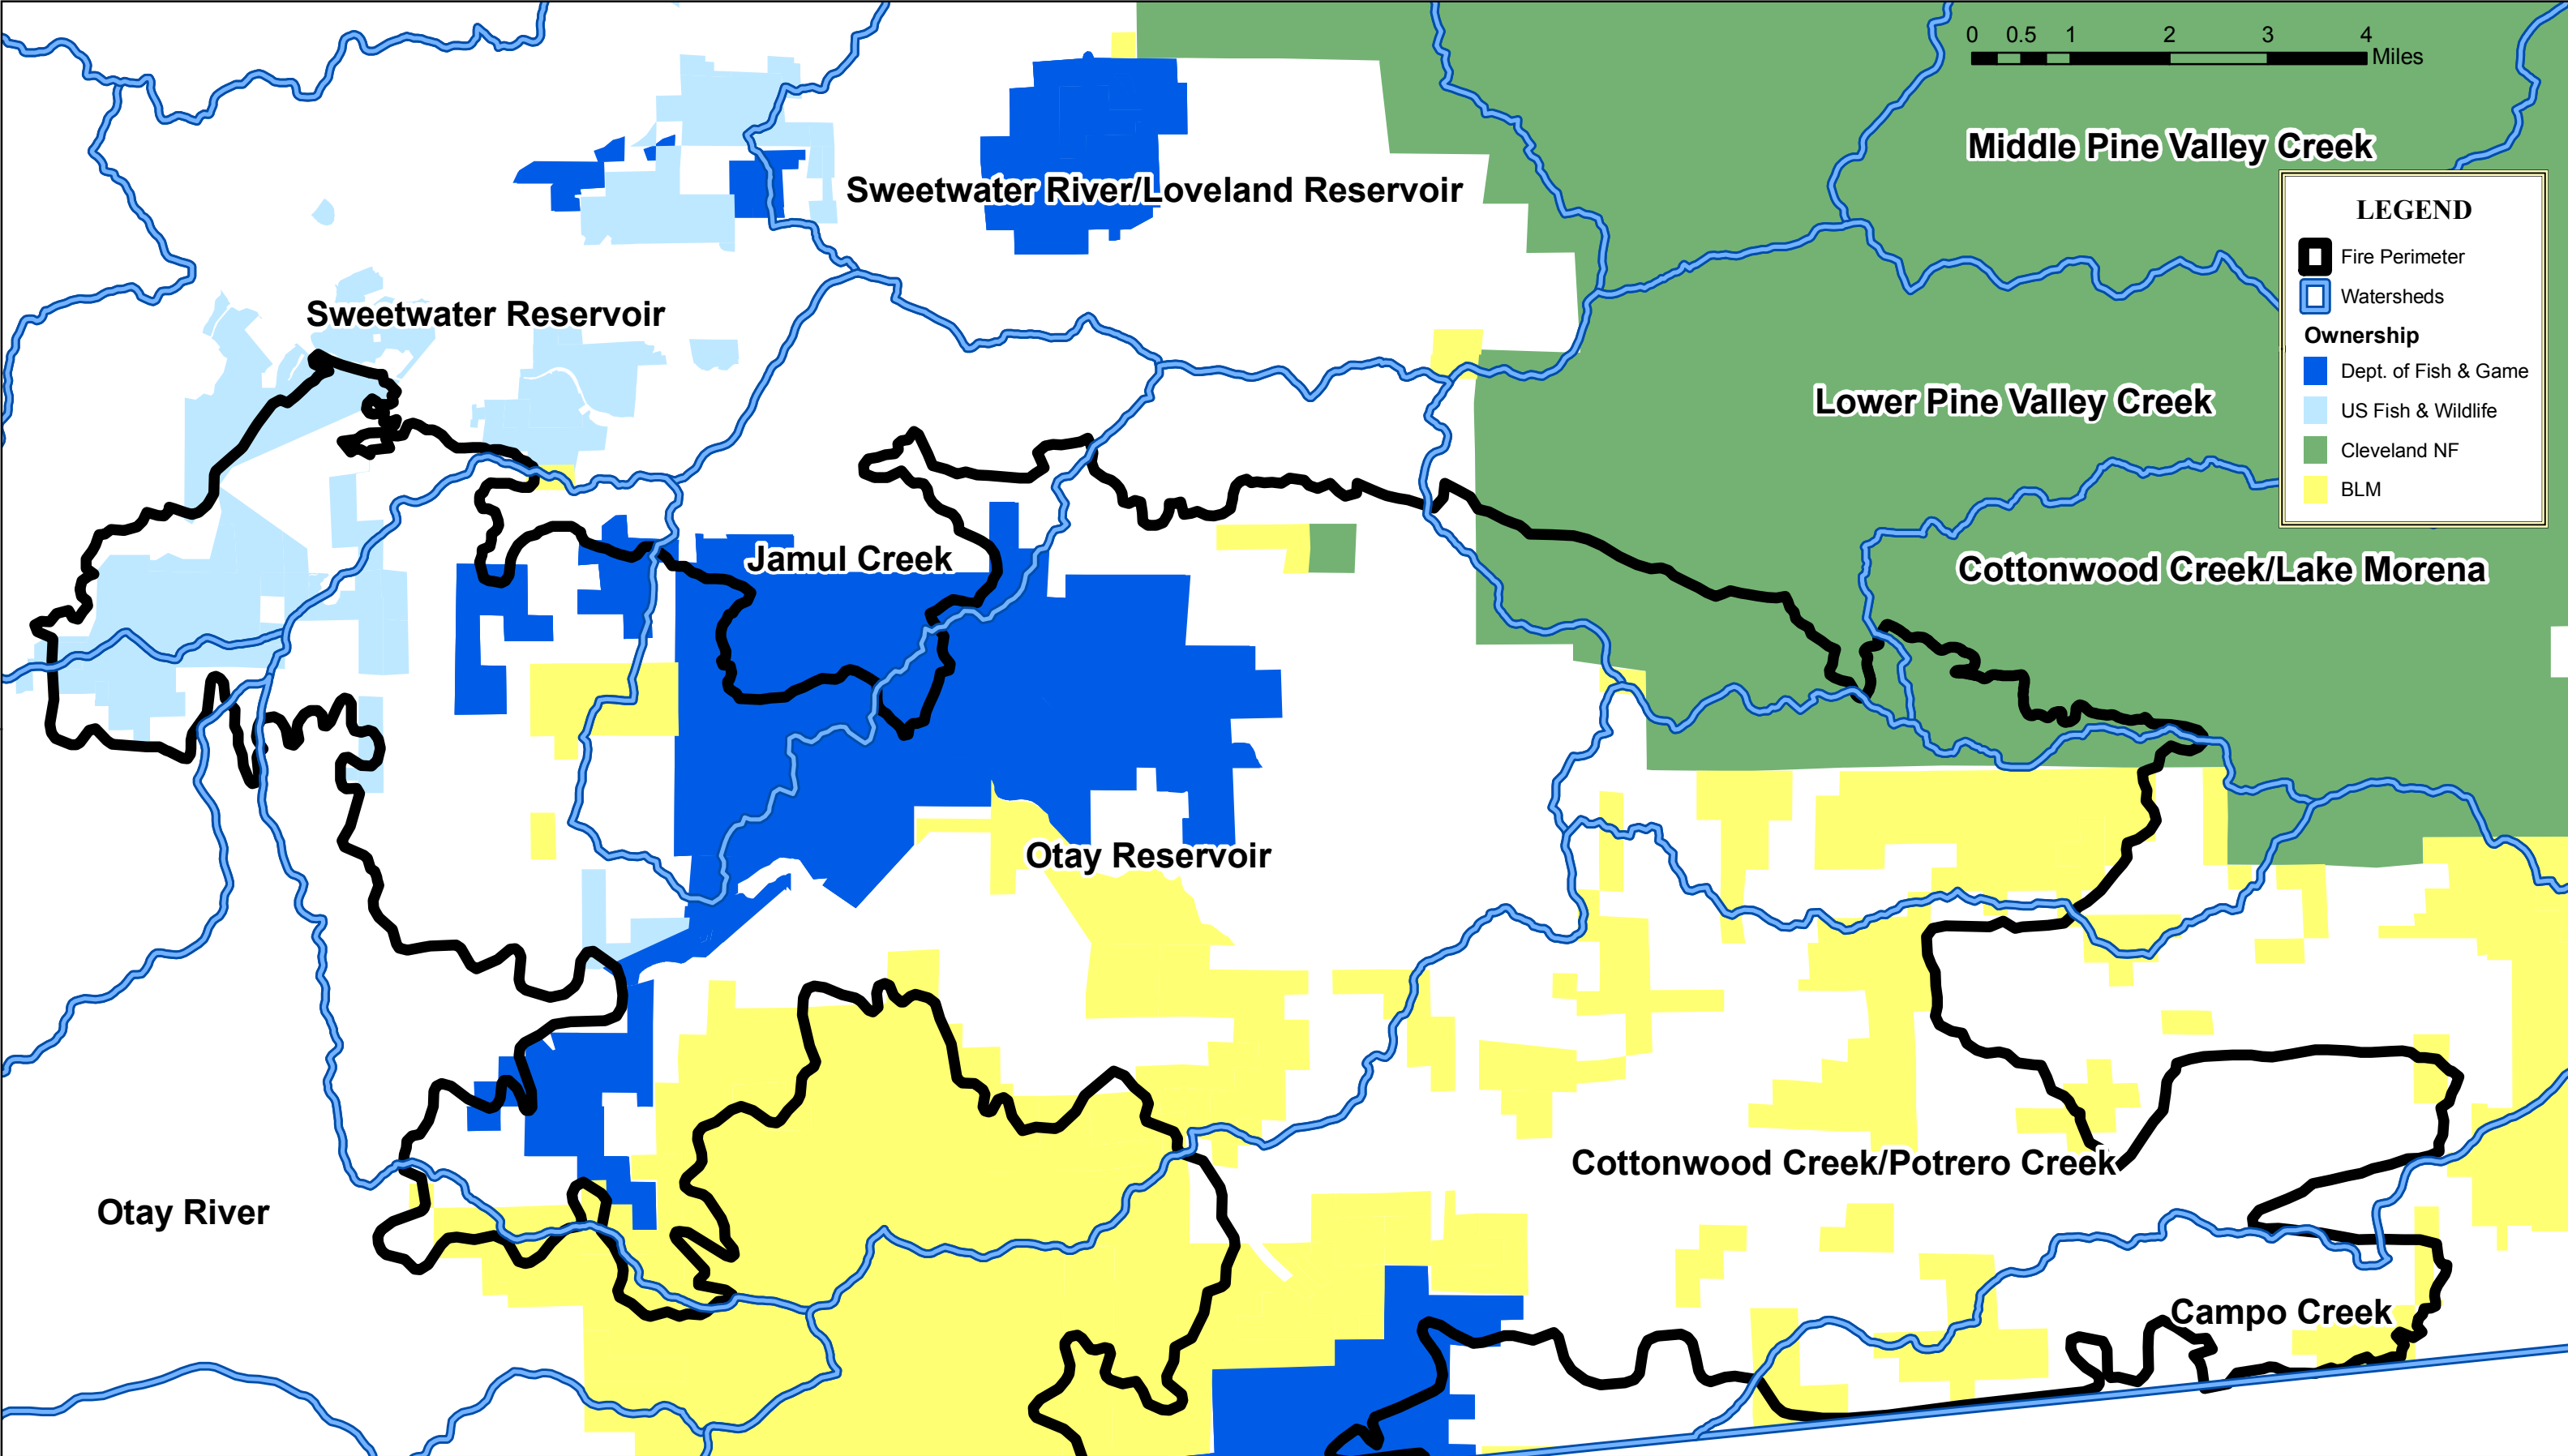

Harris Fire Ownership Map November 19, 2007

1:100,000

LEGEND

- Fire Perimeter
- Watersheds
- Ownership**
- Dept. of Fish & Game
- US Fish & Wildlife
- Cleveland NF
- BLM

Sweetwater River/Loveland Reservoir

Middle Pine Valley Creek

Sweetwater Reservoir

Lower Pine Valley Creek

Jamul Creek

Cottonwood Creek/Lake Morena

Otay Reservoir

Otay River

Cottonwood Creek/Potrero Creek

Campo Creek