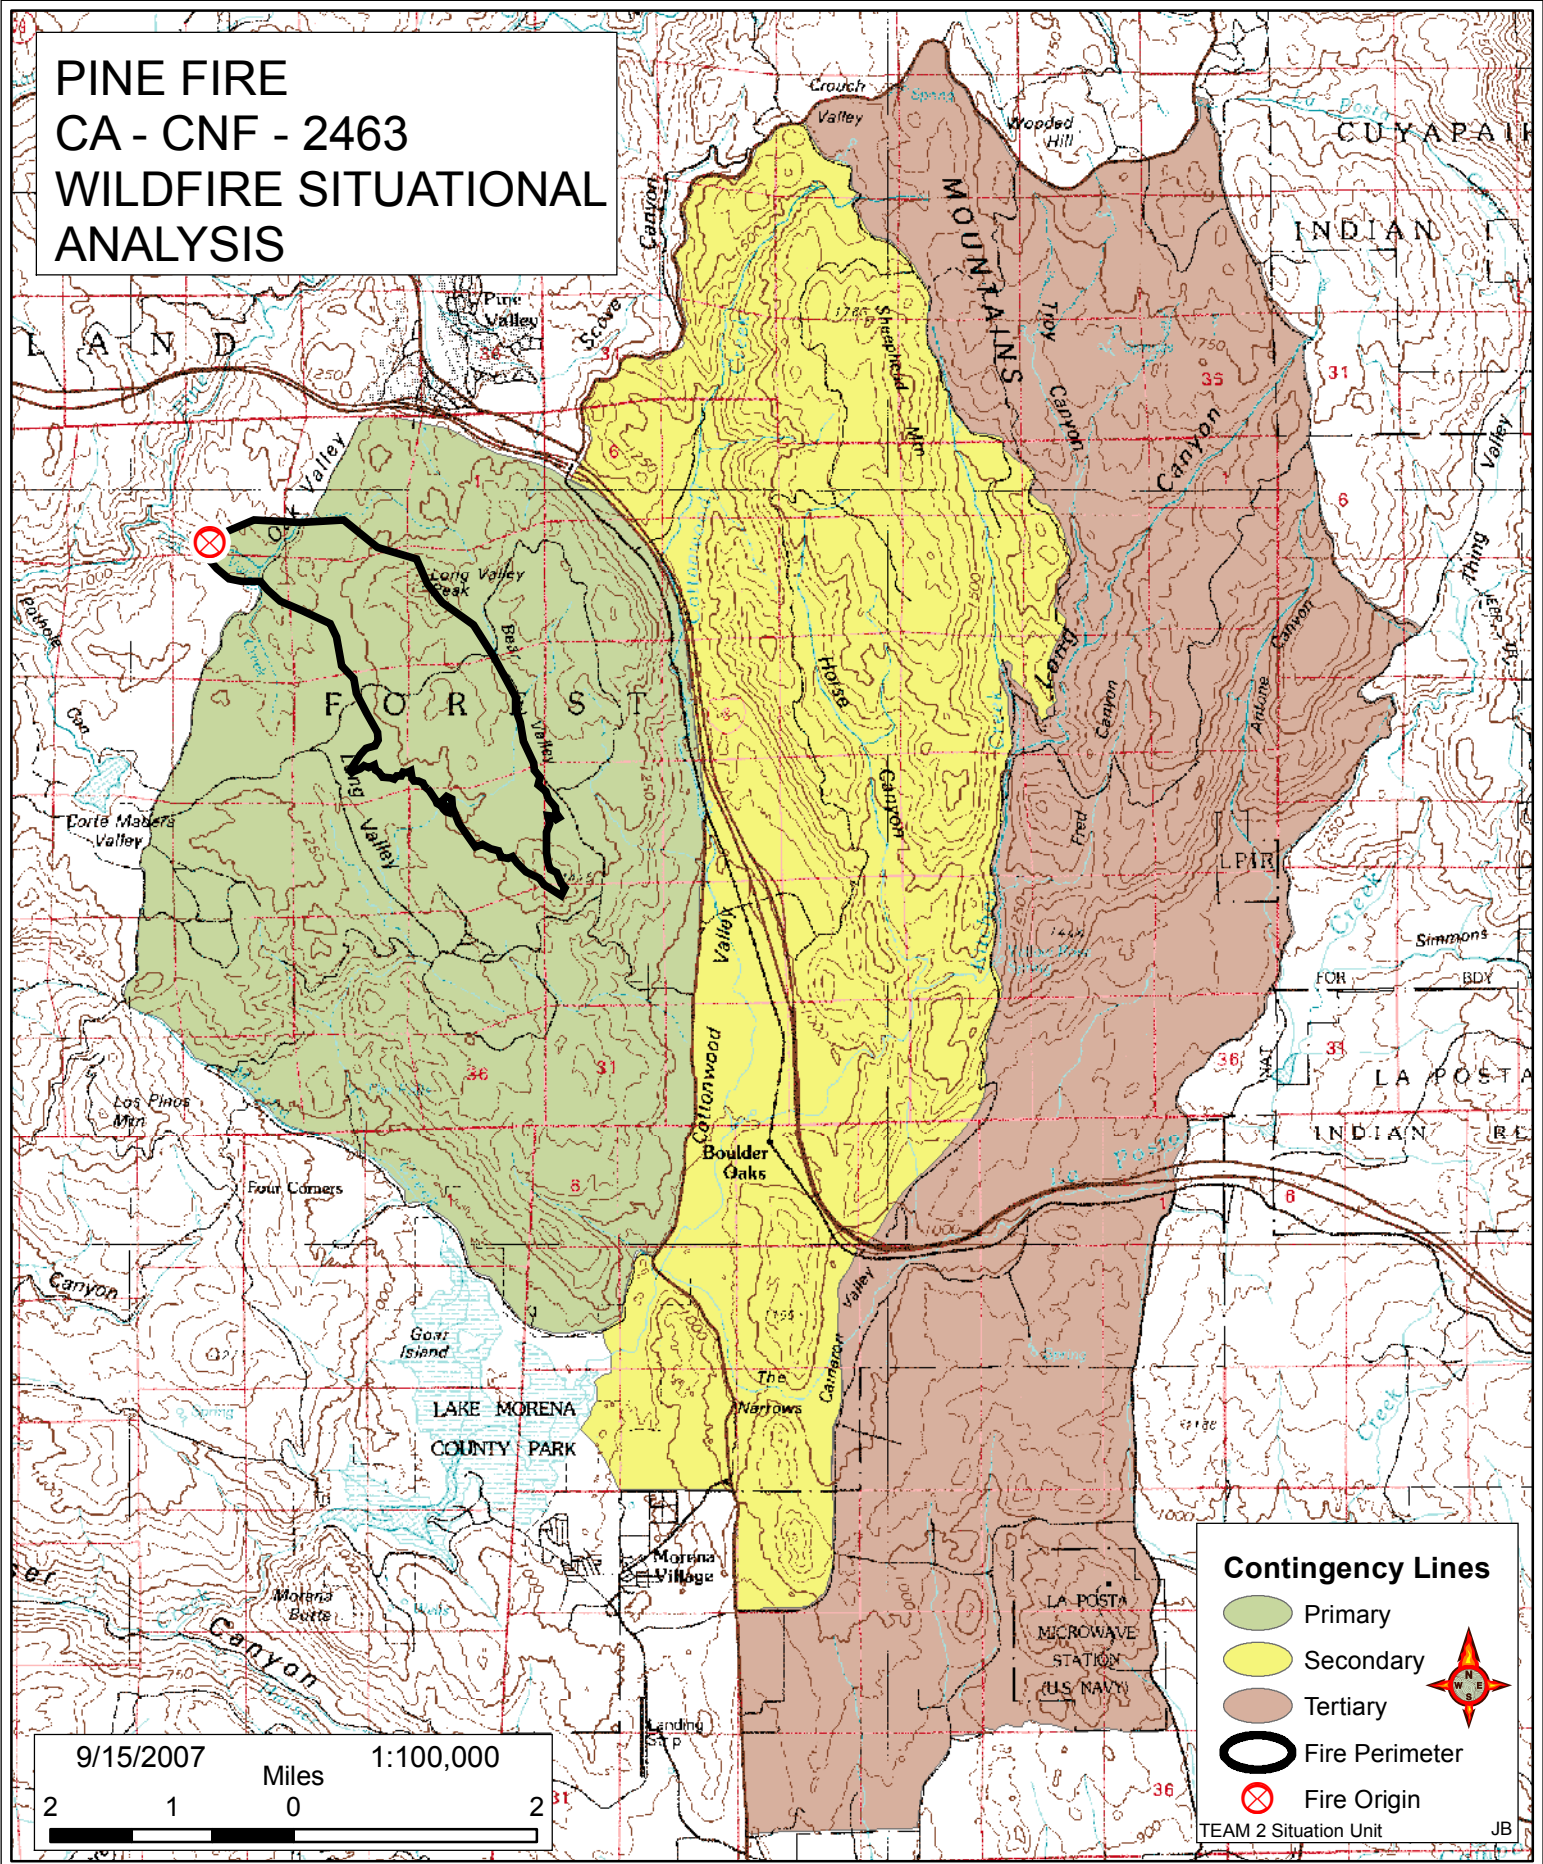

# PINE FIRE CA - CNF - 2463 WILDFIRE SITUATIONAL ANALYSIS

**Contingency Lines**

- Primary
- Secondary
- Tertiary
- Fire Perimeter
- X Fire Origin

TEAM 2 Situation Unit JB

9/15/2007  
Miles 1:100,000  
2 1 0 2