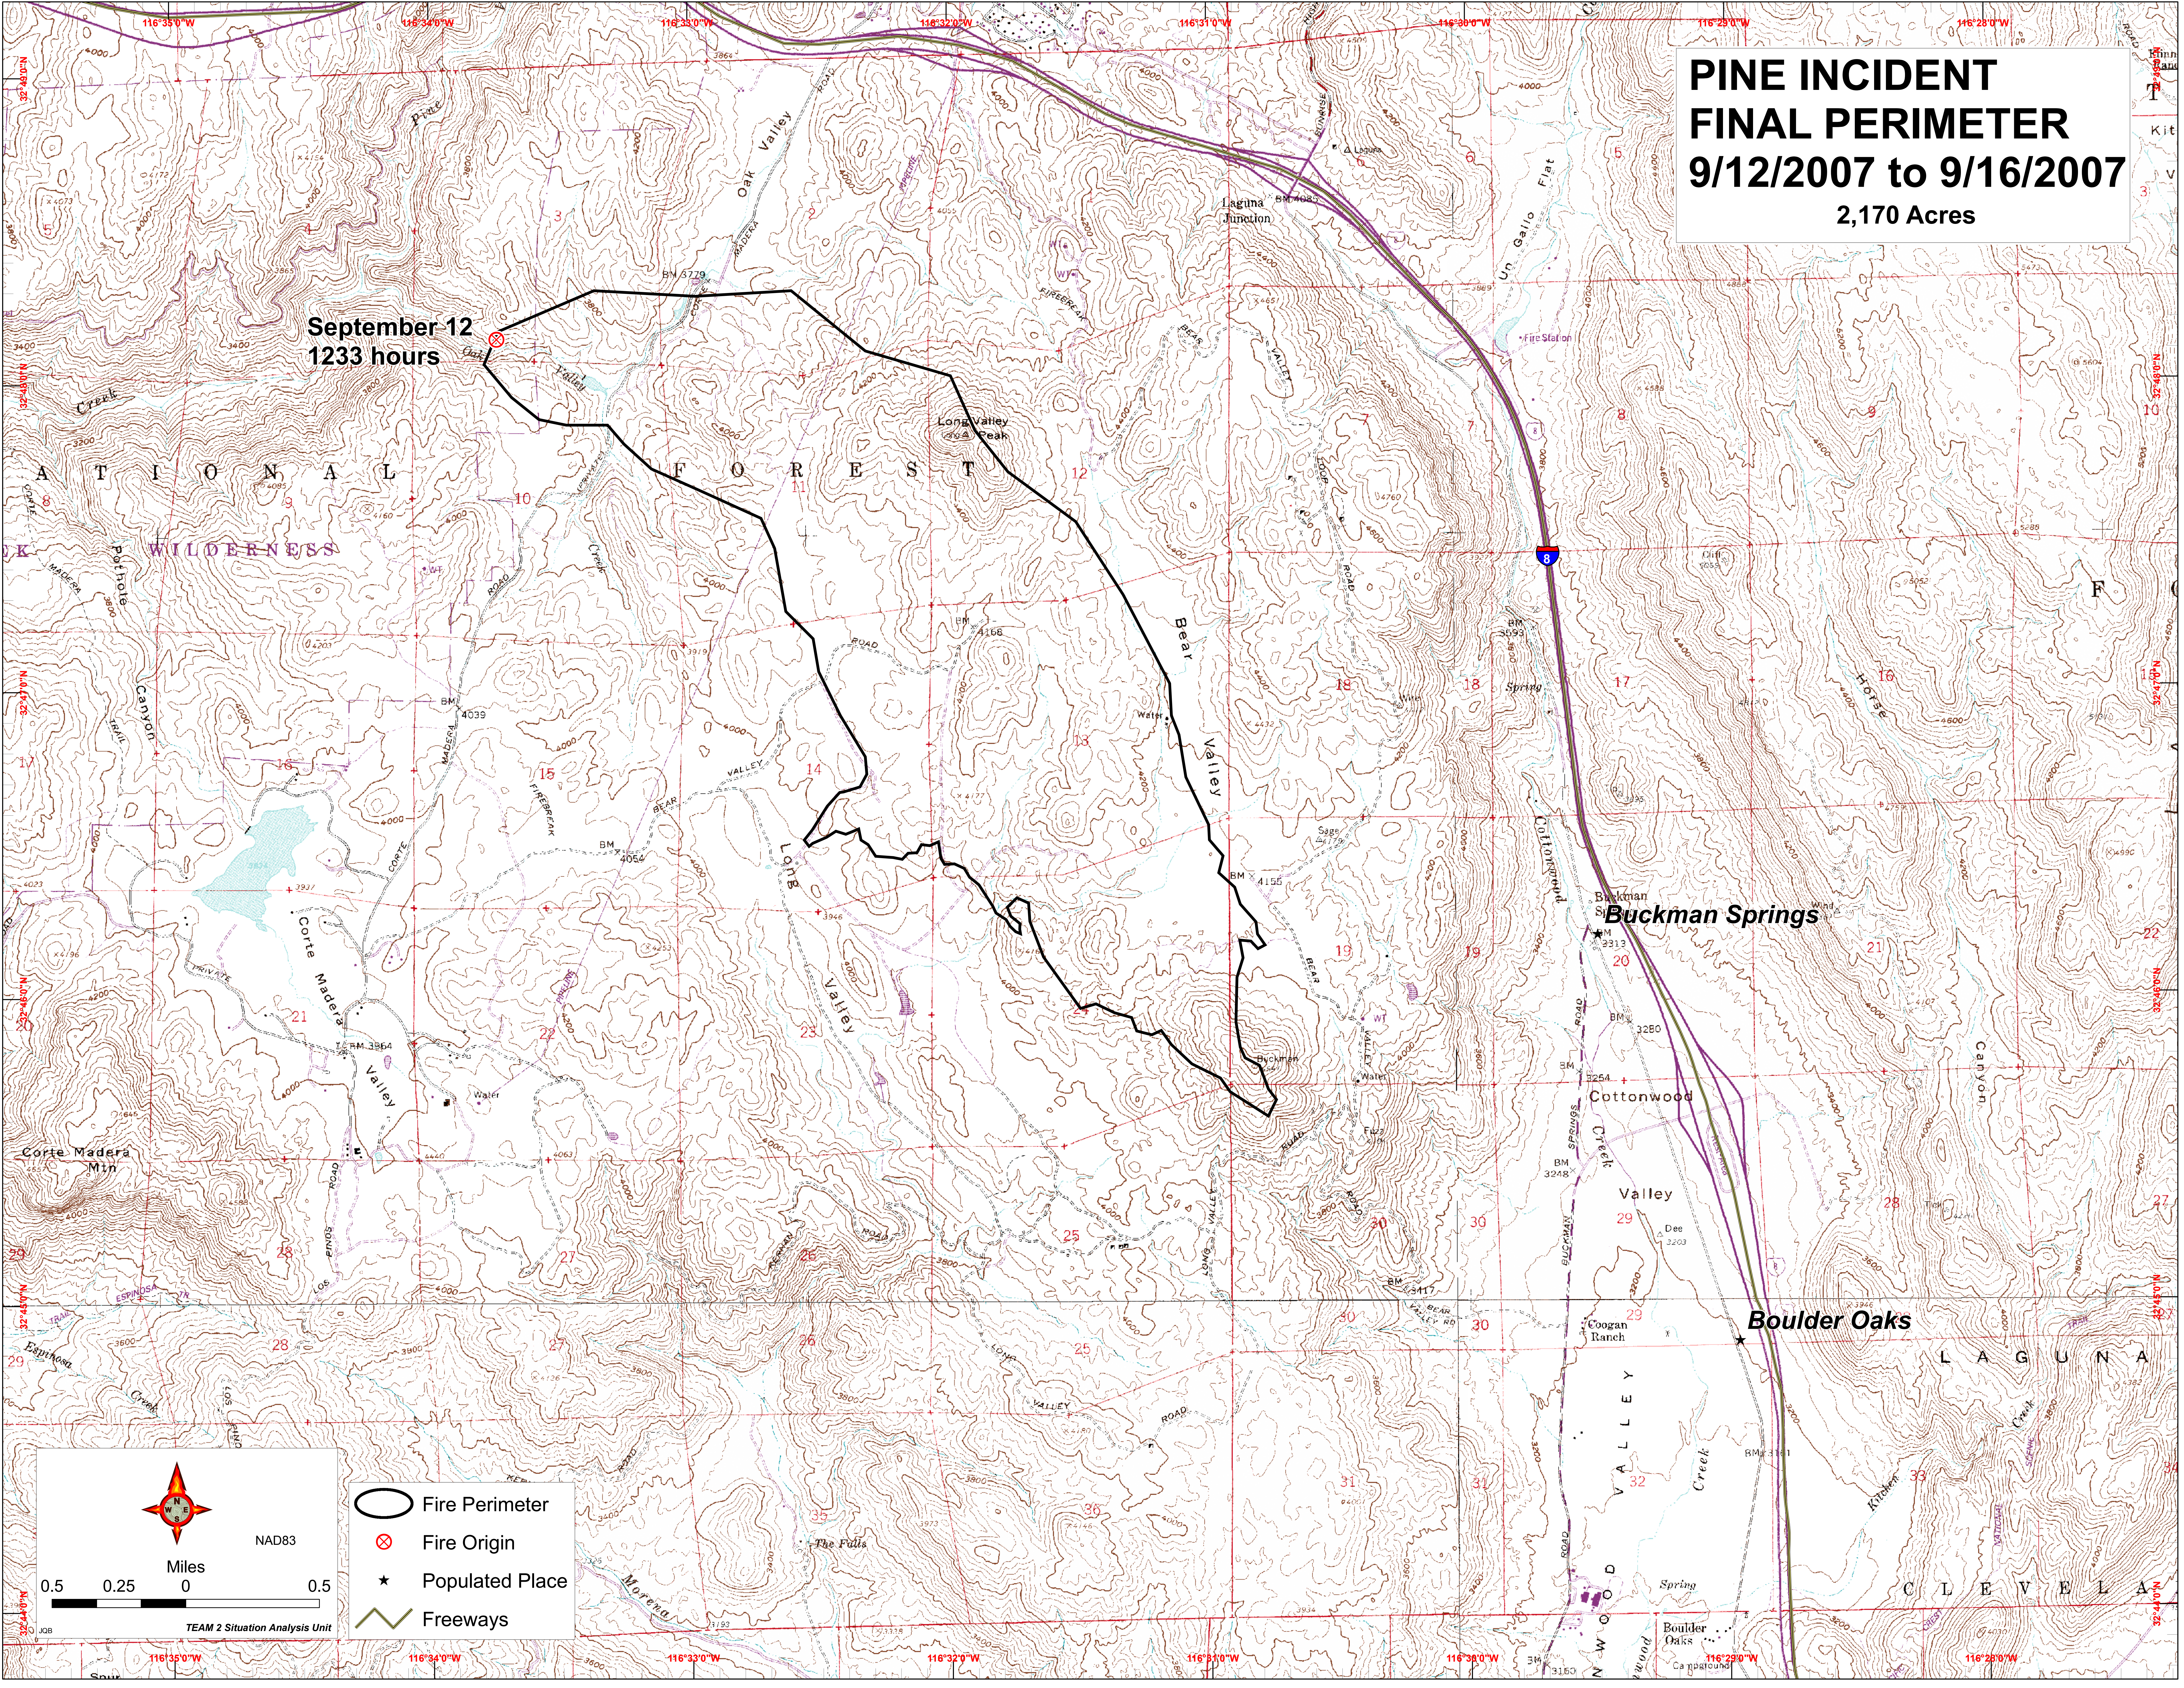

# PINE INCIDENT FINAL PERIMETER 9/12/2007 to 9/16/2007 2,170 Acres

September 12  
1233 hours

- Fire Perimeter
- Fire Origin
- Populated Place
- Freeways