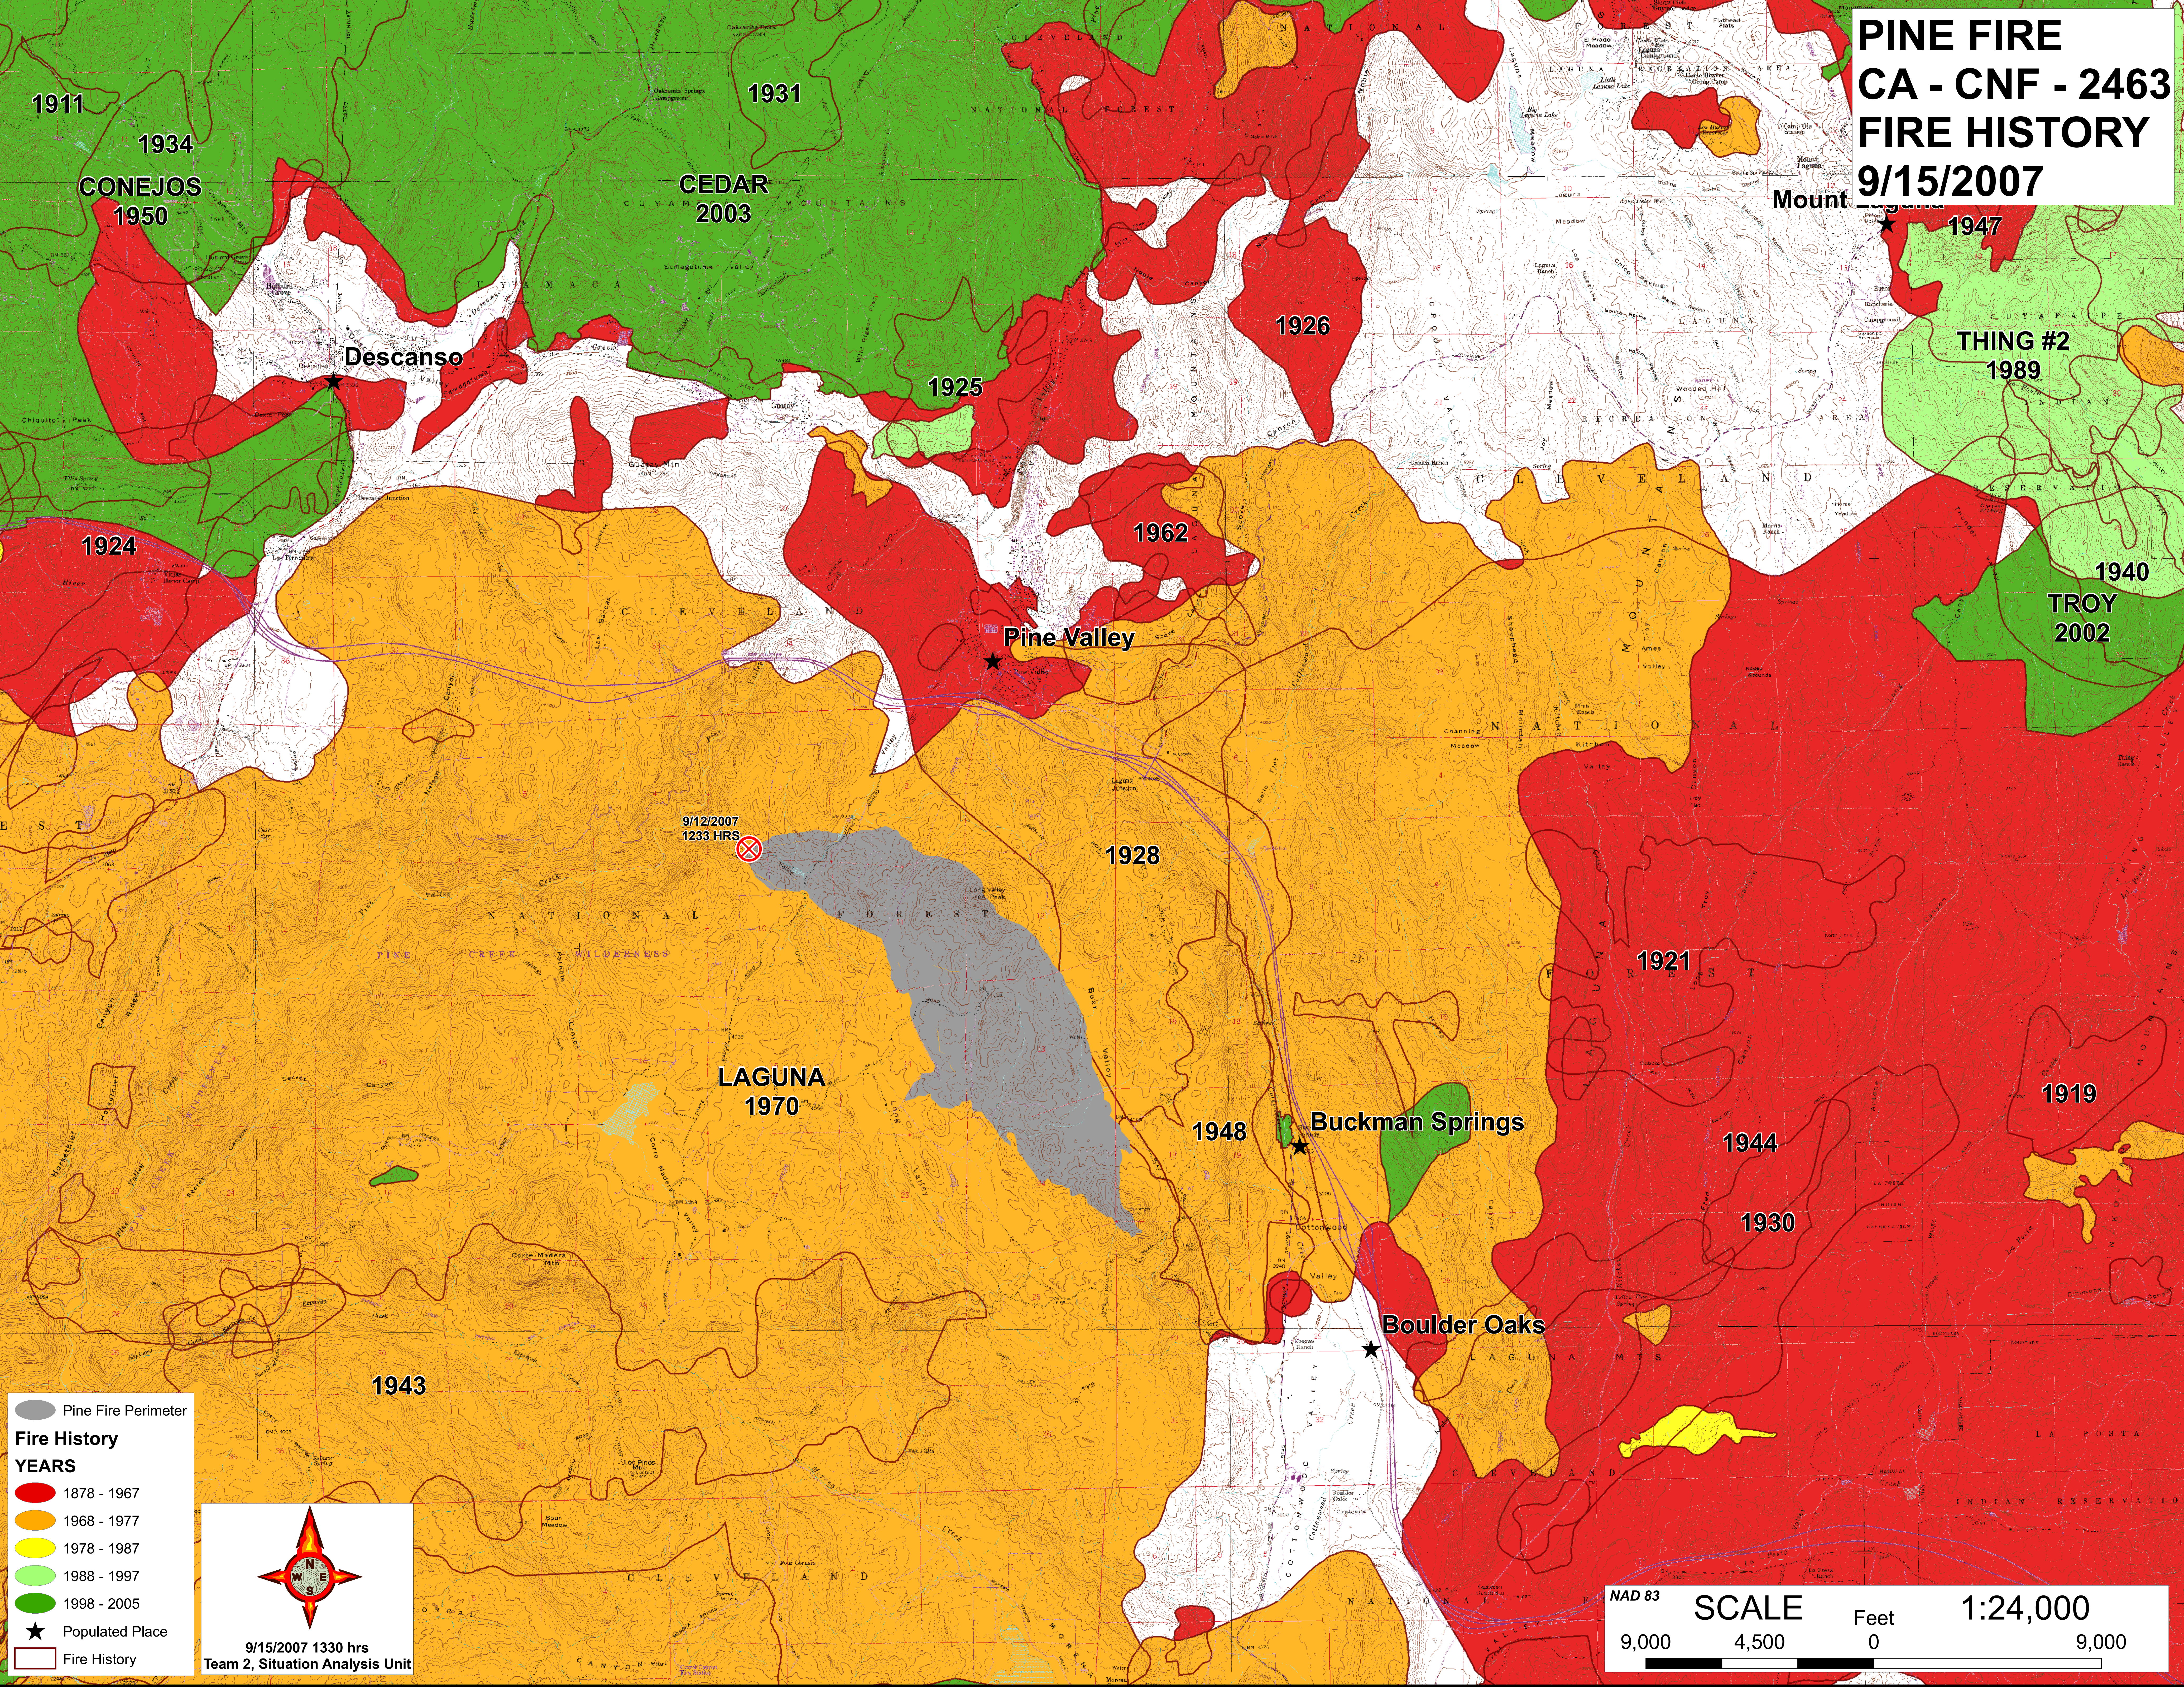

# PINE FIRE CA - CNF - 2463 FIRE HISTORY 9/15/2007

1911  
1934  
CONEJOS  
1950

1931  
CEDAR  
2003

1947

THING #2  
1989

Descanso

1925

1926

1924

1962

1940  
TROY  
2002

Pine Valley

9/12/2007  
1233 HRS

1928

LAGUNA  
1970

1921

1919

1948

Buckman Springs

1944

1930

1943

Boulder Oaks

 Pine Fire Perimeter  
**Fire History**  
**YEARS**  
 1878 - 1967  
 1968 - 1977  
 1978 - 1987  
 1988 - 1997  
 1998 - 2005  
 Populated Place  
 Fire History