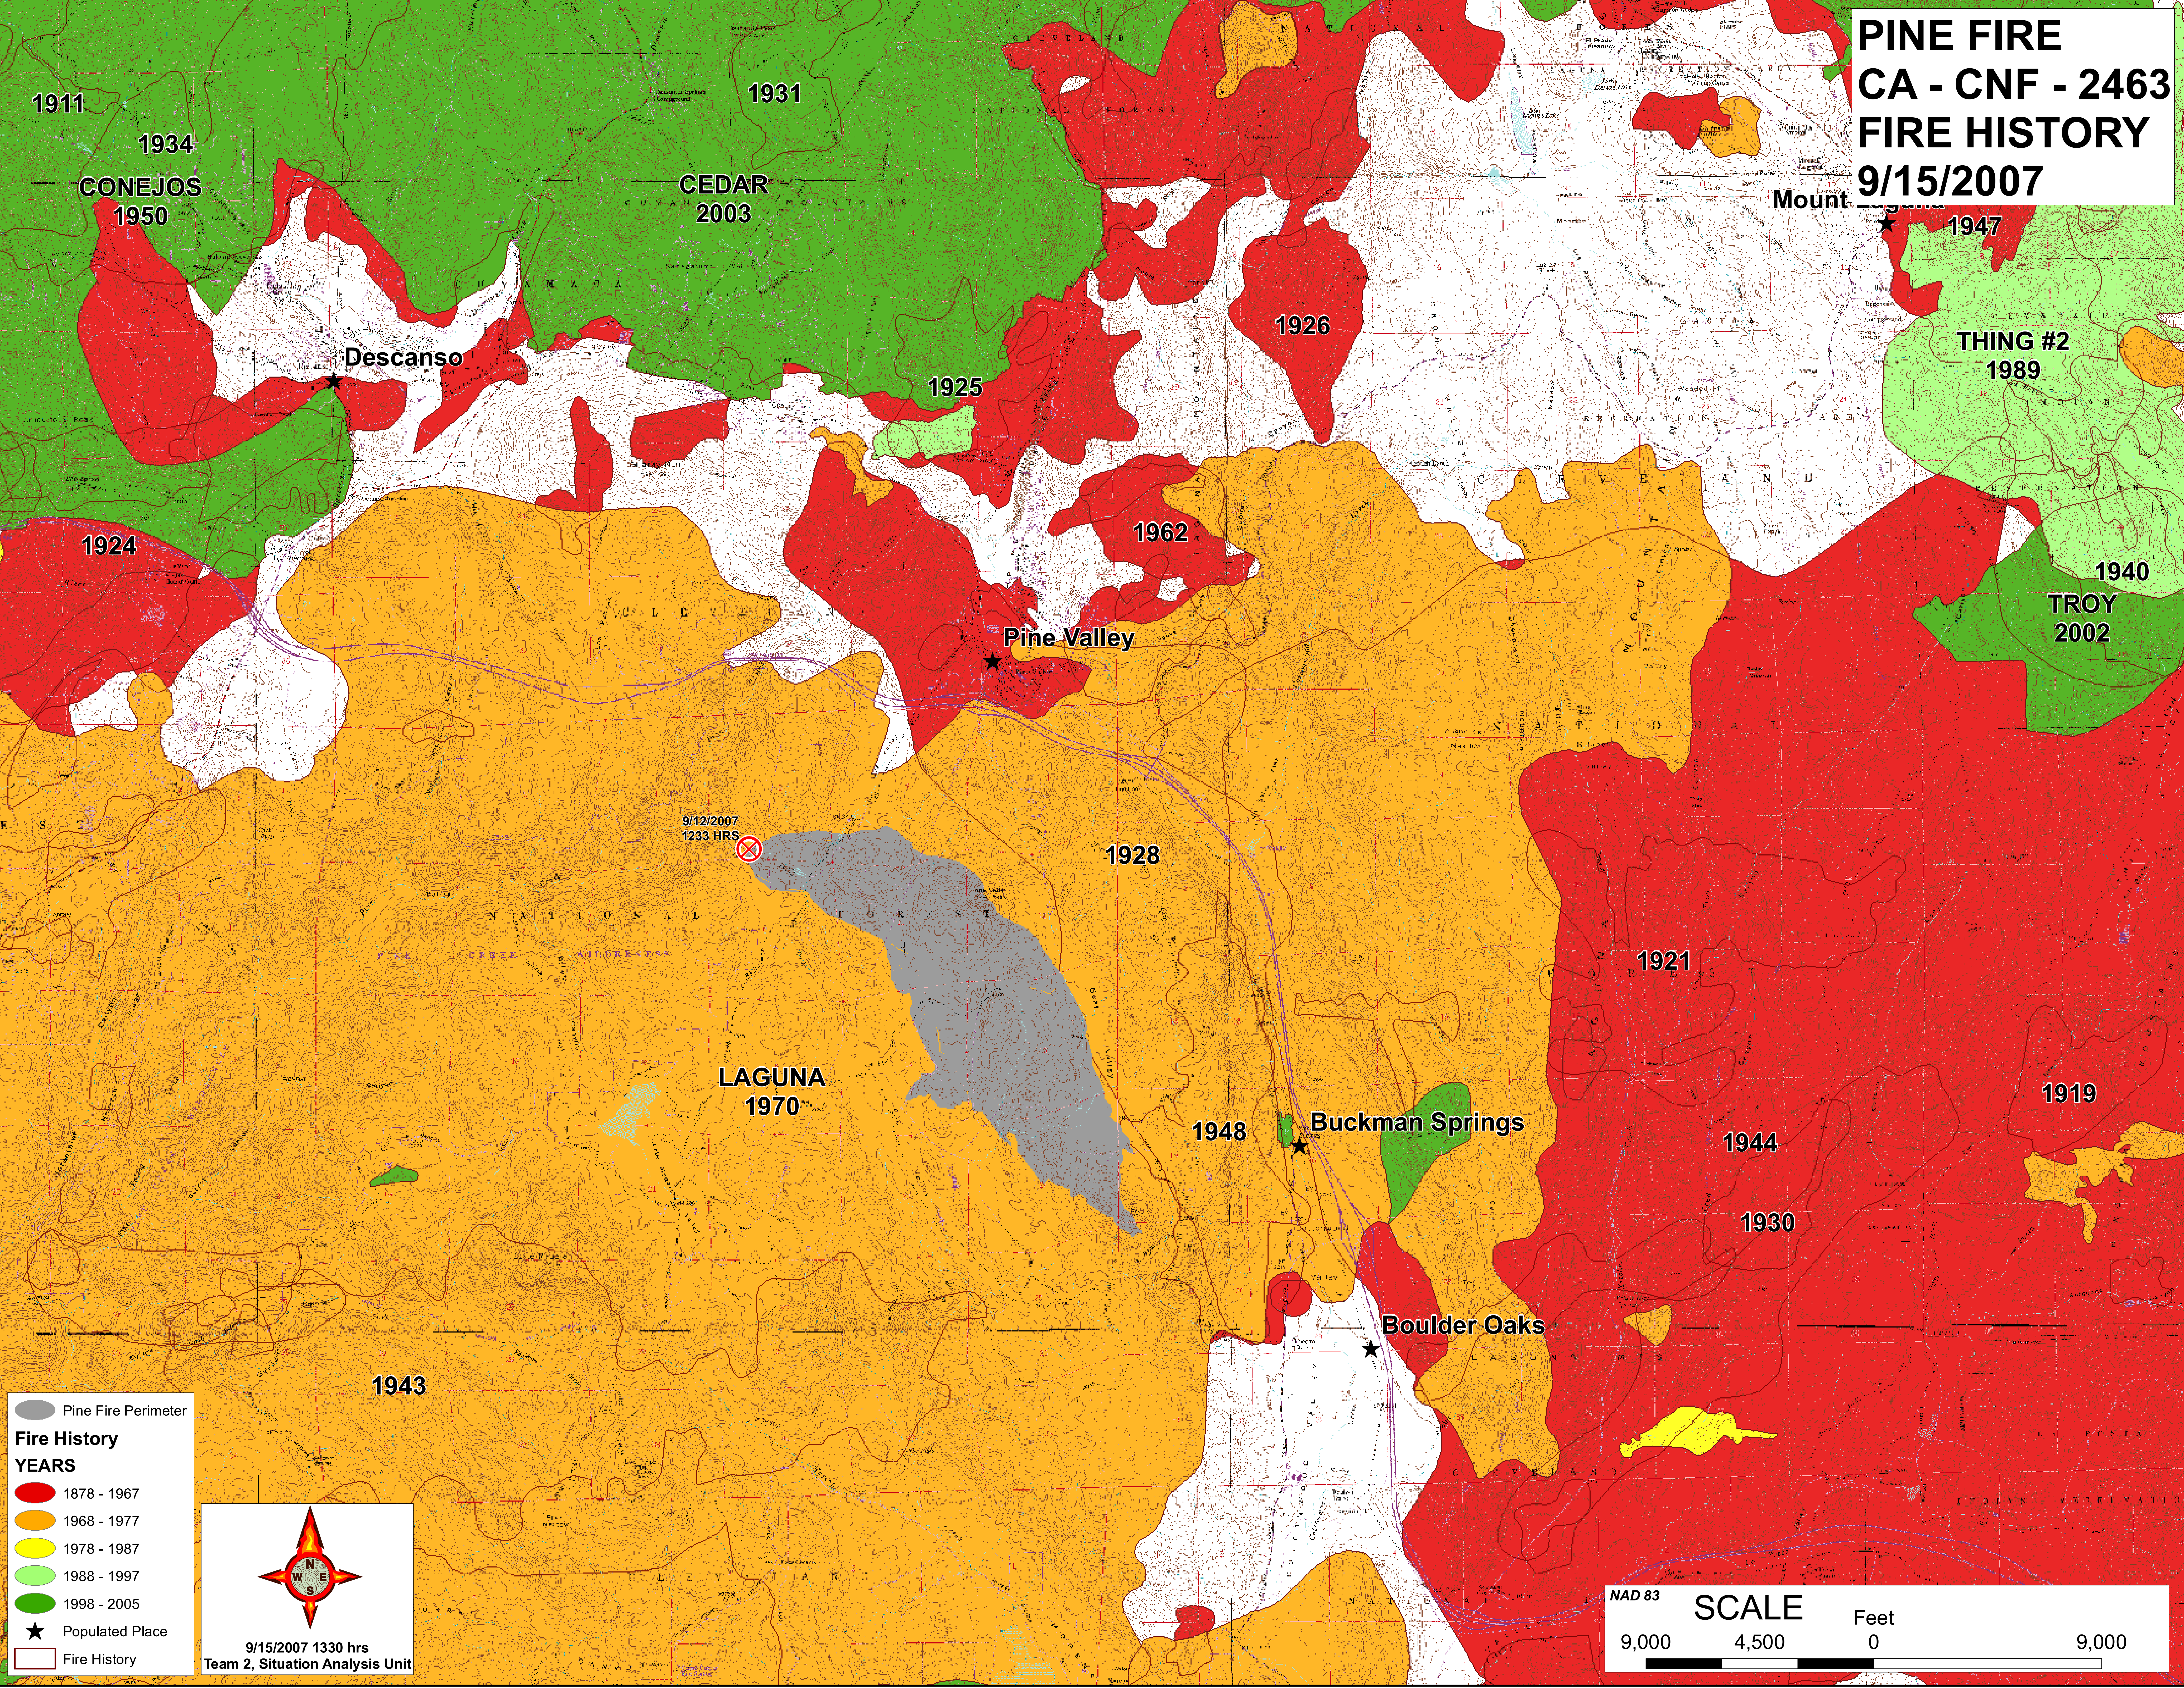

**PINE FIRE  
CA - CNF - 2463  
FIRE HISTORY  
9/15/2007**

Pine Fire Perimeter  
**Fire History**  
**YEARS**  
 1878 - 1967  
 1968 - 1977  
 1978 - 1987  
 1988 - 1997  
 1998 - 2005  
 Populated Place  
 Fire History

9/15/2007 1330 hrs  
 Team 2, Situation Analysis Unit

NAD 83 **SCALE** Feet  
 9,000 4,500 0 9,000