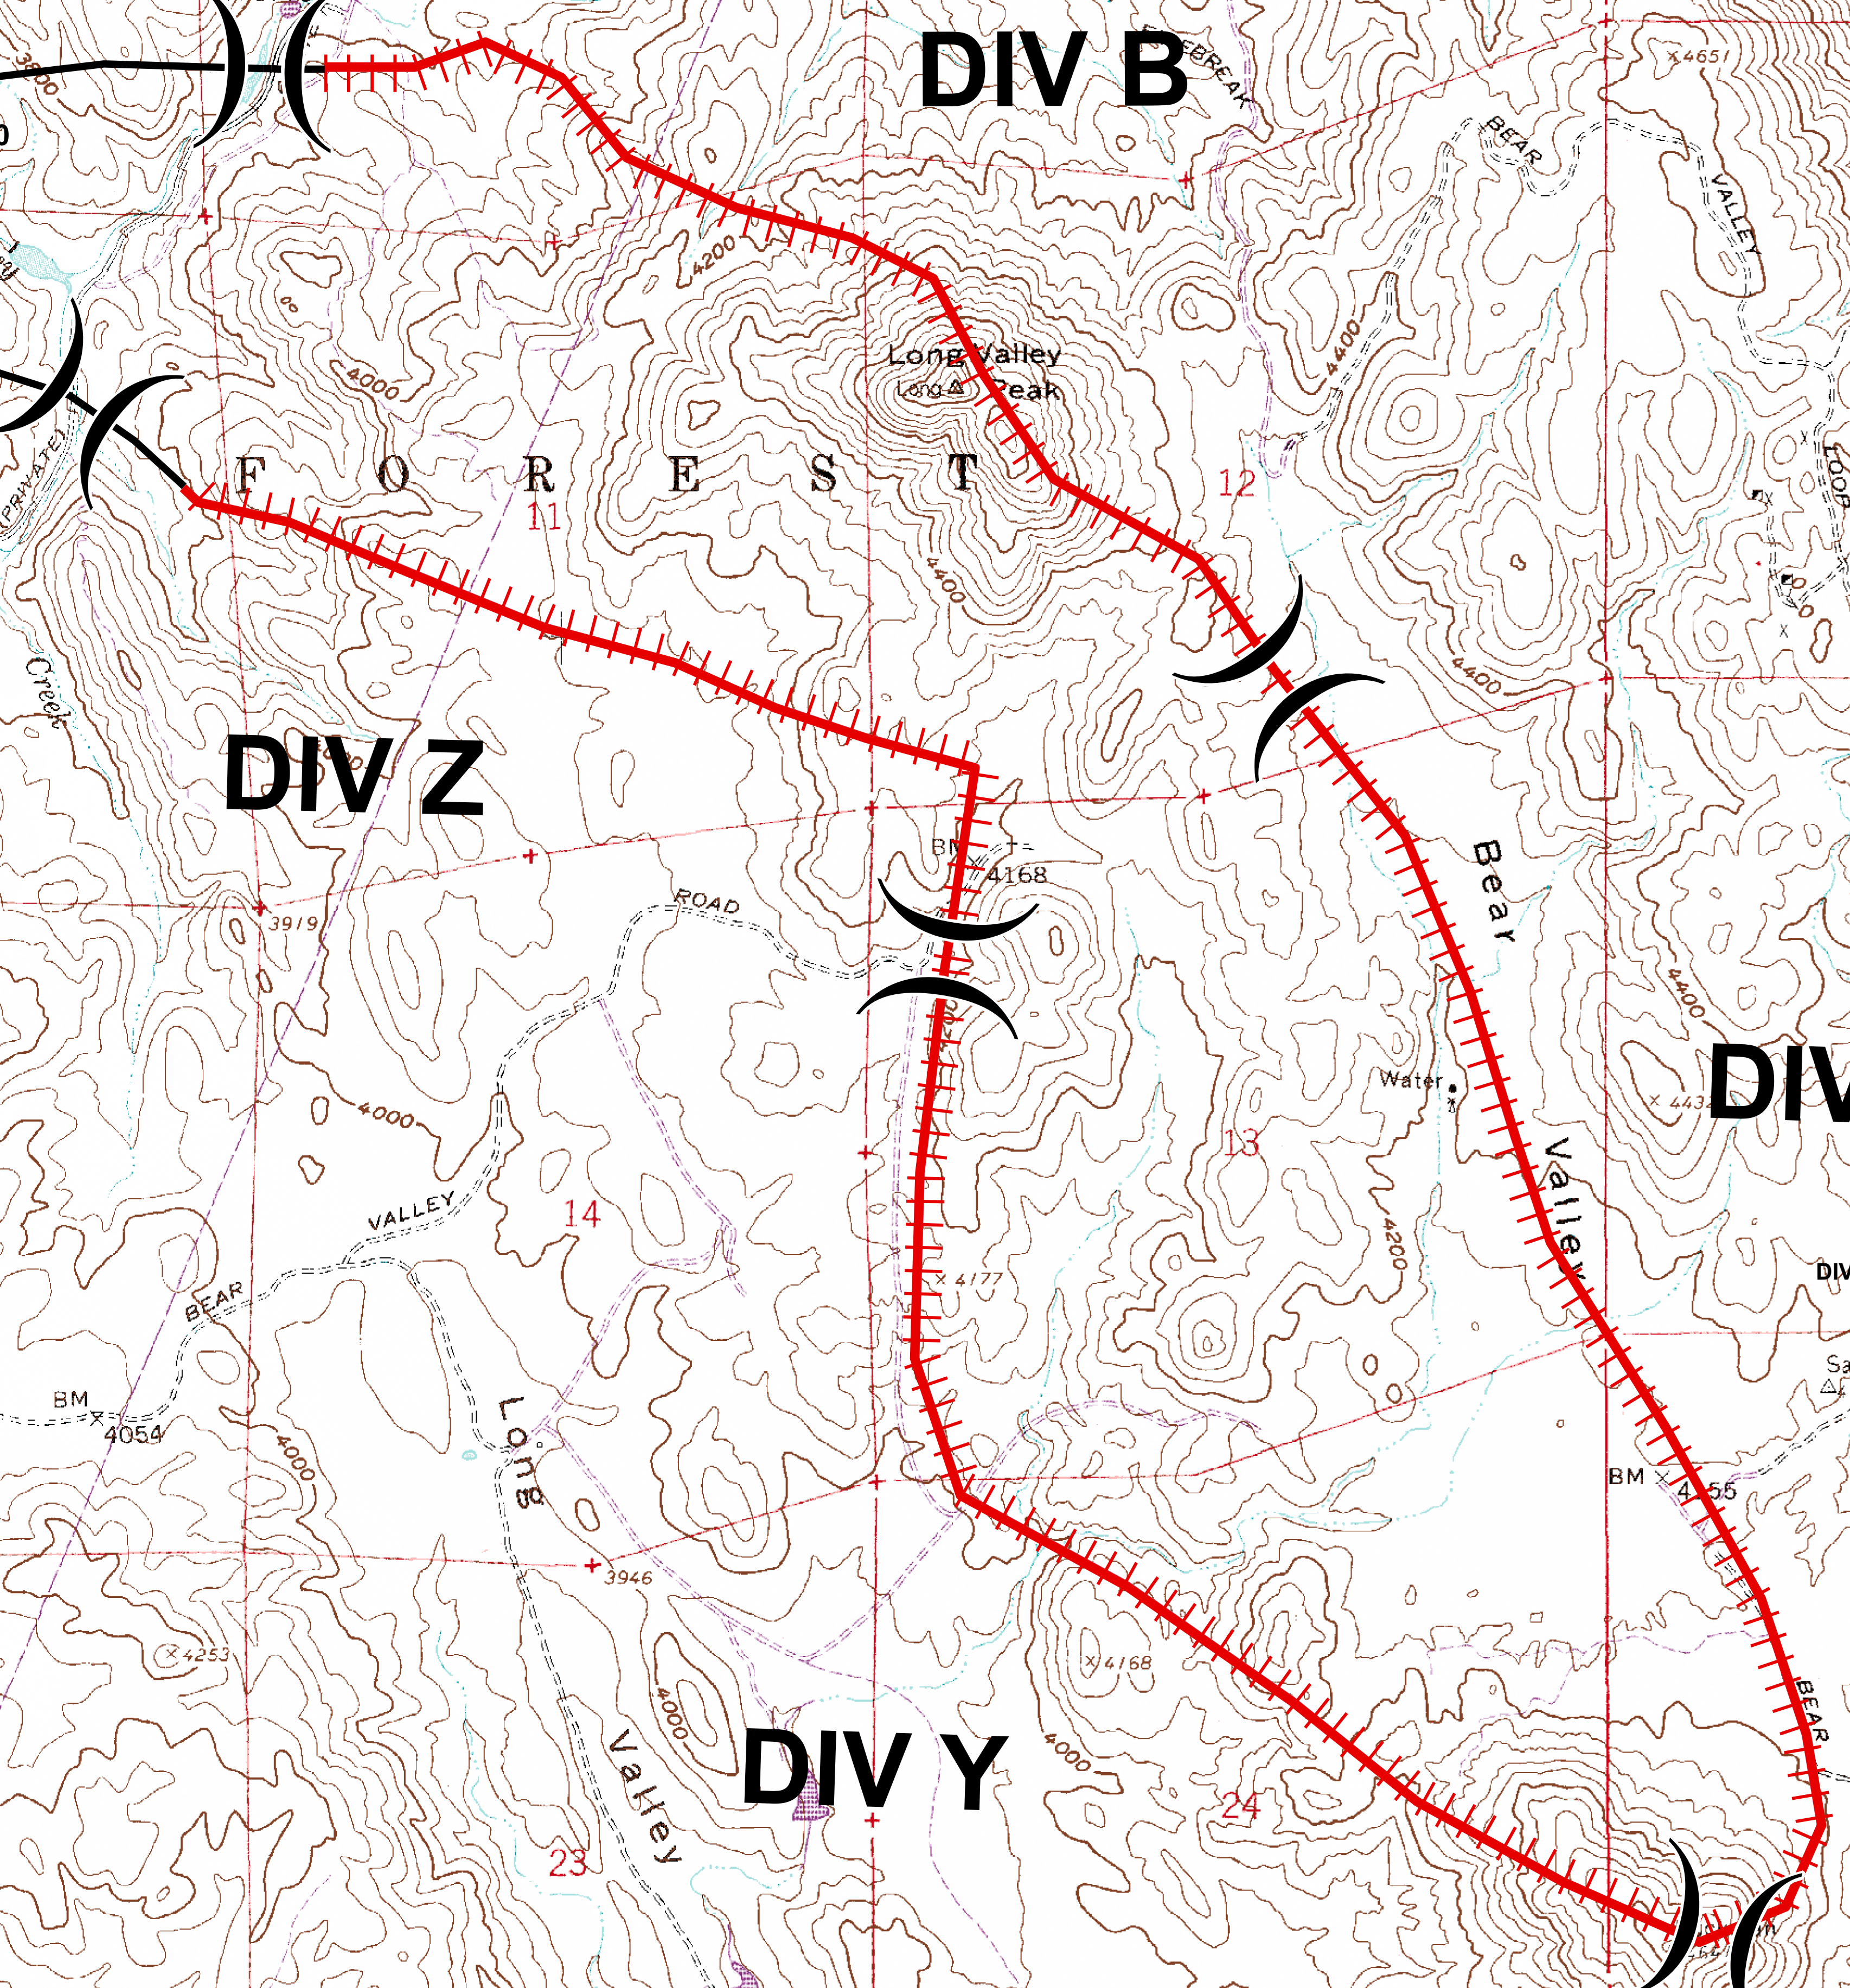

DIV A

DIV B

DIV Z

DIV C

DIV Y

**PINE INCIDENT
BRIEFING MAP
9/13/2007 0600 HRS**

UTM ZONE 11 NAD83 1:10,000

116°35'0"W 116°34'0"W 116°33'0"W 116°32'0"W 116°31'0"W 116°30'0"W 116°29'0"W

32°49'0"N 32°48'0"N 32°47'0"N 32°46'0"N 32°45'0"N

A T T O N A L

W I L D E R N E S S

Channing
Meadow

Cottonwood

Valley

Coogan
Ranch

L A