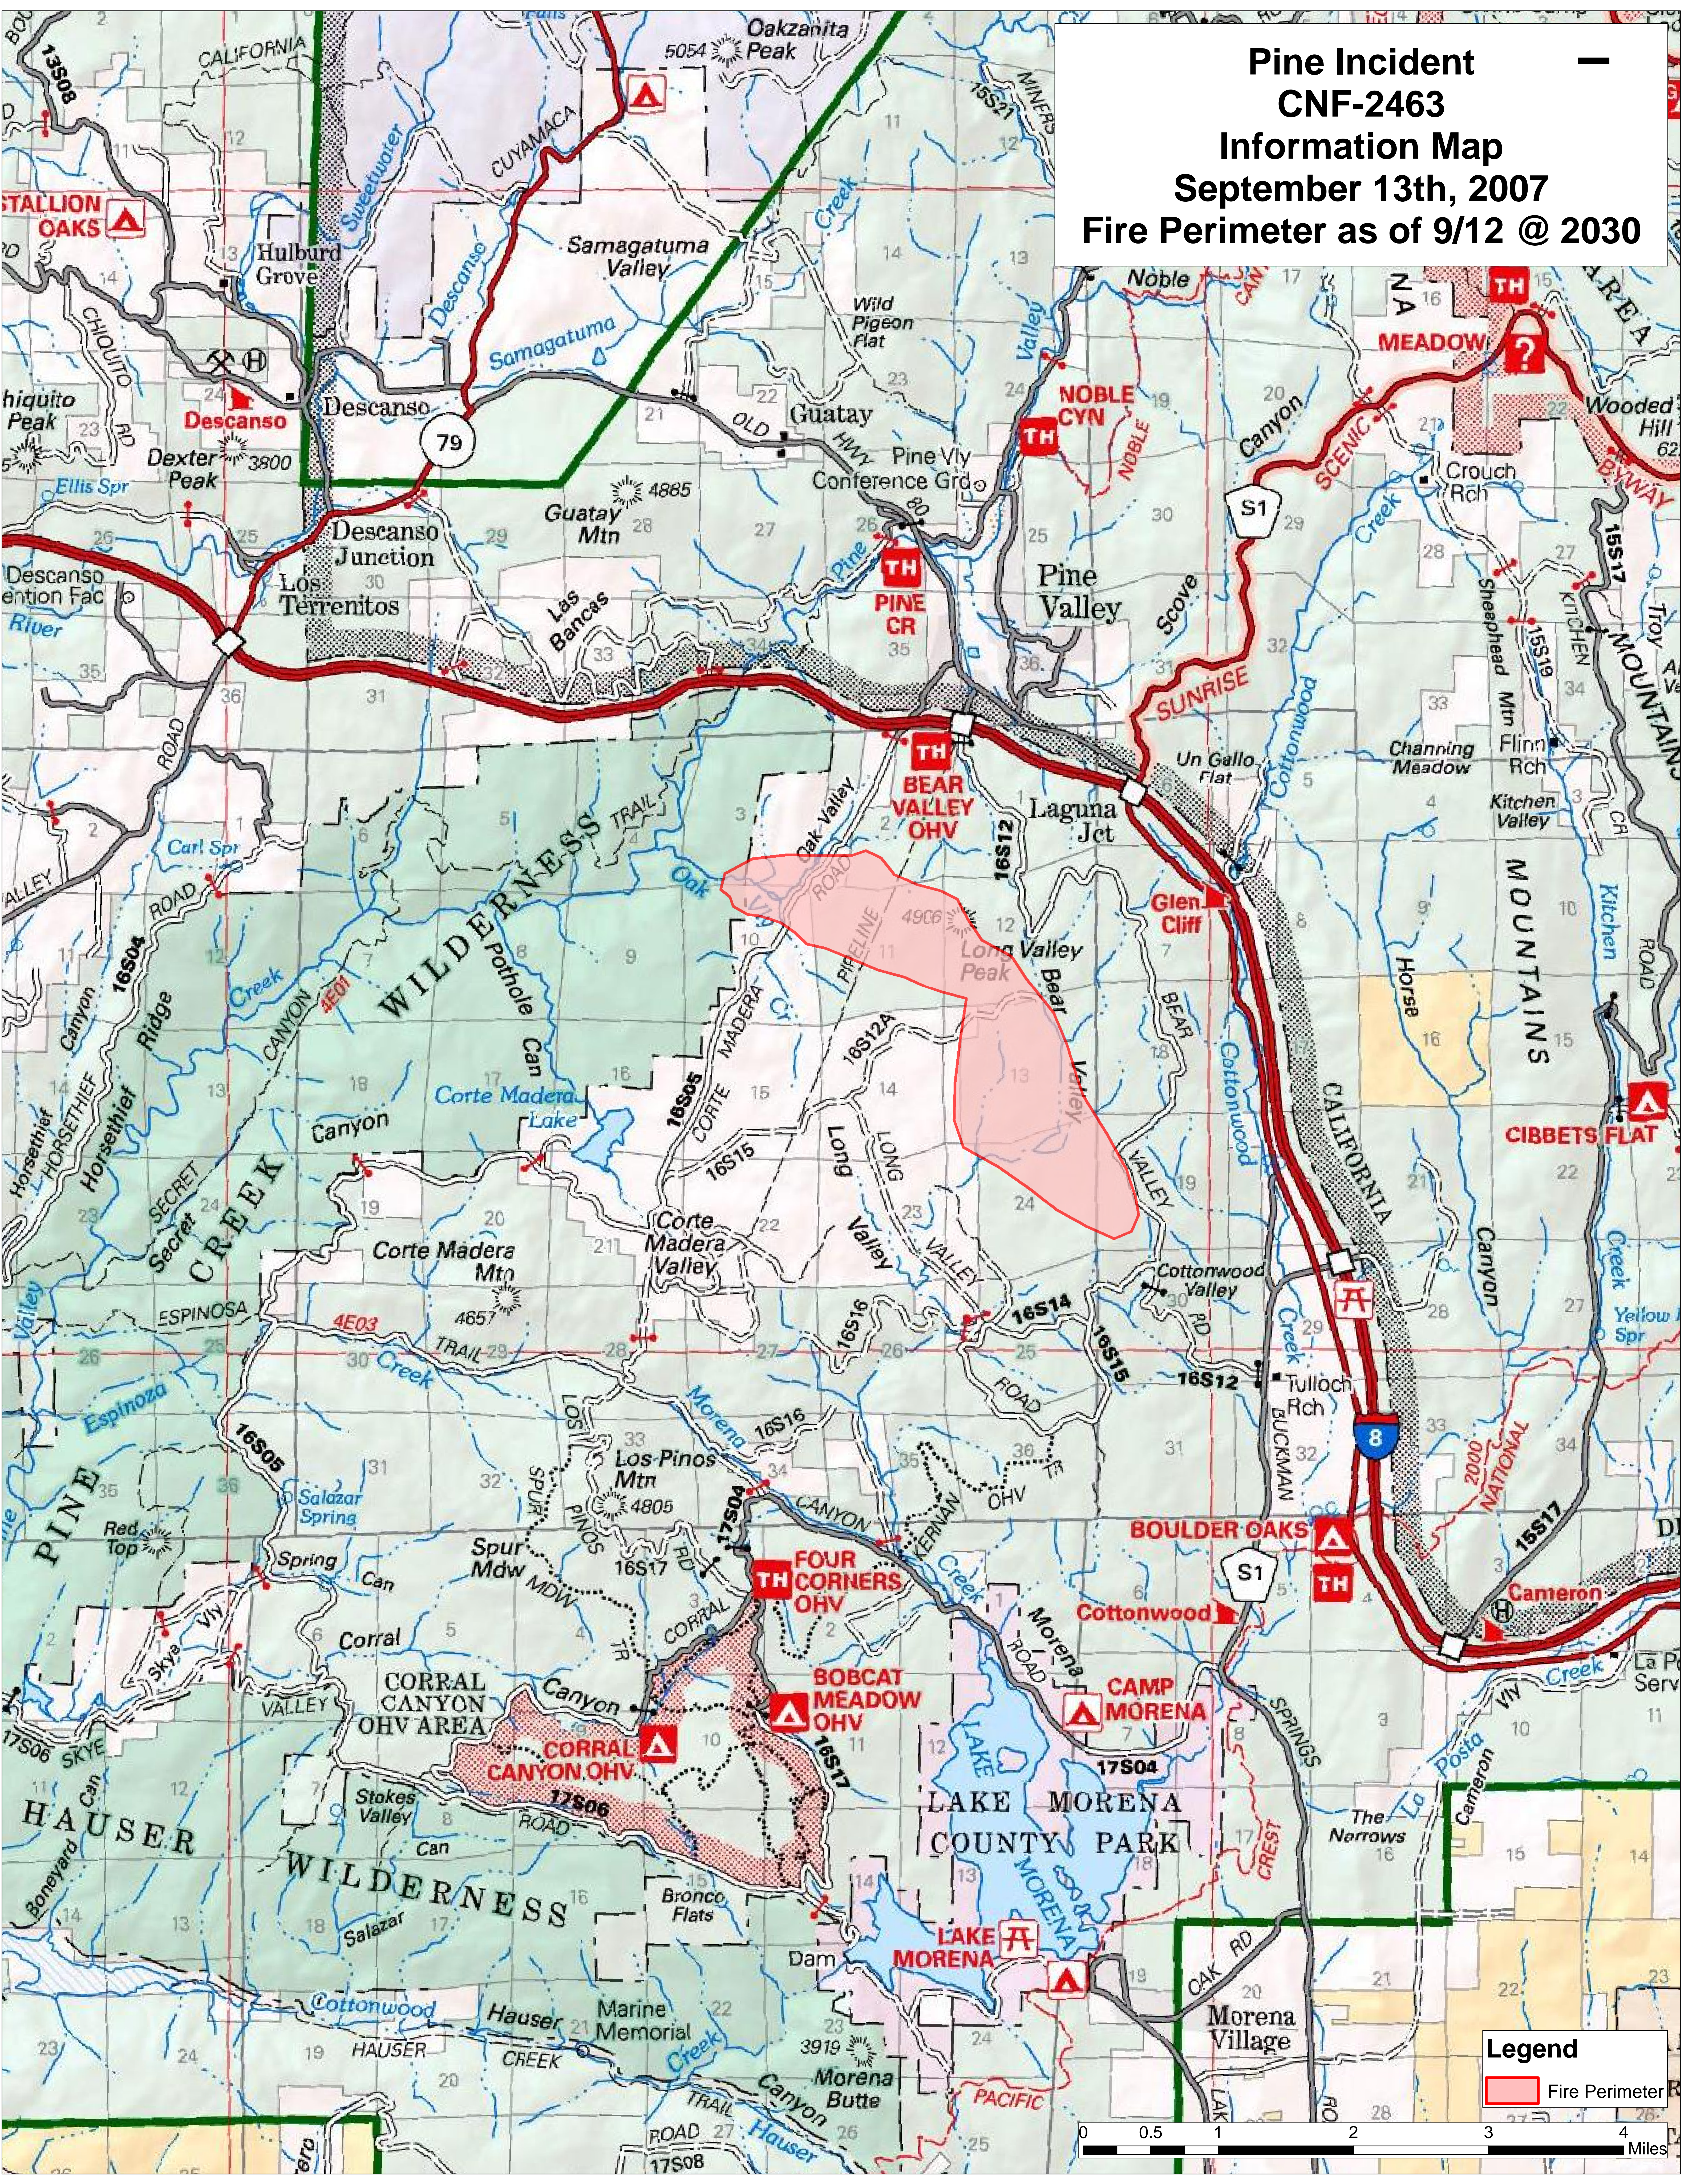

**Pine Incident
CNF-2463
Information Map
September 13th, 2007
Fire Perimeter as of 9/12 @ 2030**

Legend
Fire Perimeter

0 0.5 1 2 3 4 Miles