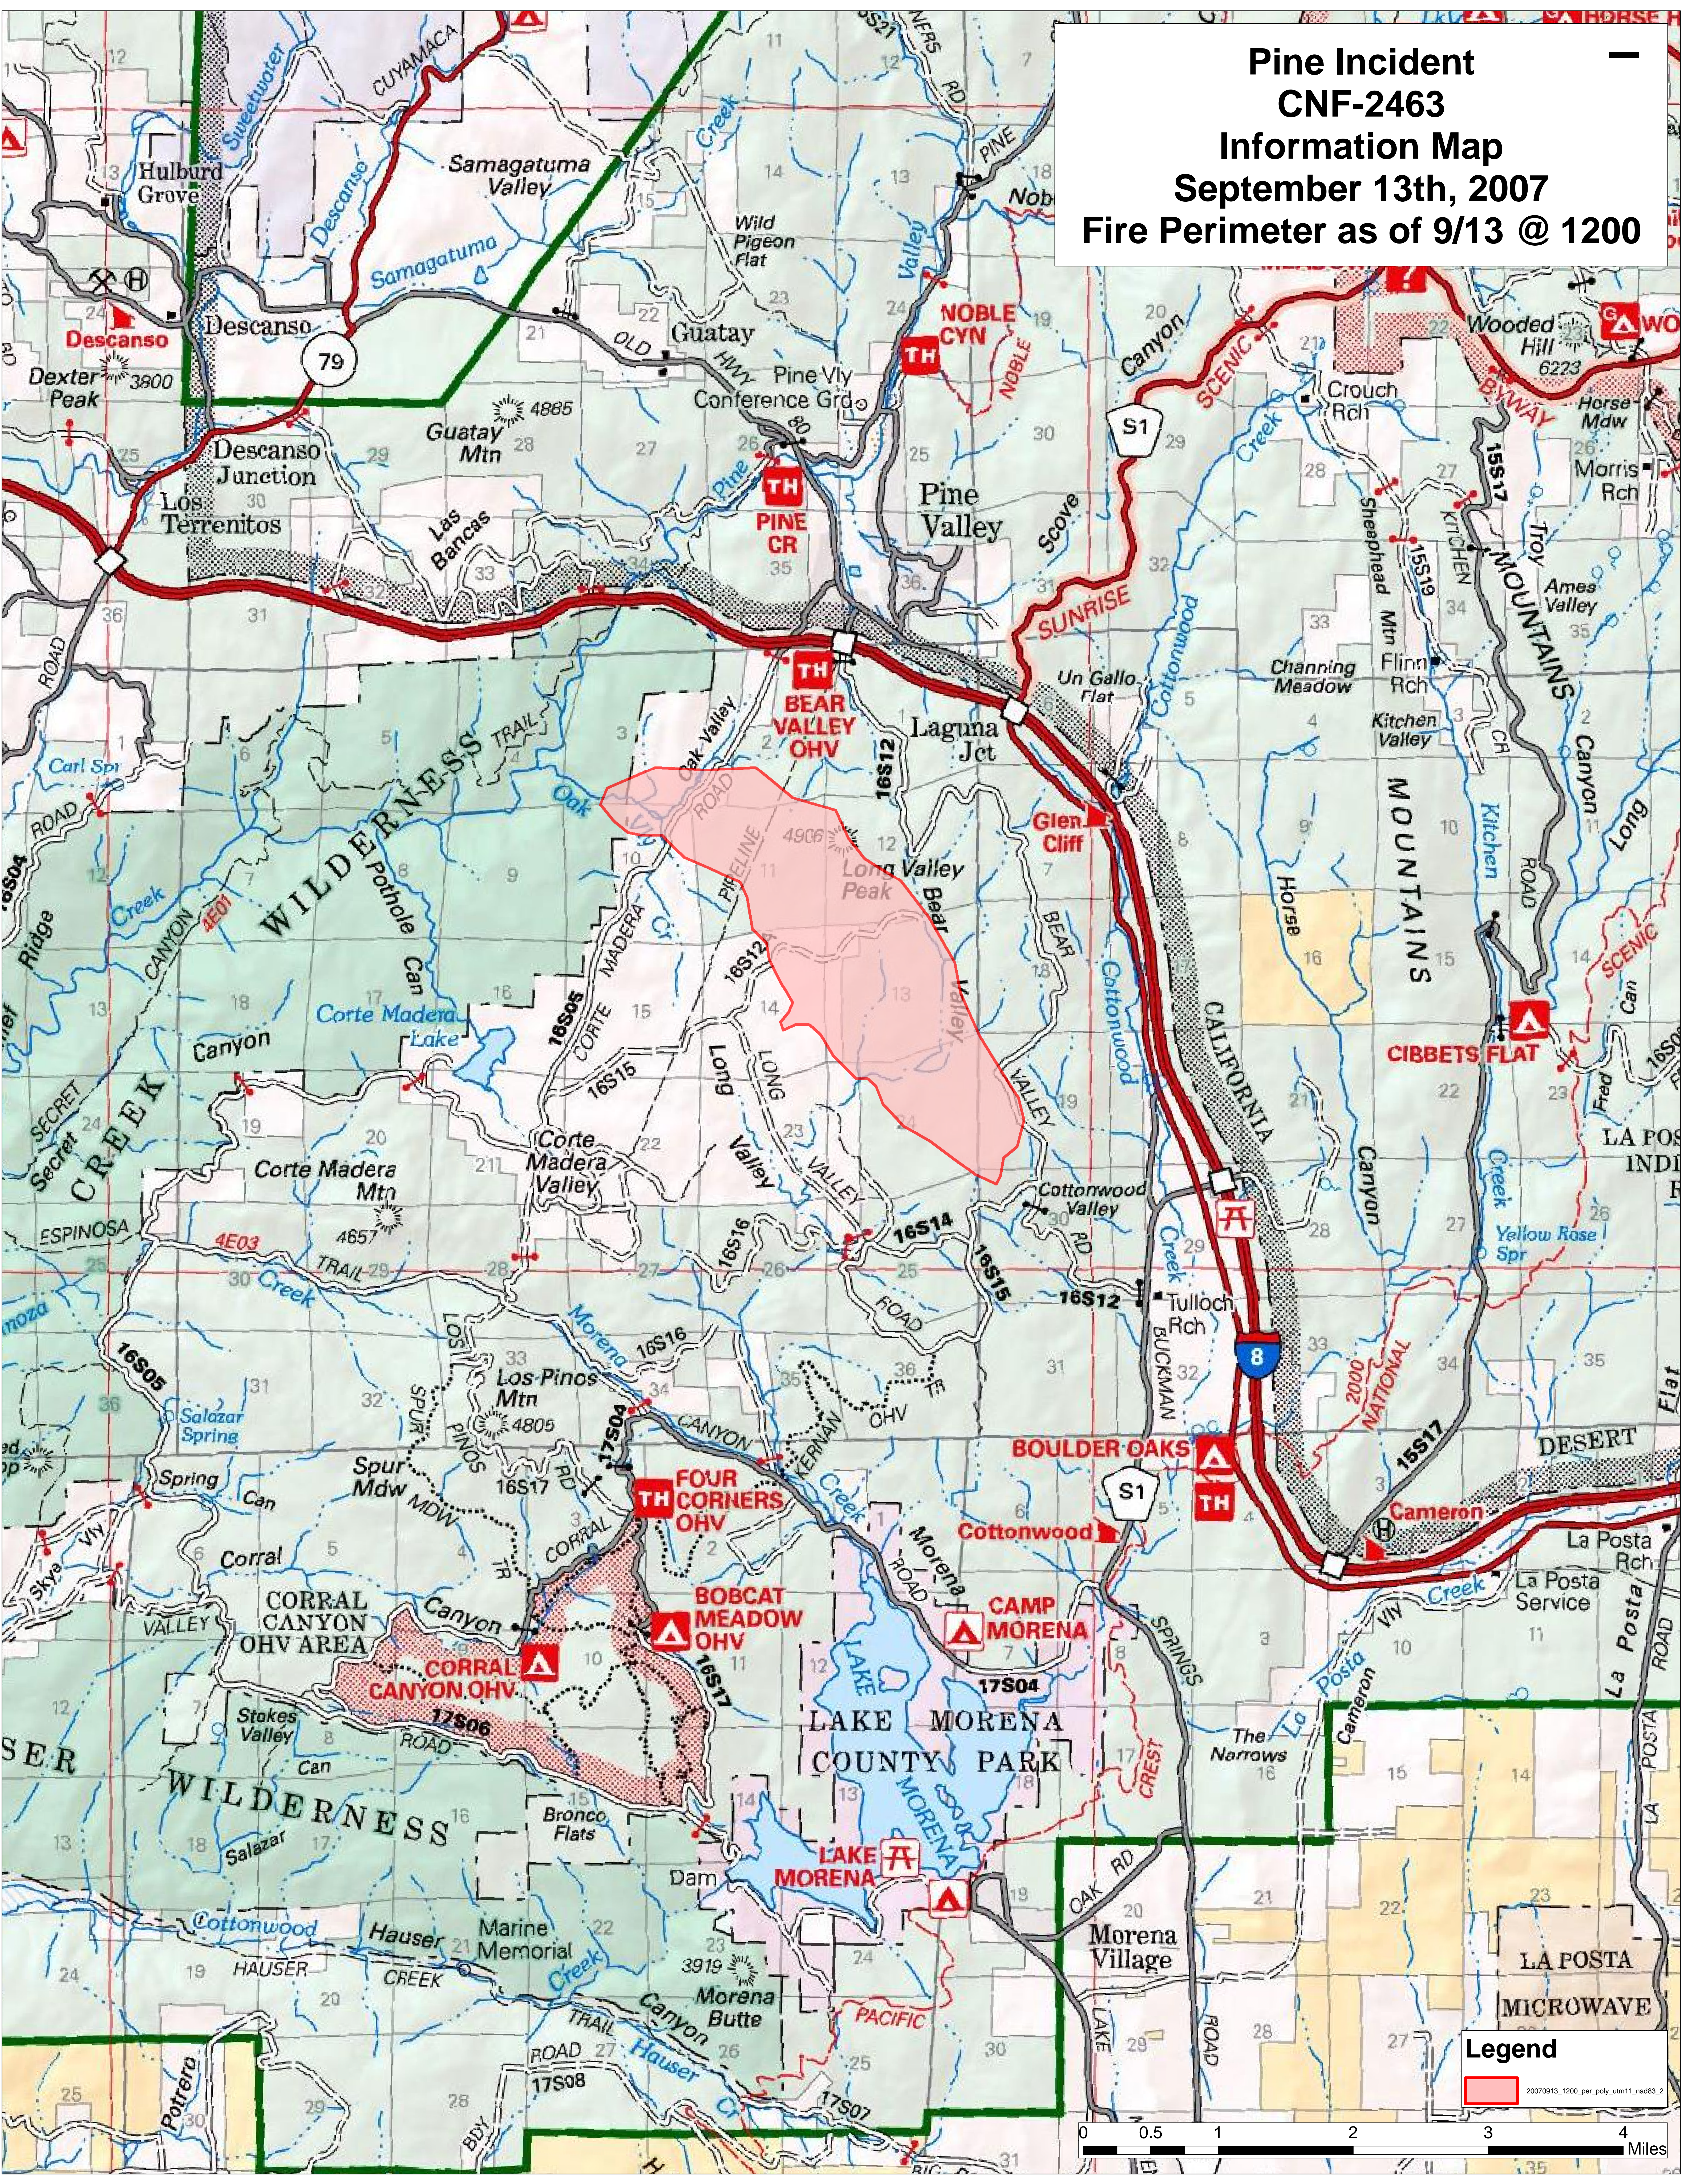

**Pine Incident
CNF-2463
Information Map
September 13th, 2007
Fire Perimeter as of 9/13 @ 1200**

Legend
20070913_1200_per_poly_um11_nad83_2

0 0.5 1 2 3 4 Miles