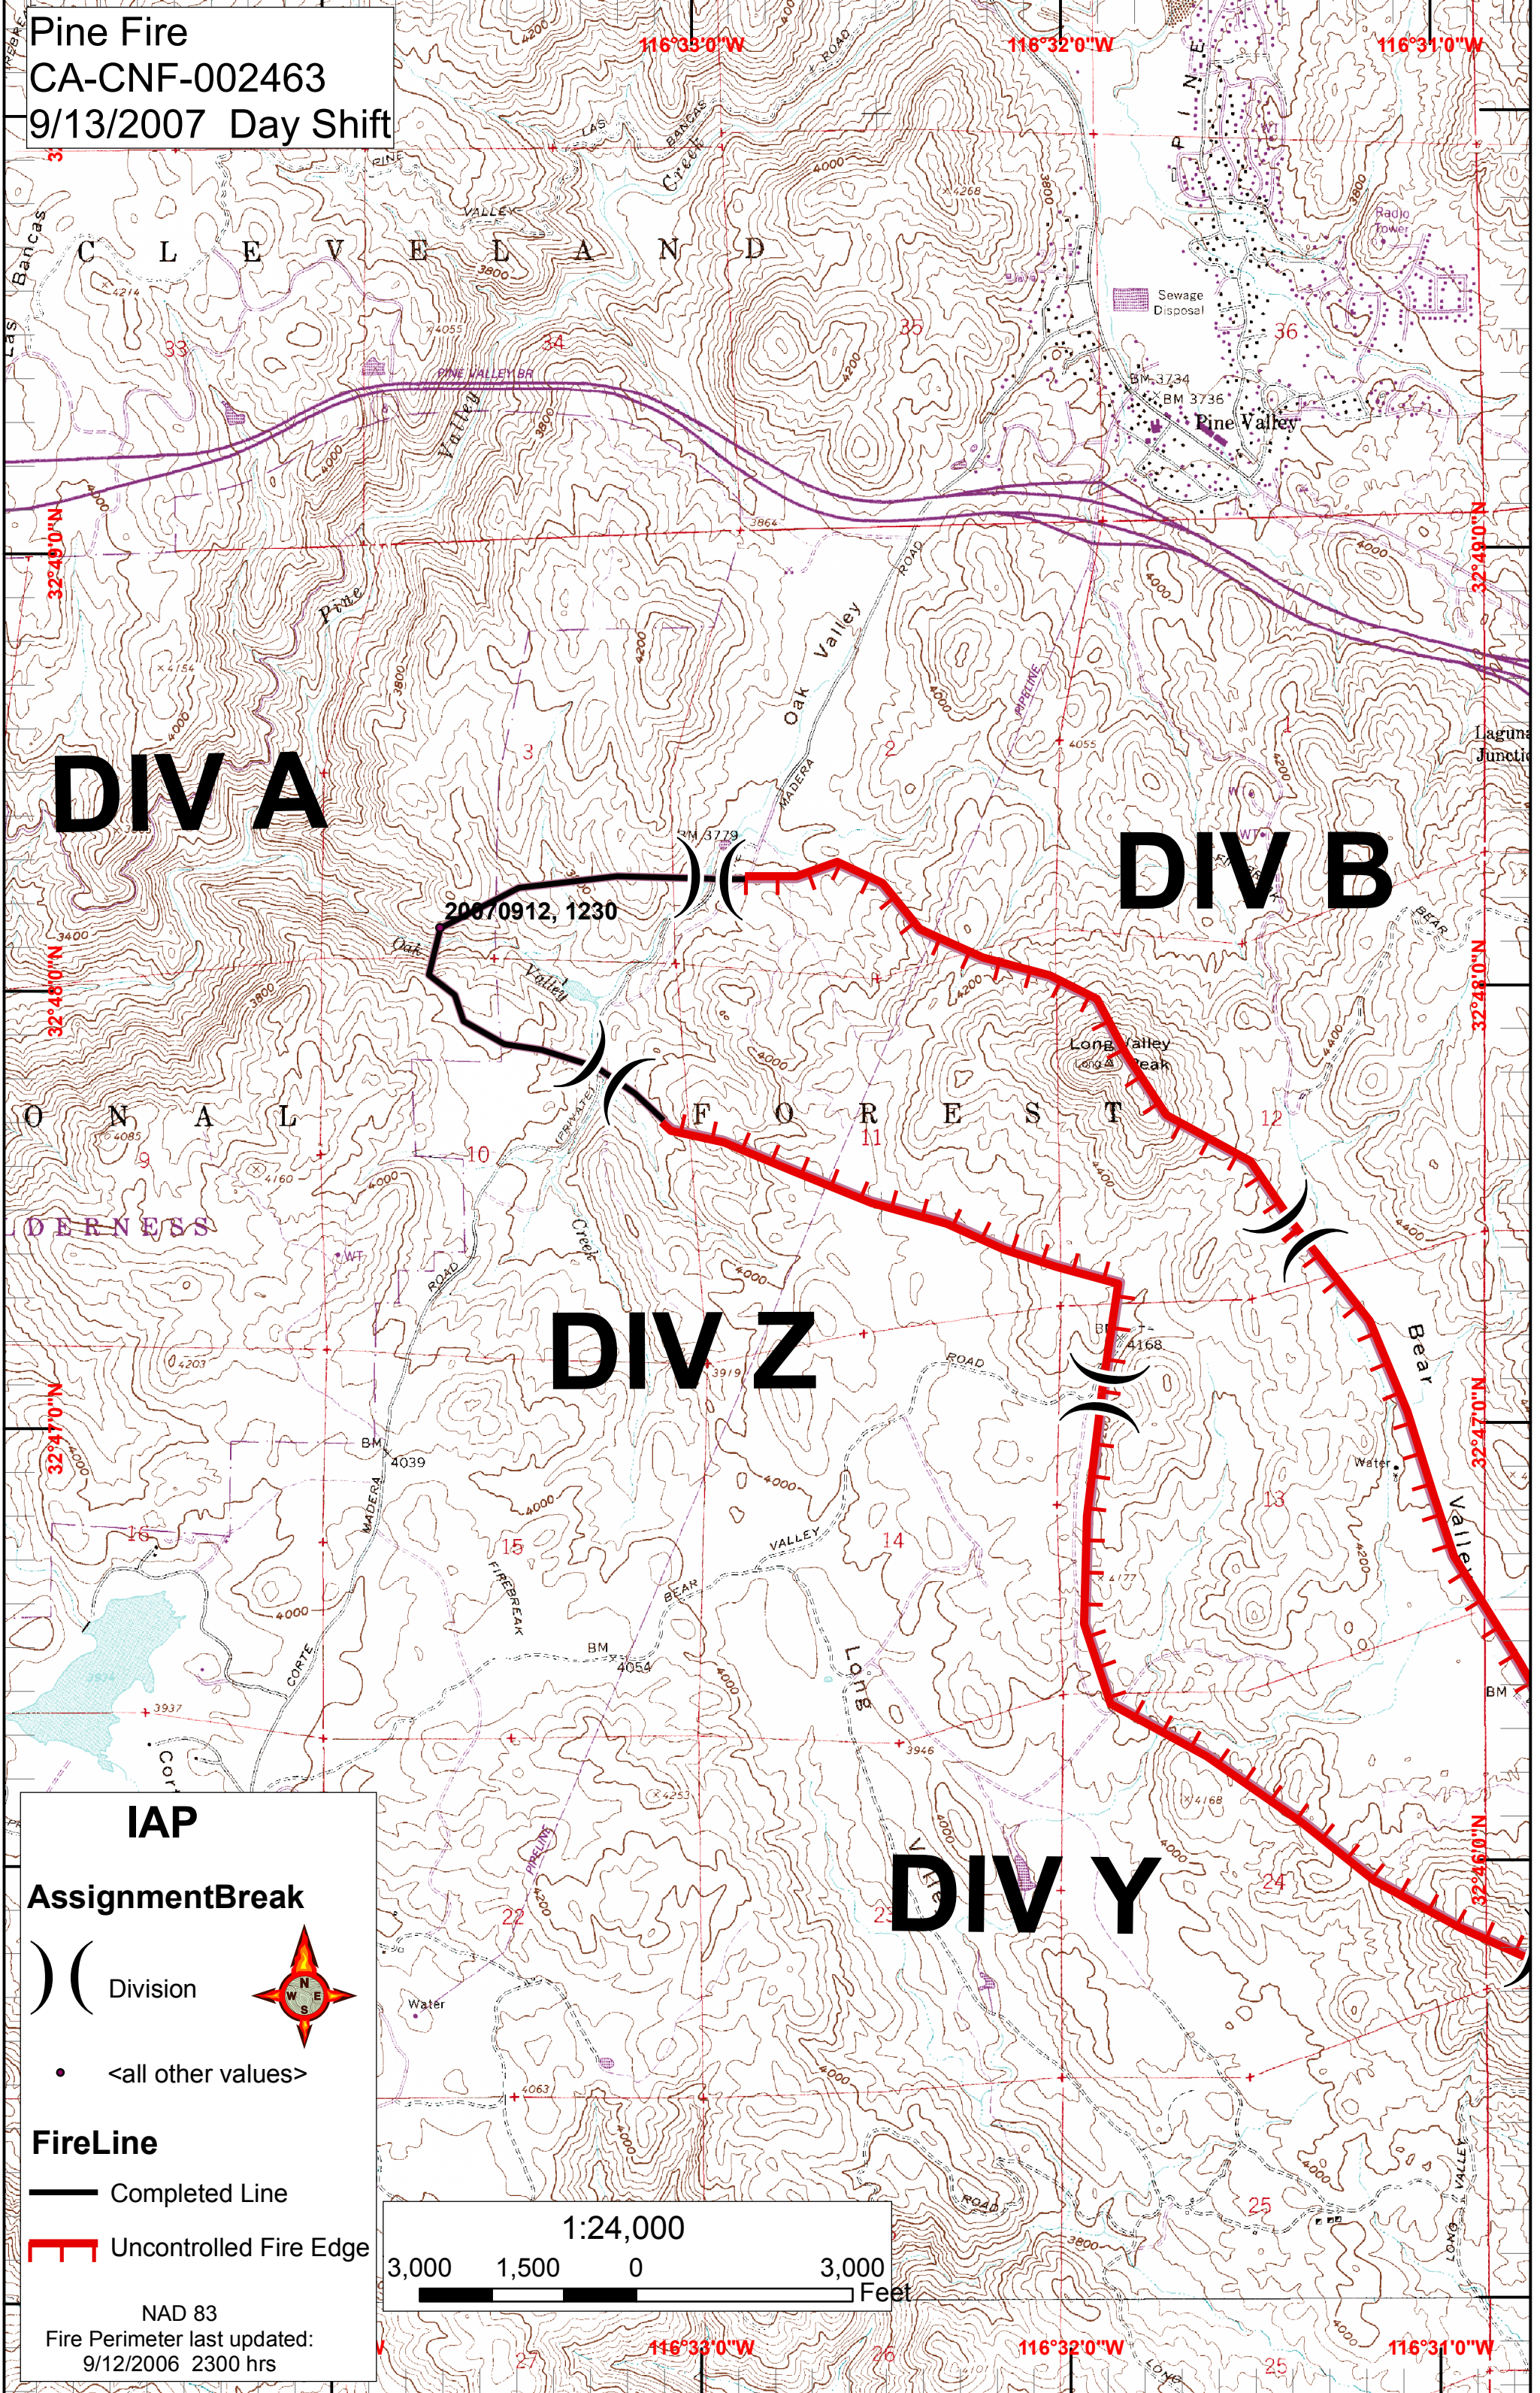

Pine Fire
CA-CNF-002463
9/13/2007 Day Shift

DIV A

DIV B

DIV Z

DIV Y

IAP

AssignmentBreak

) (Division

• <all other values>

FireLine

— Completed Line

▬ Uncontrolled Fire Edge

NAD 83
Fire Perimeter last updated:
9/12/2006 2300 hrs