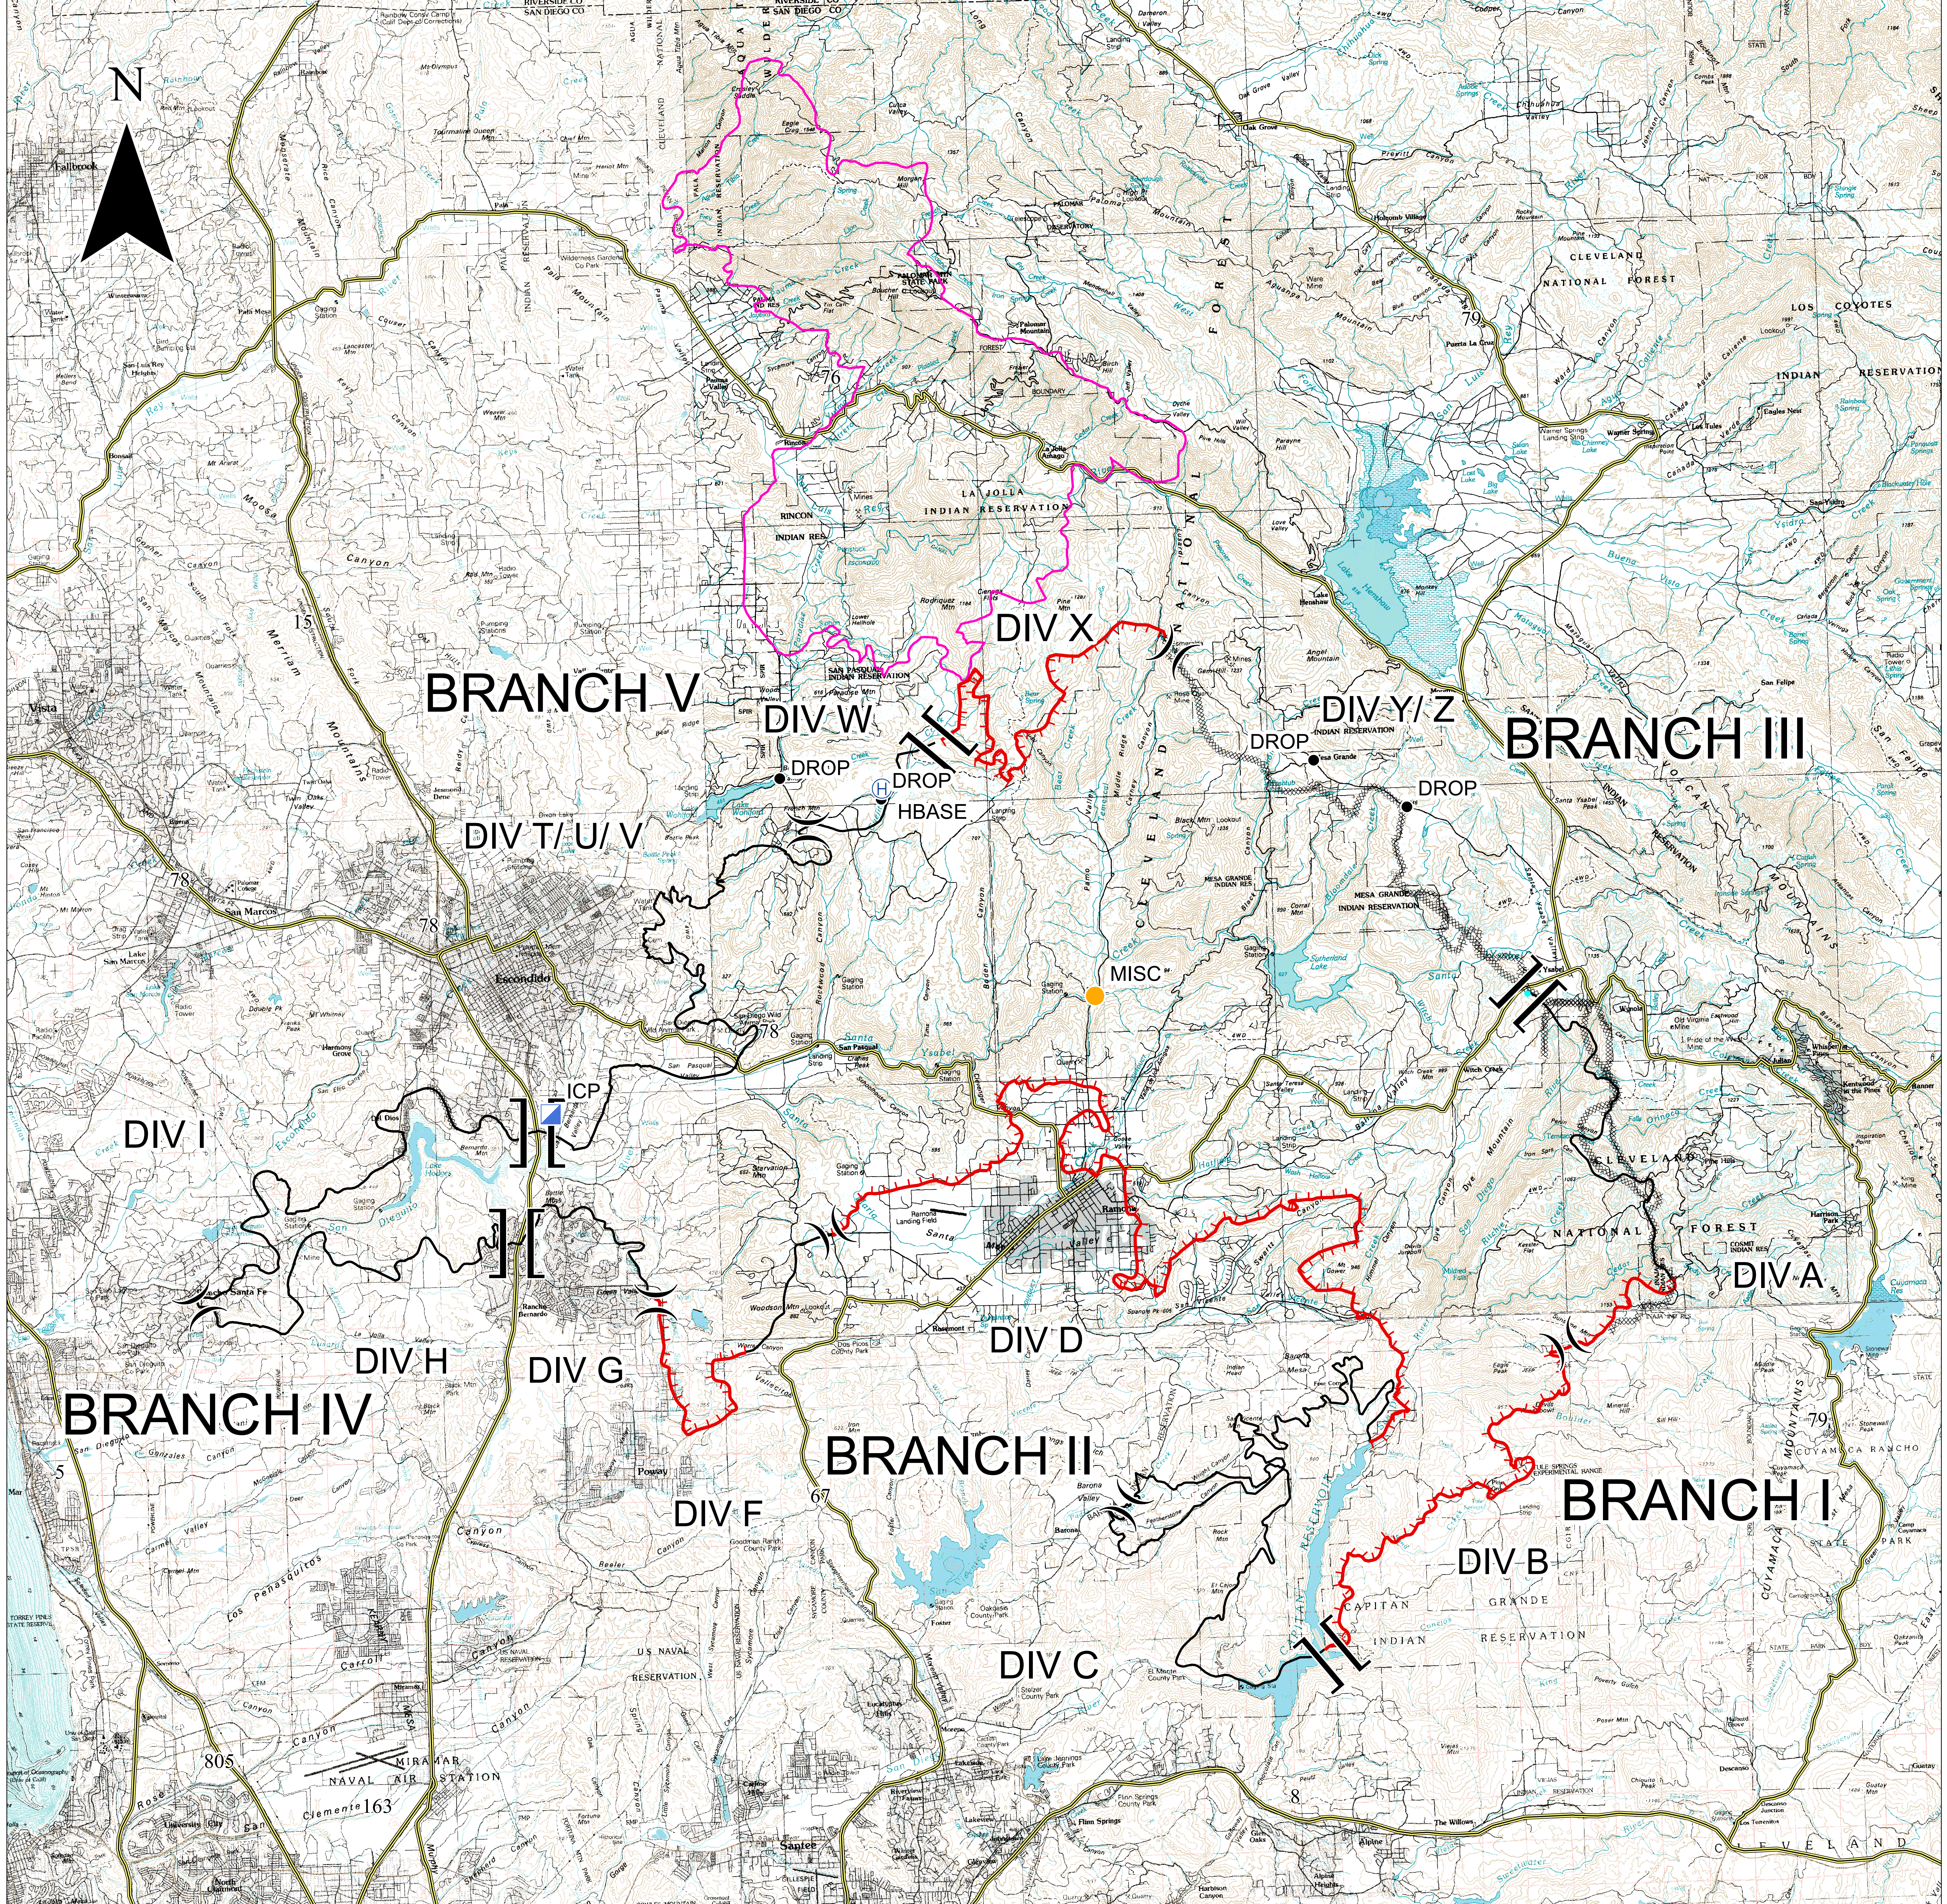

Briefing Map

Witch Incident
CAMVU010432

Legend

- DP-55
- ICP
- DROP
- ⊕ HBASE
- ICP
- MISC
- == Highways
-) (DIV BREAK
-] [BRANCH BREAK
- ||||| UFE 119 mi
- ||||| CDL 24 mi
- CLN 118 mi
- POOMACHA

1:80,000

October 26 2007
1400hours

Completed by TTT