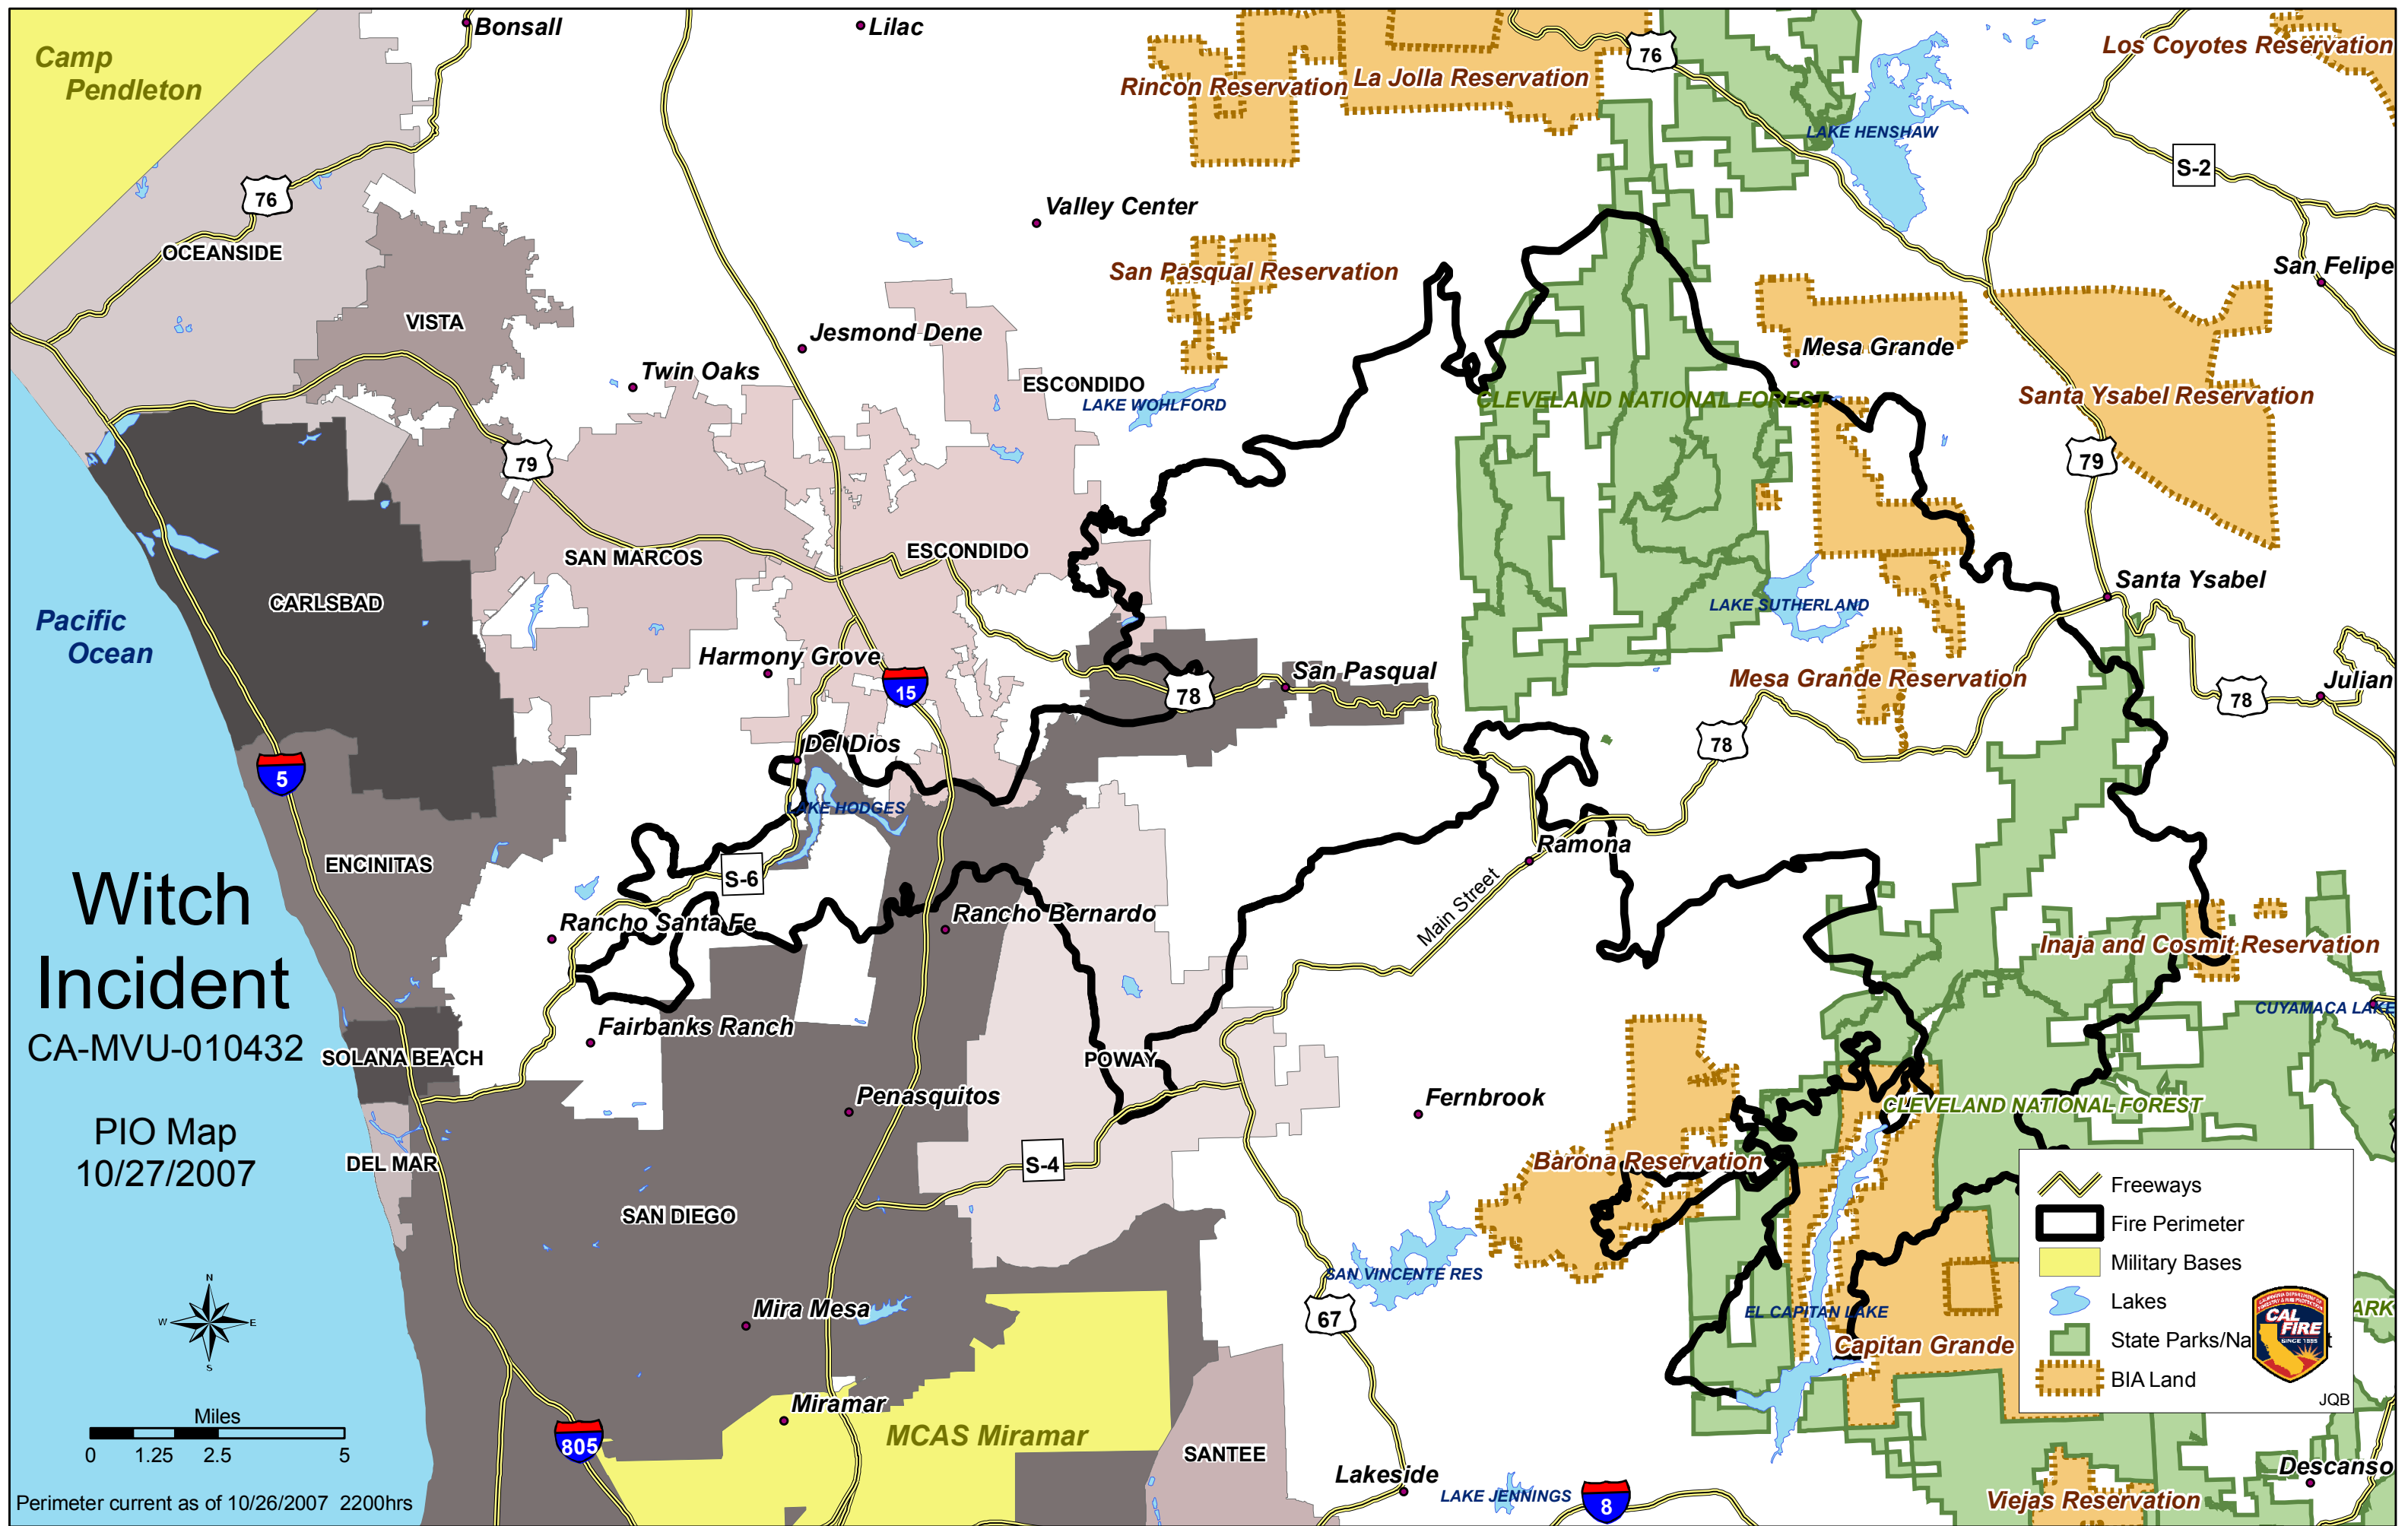

Camp Pendleton

# Witch Incident

CA-MVU-010432

PIO Map  
10/27/2007

Perimeter current as of 10/26/2007 2200hrs

	Freeways
	Fire Perimeter
	Military Bases
	Lakes
	State Parks/Na
	BIA Land

JQB