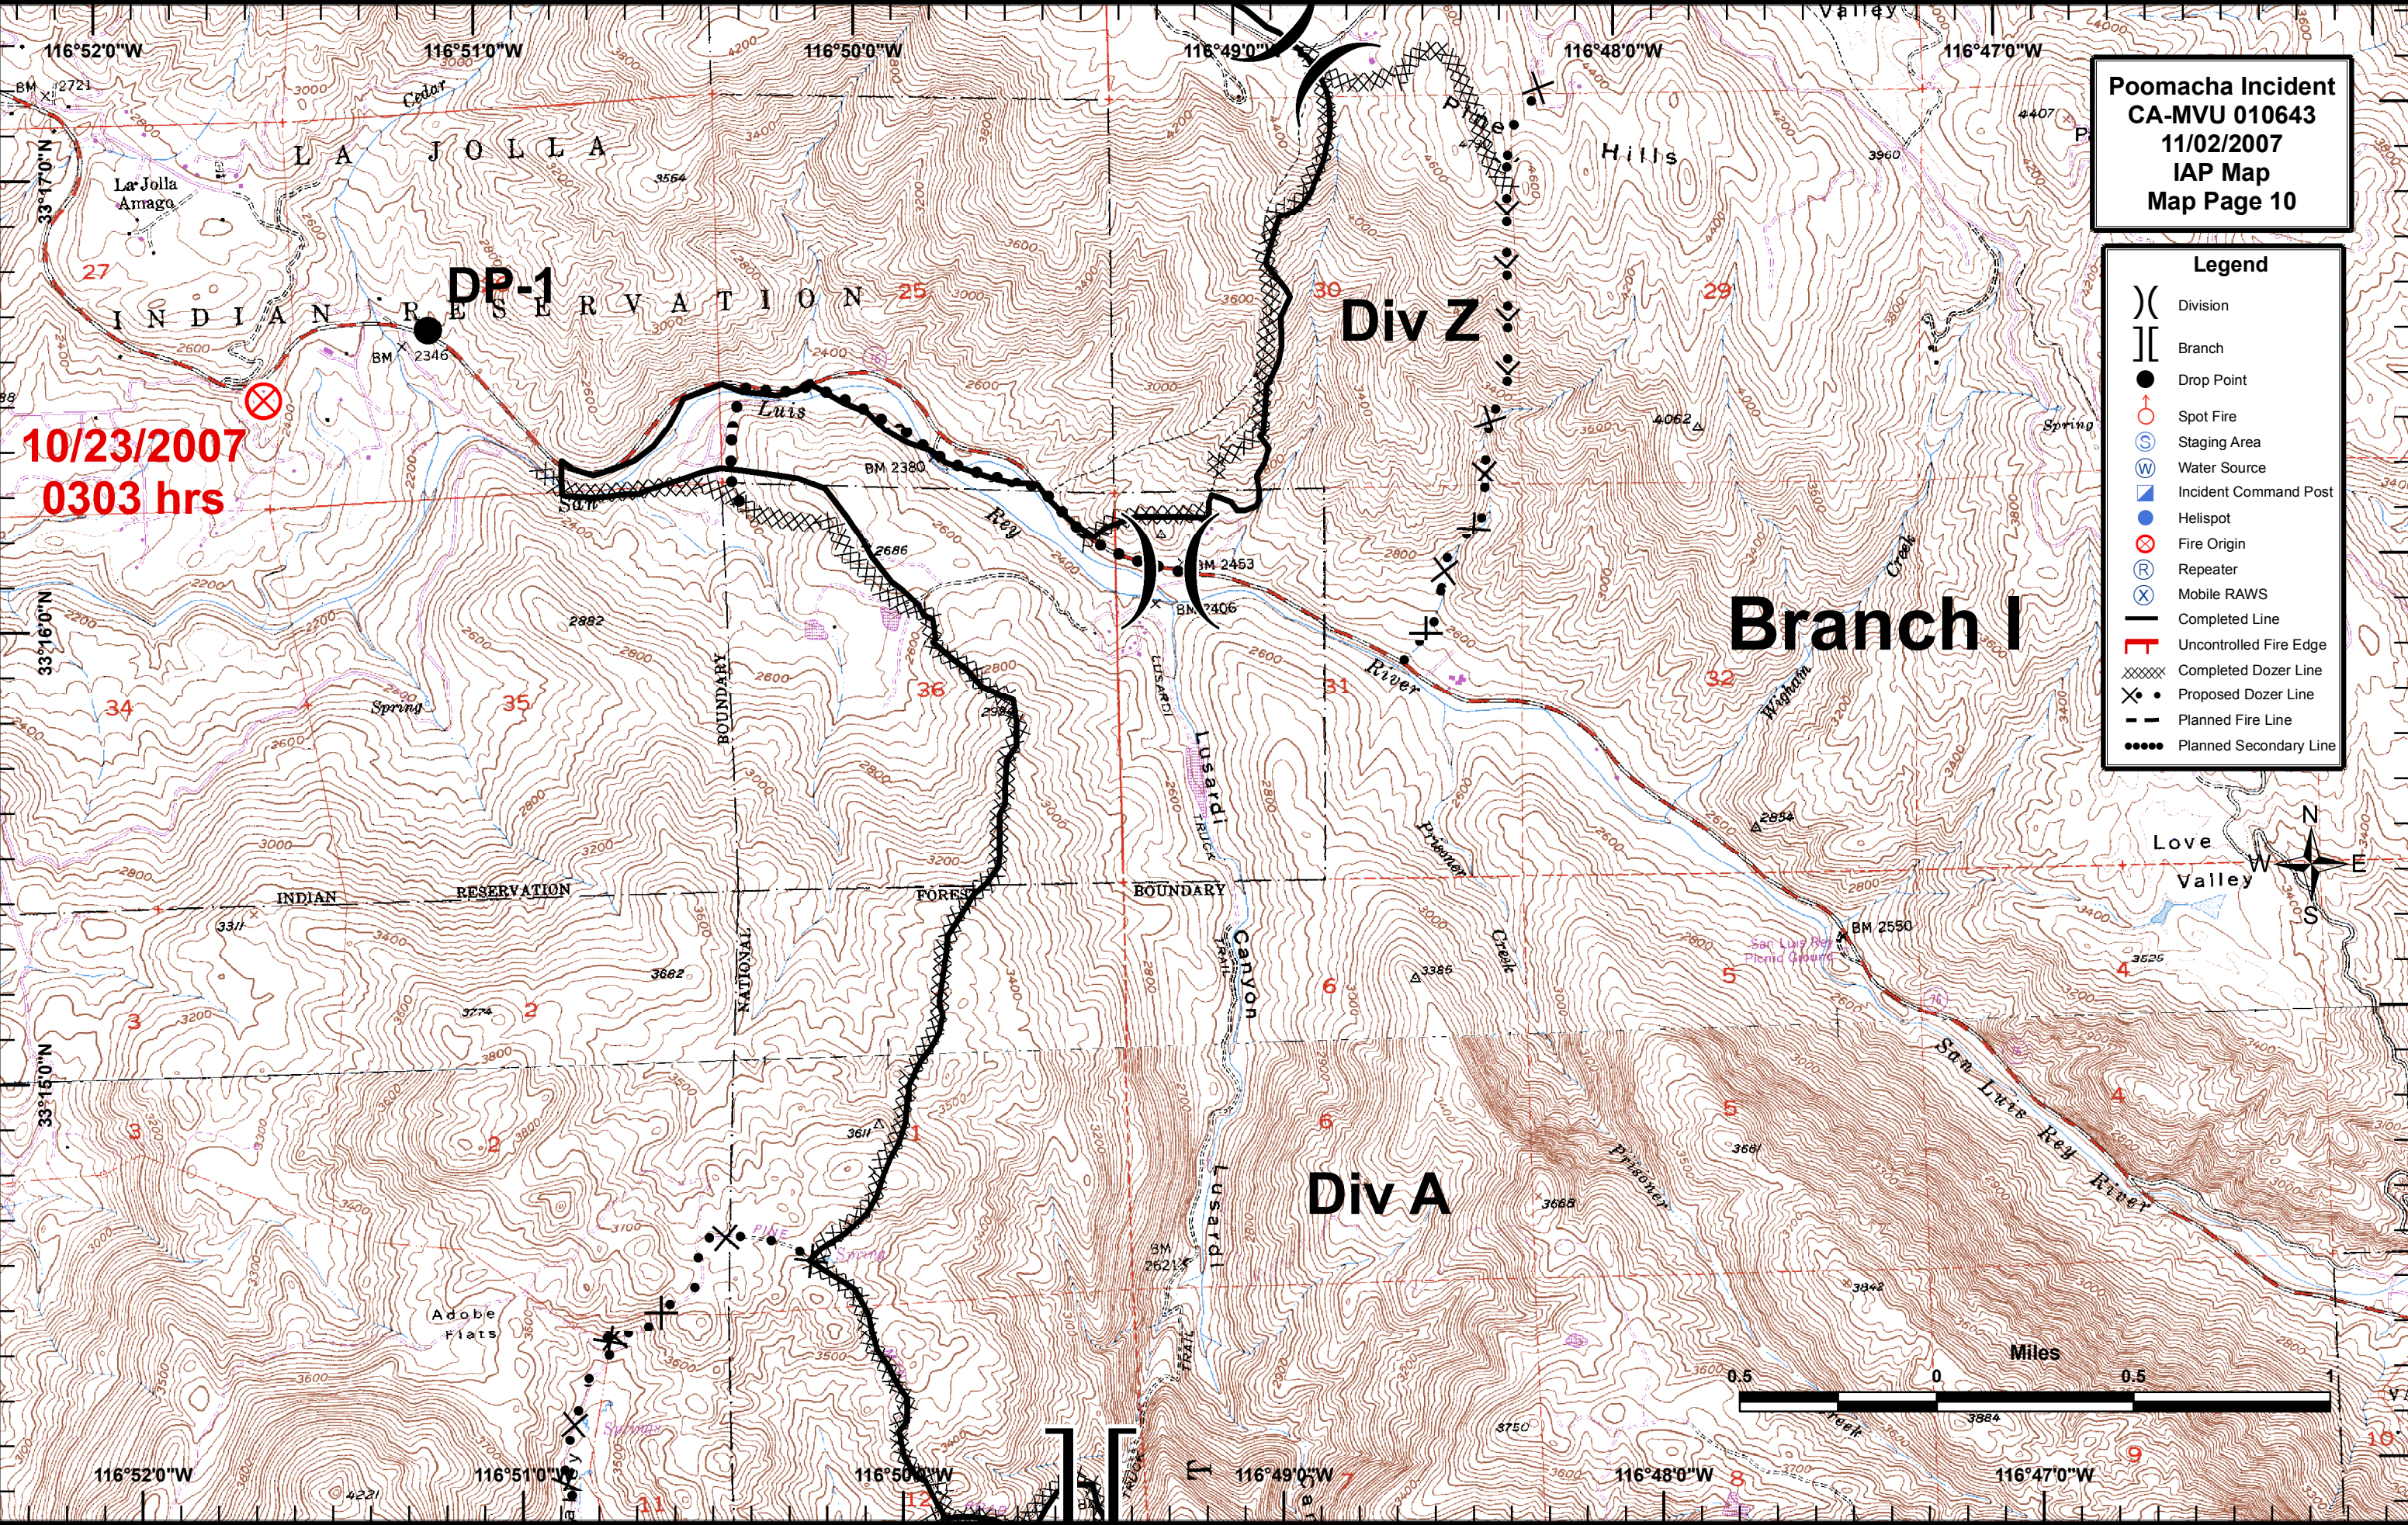

**Legend**

- ( ) Division
- [ ] Branch
- Drop Point
- Spot Fire
- ⊙ Staging Area
- ⊙ Water Source
- ⊙ Incident Command Post
- ⊙ Helispot
- ⊙ Fire Origin
- ⊙ Repeater
- ⊙ Mobile RAWS
- Completed Line
- Uncontrolled Fire Edge
- XXXXX Completed Dozer Line
- ⊙ Proposed Dozer Line
- Planned Fire Line
- Planned Secondary Line

**10/23/2007**  
**0303 hrs**

**Branch I**

**Div Z**

**Div A**

Miles