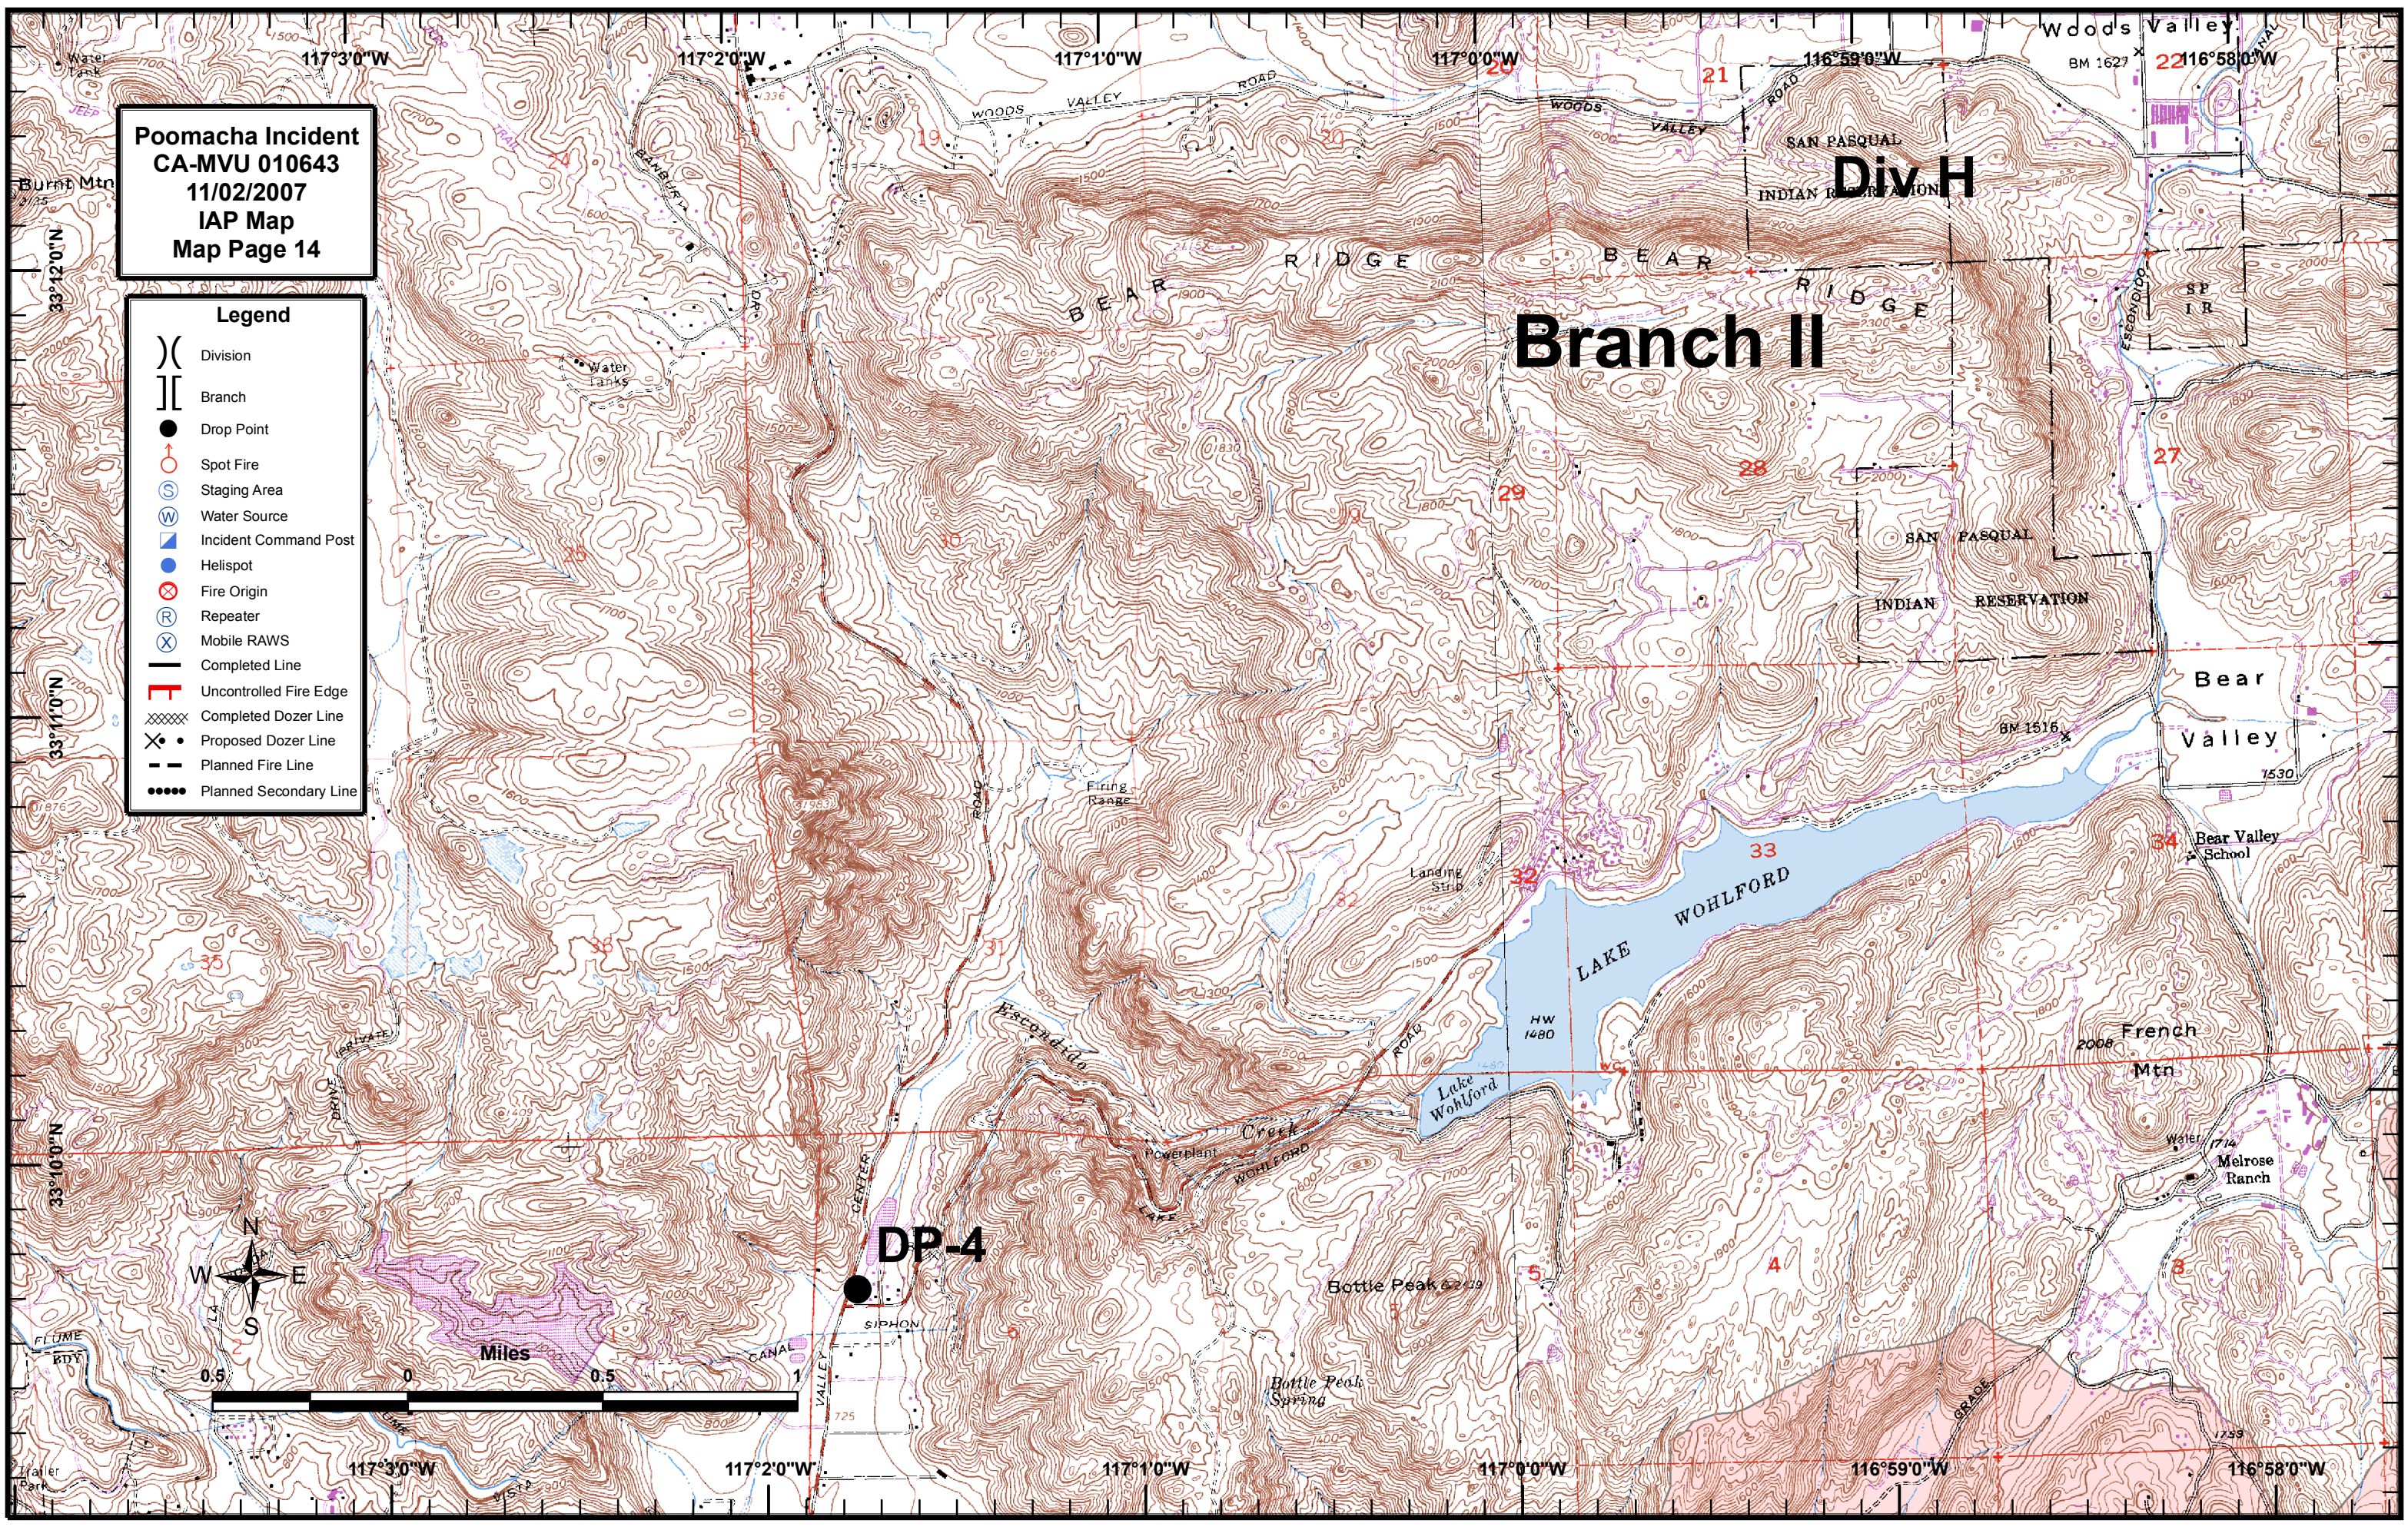

Poomacha Incident
CA-MVU 010643
11/02/2007
IAP Map
Map Page 14

- Legend**
- () Division
 - [] Branch
 - Drop Point
 - Spot Fire
 - ⊙ Staging Area
 - ⊙ Water Source
 - ⊙ Incident Command Post
 - Helispot
 - ⊙ Fire Origin
 - ⊙ Repeater
 - ⊙ Mobile RAWS
 - Completed Line
 - ┌ Uncontrolled Fire Edge
 - XXXXX Completed Dozer Line
 - ⊙ Proposed Dozer Line
 - - - Planned Fire Line
 - Planned Secondary Line

Div H
Branch II

DP-4

SIPHON

Woods Valley

SAN PASQUAL
INDIAN RESERVATION

BEAR RIDGE

Bear Valley

LAKE WOHLFORD

French Mtn

Melrose Ranch

Bottle Peak 6229

Bottle Peak Spring

Miles