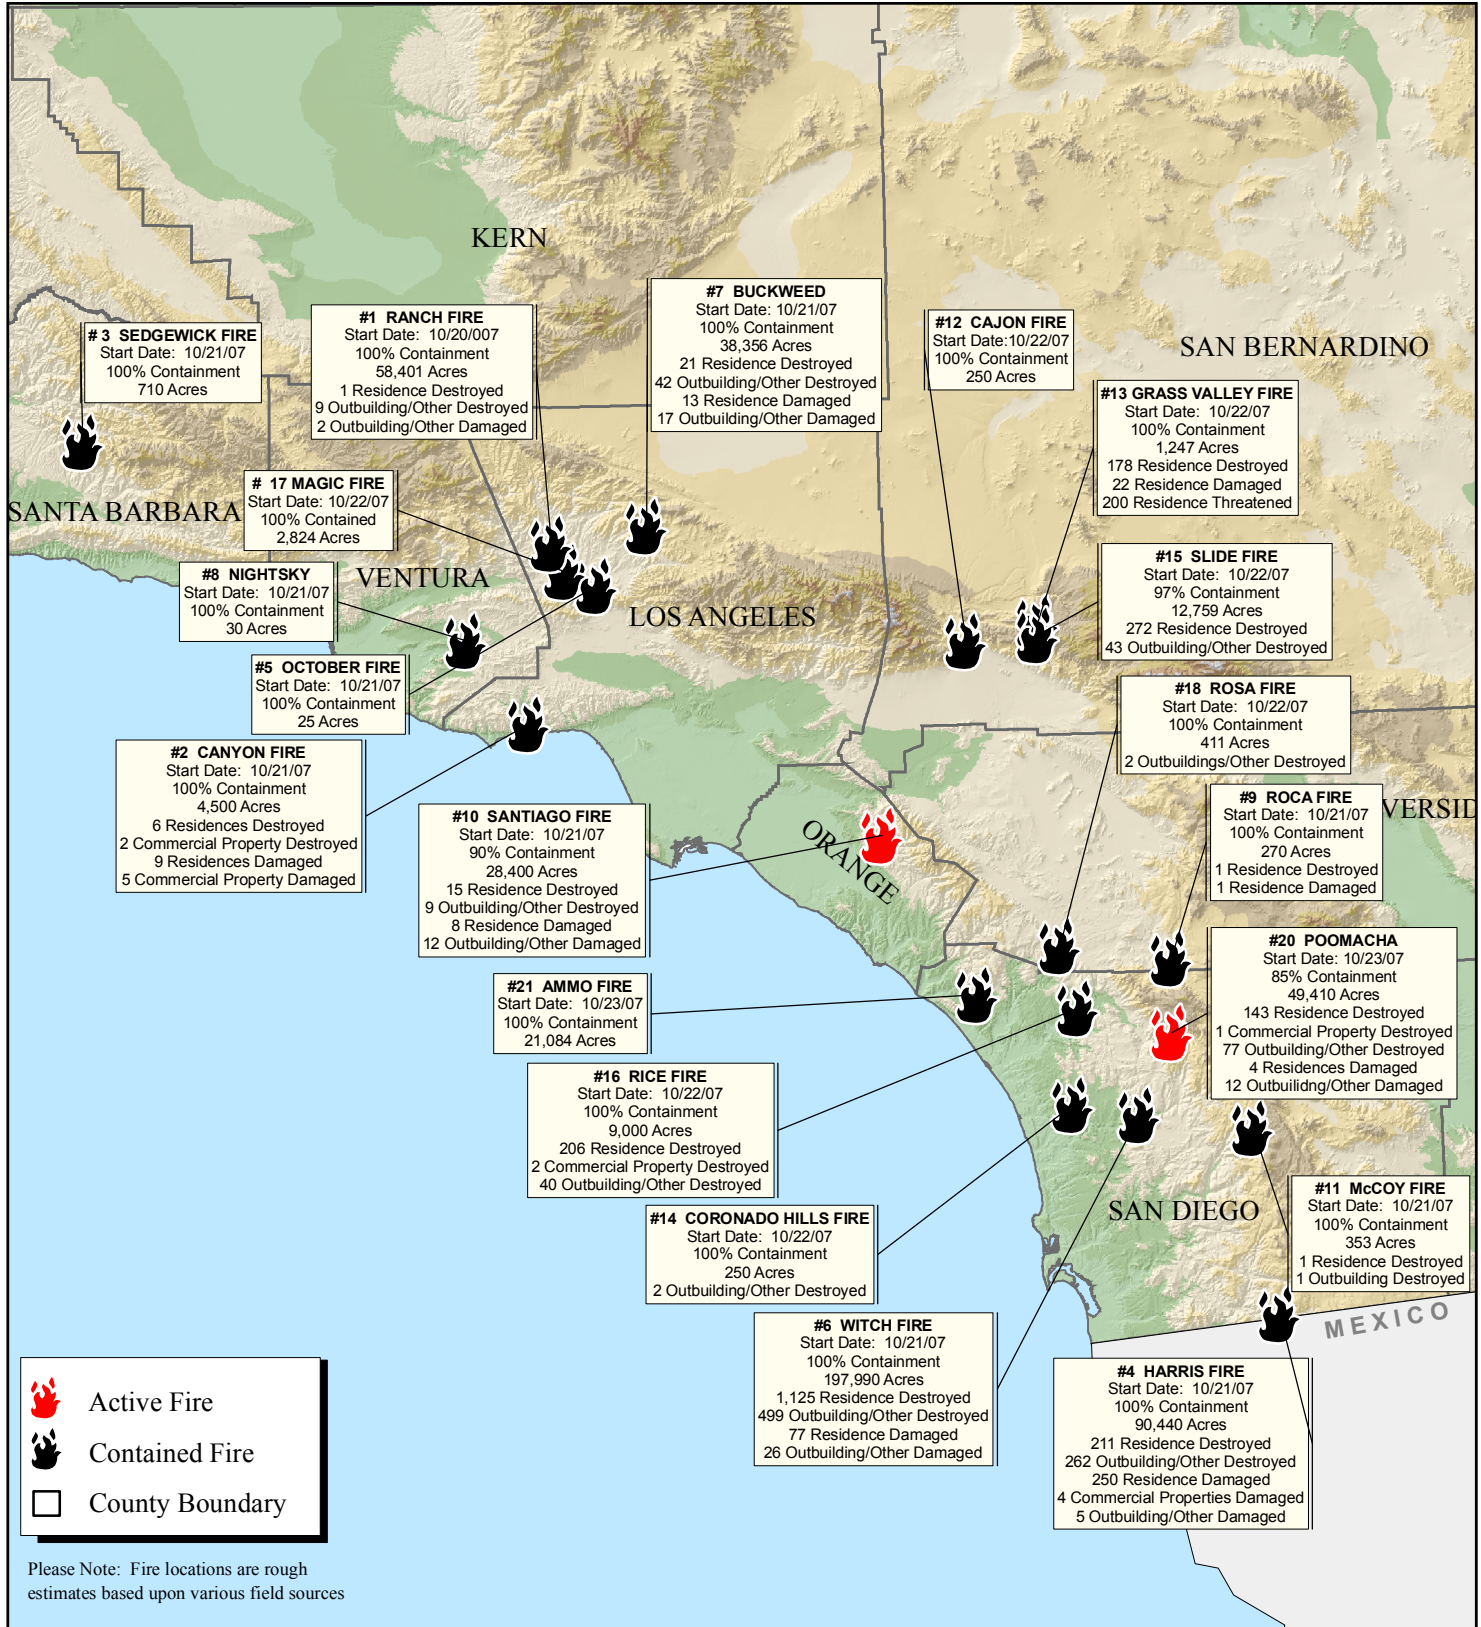

SOUTHERN CALIFORNIA WILDFIRES

as of 11/02/07 - 0600 Hours PDT
with Start Dates - Chronologically

- Active Fire
- Contained Fire
- County Boundary

Please Note: Fire locations are rough estimates based upon various field sources