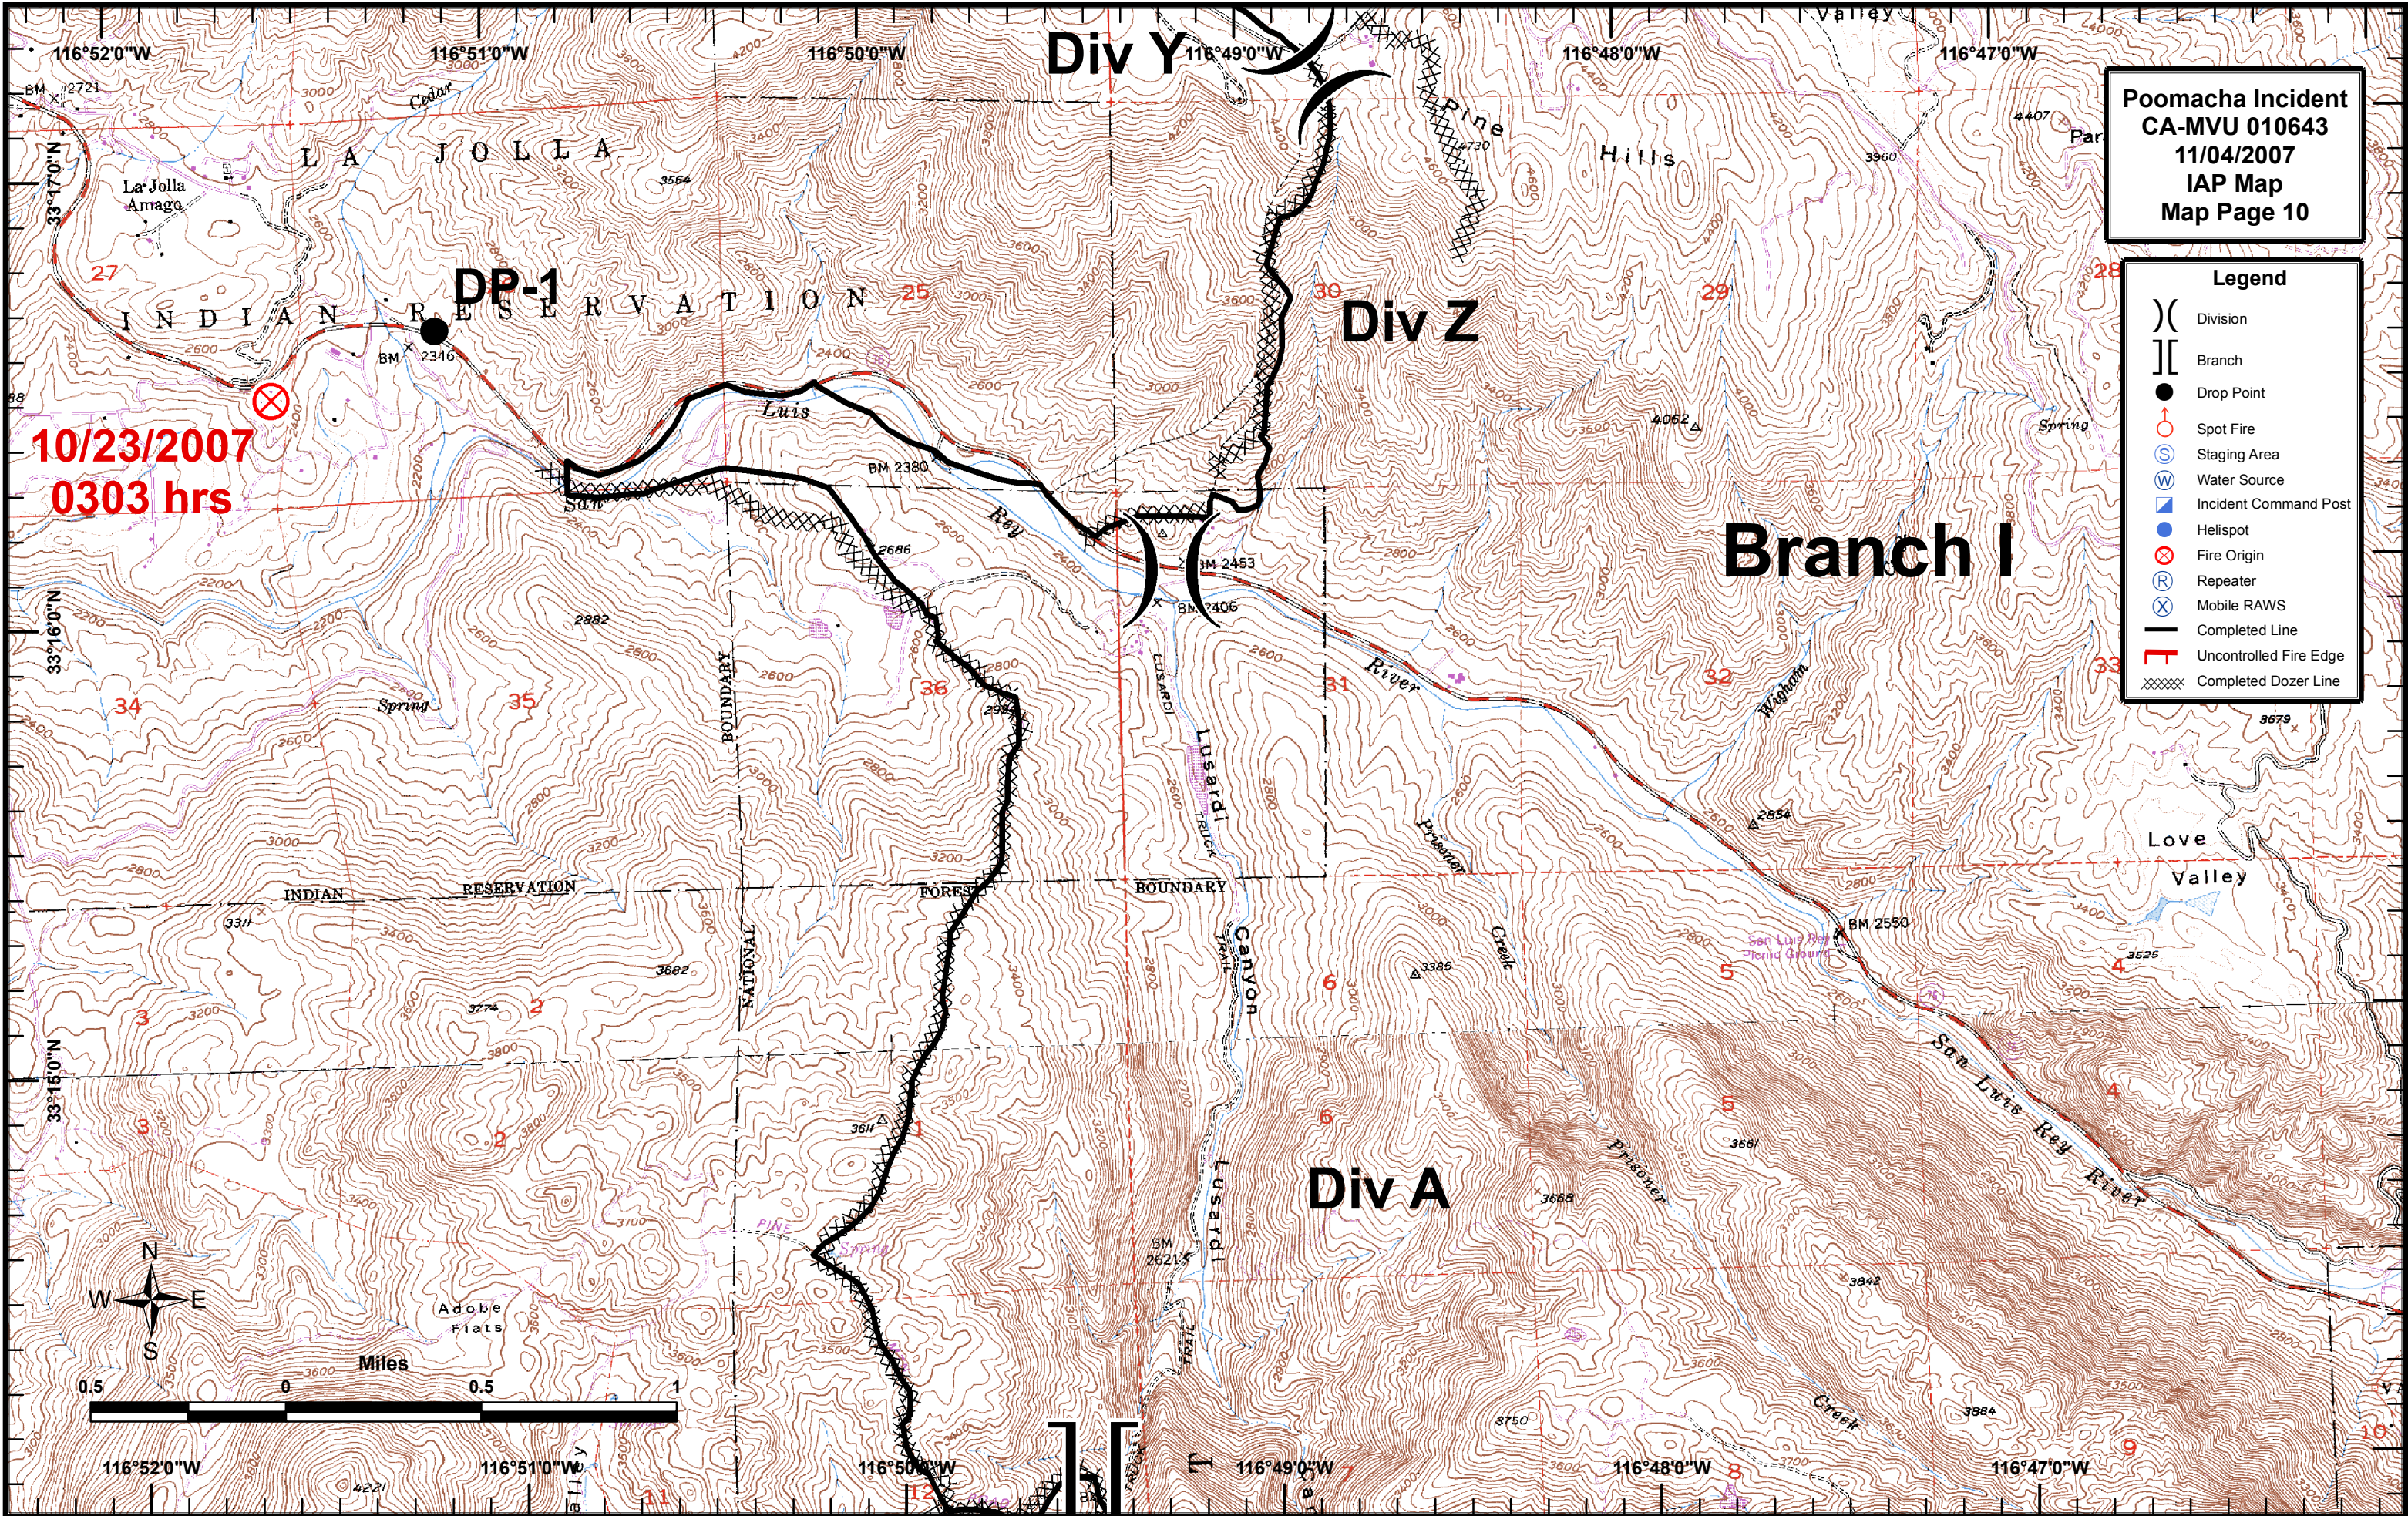

Legend

- () Division
- [] Branch
- Drop Point
- ⊕ Spot Fire
- ⊙ Staging Area
- ⊖ Water Source
- ⊠ Incident Command Post
- Helispot
- ⊗ Fire Origin
- ⊙ Repeater
- ⊗ Mobile RAWS
- Completed Line
- ⊠ Uncontrolled Fire Edge
- ⊗ Completed Dozer Line

10/23/2007
0303 hrs