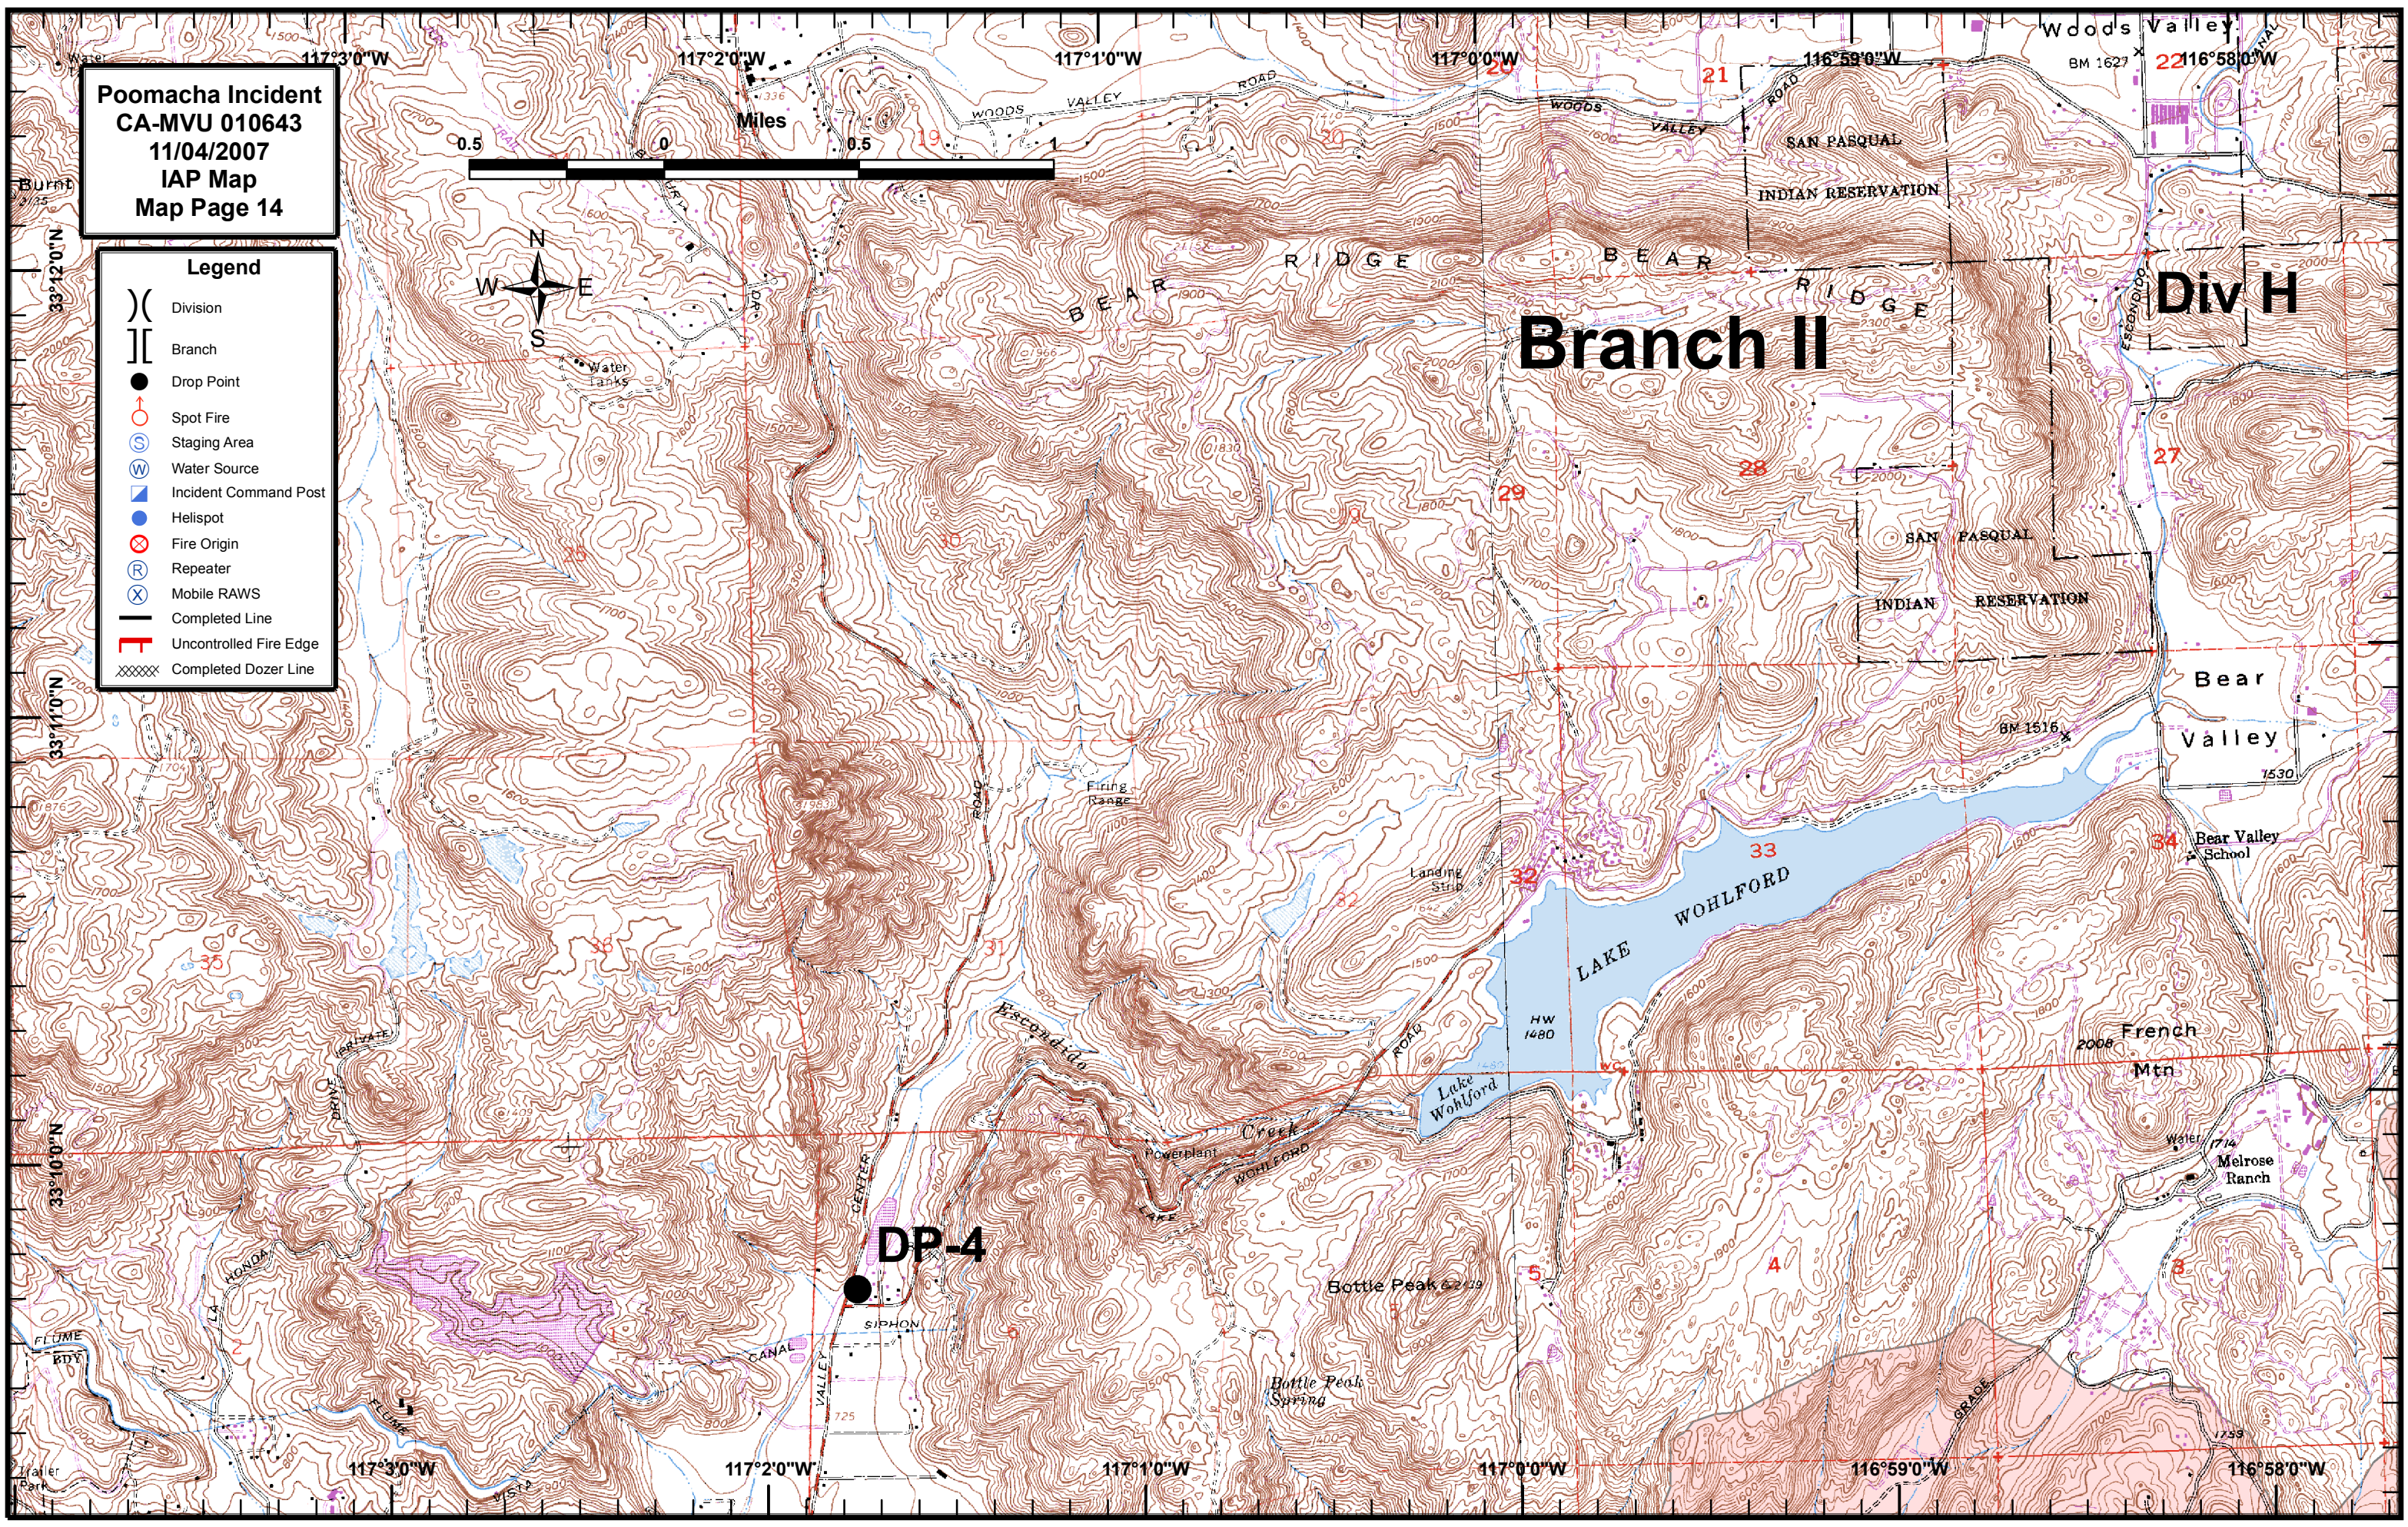

Poomacha Incident
CA-MVU 010643
11/04/2007
IAP Map
Map Page 14

Legend

- () Division
- [] Branch
- Drop Point
- Spot Fire
- ⊙ Staging Area
- ⊙ Water Source
- ⊙ Incident Command Post
- ⊙ Helispot
- ⊙ Fire Origin
- ⊙ Repeater
- ⊙ Mobile RAWS
- Completed Line
- ┌ Uncontrolled Fire Edge
- XXXX Completed Dozer Line

BEAR RIDGE

BEAR RIDGE

BEAR RIDGE

BEAR RIDGE

BEAR RIDGE

BEAR RIDGE

BEAR RIDGE

BEAR RIDGE