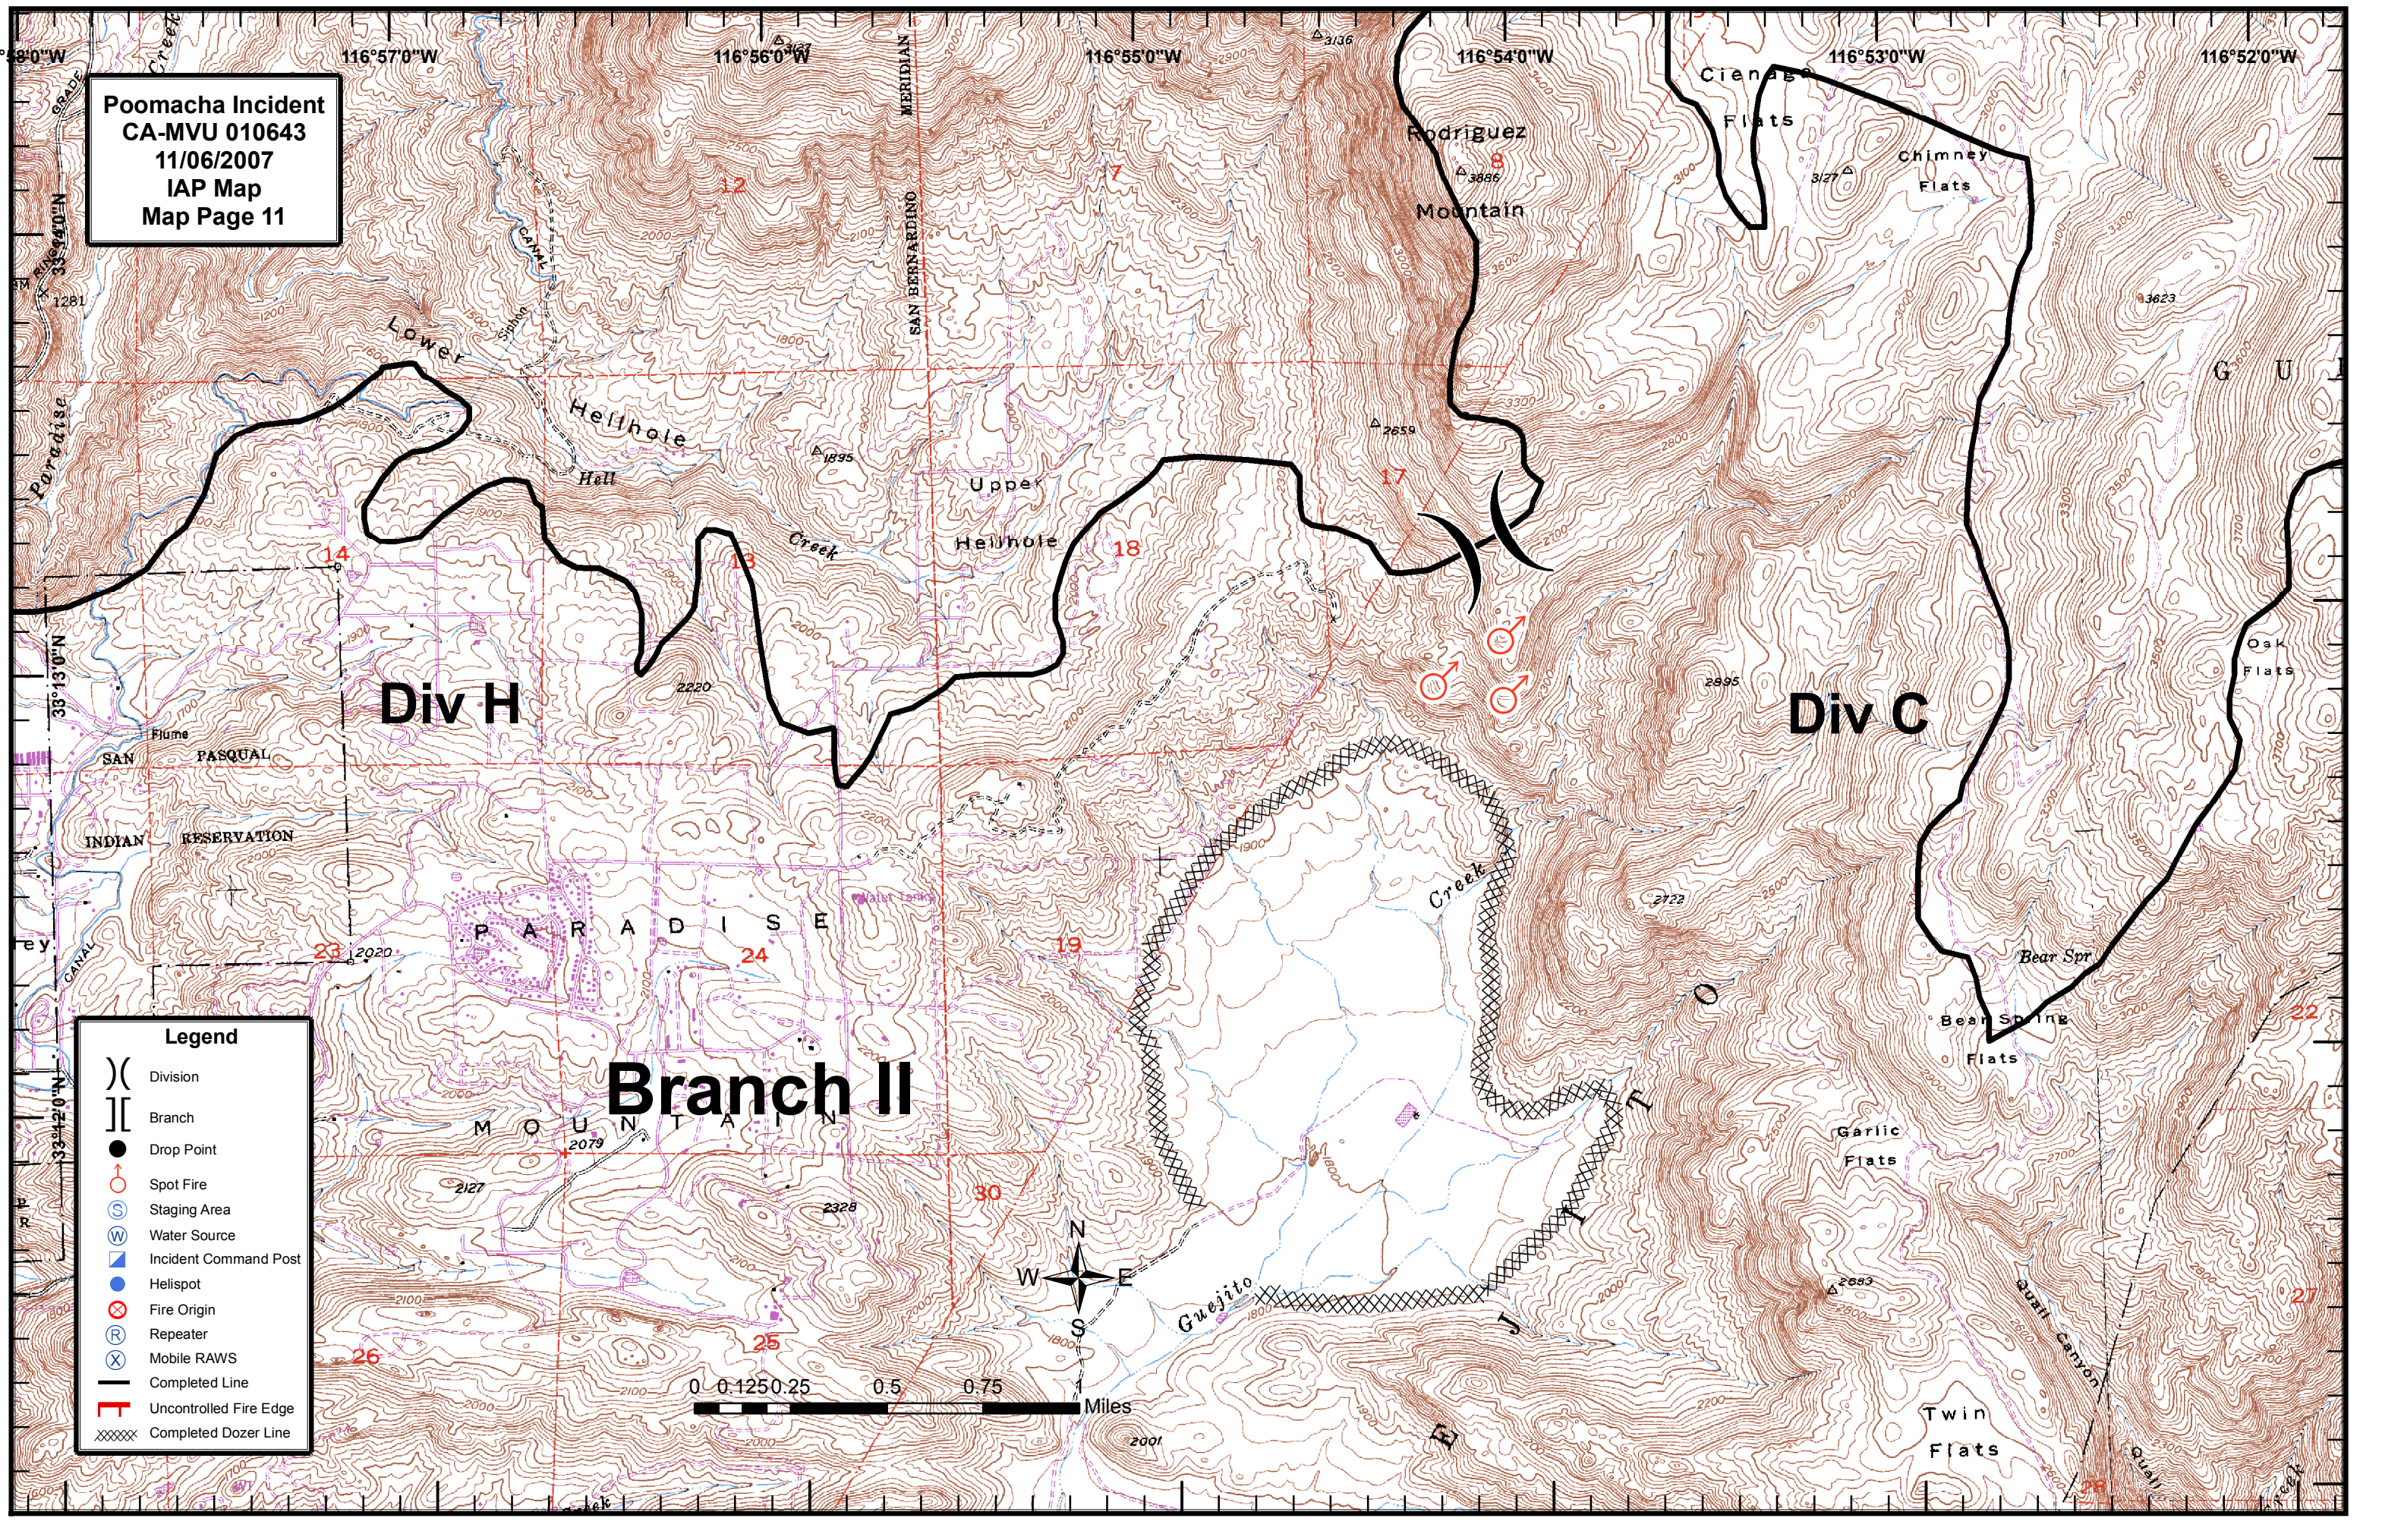

Poomacha Incident
CA-MVU 010643
11/06/2007
IAP Map
Map Page 11

Legend

- () Division
- [] Branch
- Drop Point
- ♂ Spot Fire
- ⊙ Staging Area
- ⊙ Water Source
- ▣ Incident Command Post
- Helispot
- ⊗ Fire Origin
- Ⓡ Repeater
- Ⓧ Mobile RAWS
- Completed Line
- ⊣ Uncontrolled Fire Edge
- ⊞ Completed Dozer Line

Branch II

Div H

Div C