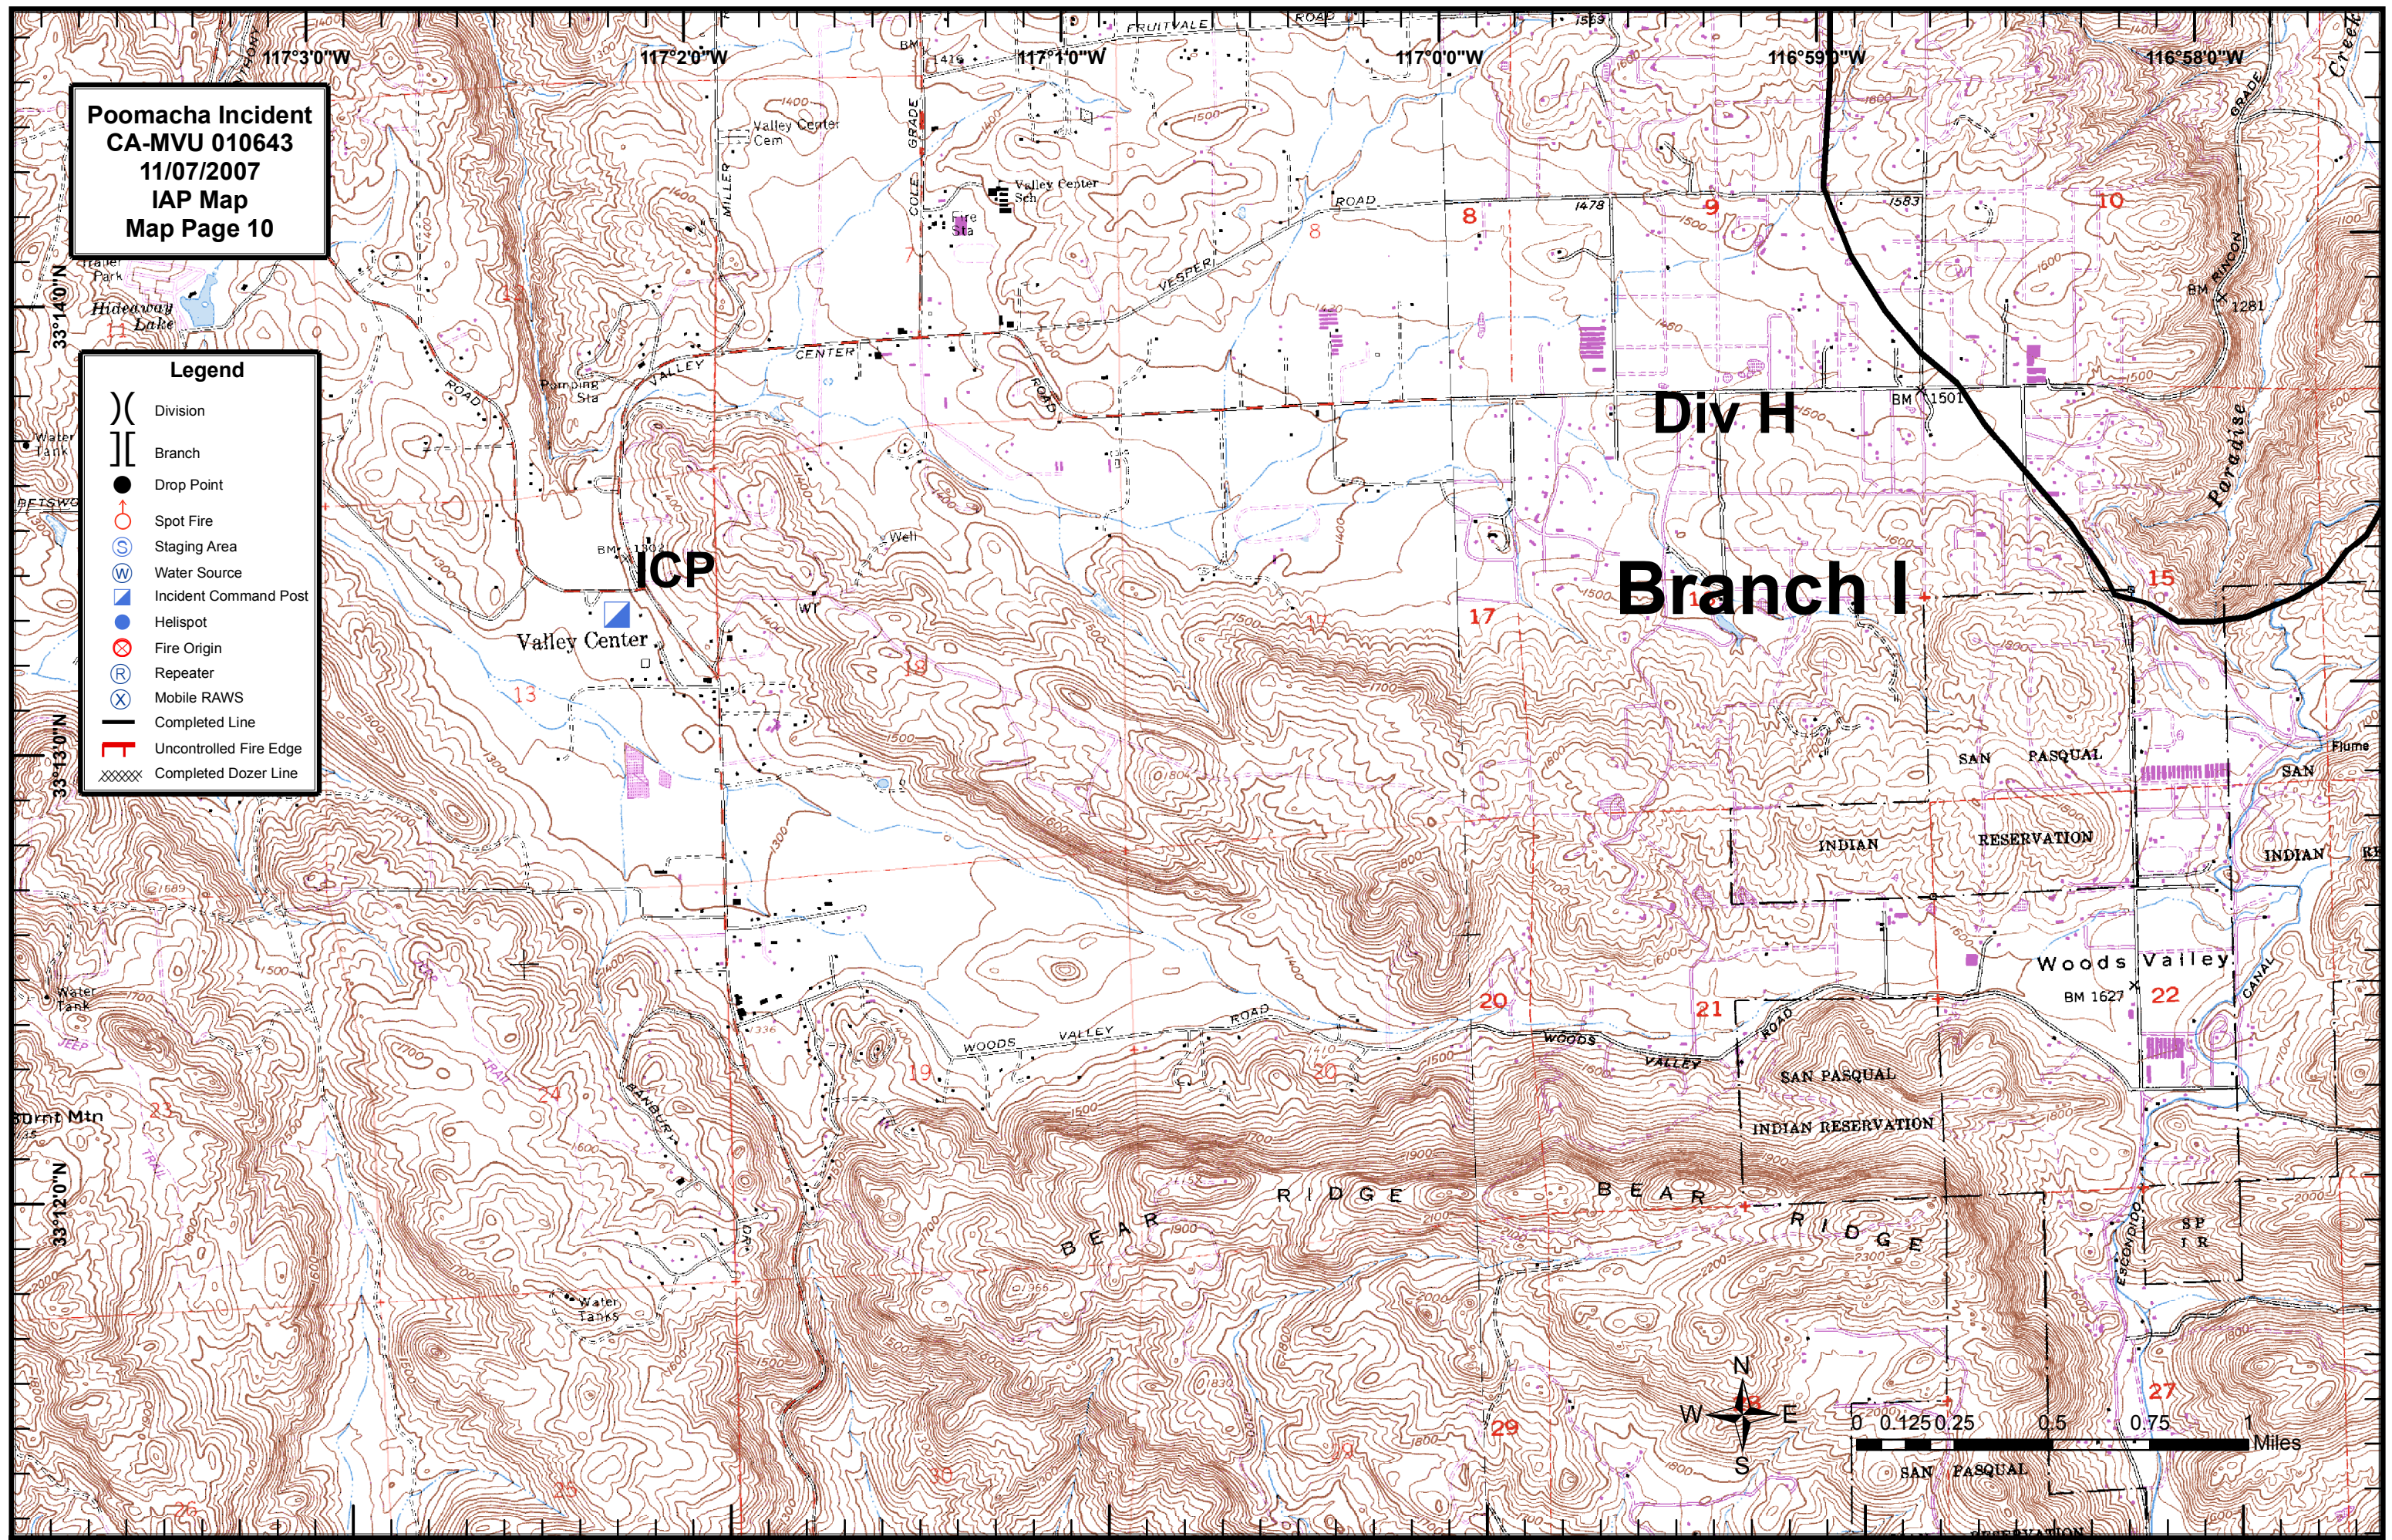

Poomacha Incident
CA-MVU 010643
11/07/2007
IAP Map
Map Page 10

Legend

- () Division
- [] Branch
- Drop Point
- Spot Fire
- ⊙ Staging Area
- ⊙ Water Source
- ⊙ Incident Command Post
- Helispot
- ⊙ Fire Origin
- ⊙ Repeater
- ⊙ Mobile RAWS
- Completed Line
- Uncontrolled Fire Edge
- XXXXX Completed Dozer Line