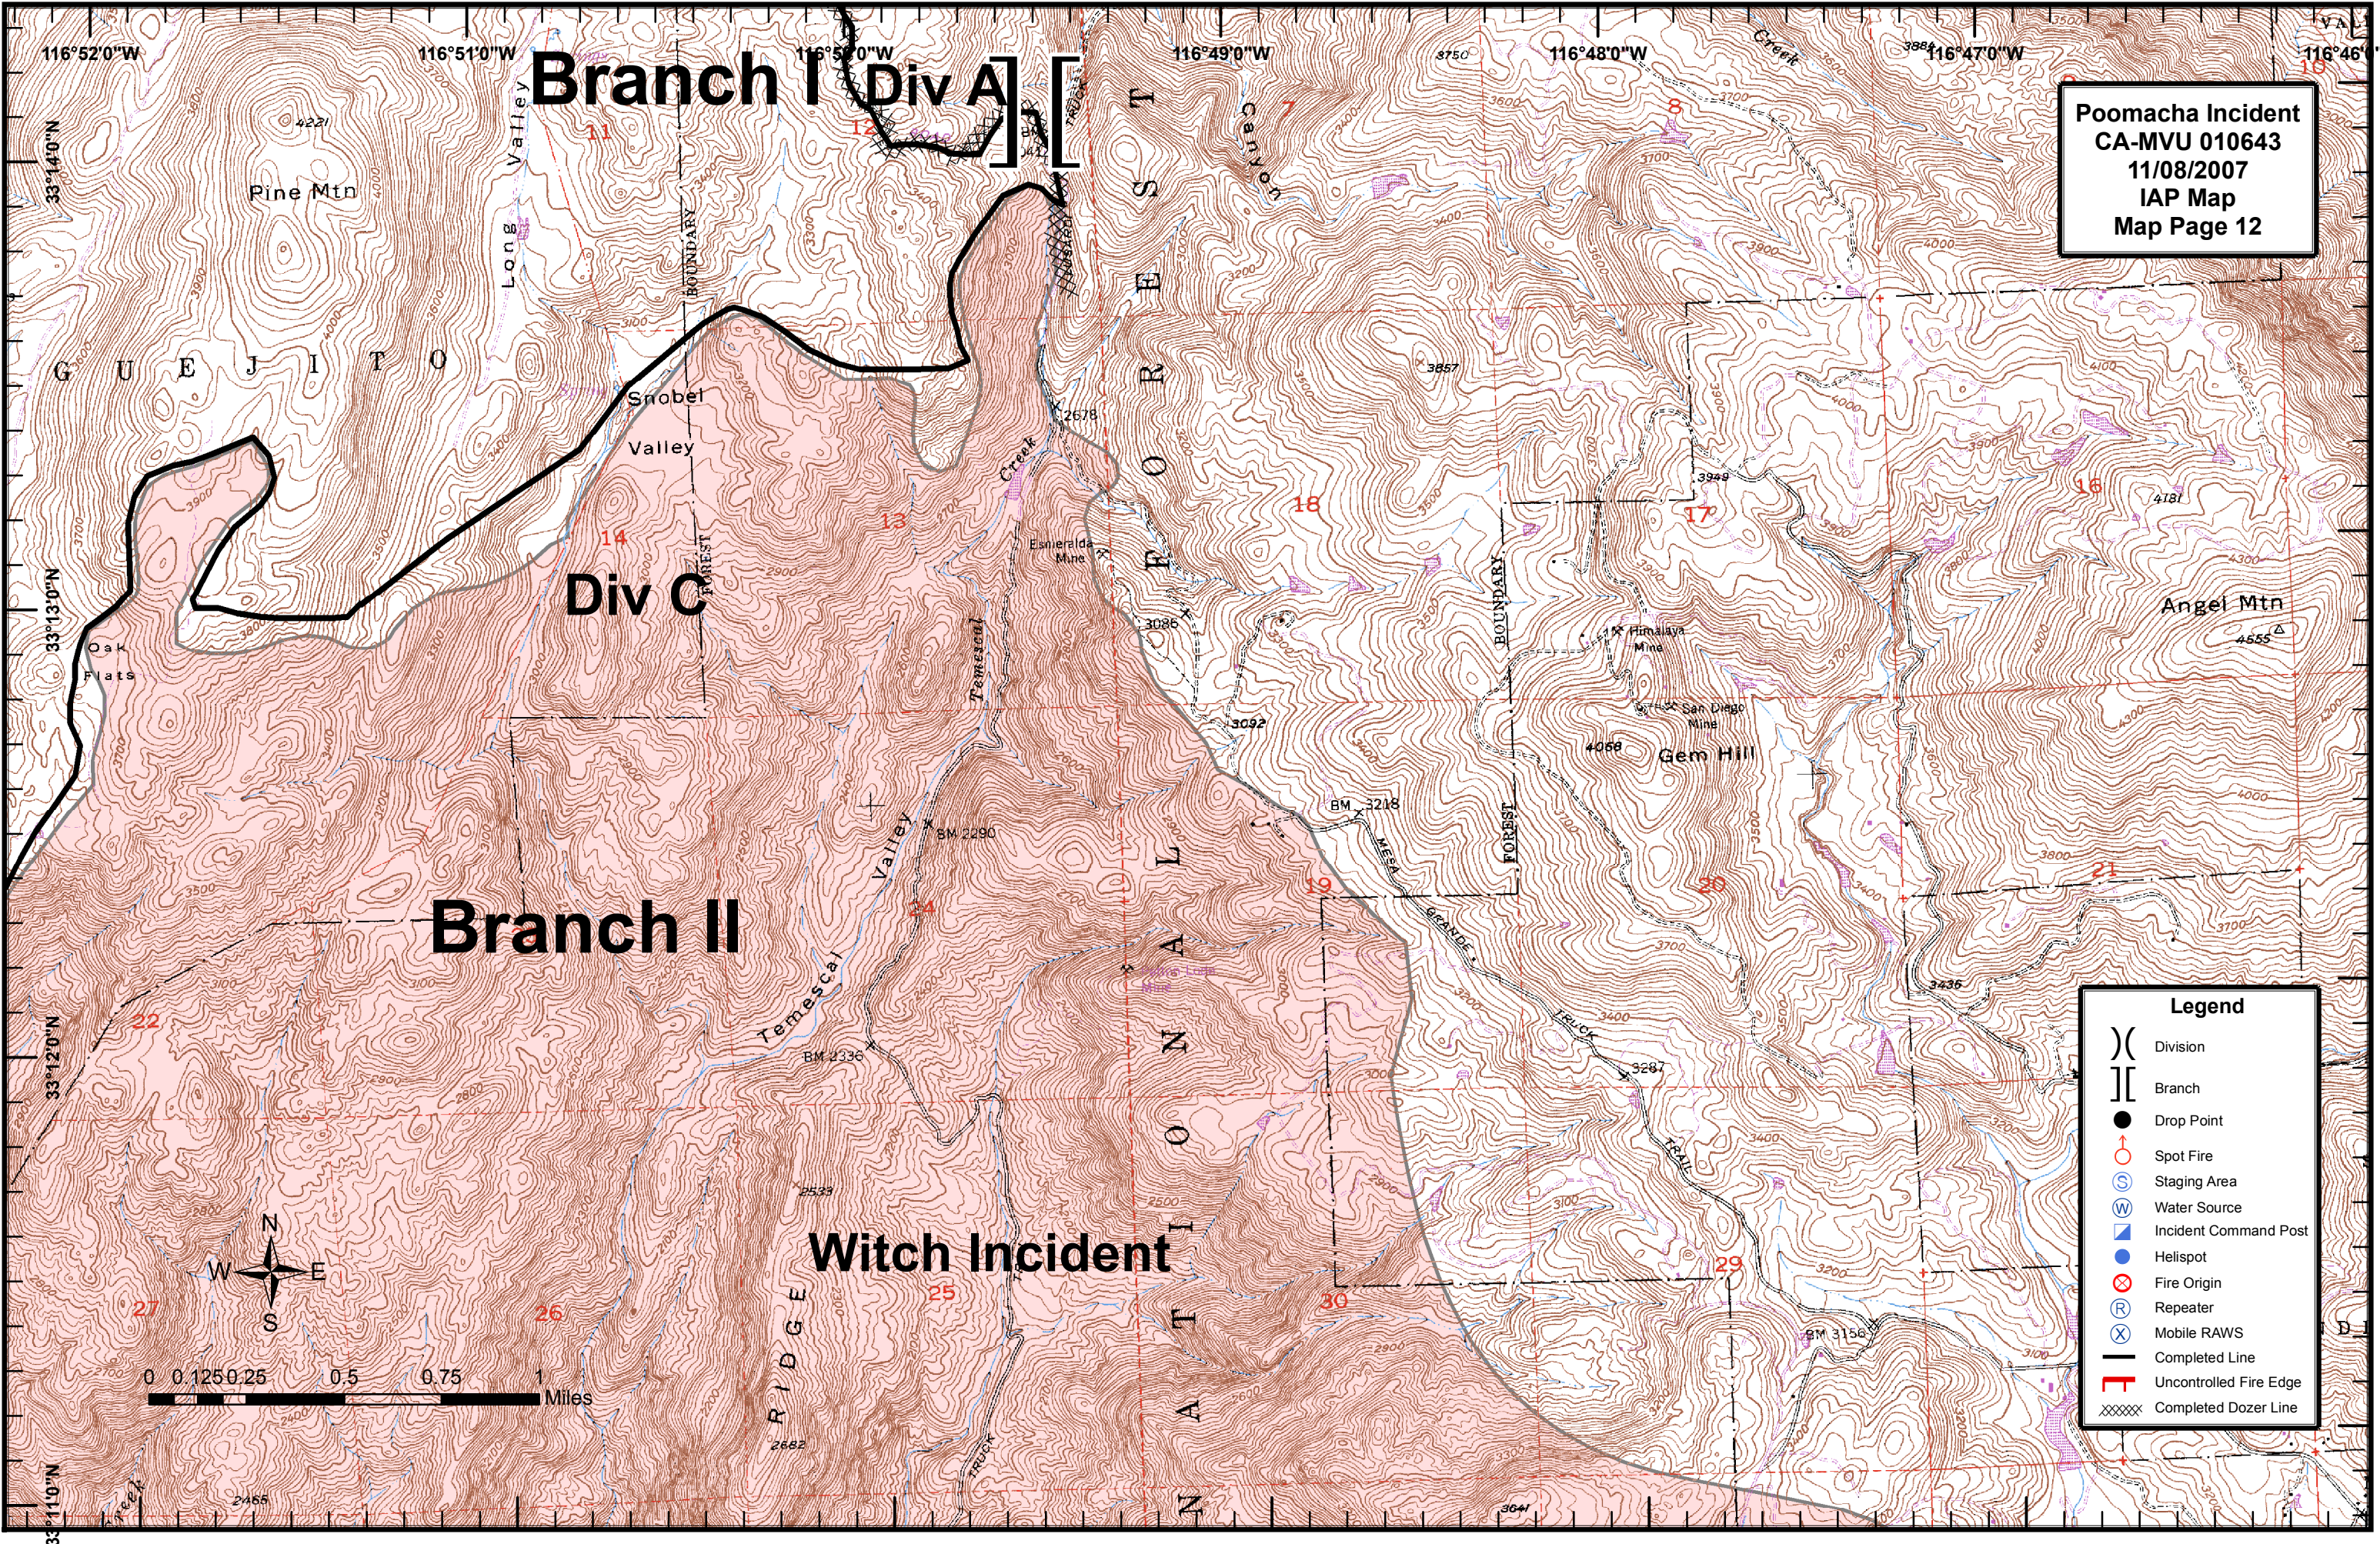

Poomacha Incident
CA-MVU 010643
11/08/2007
IAP Map
Map Page 12

Legend	
	Division
	Branch
	Drop Point
	Spot Fire
	Staging Area
	Water Source
	Incident Command Post
	Helispot
	Fire Origin
	Repeater
	Mobile RAWS
	Completed Line
	Uncontrolled Fire Edge
	Completed Dozer Line