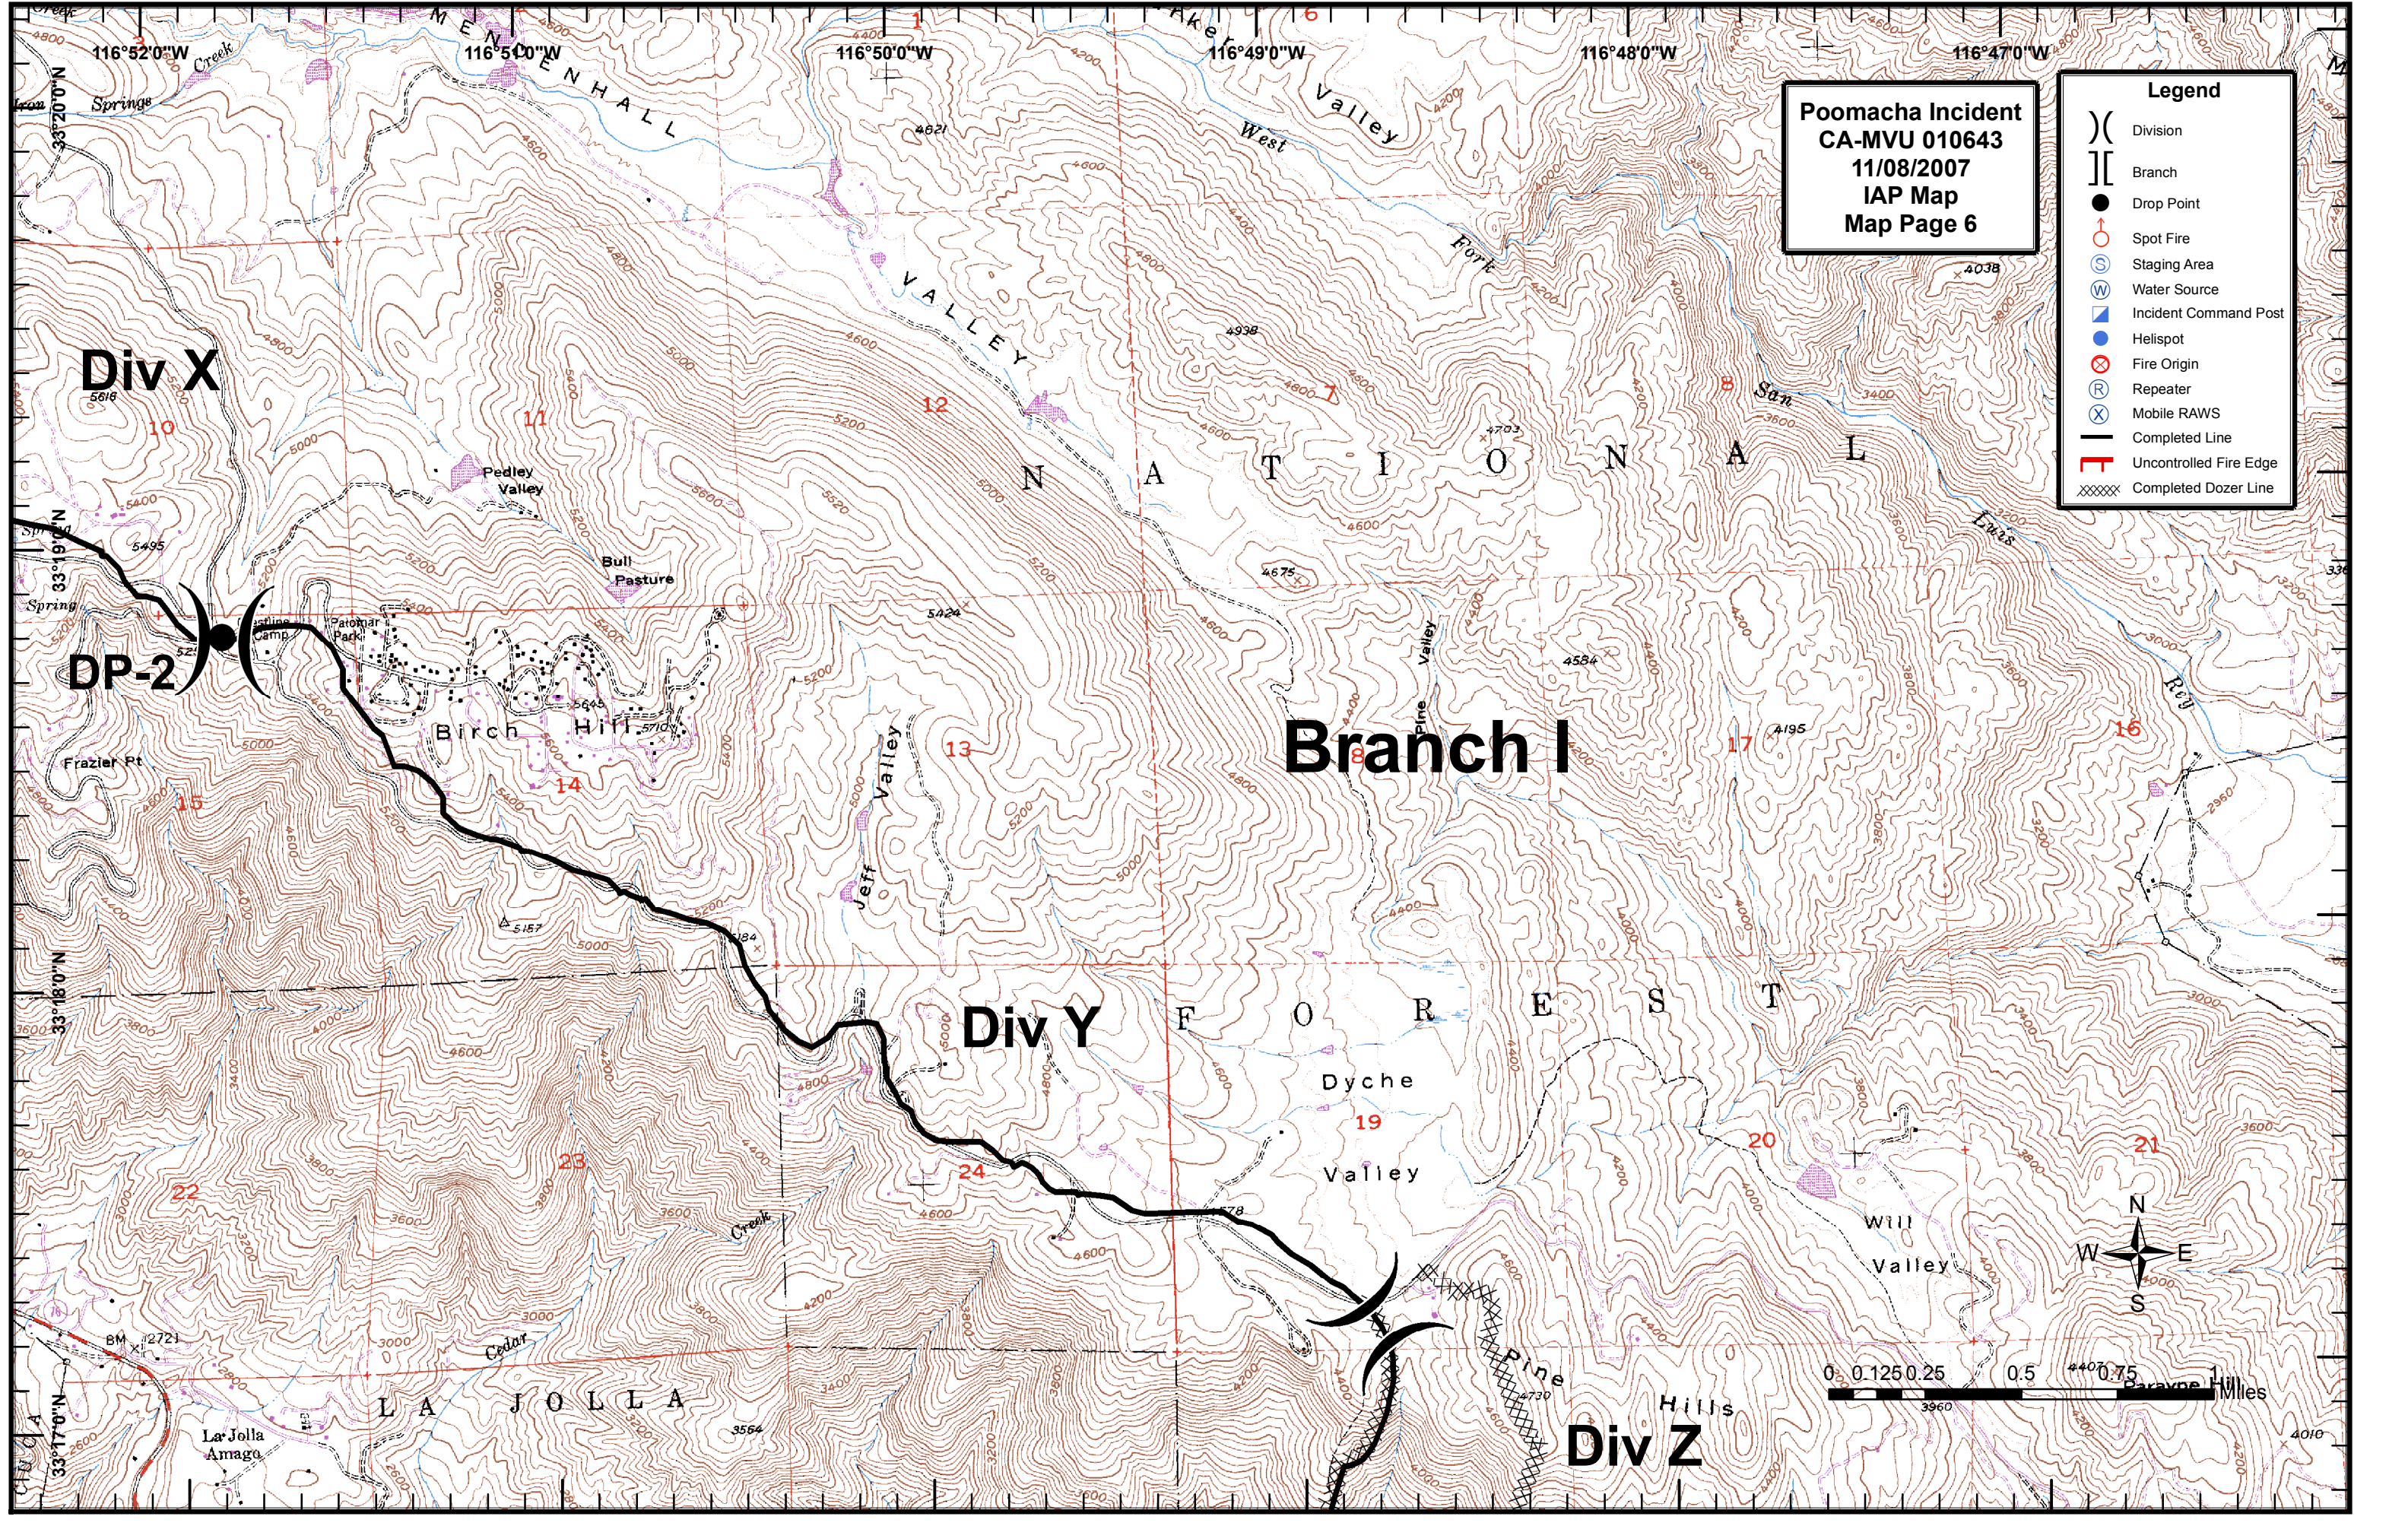

Poomacha Incident
CA-MVU 010643
11/08/2007
IAP Map
Map Page 6

Legend

- () Division
- [] Branch
- Drop Point
- Spot Fire
- ⊙ Staging Area
- ⊕ Water Source
- ▣ Incident Command Post
- Helispot
- ⊗ Fire Origin
- ⊕ Repeater
- ⊗ Mobile RAWS
- Completed Line
- ┌ Uncontrolled Fire Edge
- XXXXX Completed Dozer Line

Div X

DP-2

Branch I

Div Y

Div Z