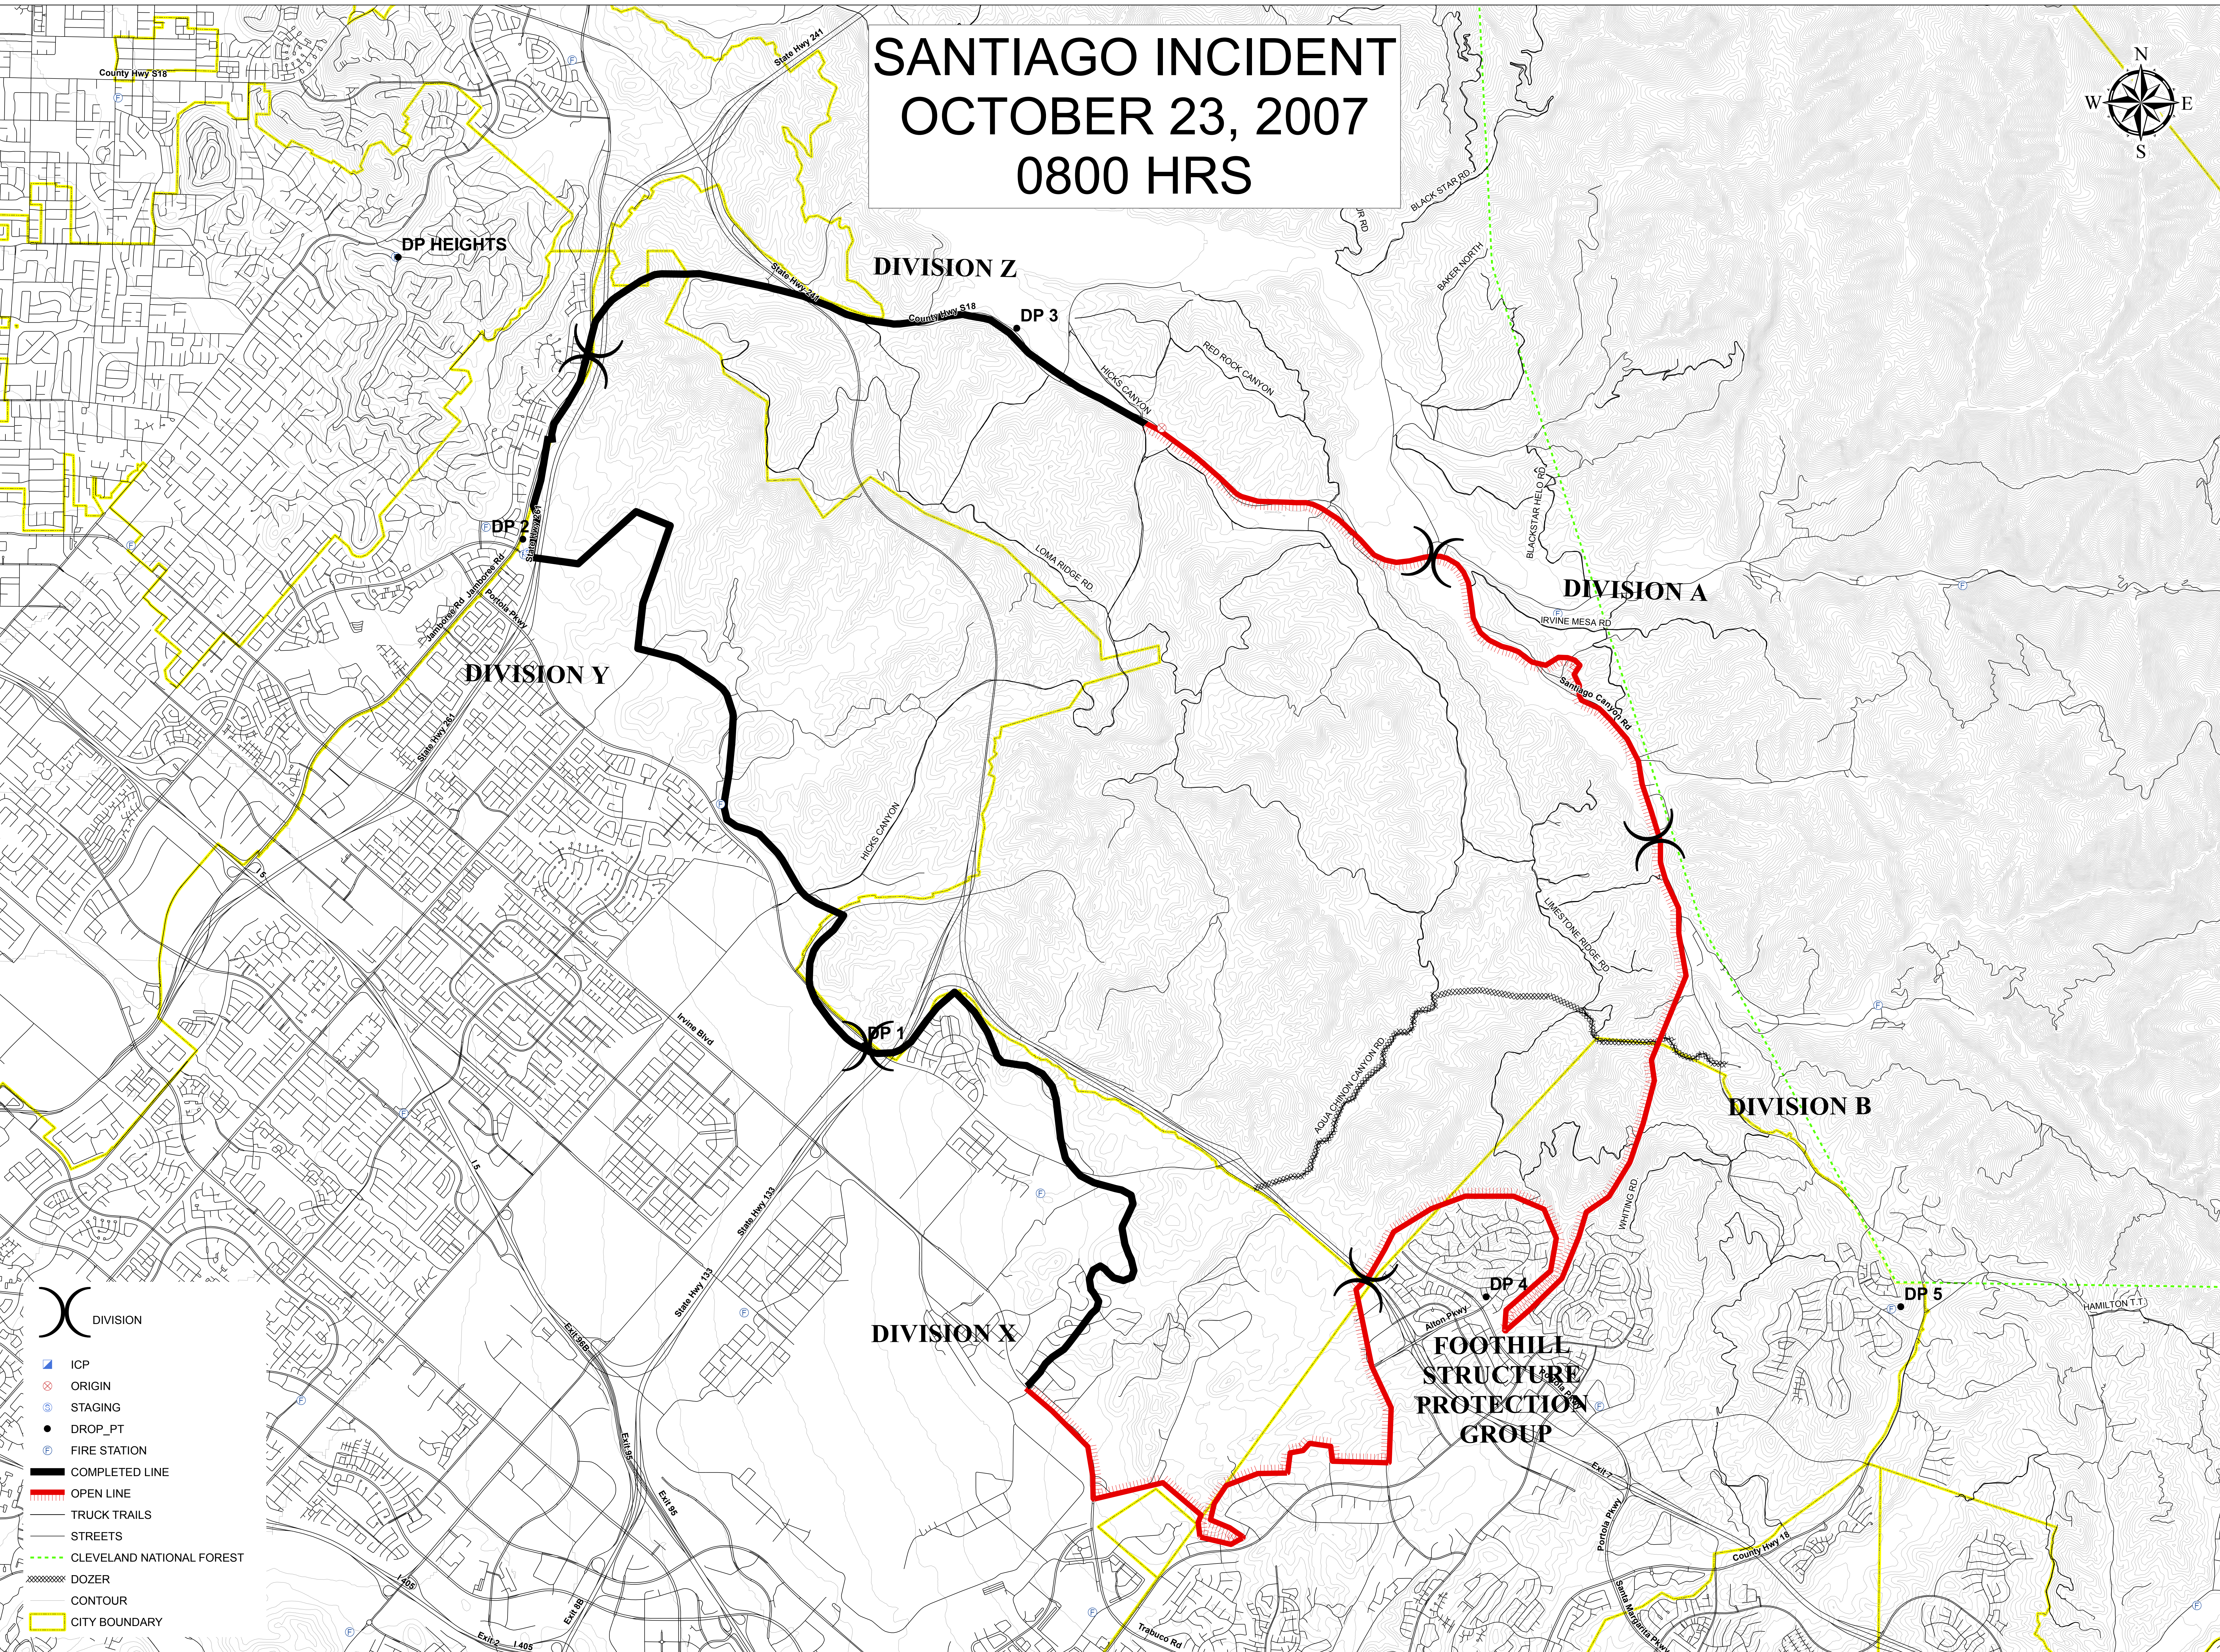

SANTIAGO INCIDENT OCTOBER 23, 2007 0800 HRS

- DIVISION
- ICP
- ORIGIN
- STAGING
- DROP_PT
- FIRE STATION
- COMPLETED LINE
- OPEN LINE
- TRUCK TRAILS
- STREETS
- CLEVELAND NATIONAL FOREST
- DOZER
- CONTOUR
- CITY BOUNDARY