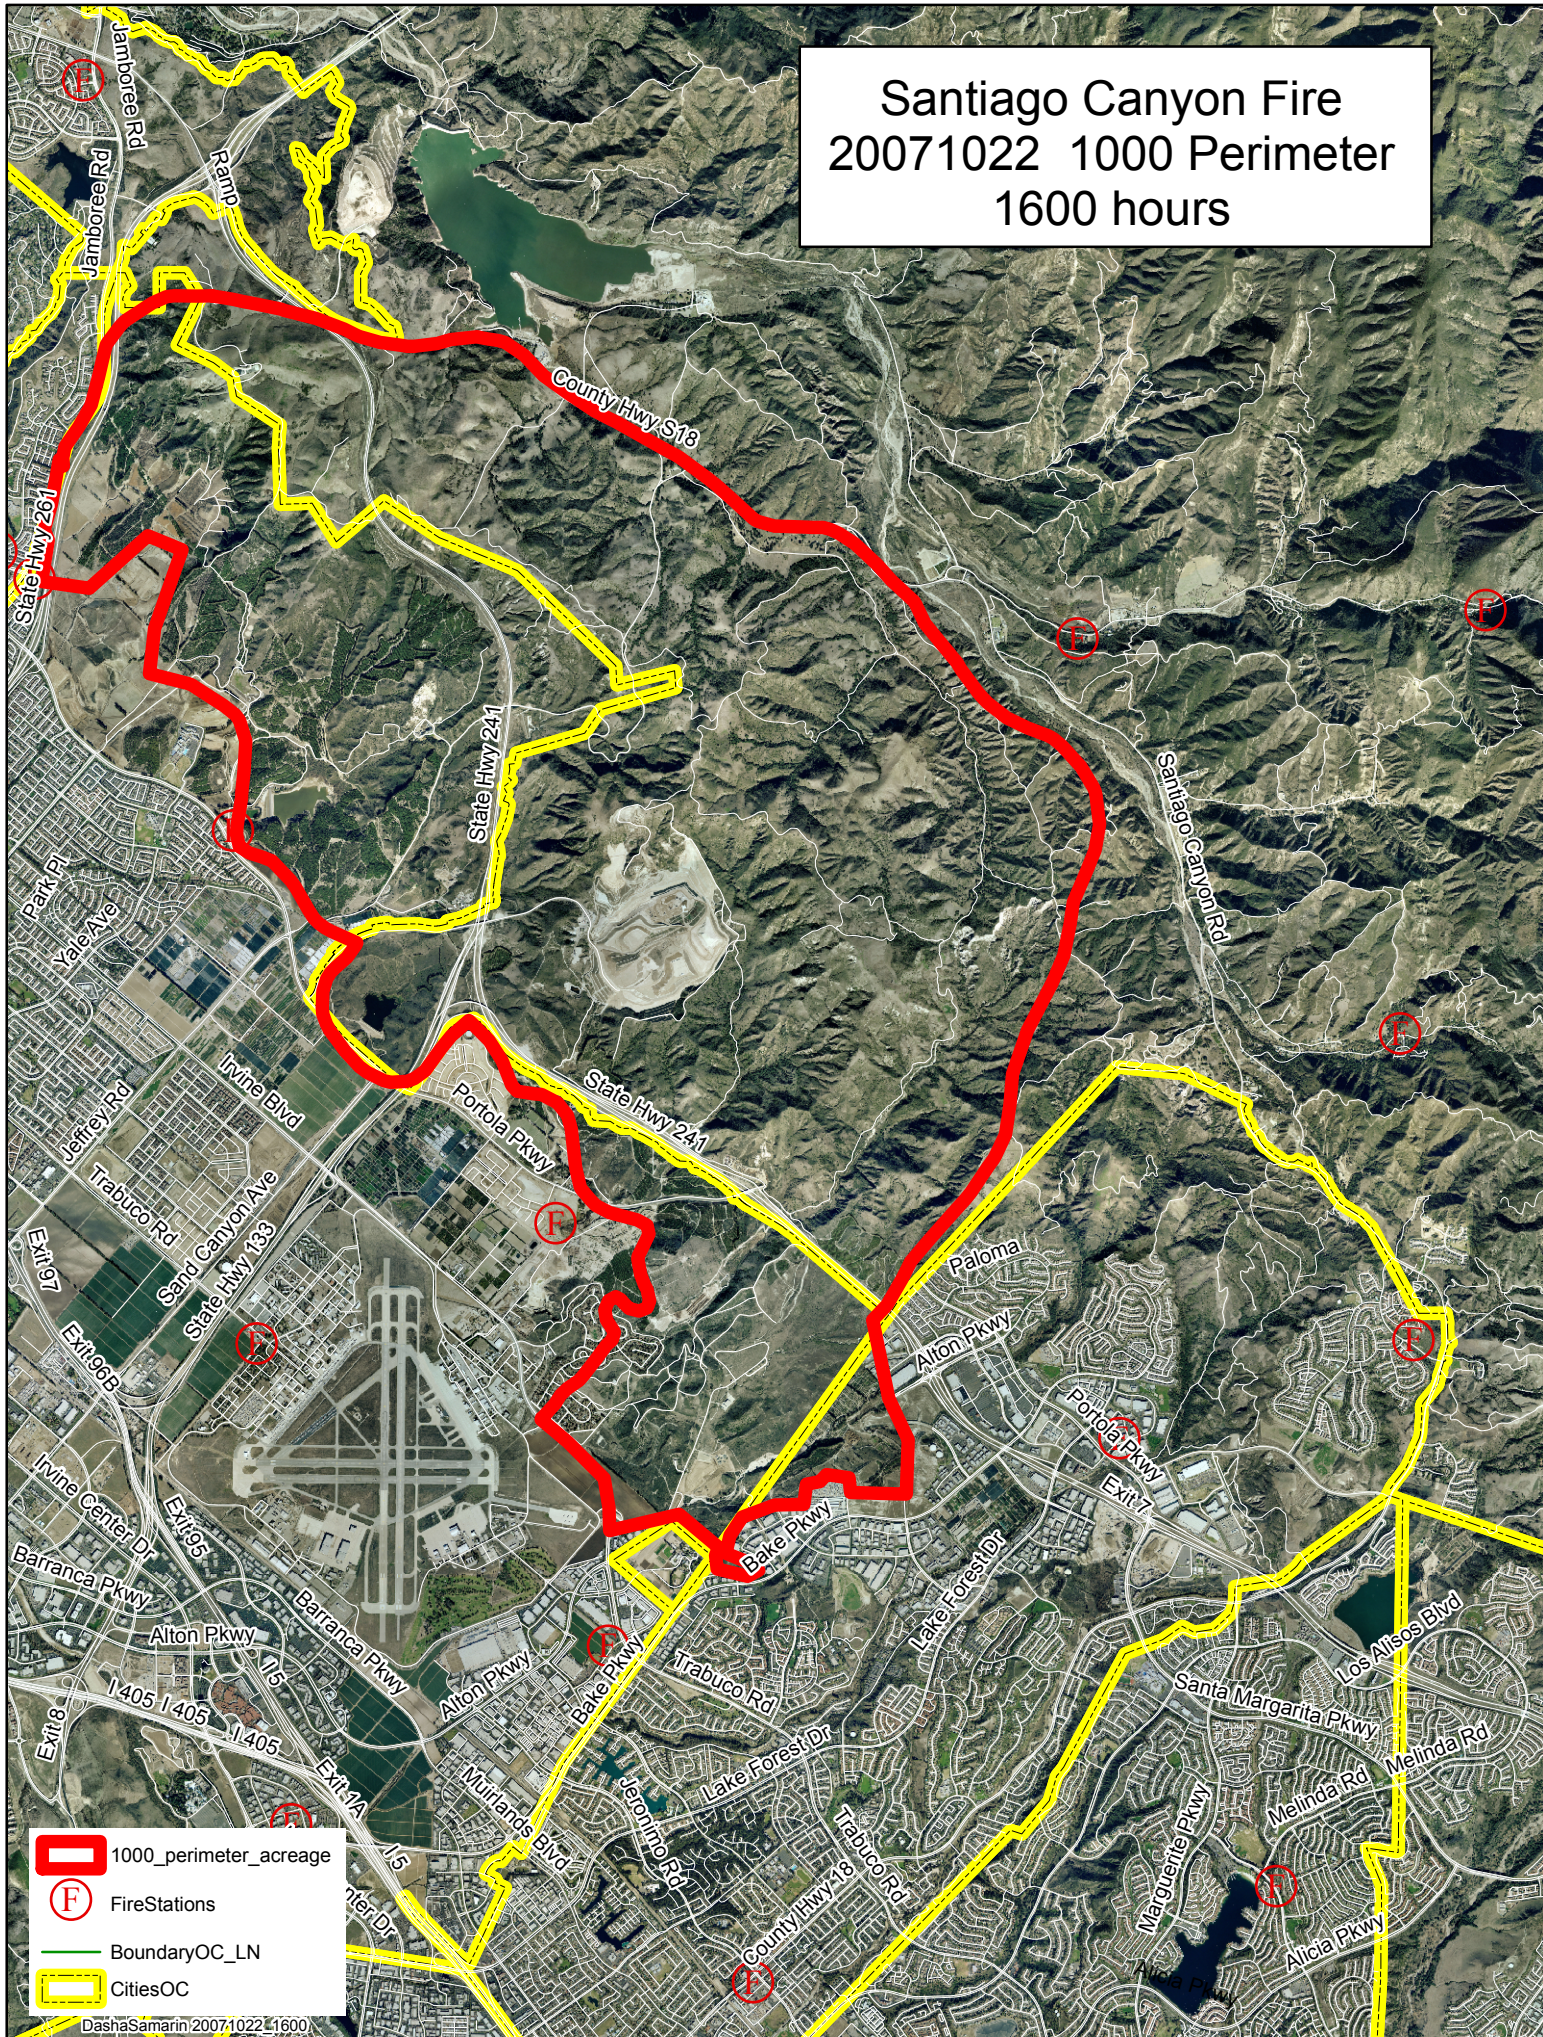

Santiago Canyon Fire 20071022 1000 Perimeter 1600 hours

- 1000_perimeter_acreage
- FireStations
- BoundaryOC_LN
- CitiesOC