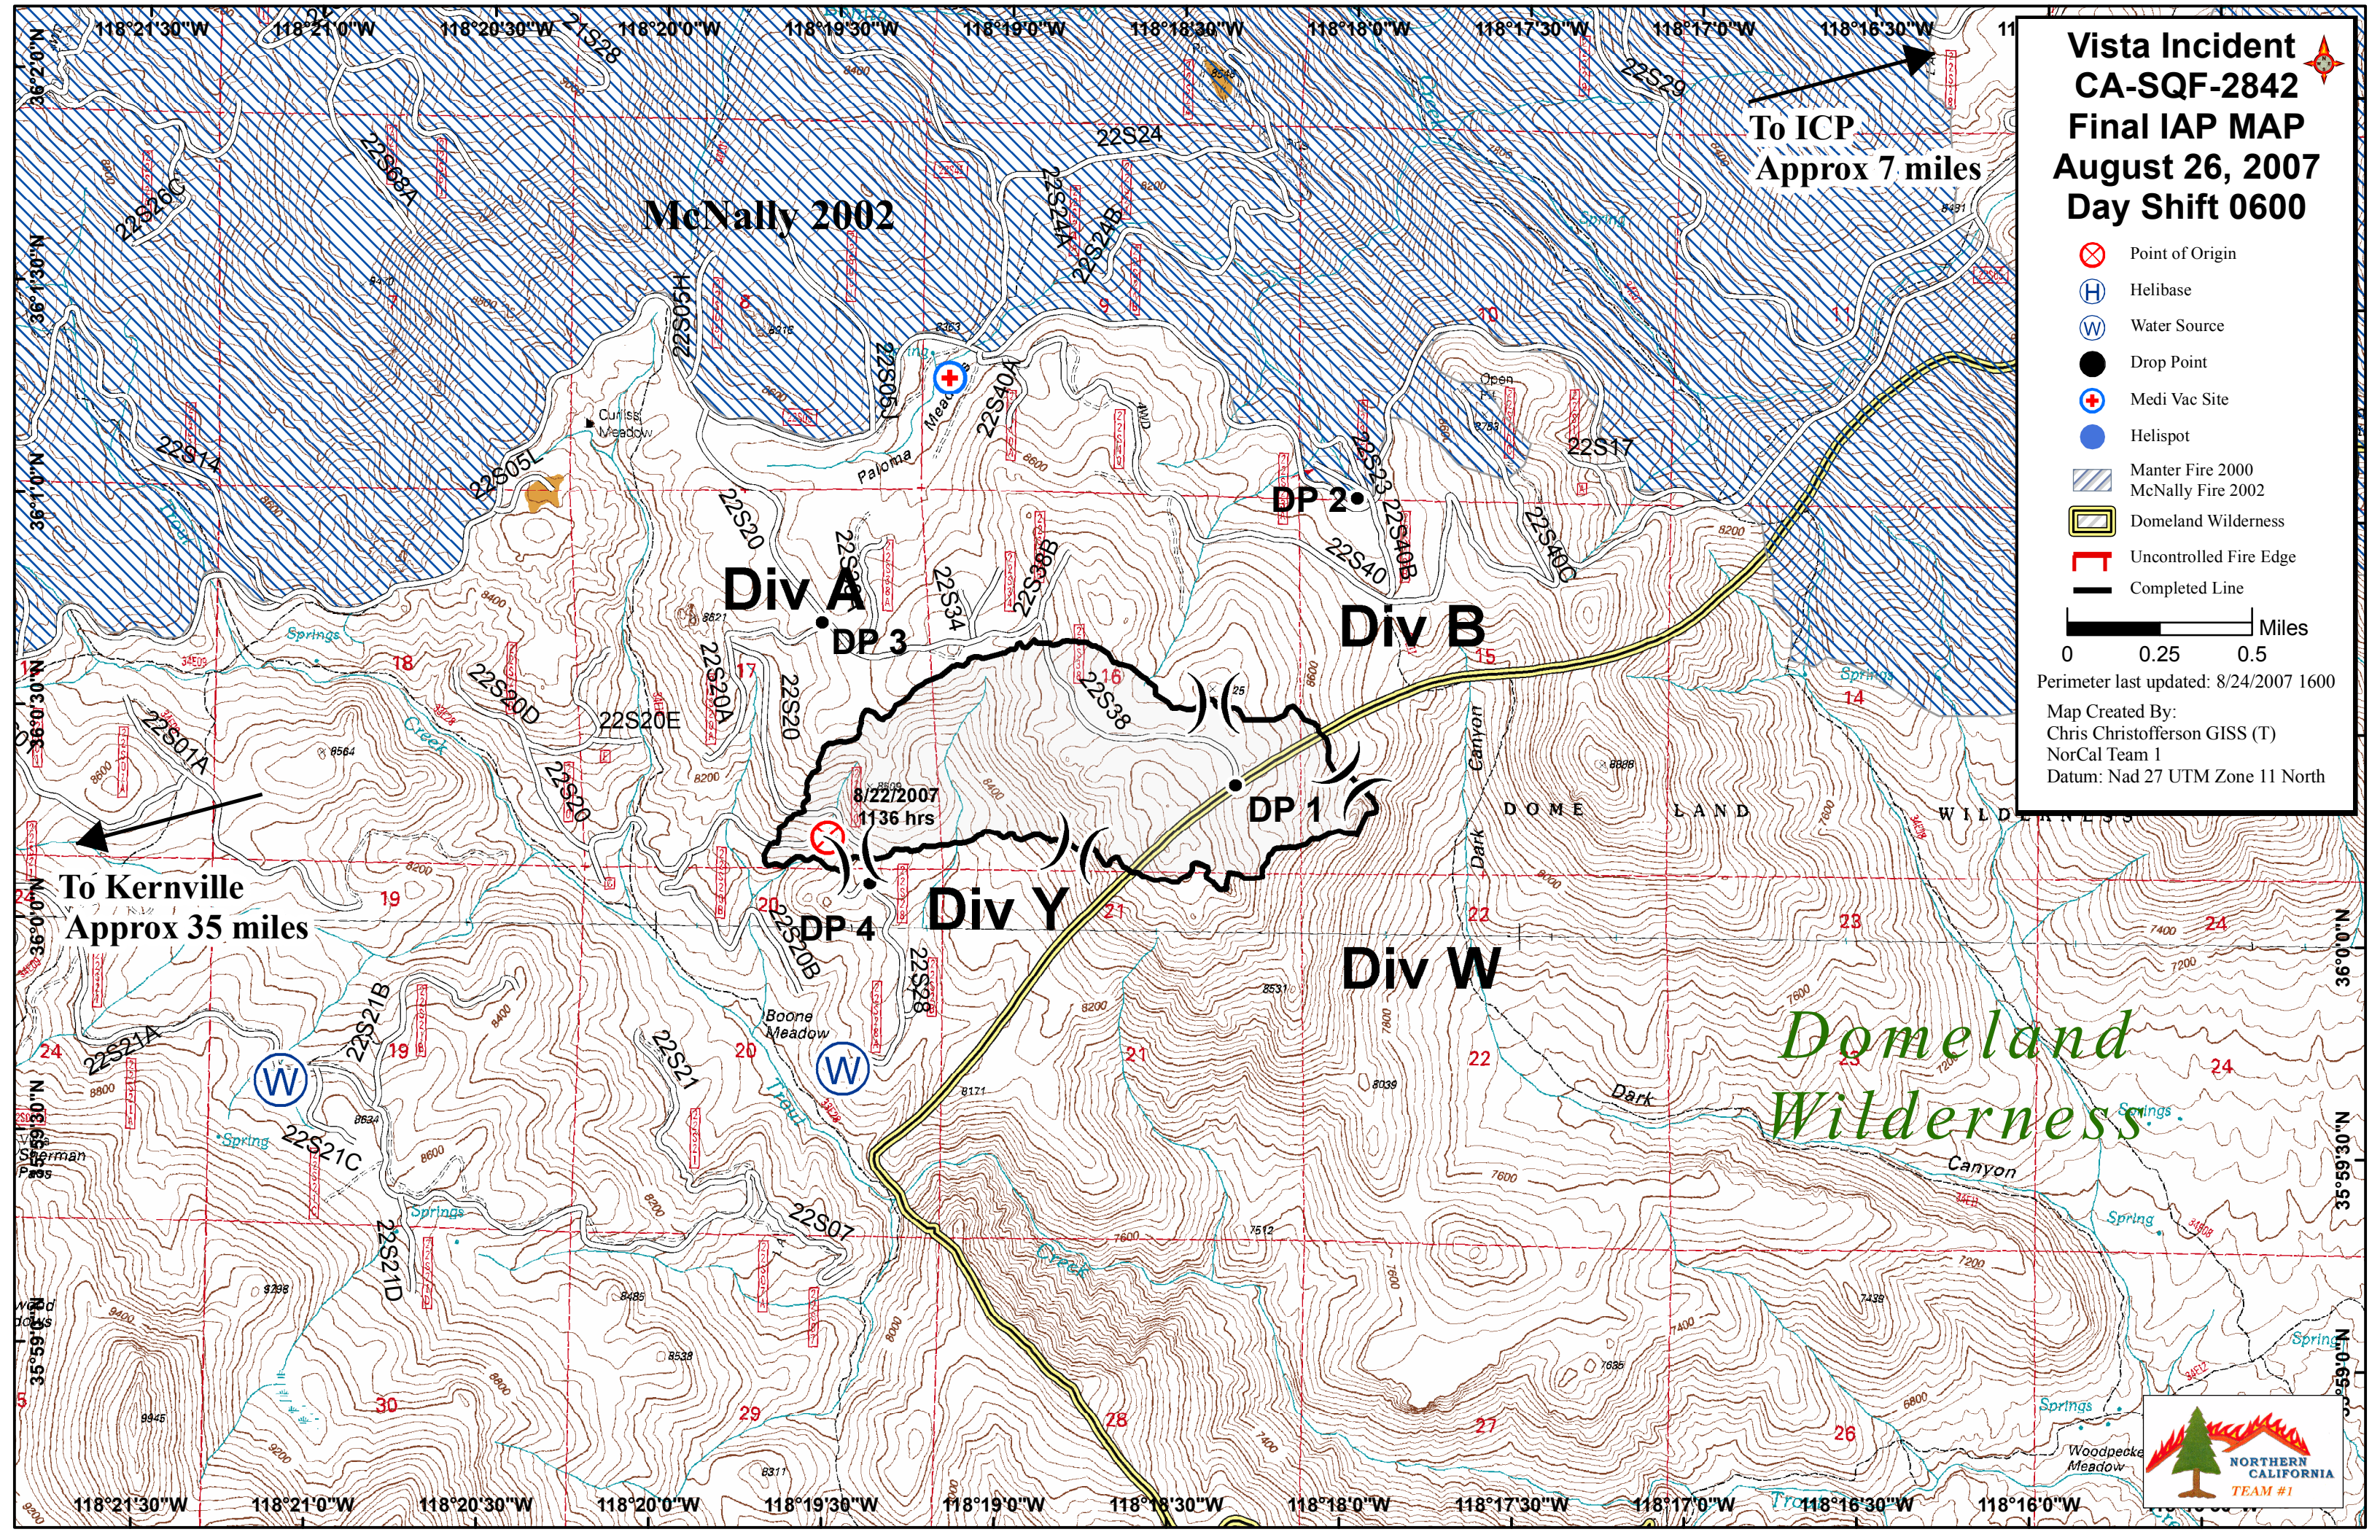

**Vista Incident  
CA-SQF-2842  
Final IAP MAP  
August 26, 2007  
Day Shift 0600**

-  Point of Origin
-  Helibase
-  Water Source
-  Drop Point
-  Medi Vac Site
-  Helispot
-  Manter Fire 2000  
McNally Fire 2002
-  Domeland Wilderness
-  Uncontrolled Fire Edge
-  Completed Line

Perimeter last updated: 8/24/2007 1600

Map Created By:  
Chris Christofferson GISS (T)  
NorCal Team 1  
Datum: Nad 27 UTM Zone 11 North

To ICP  
Approx 7 miles

To Kernville  
Approx 35 miles

*Domeland  
Wilderness*