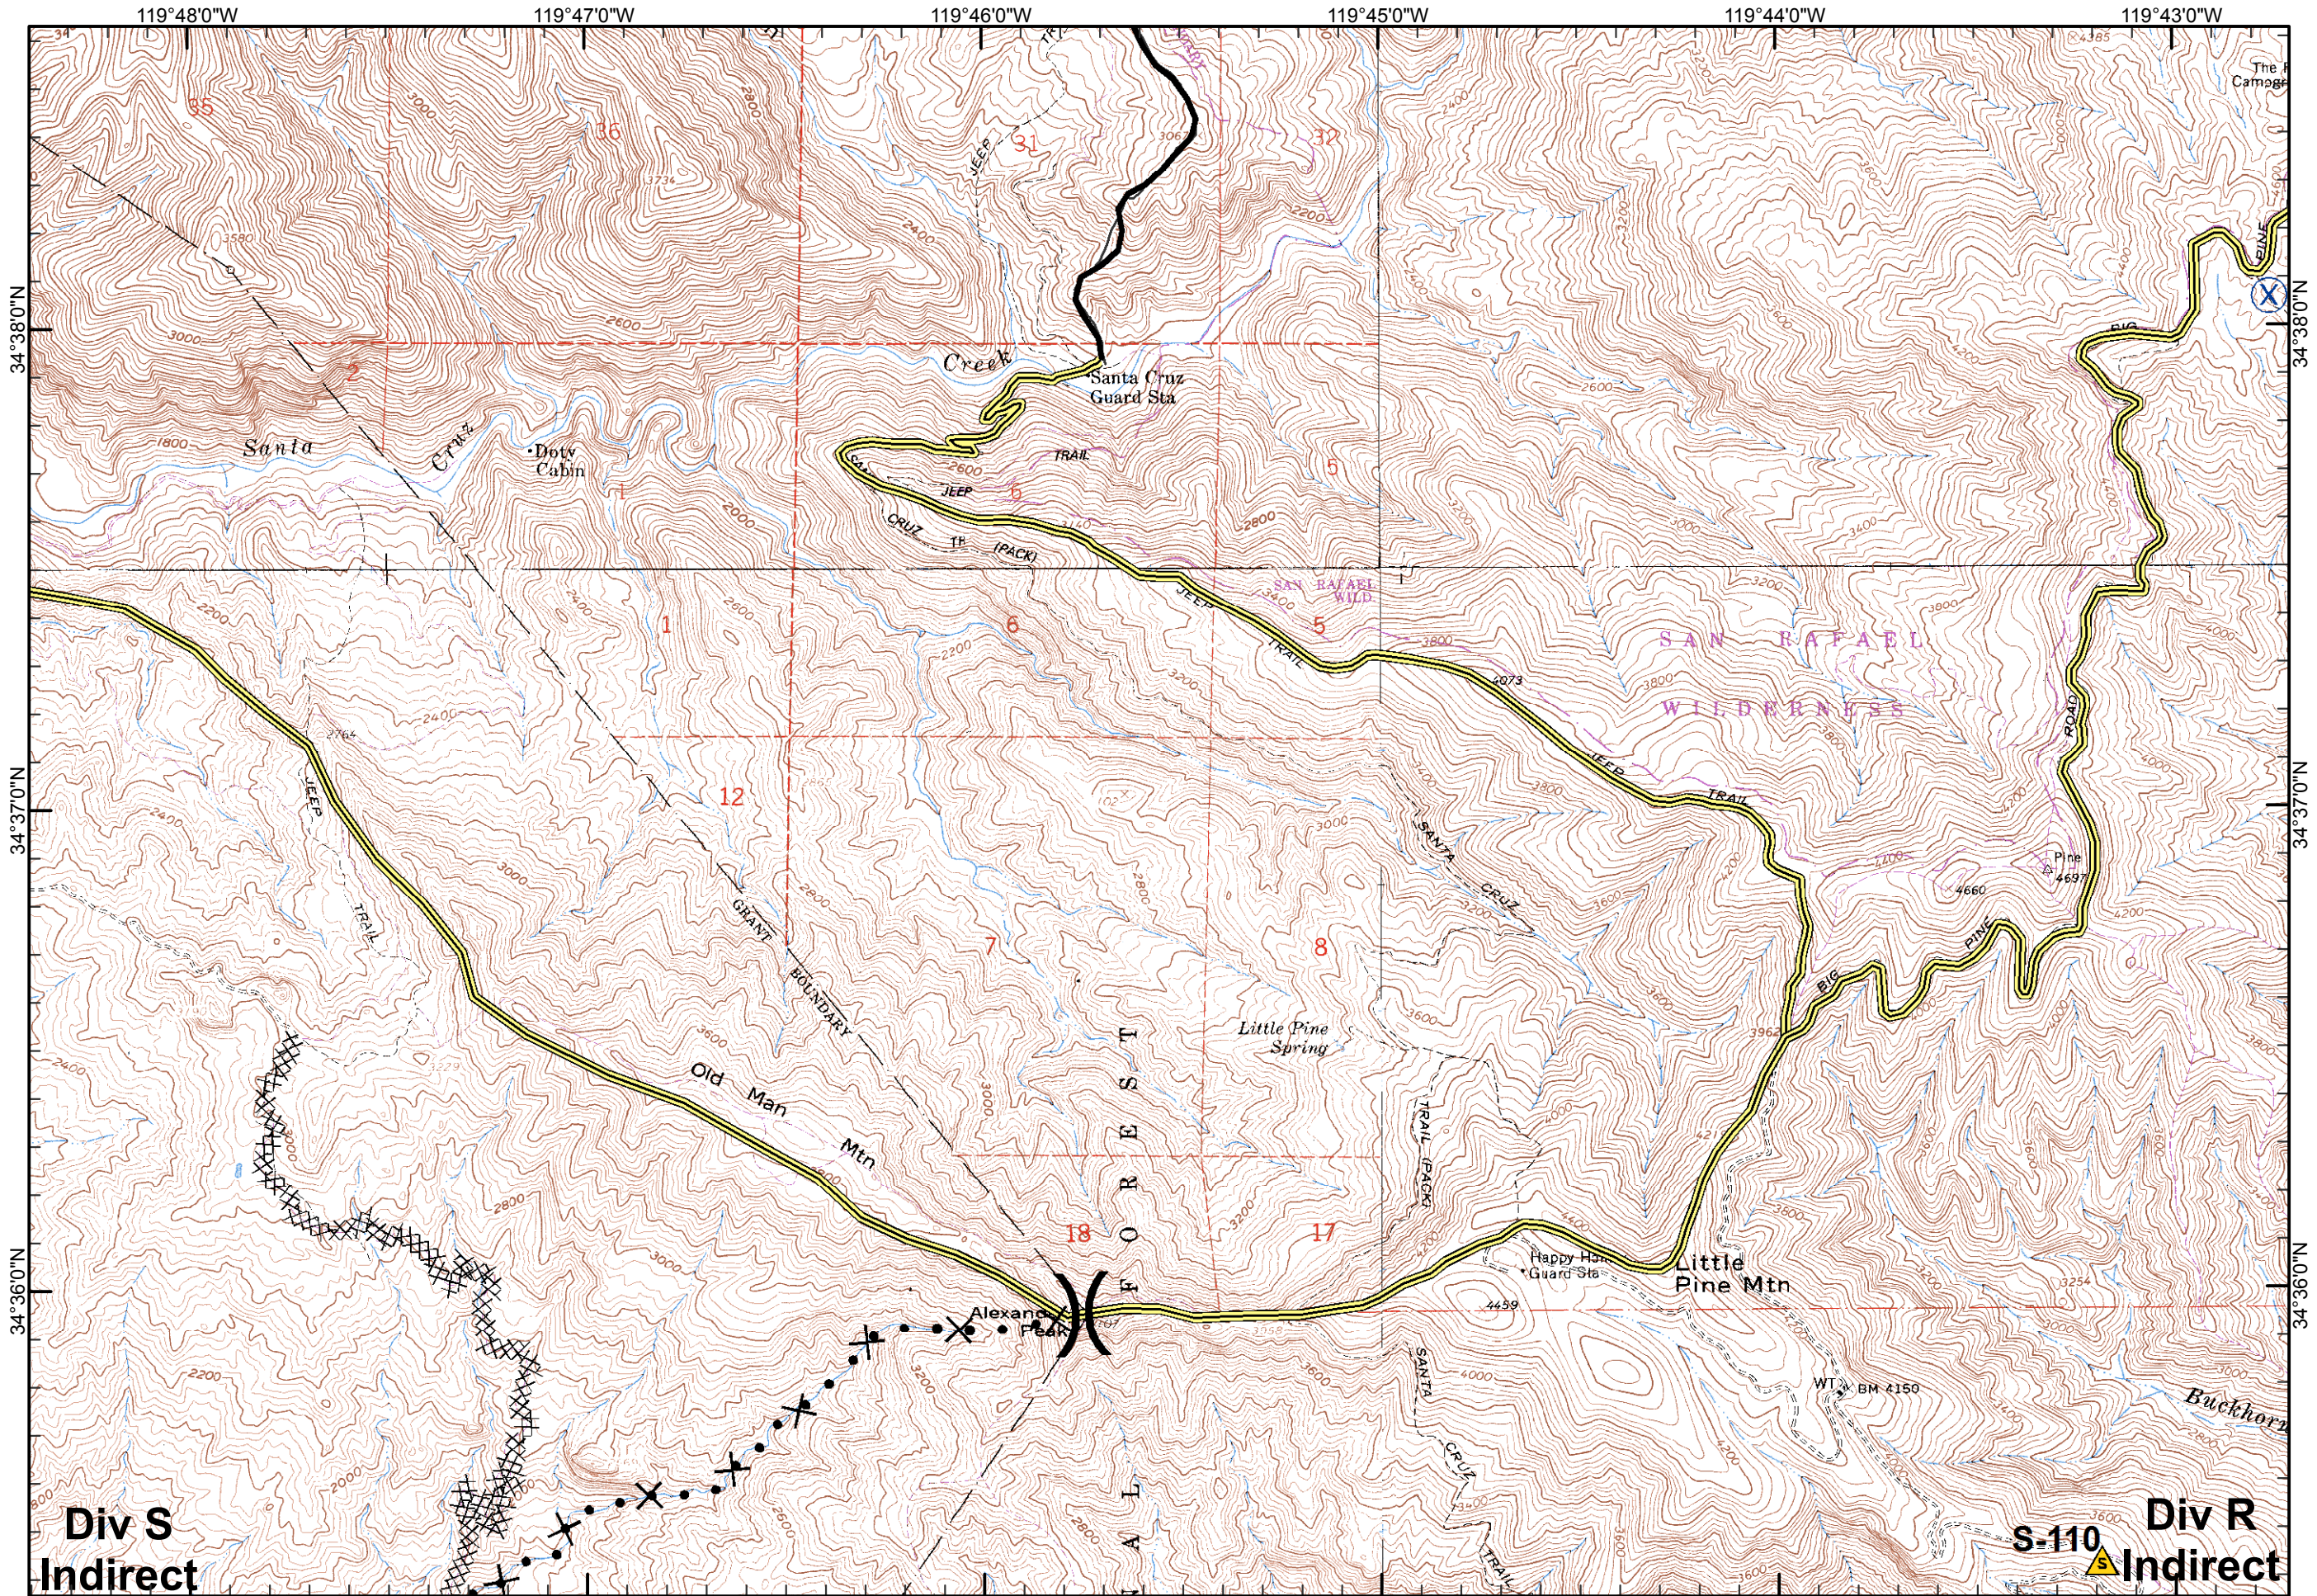

Legend

- () Division
- [] Branch
- ⊗ Fire Origin
- Drop Point
- Structure
- ⊙ Spike Camp
- ▲ Safety Zone
- Helispot
- ⊙ Staging Area
- ⊙ Water Source
- ⊗ Mobile Weather Station
- ⊙ Repeater
- ⊙ Helibase
- ⊙ Spot Fire
- Completed Line
- Uncontrolled Fire Edge
- ⊗ Completed Dozer Line
- Single Blade Dozer
- Road

1:24,000

Miles

0 0.25

EWW
 July 30, 2007
 1903 Hours

Div S
Indirect

S-110 **Div R**
Indirect