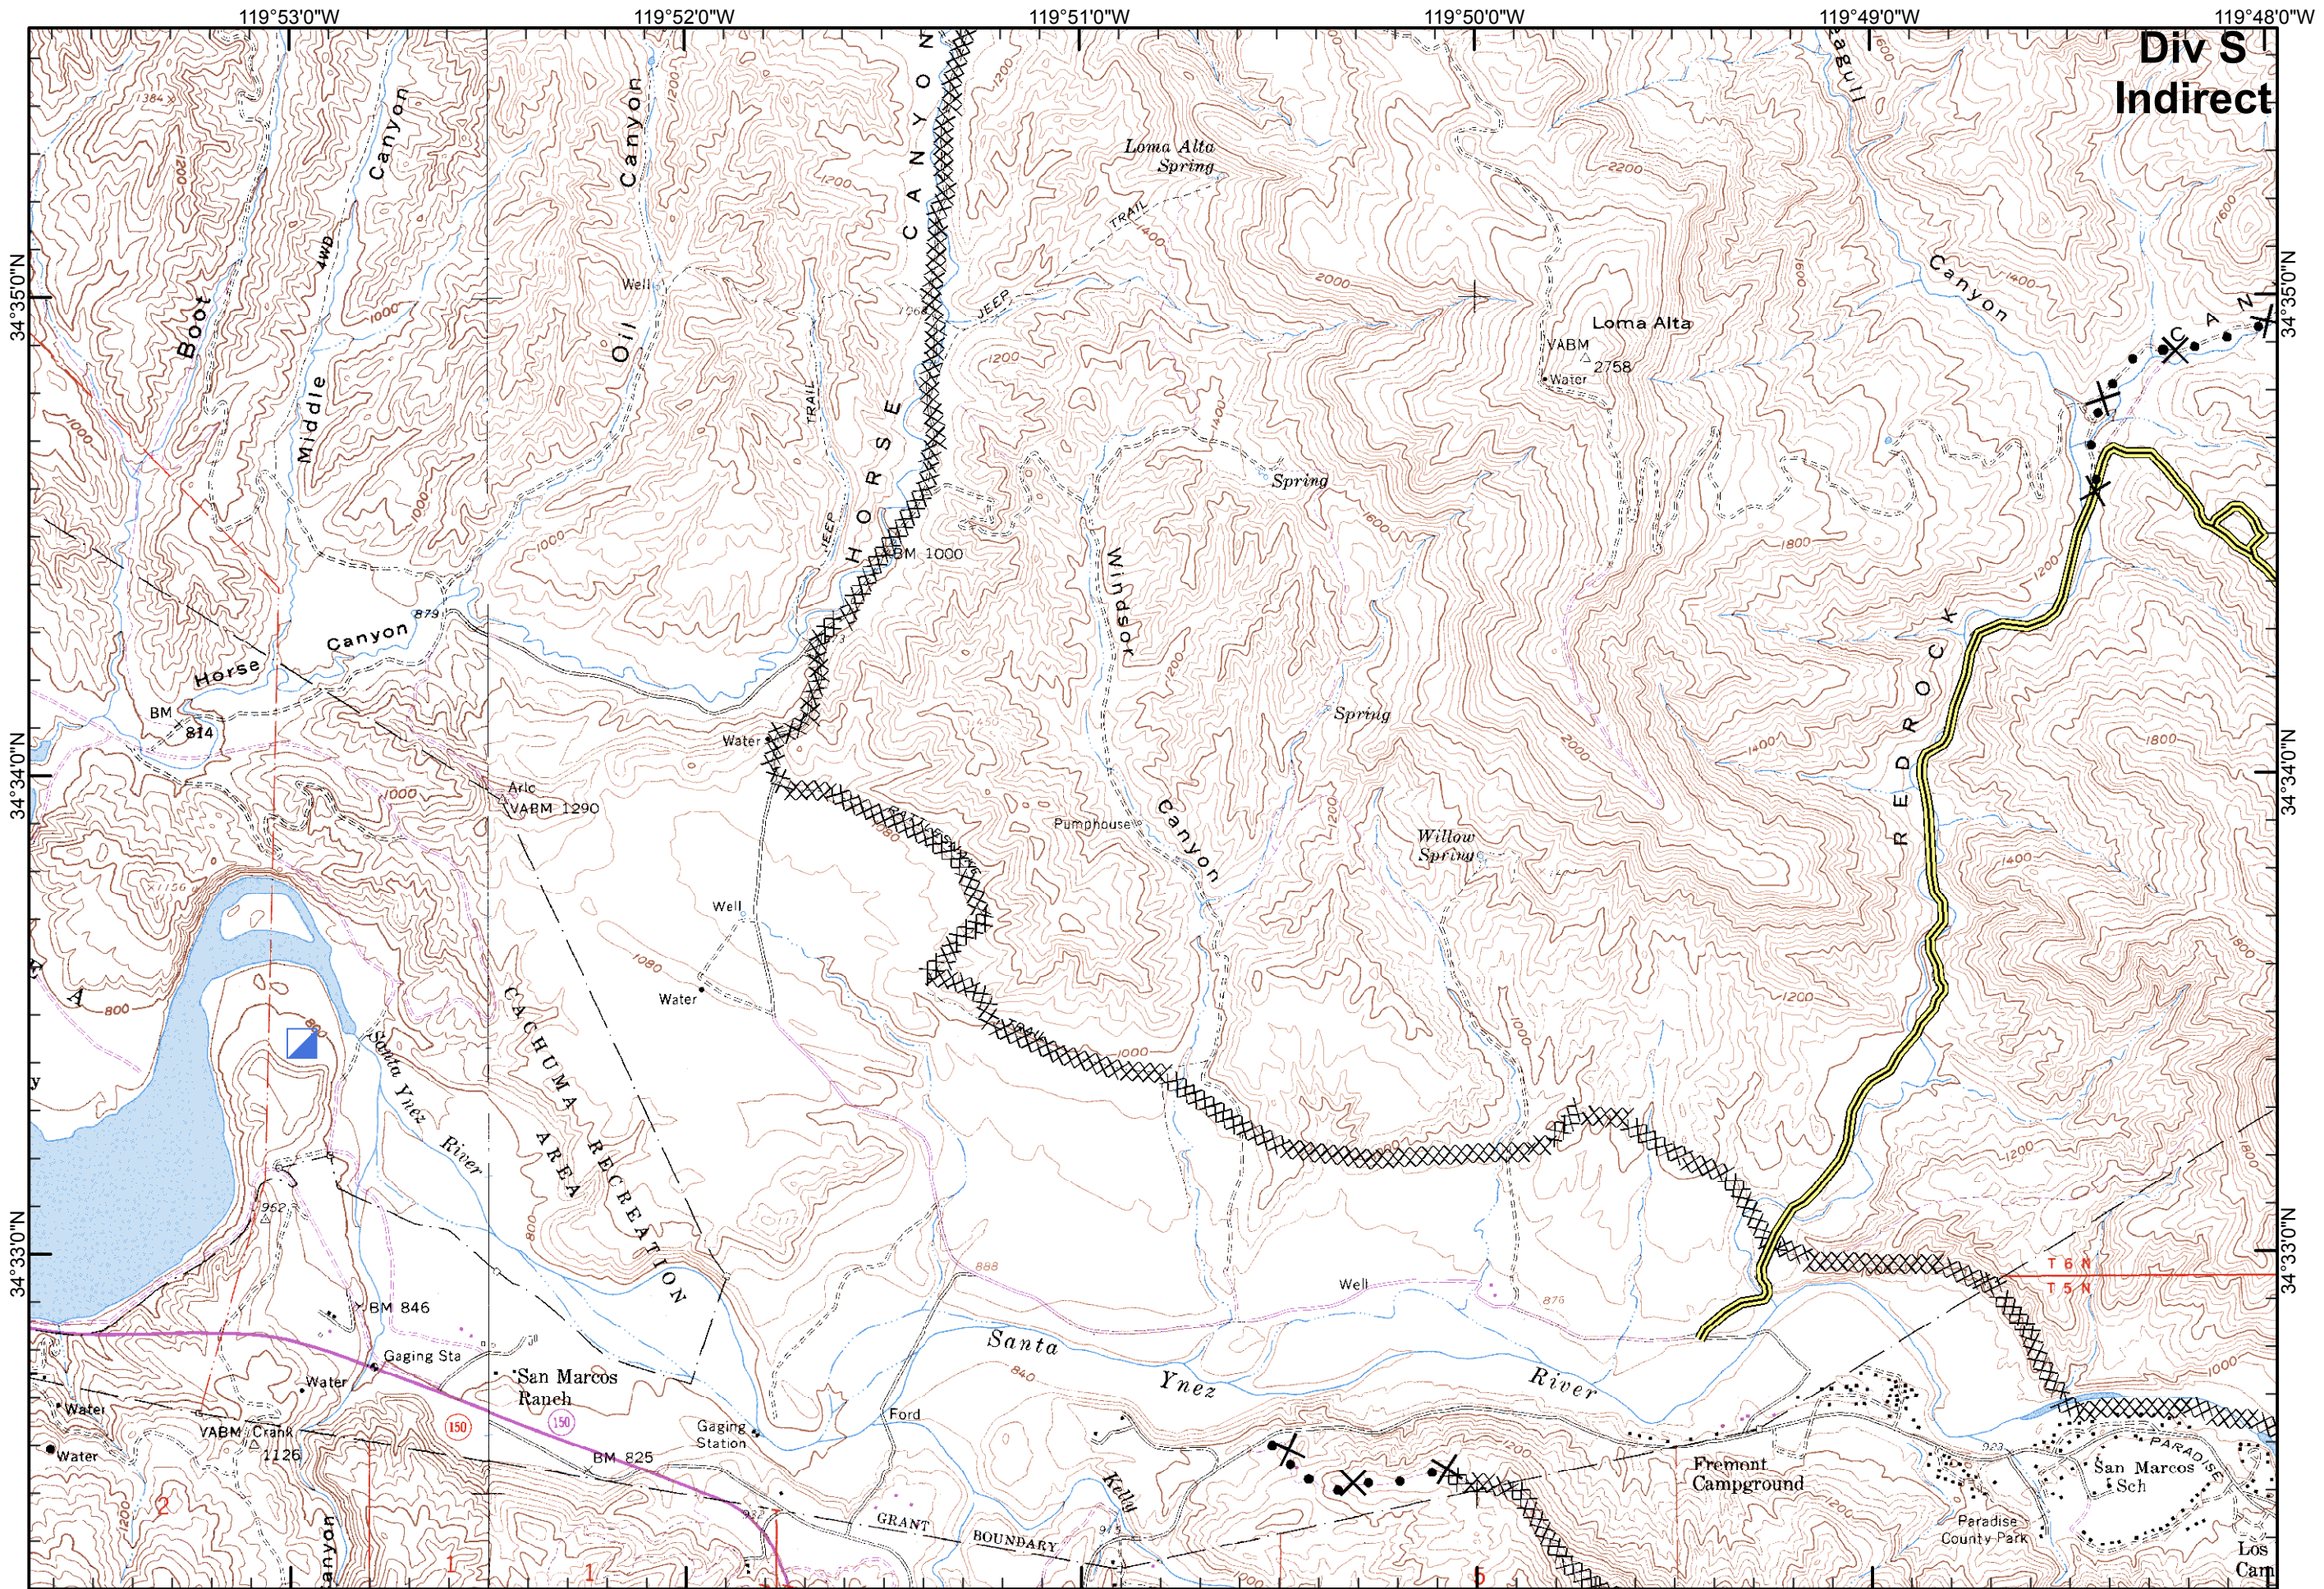

Legend

- () Division
- [] Branch
- ⊗ Fire Origin
- Drop Point
- Structure
- ⊙ Spike Camp
- ▲ Safety Zone
- Helispot
- ⊙ Staging Area
- ⊙ Water Source
- ⊗ Mobile Weather Station
- ⊙ Repeater
- ⊙ Helibase
- ⊙ Spot Fire
- Completed Line
- Uncontrolled Fire Edge
- ⊗ Completed Dozer Line
- Single Blade Dozer
- Road

1:24,000

Miles

0 0.25

EWW
 July 30, 2007
 1903 Hours

Div S
 Indirect