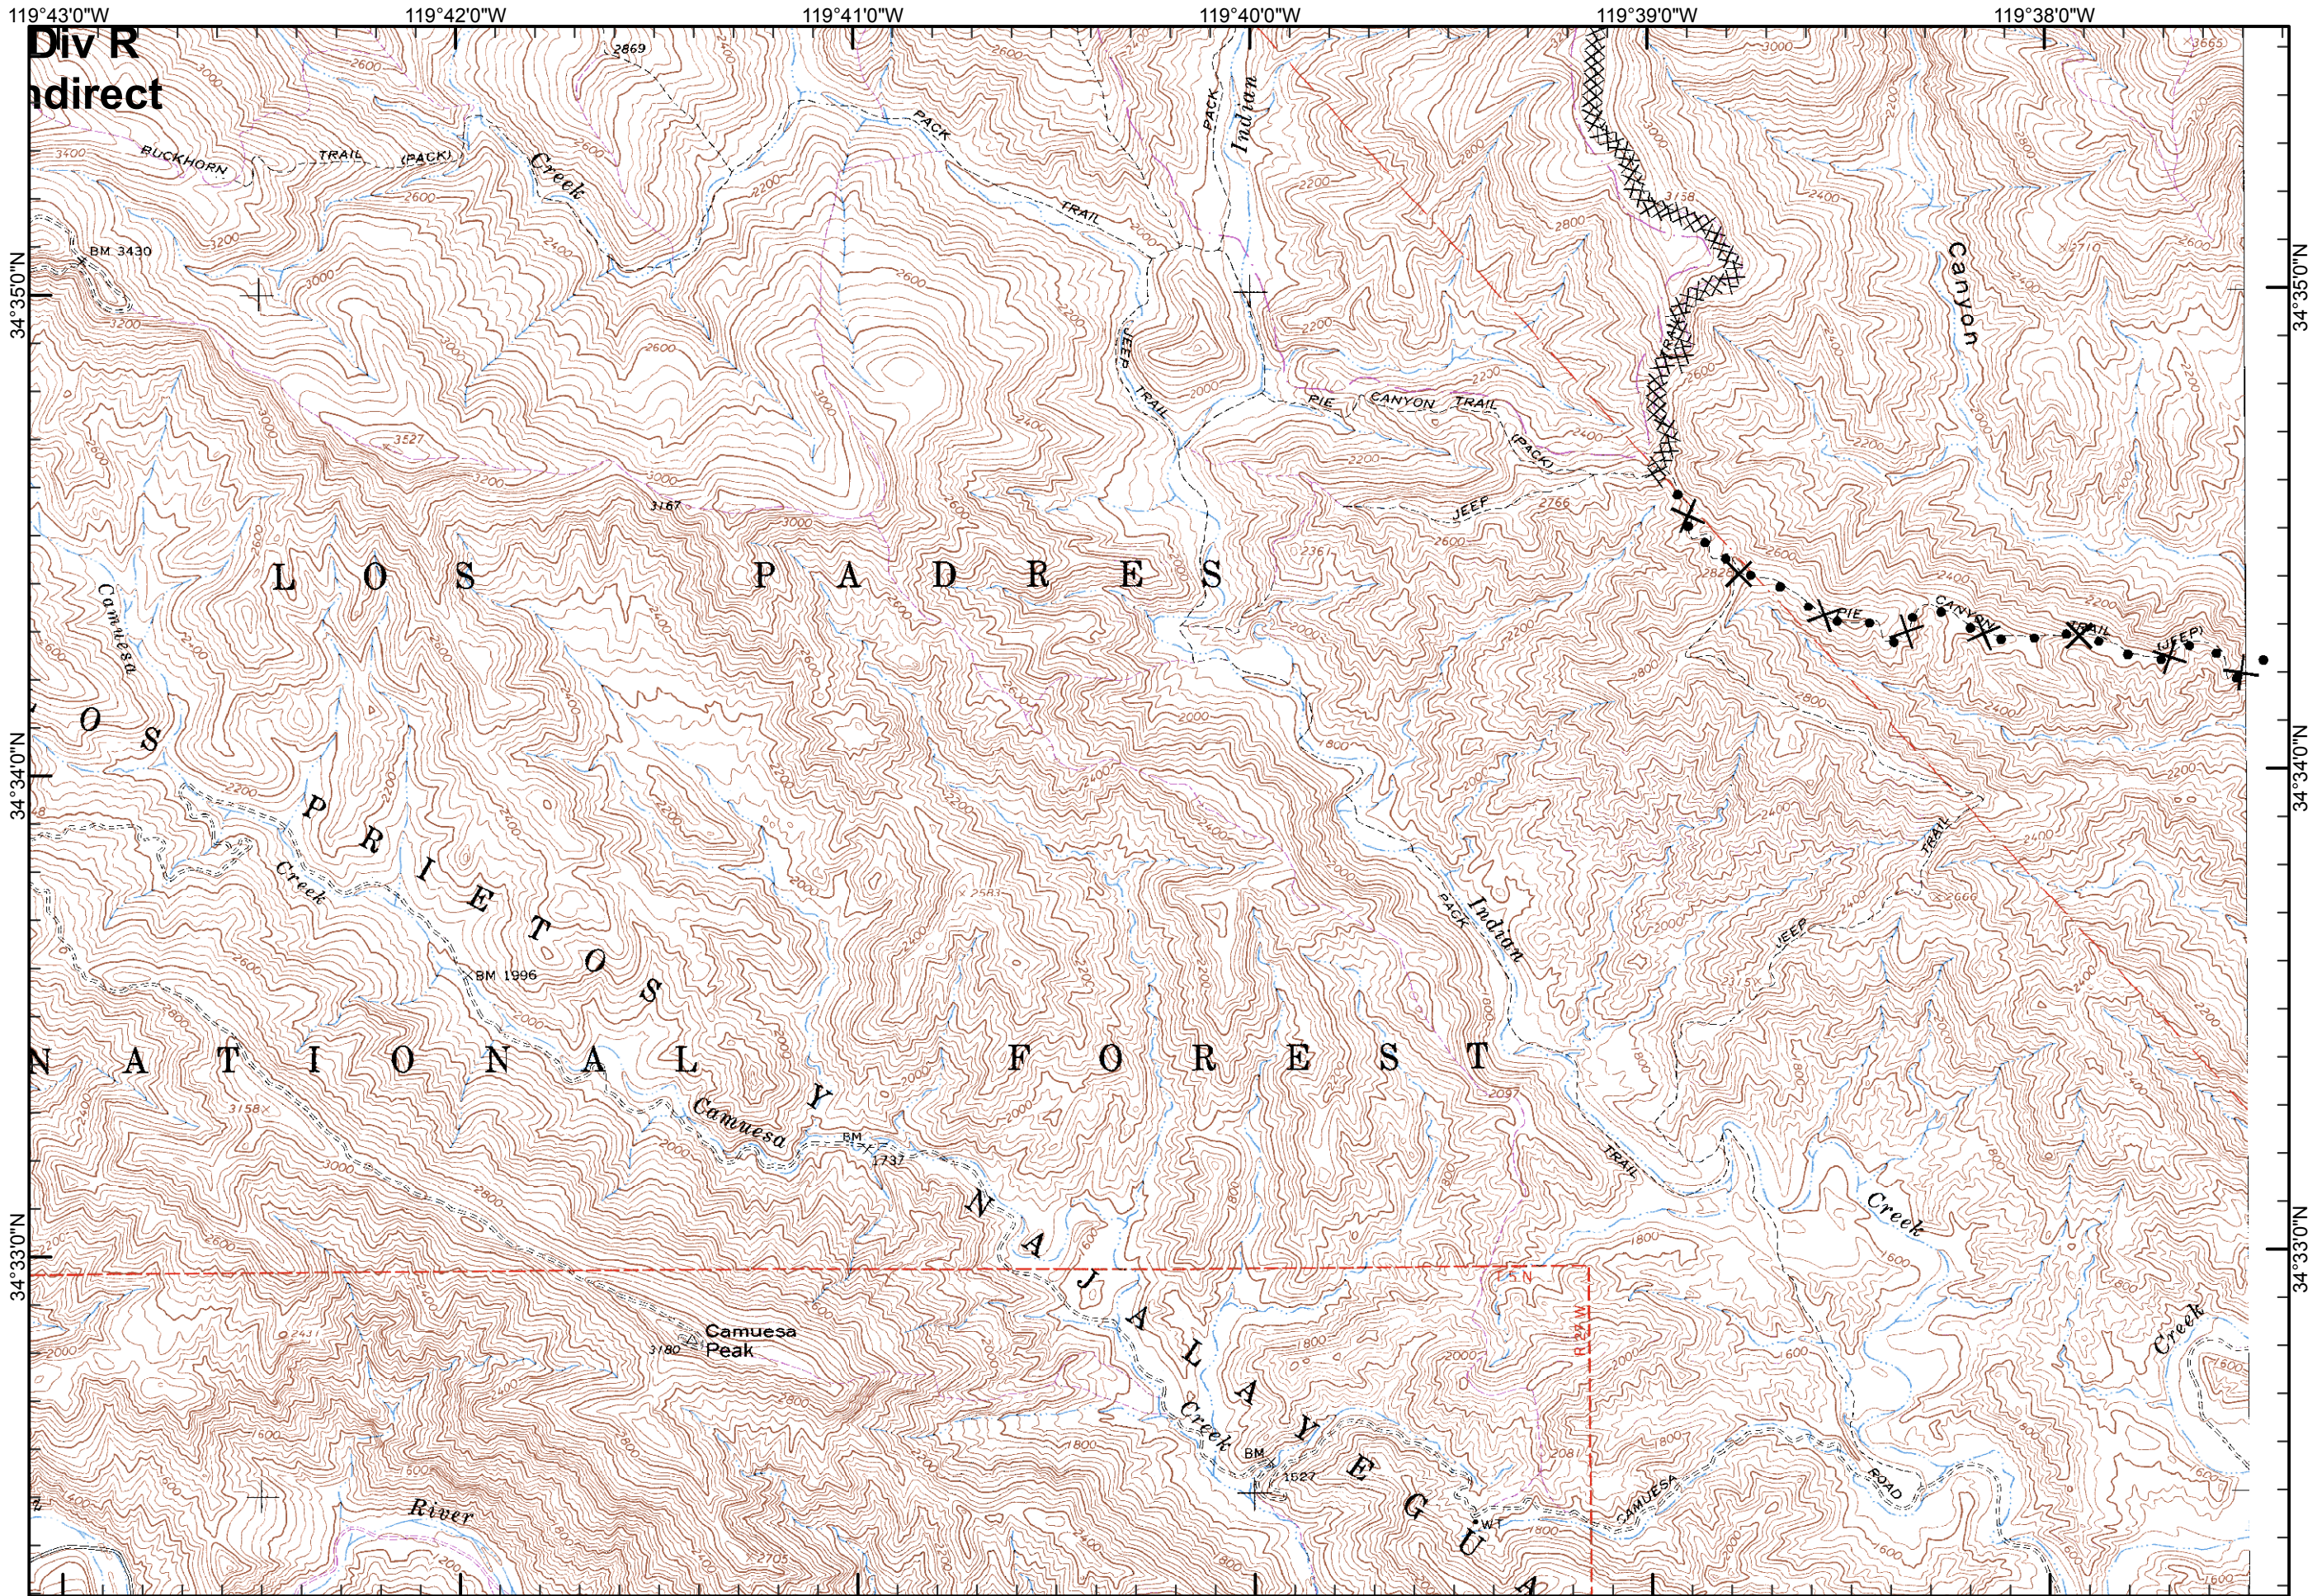

**Legend**

- ( ) Division
- [ ] Branch
- ⊗ Fire Origin
- Drop Point
- Structure
- ⊙ Spike Camp
- ▲ Safety Zone
- Helispot
- ⊙ Staging Area
- ⊙ Water Source
- ⊙ Mobile Weather Station
- ⊙ Repeater
- ⊙ Helibase
- ⊙ Spot Fire
- Completed Line
- Uncontrolled Fire Edge
- xxxxxx Completed Dozer Line
- ▬ Single Blade Dozer
- Road

1:24,000

Miles

0 0.25

EWW  
 July 30, 2007  
 1903 Hours

119°43'0"W 119°42'0"W 119°41'0"W 119°40'0"W 119°39'0"W 119°38'0"W

34°35'0"N 34°34'0"N 34°33'0"N

34°33'0"N

34°33'0"N