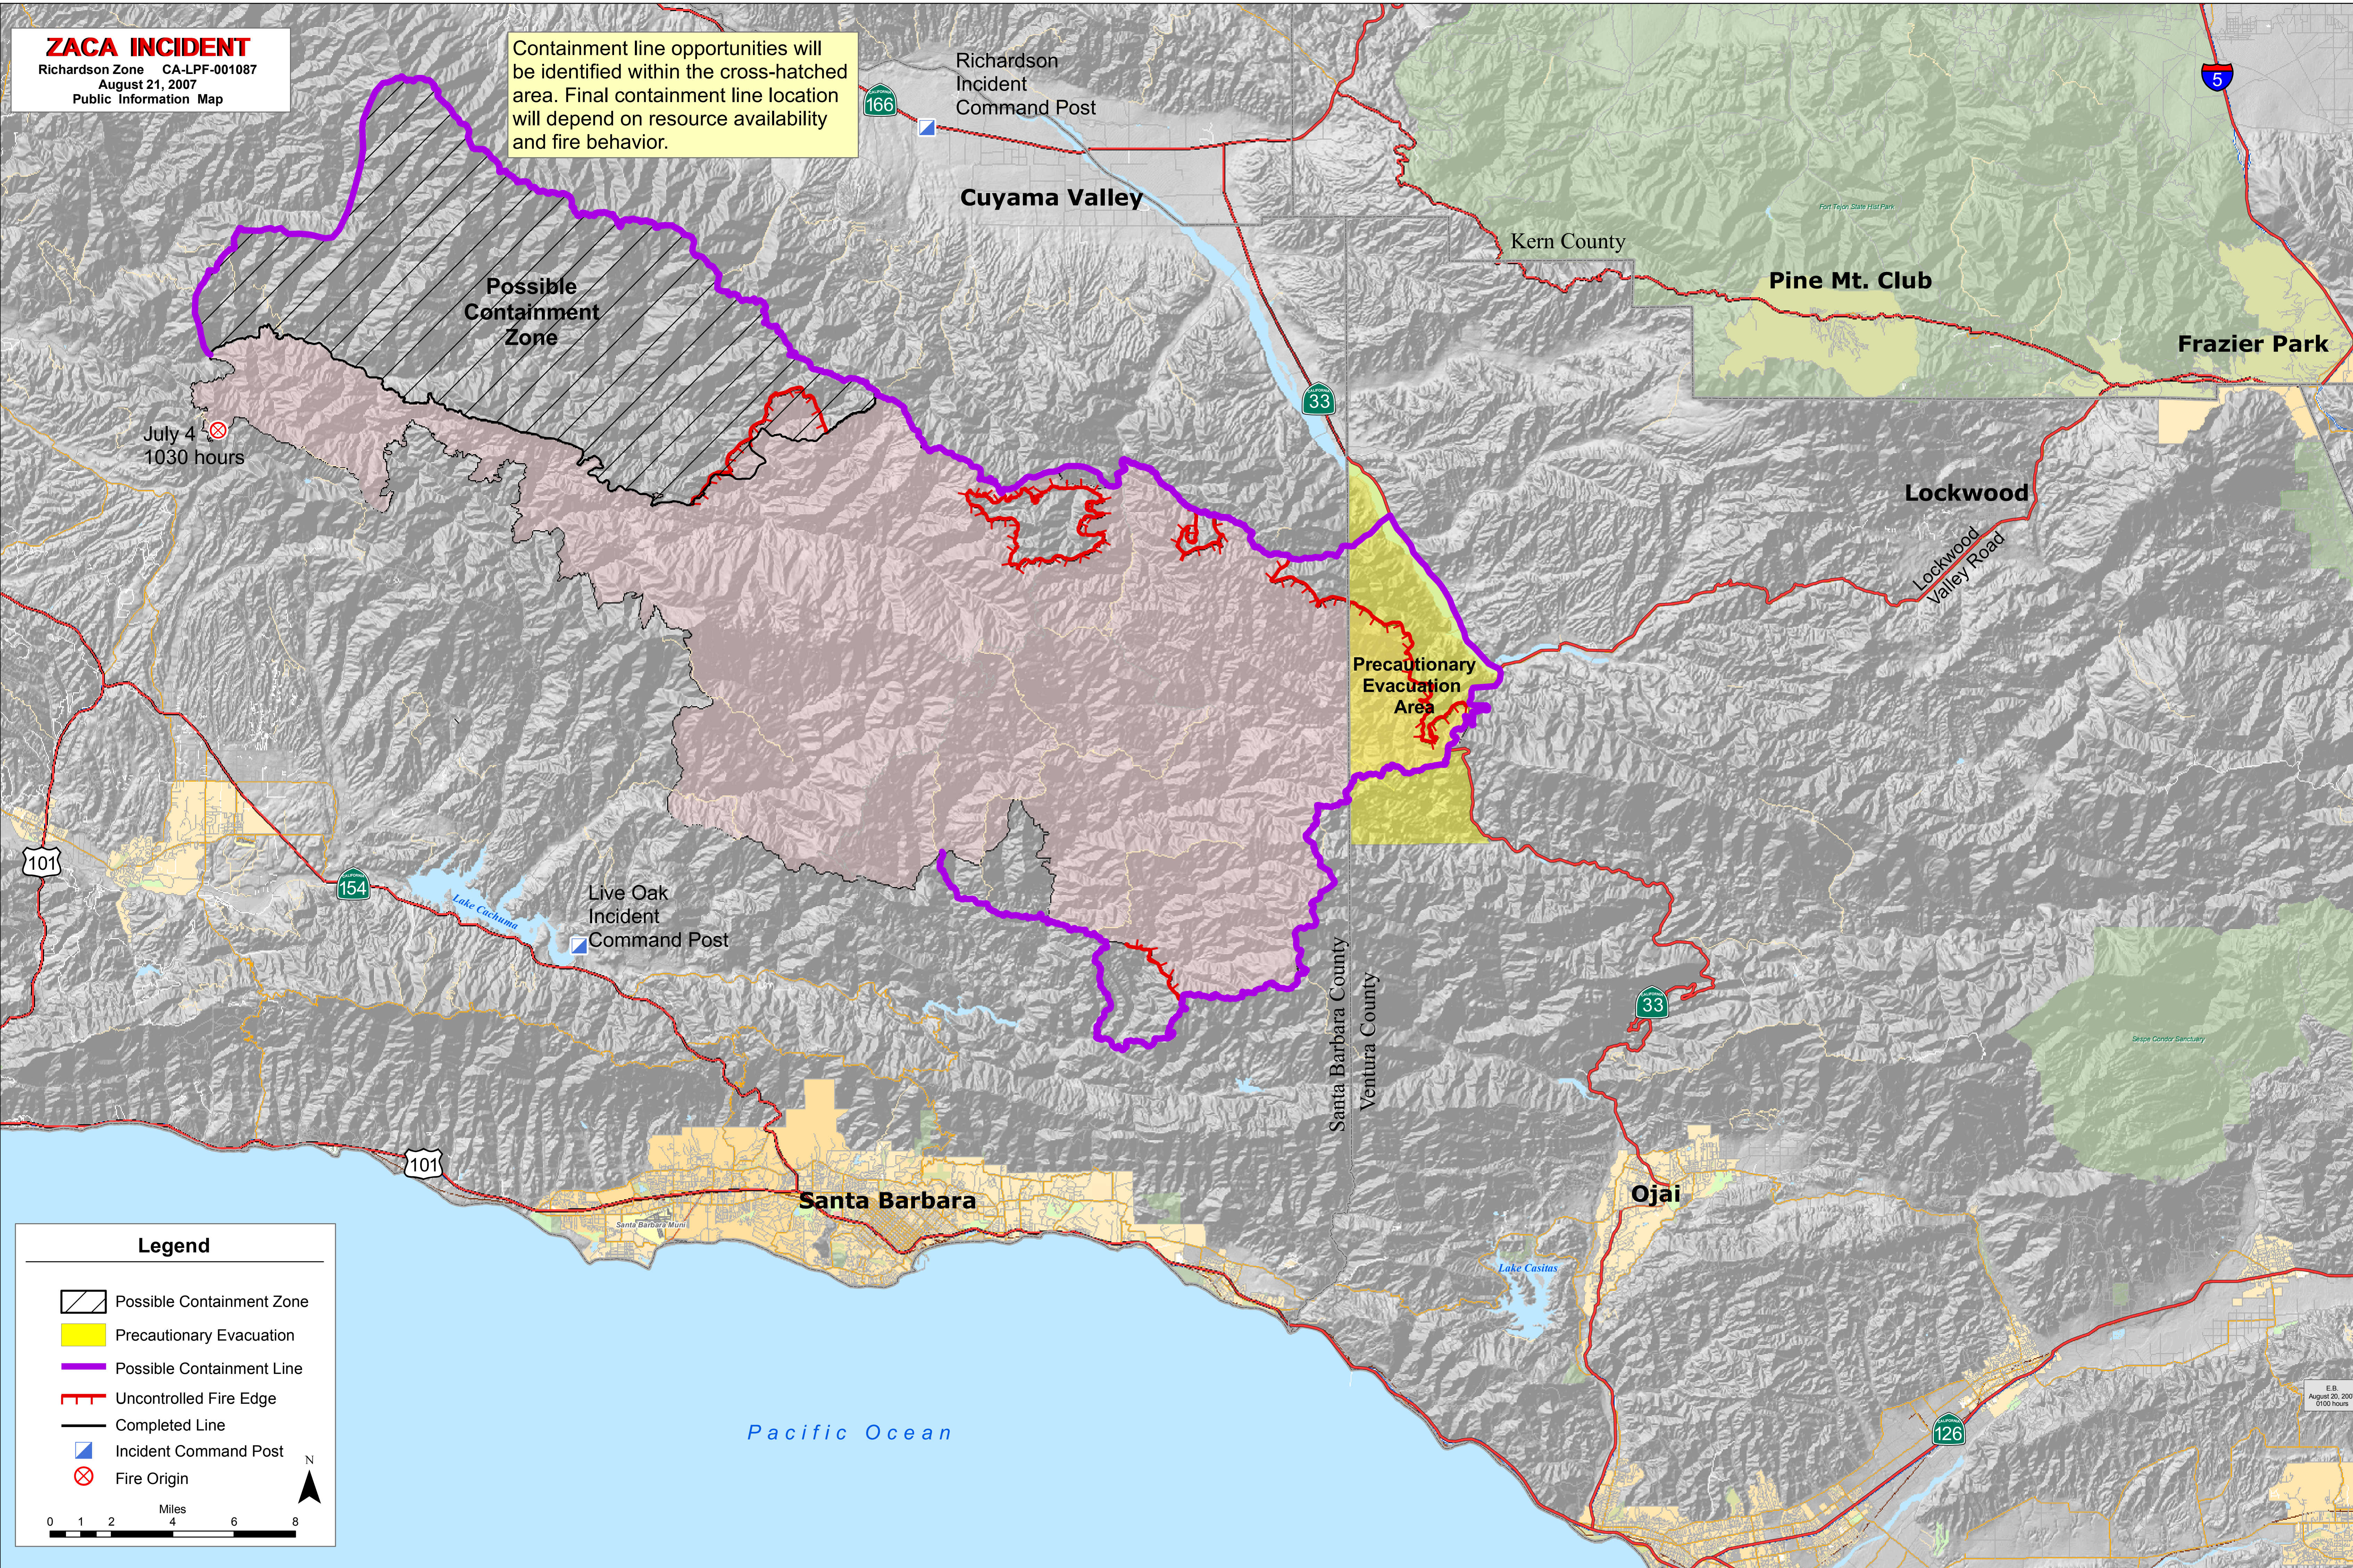

ZACA INCIDENT

Richardson Zone CA-LPF-001087
August 21, 2007
Public Information Map

Containment line opportunities will be identified within the cross-hatched area. Final containment line location will depend on resource availability and fire behavior.

Legend

- Possible Containment Zone
- Precautionary Evacuation
- Possible Containment Line
- Uncontrolled Fire Edge
- Completed Line
- Incident Command Post
- Fire Origin

0 1 2 4 6 8
Miles

E.B.
August 20, 2007
0100 hours