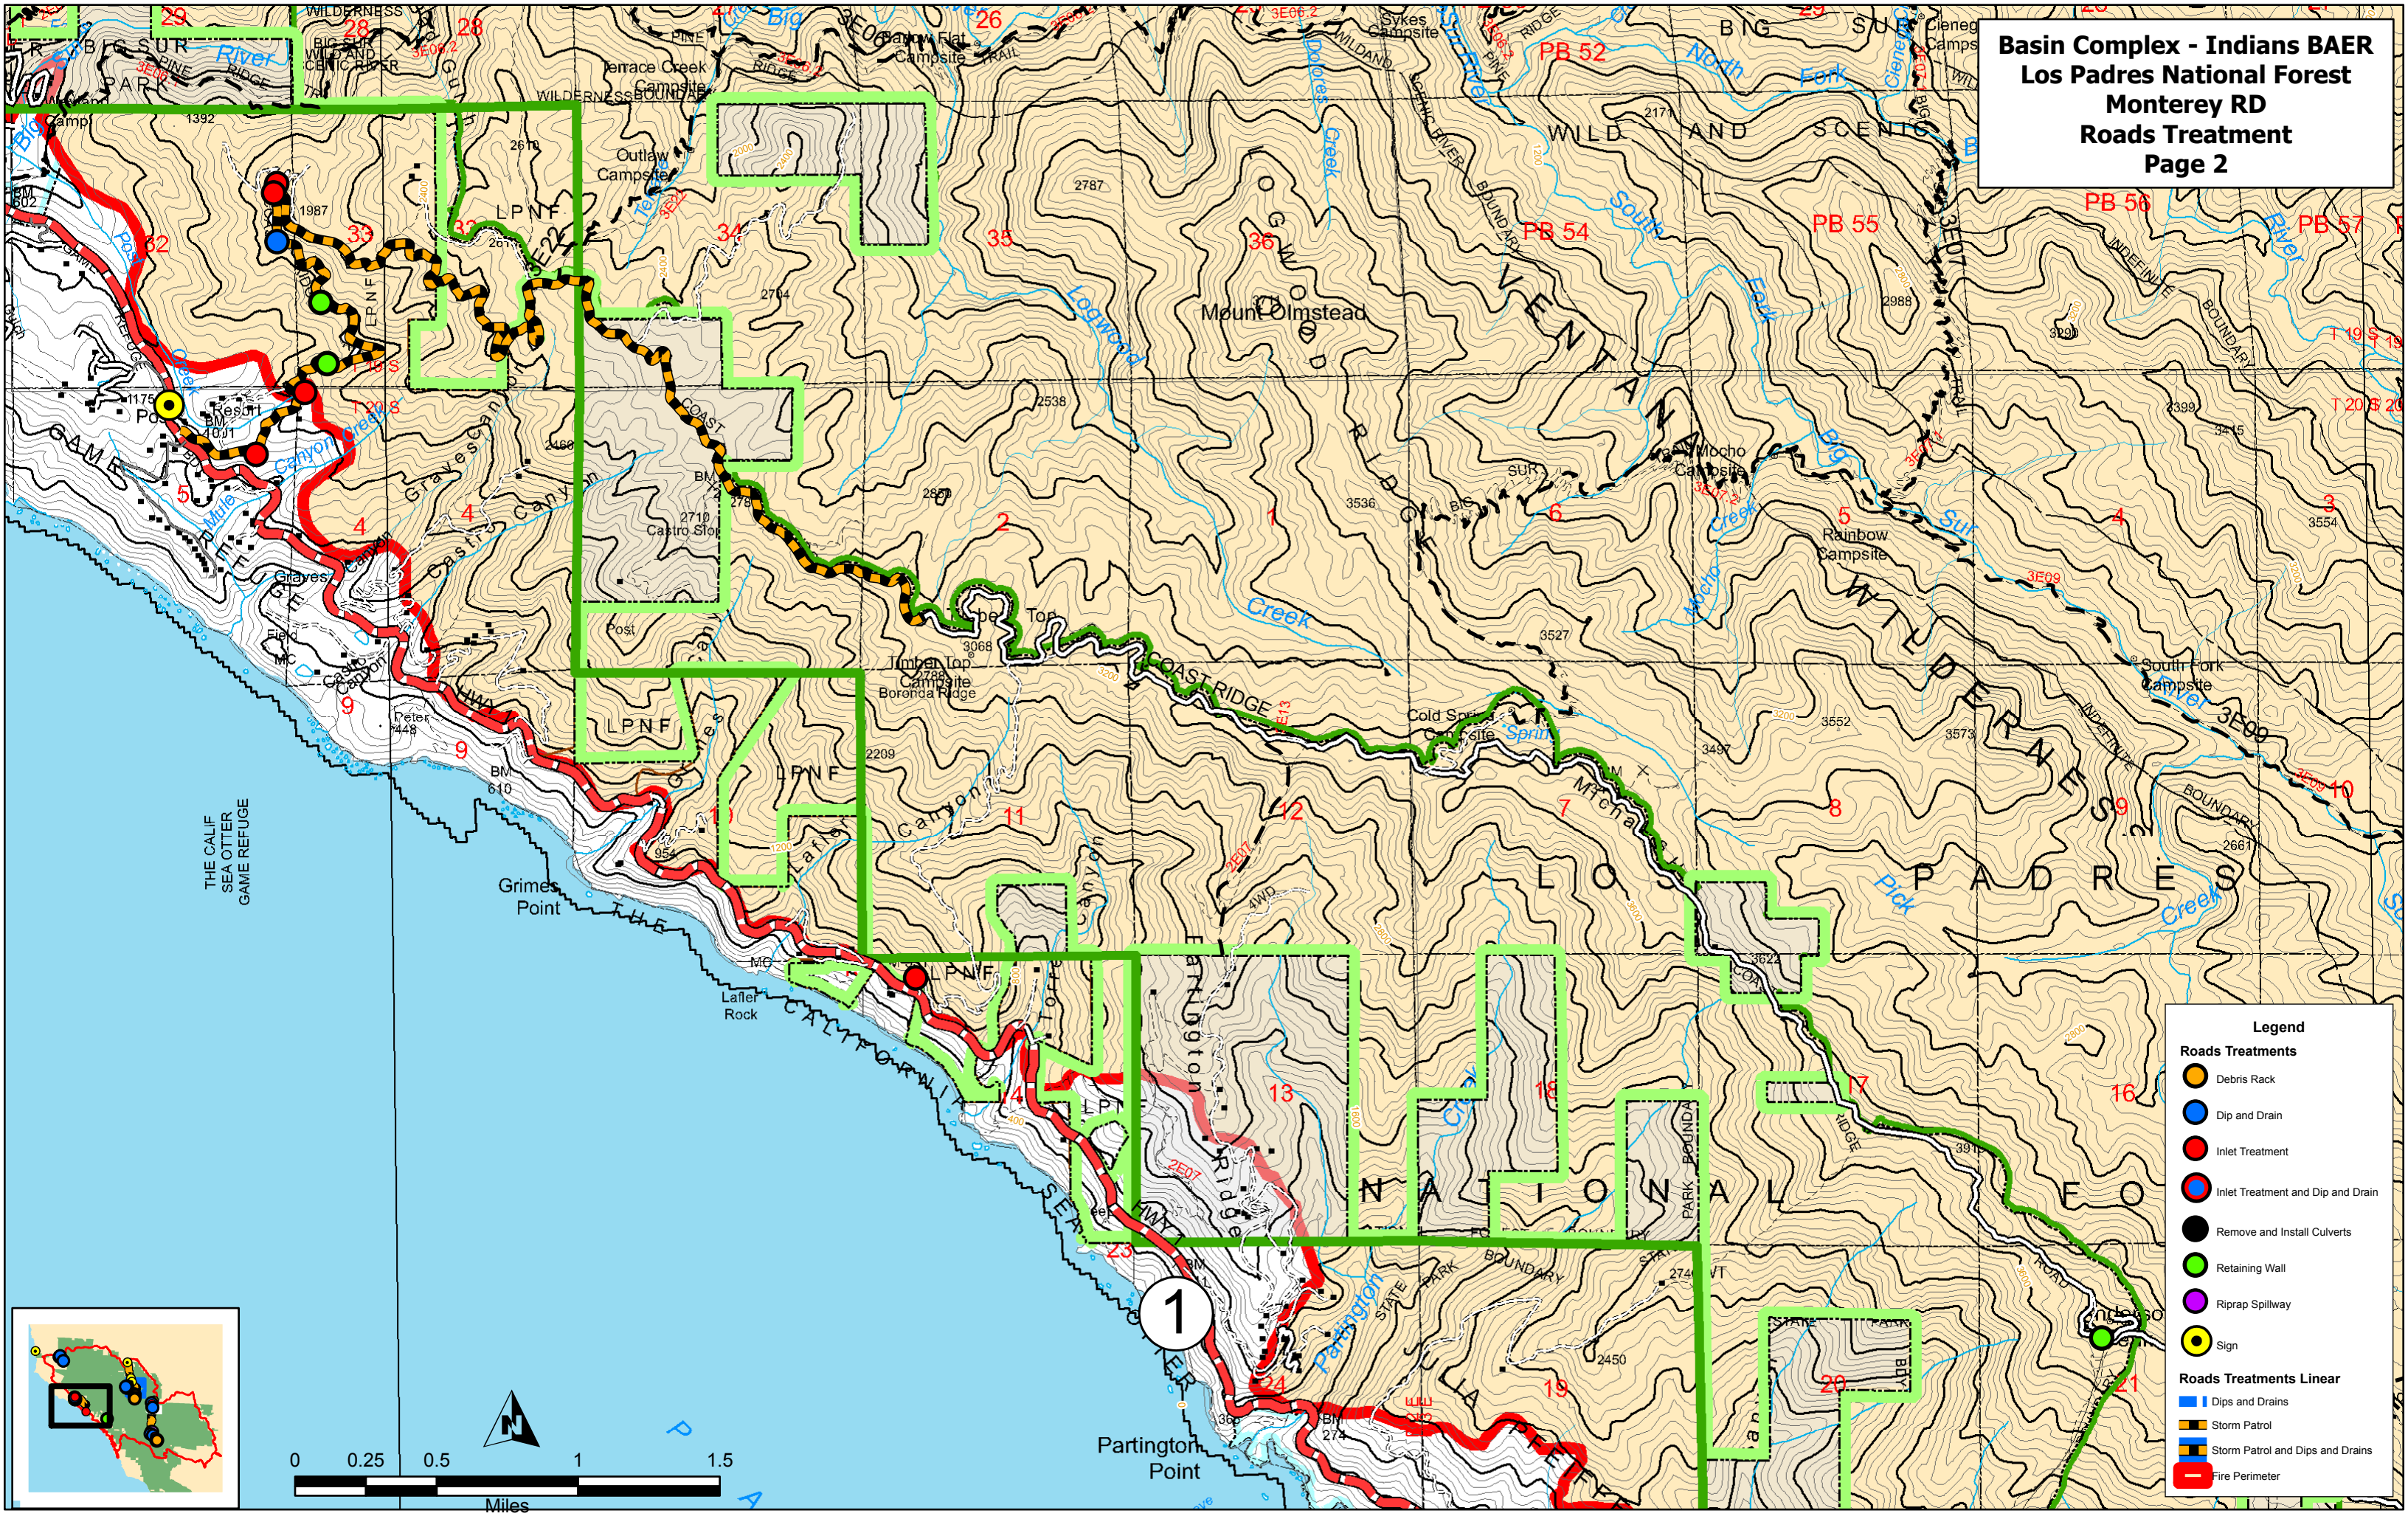

Basin Complex - Indians BAER
Los Padres National Forest
Monterey RD
Roads Treatment
Page 2

Legend

Roads Treatments

- Debris Rack
- Dip and Drain
- Inlet Treatment
- Inlet Treatment and Dip and Drain
- Remove and Install Culverts
- Retaining Wall
- Riprap Spillway
- Sign

Roads Treatments Linear

- Dips and Drains
- Storm Patrol
- Storm Patrol and Dips and Drains
- Fire Perimeter

1