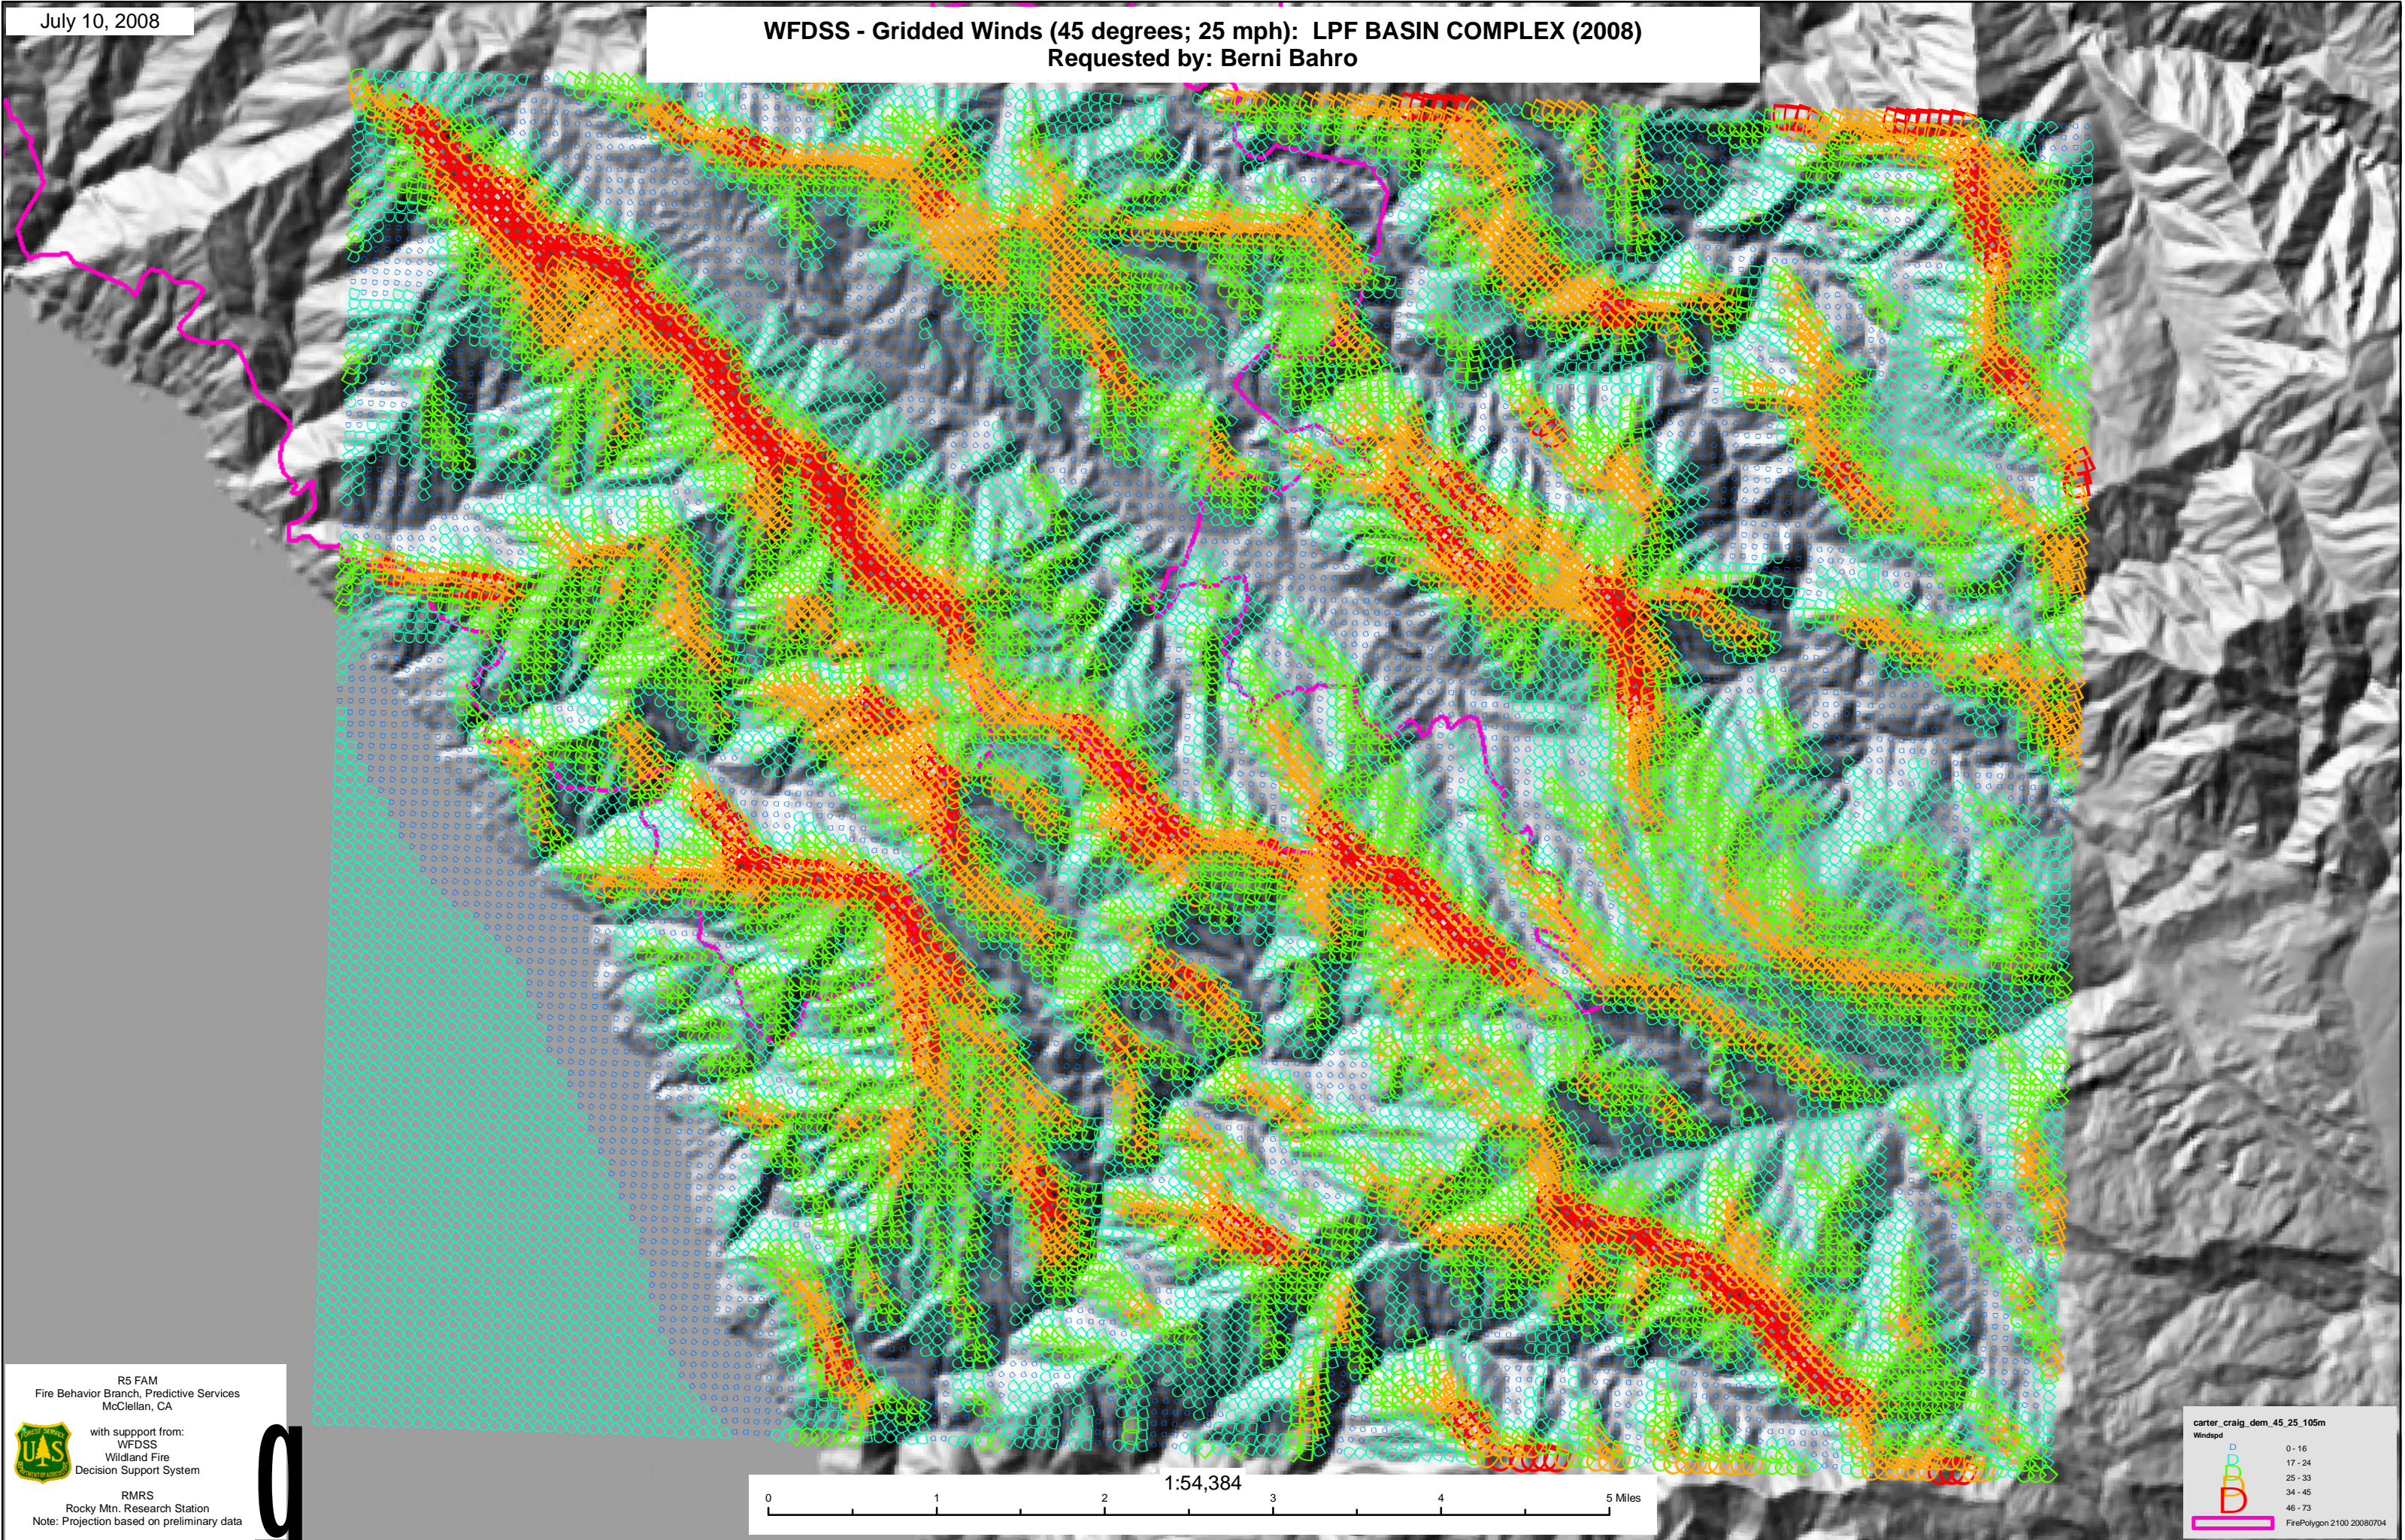

July 10, 2008

WFDSS - Gridded Winds (45 degrees; 25 mph): LPF BASIN COMPLEX (2008)  
Requested by: Berni Bahro

R5 FAM  
Fire Behavior Branch, Predictive Services  
McClellan, CA

with support from:  
WFDSS  
Wildland Fire  
Decision Support System

RMRS  
Rocky Mtn. Research Station  
Note: Projection based on preliminary data

carter\_craig\_dem\_45\_25\_105m

Windspd	Color
0 - 16	Light Blue
17 - 24	Green
25 - 33	Yellow
34 - 45	Orange
46 - 73	Red

FirePolygon 2100 20080704