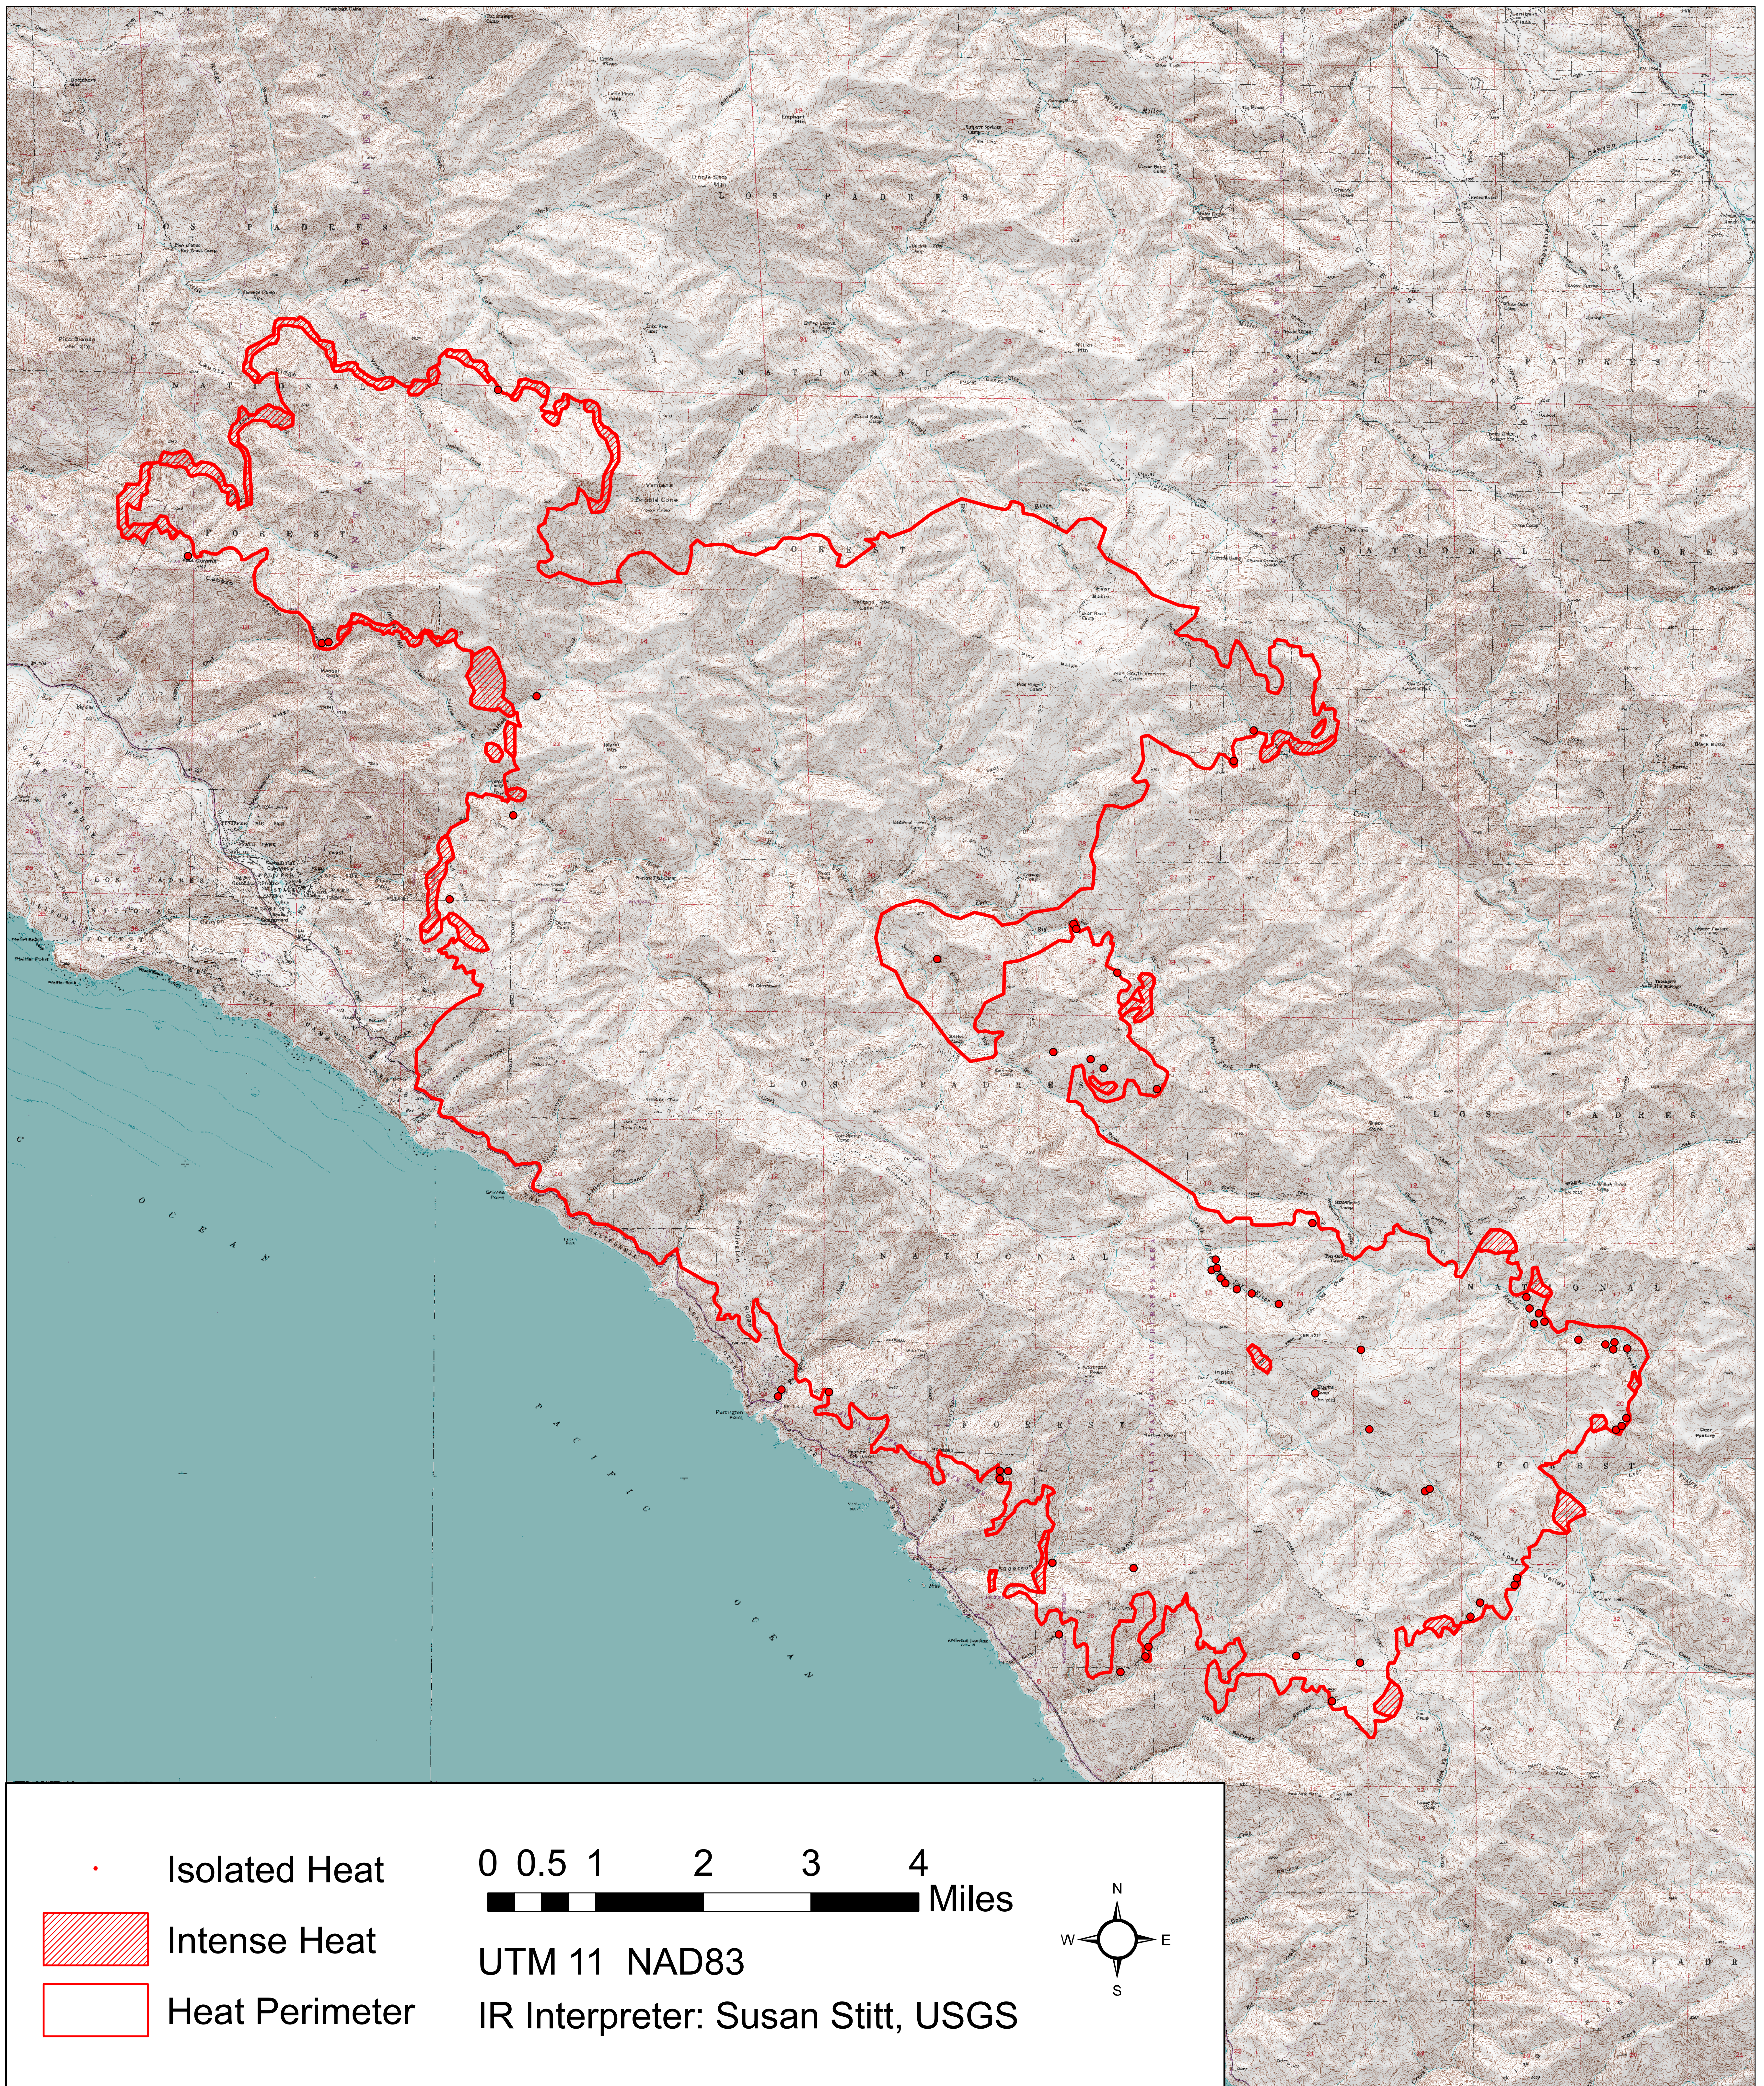

Basin Fire

IR flight June 30, 2008 at 2053 MDT

46,005 acres

• Isolated Heat

Intense Heat

Heat Perimeter

0 0.5 1 2 3 4
Miles

UTM 11 NAD83

IR Interpreter: Susan Stitt, USGS