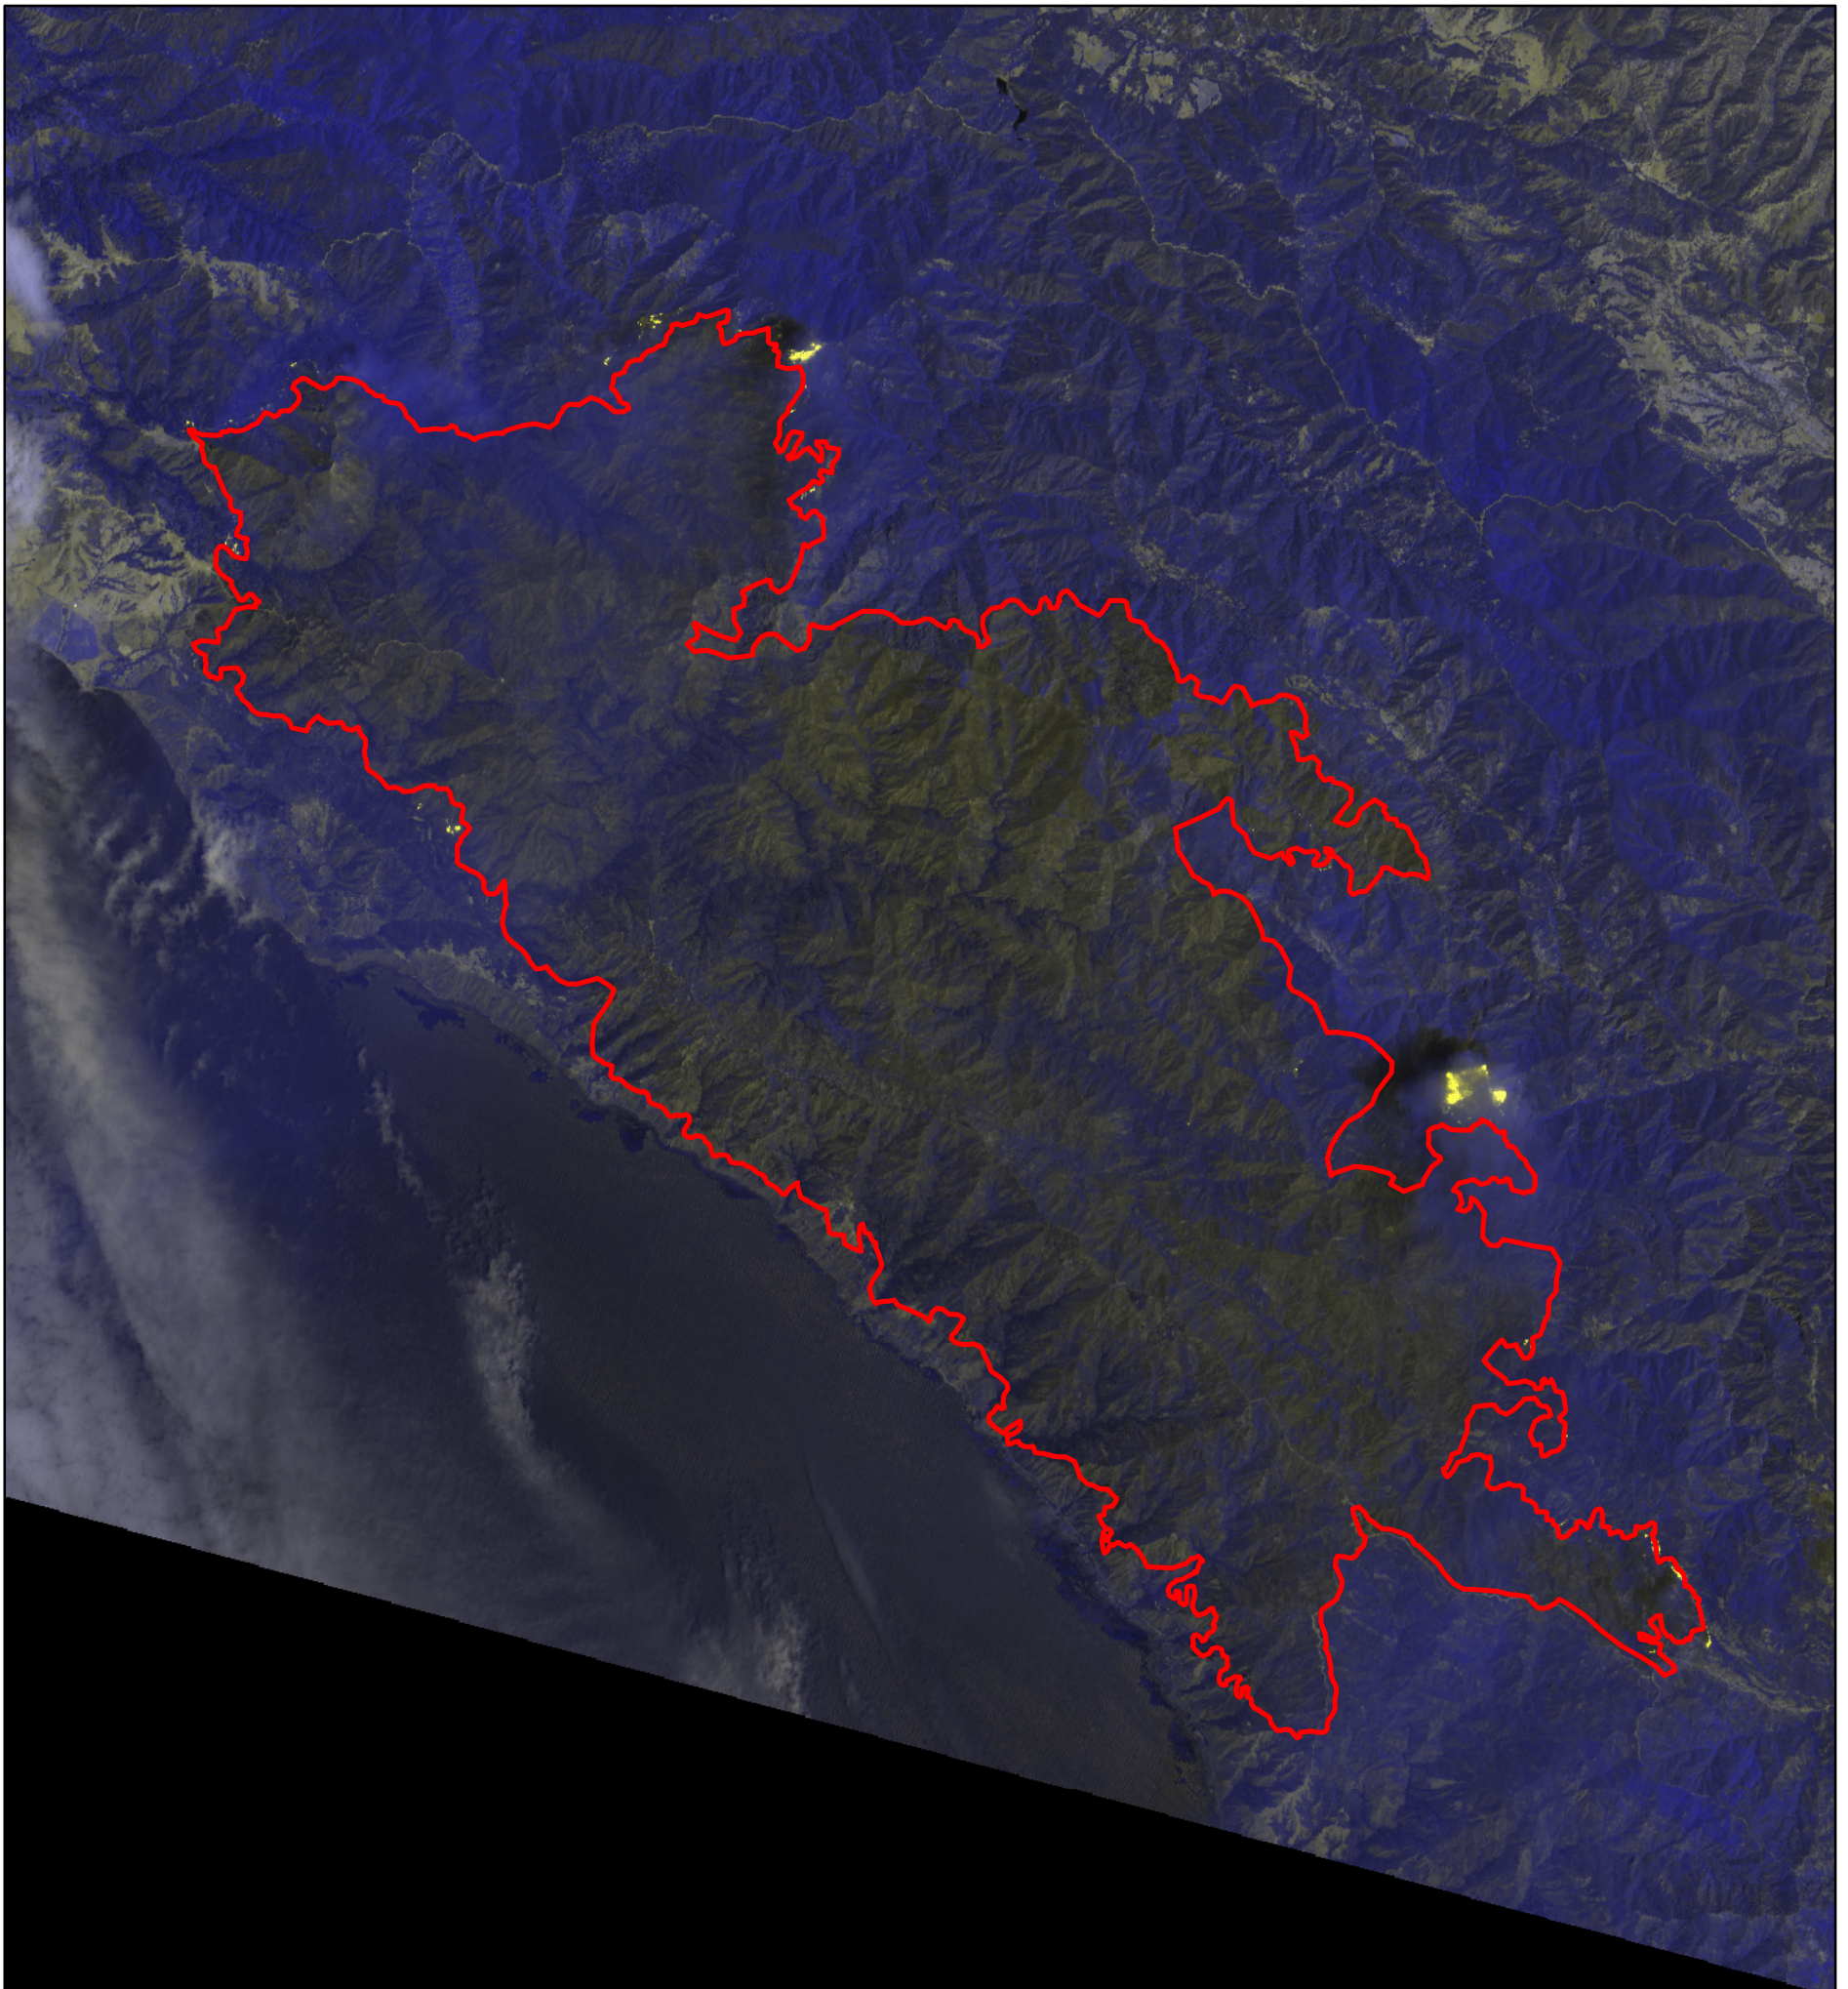

# Basin Fire, CA

Spot Image acquired July 6, 2008

**Heat Perimeter at 19:35 PDT July 5, 2008**

 Heat Perimeter, S. Stitt

74,436 acres

00.51 2 3  
 Miles

UTM 11 NAD83