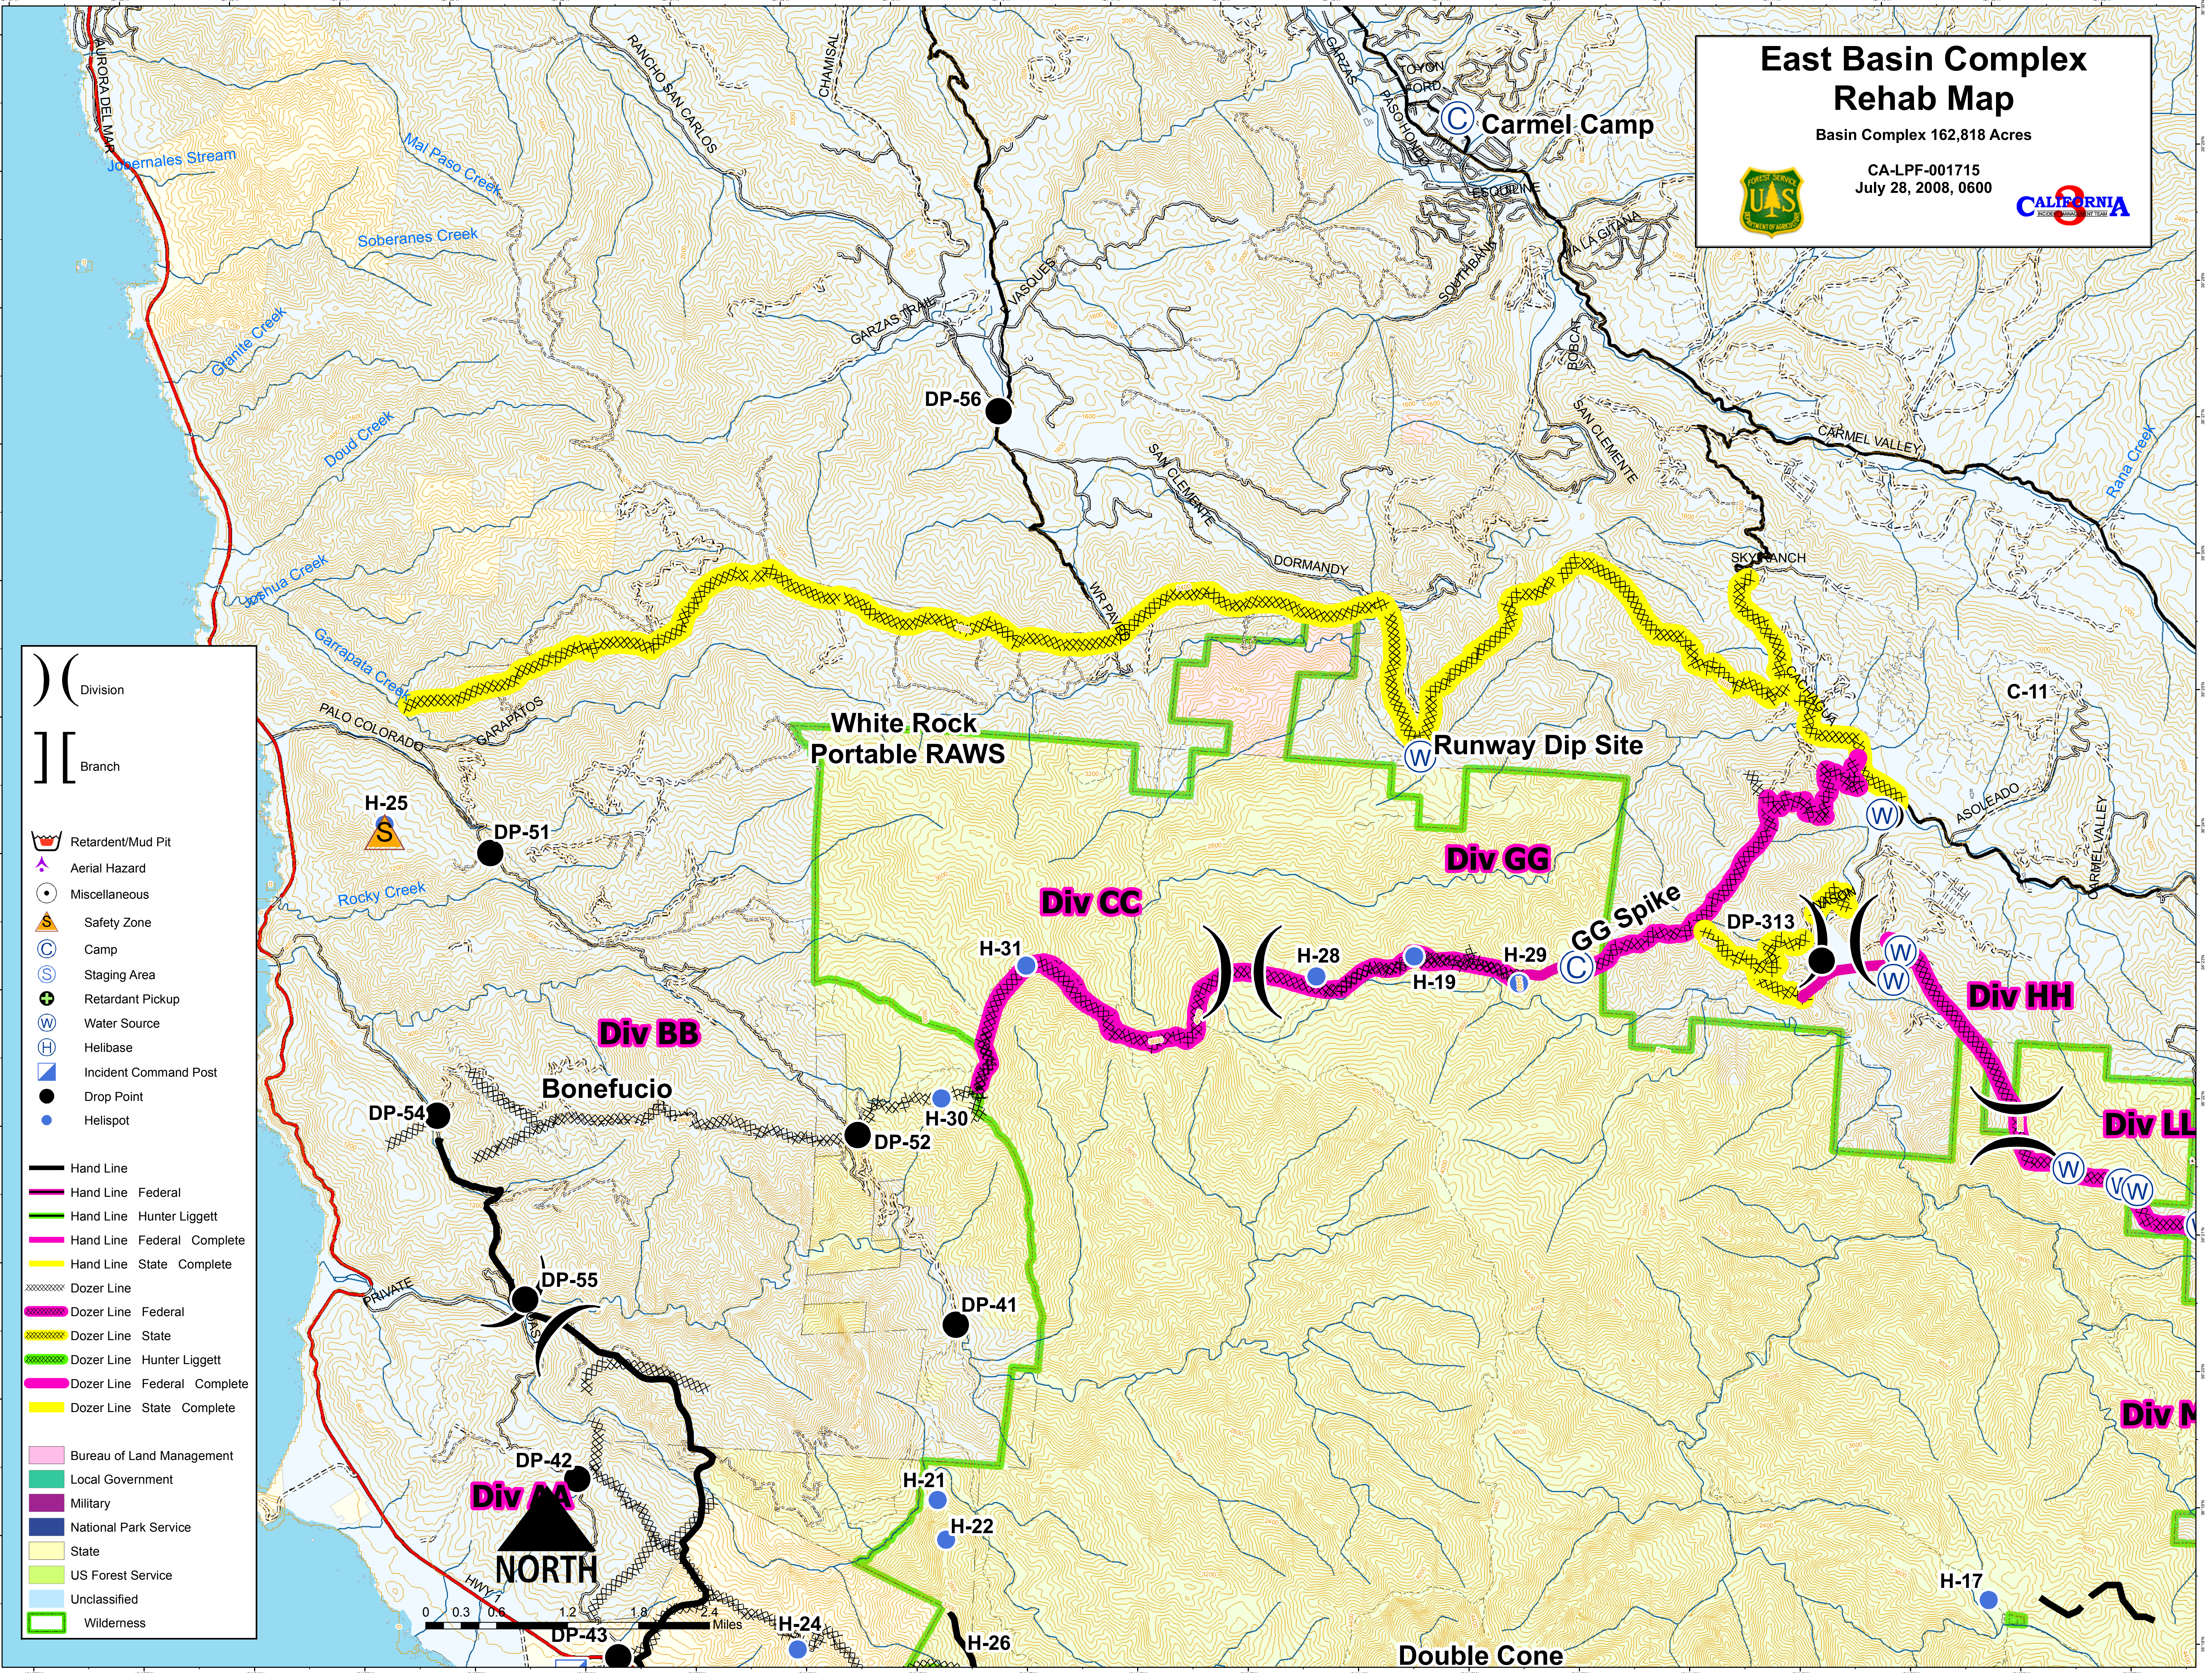

East Basin Complex Rehab Map

Basin Complex 162,818 Acres

CA-LPF-001715
July 28, 2008, 0600

Legend

- Division** ()
- Branch** []
- Retardant/Mud Pit
- Aerial Hazard
- Miscellaneous
- Safety Zone
- Camp
- Staging Area
- Retardant Pickup
- Water Source
- Helibase
- Incident Command Post
- Drop Point
- Helispot
- Hand Line
- Hand Line Federal
- Hand Line Hunter Liggett
- Hand Line Federal Complete
- Hand Line State Complete
- Dozer Line
- Dozer Line Federal
- Dozer Line State
- Dozer Line Hunter Liggett
- Dozer Line Federal Complete
- Dozer Line State Complete
- Bureau of Land Management
- Local Government
- Military
- National Park Service
- State
- US Forest Service
- Unclassified
- Wilderness

Double Cone