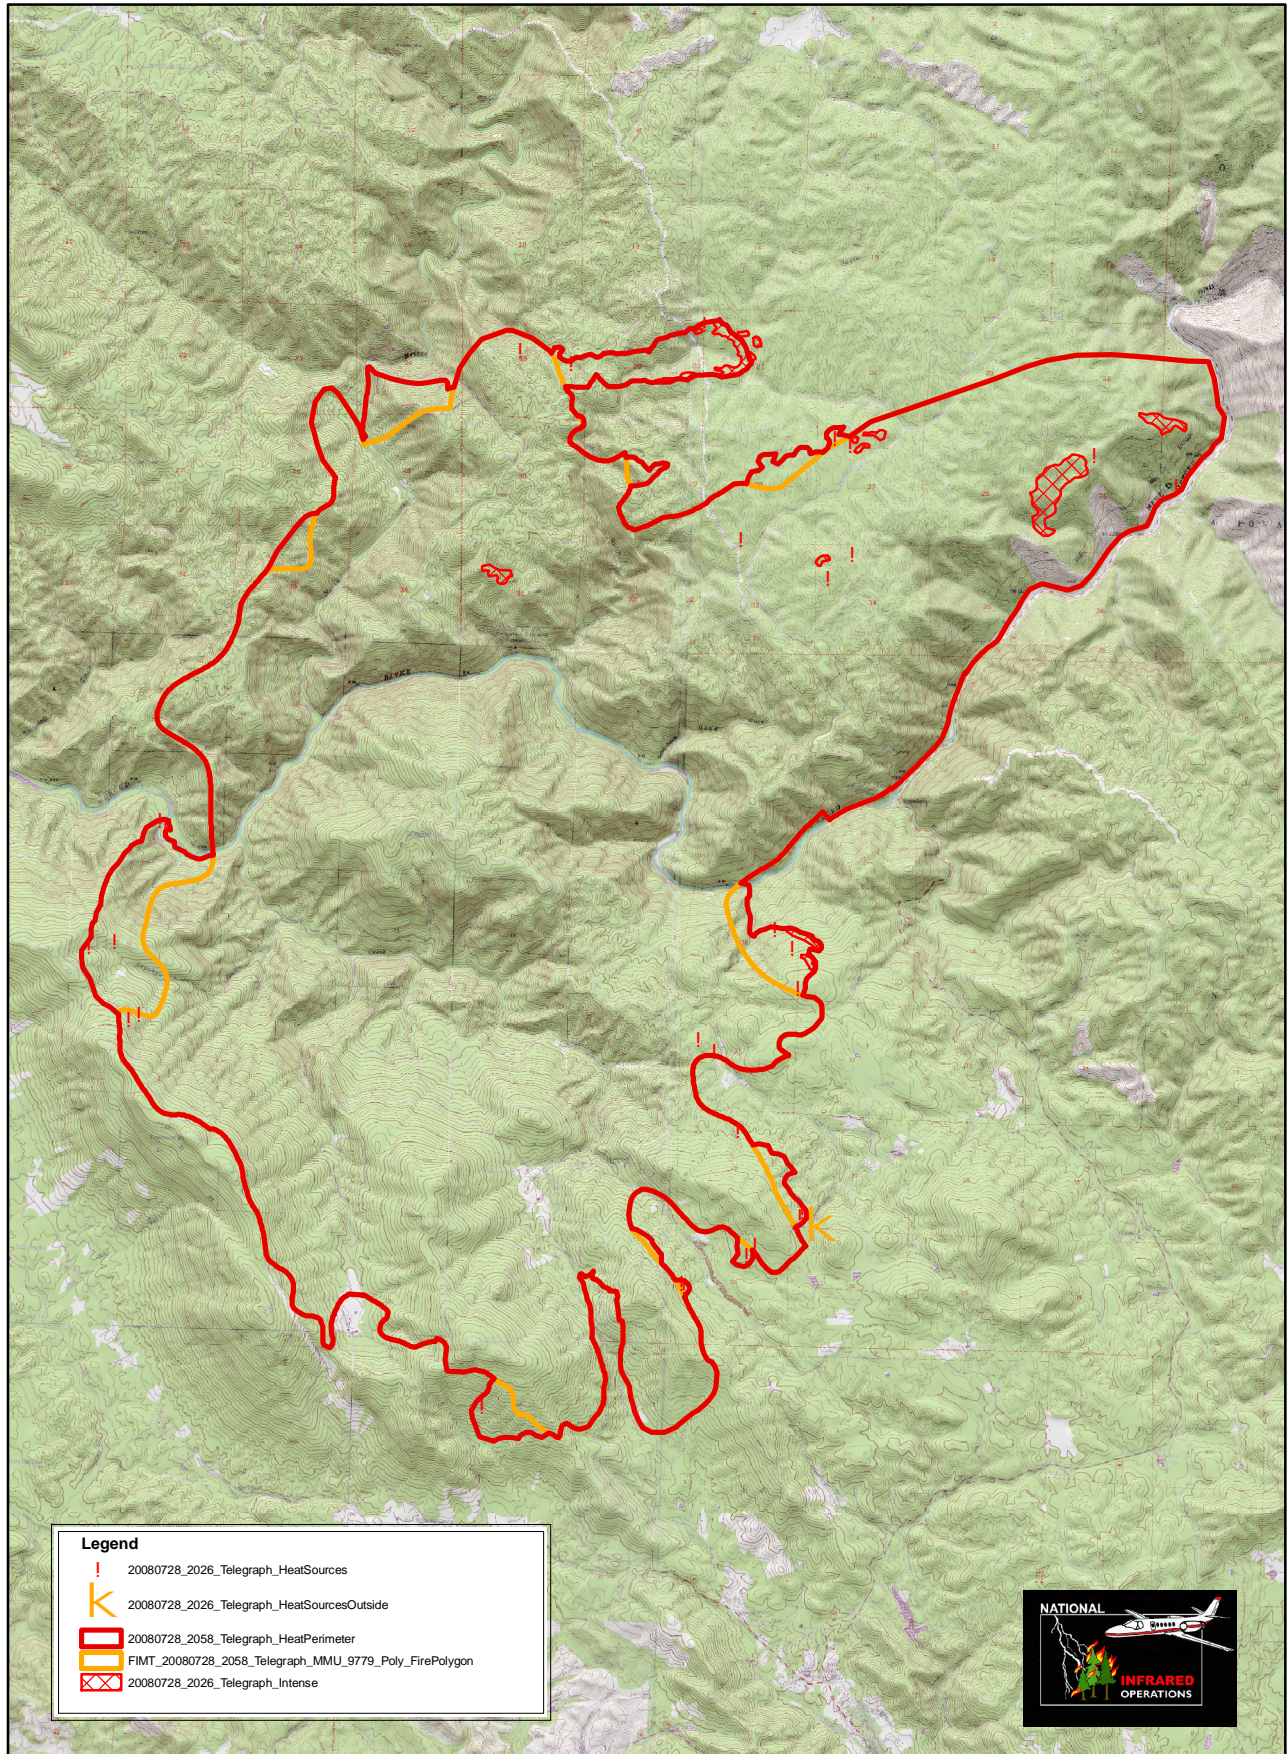

Telegraph IR Map 7/28/08 2026 PDT

IRIN Thomas Zajkowski
Interpreted Acres = 25100