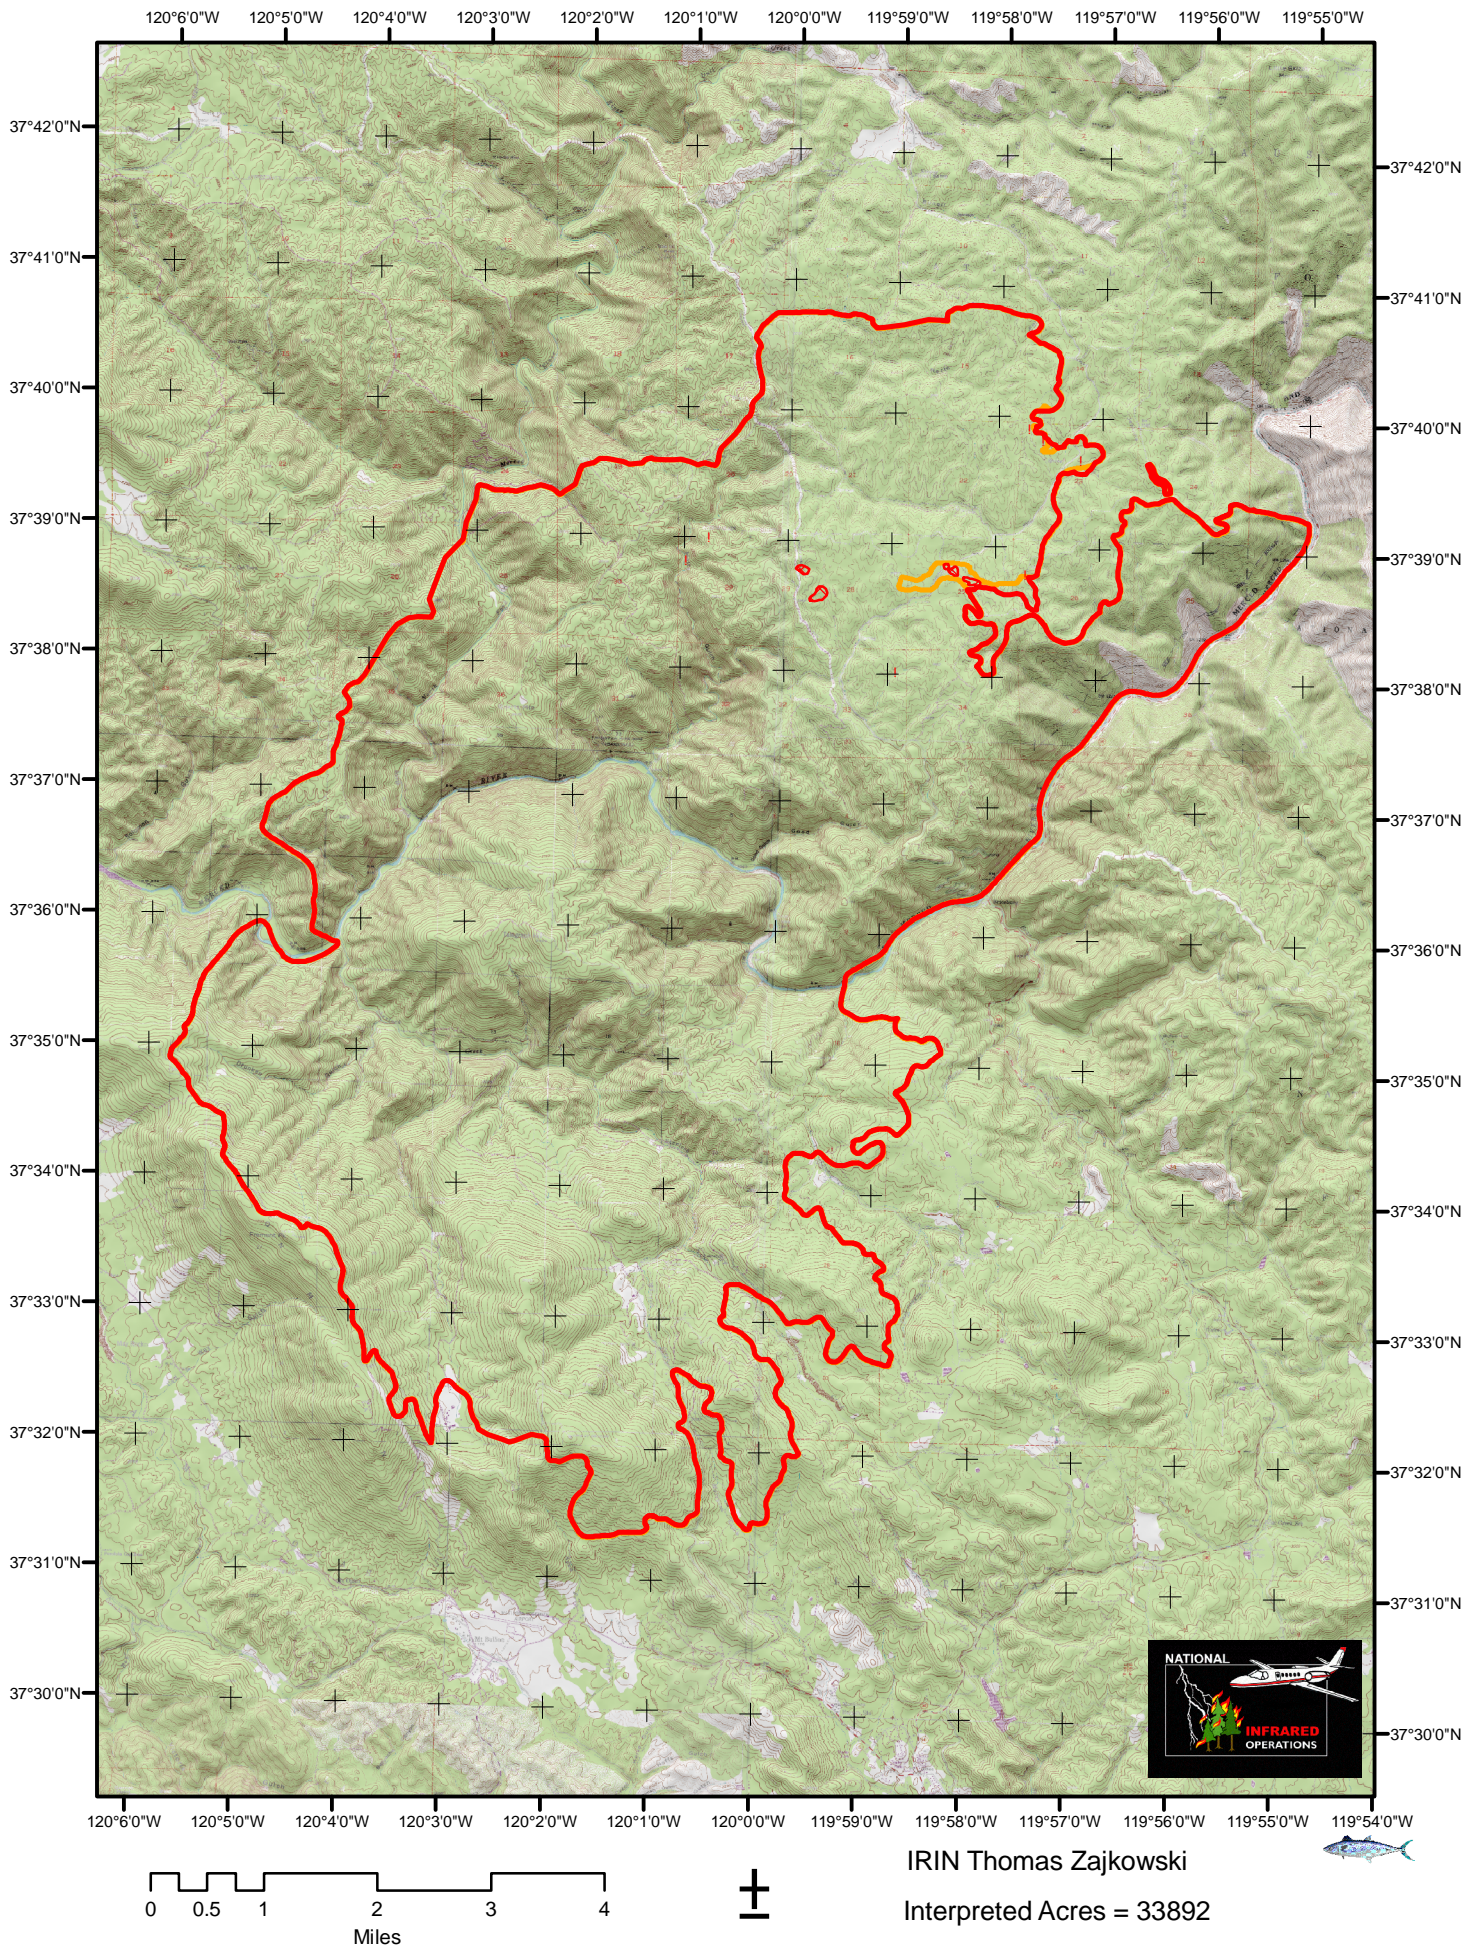

# Telegraph IR Map 8/31/08 2002

0 0.5 1 2 3 4  
Miles

IRIN Thomas Zajkowski  
Interpreted Acres = 33892