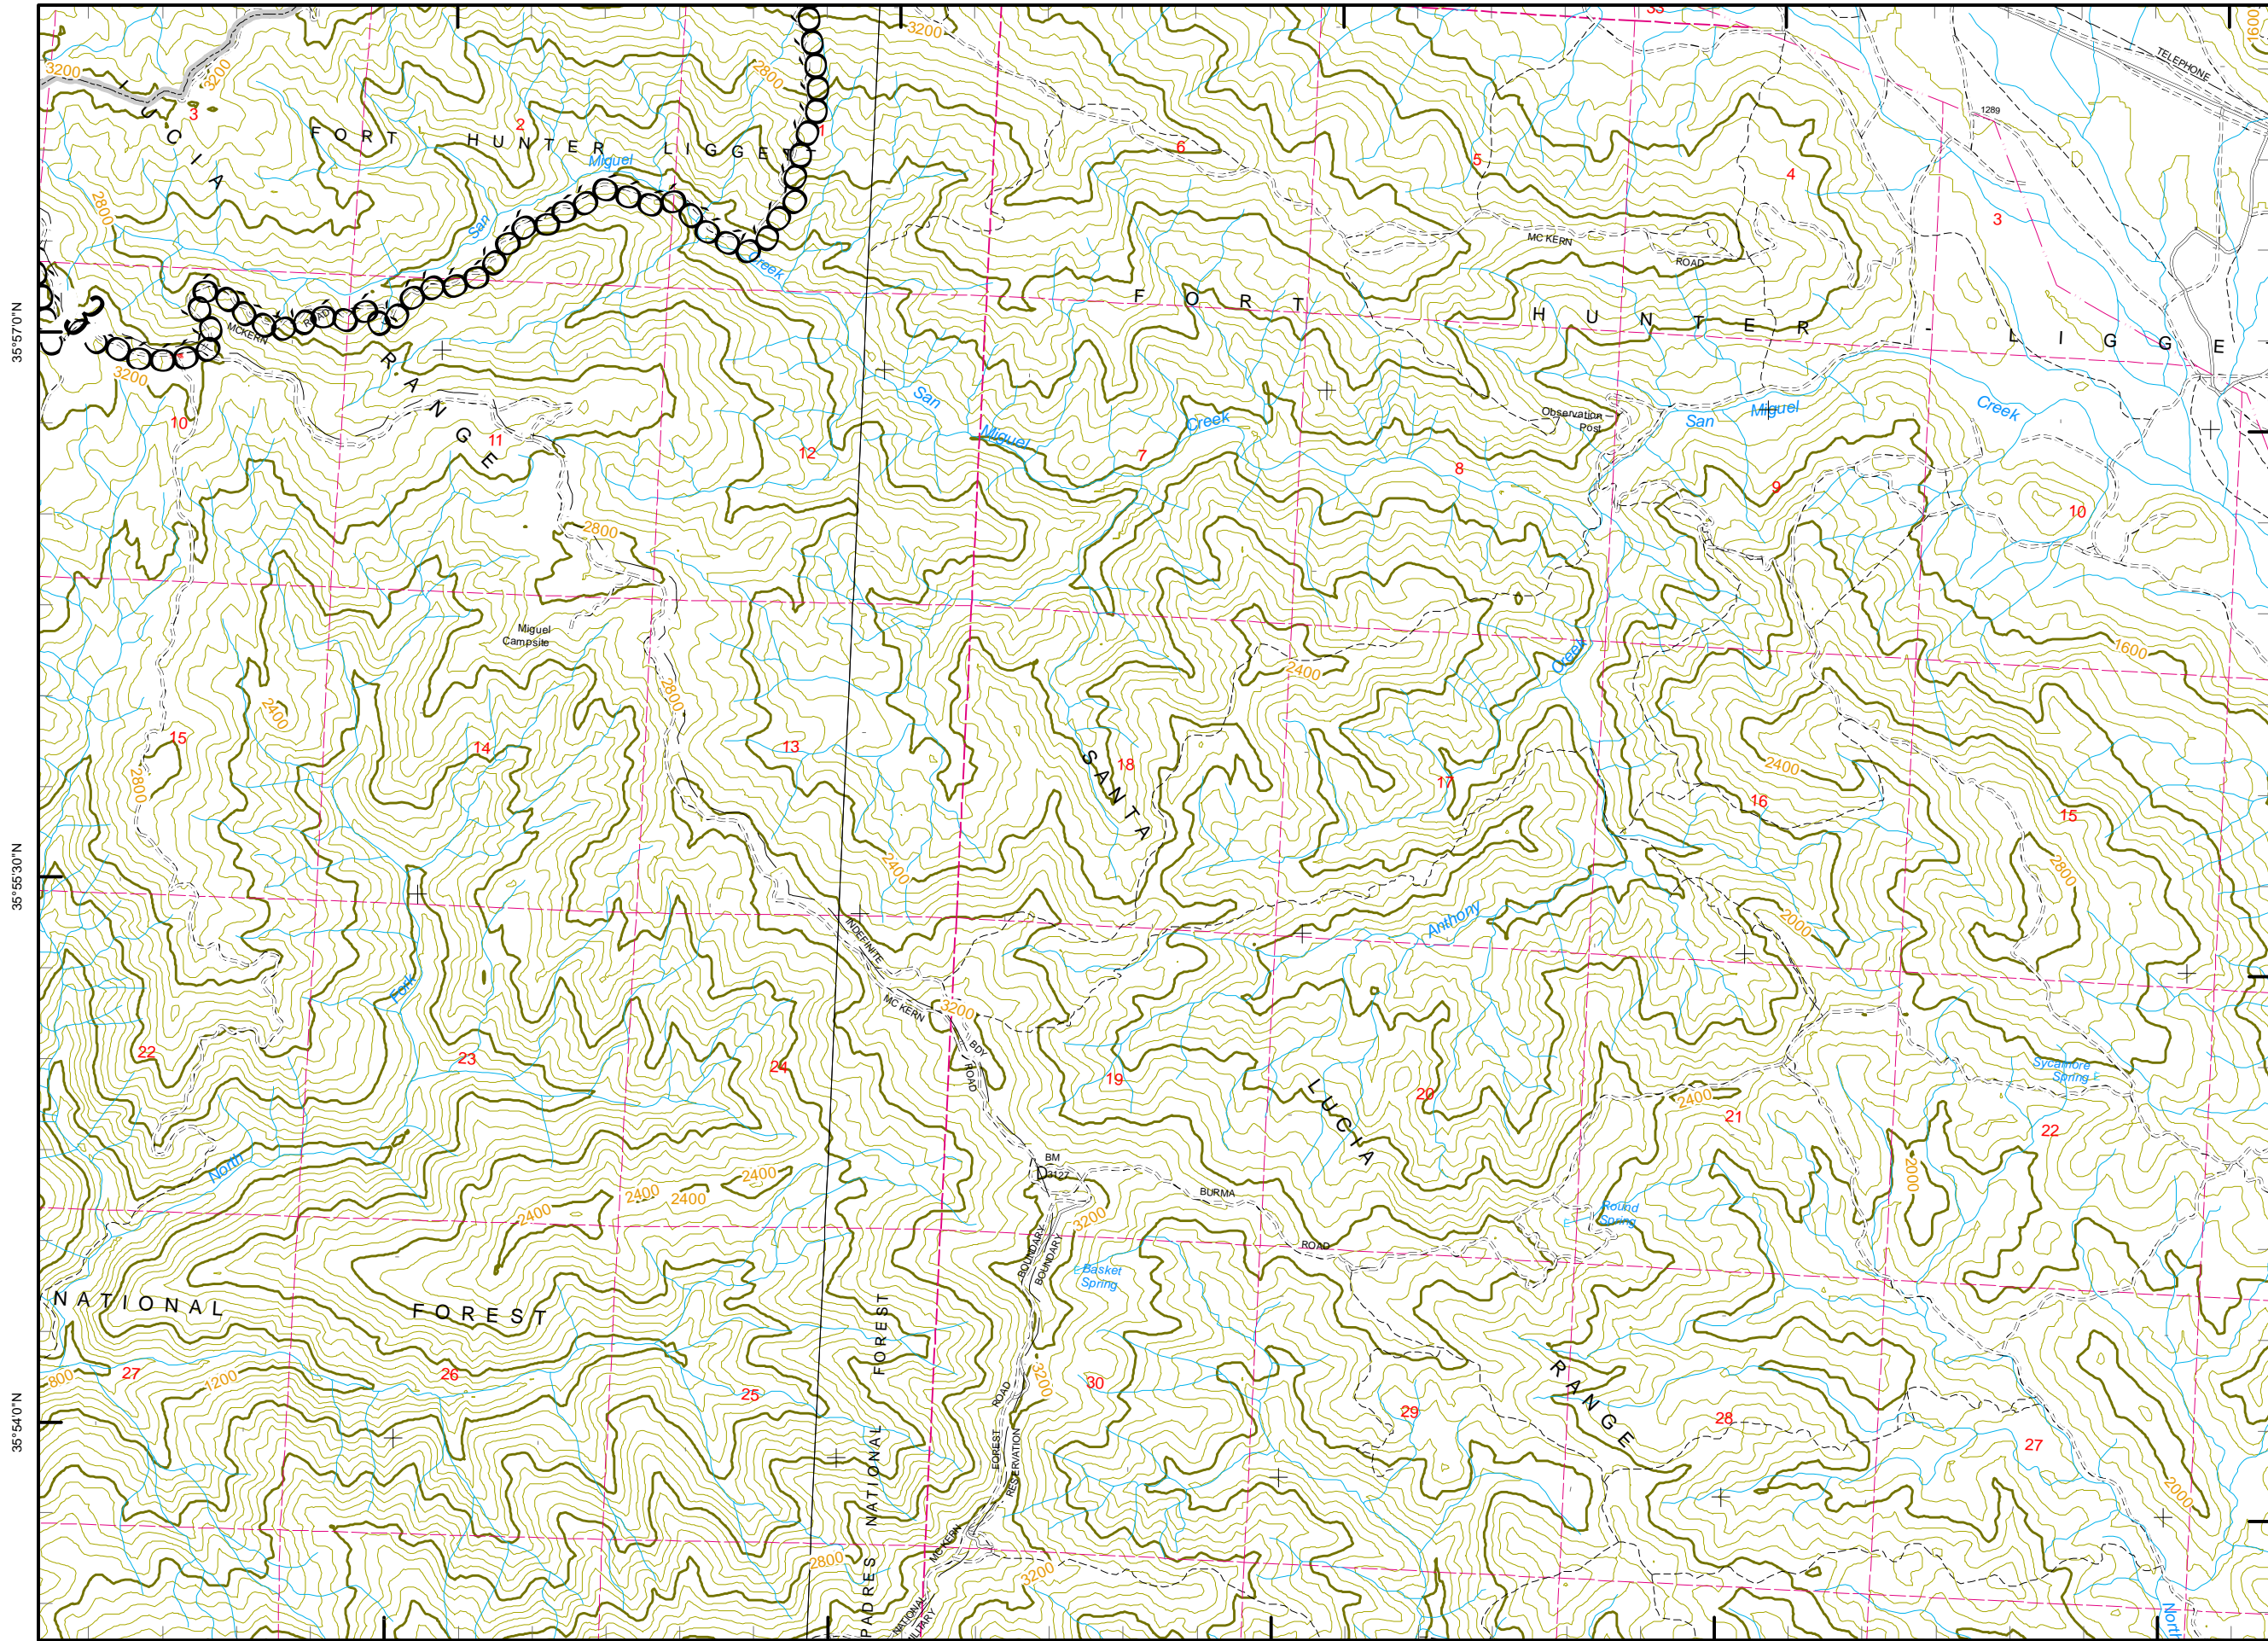

121°24'0"W

121°22'30"W

121°21'0"W

121°19'30"W

121°18'0"W

121°24'0"W

121°22'30"W

121°21'0"W

121°19'30"W

121°18'0"W

Chalk Fire

CA-LPF-002754

F

Legend

- Incident Command Post
- Camp
- Staging Area
- Water Source
- Helibase
- Mobil Weather Unit
- Repeater
- Drop Point
- Helispot
- Safety Zone
- Retardant Pickup
- Road Hazard
- Division
- Branch
- Completed Dozer Line
- Proposed Dozer Line
- Planned Fire Line
- Uncontrolled Fire Edge
- Completed Line
- Hand Line
- Roads
- Trails
- Wilderness

502