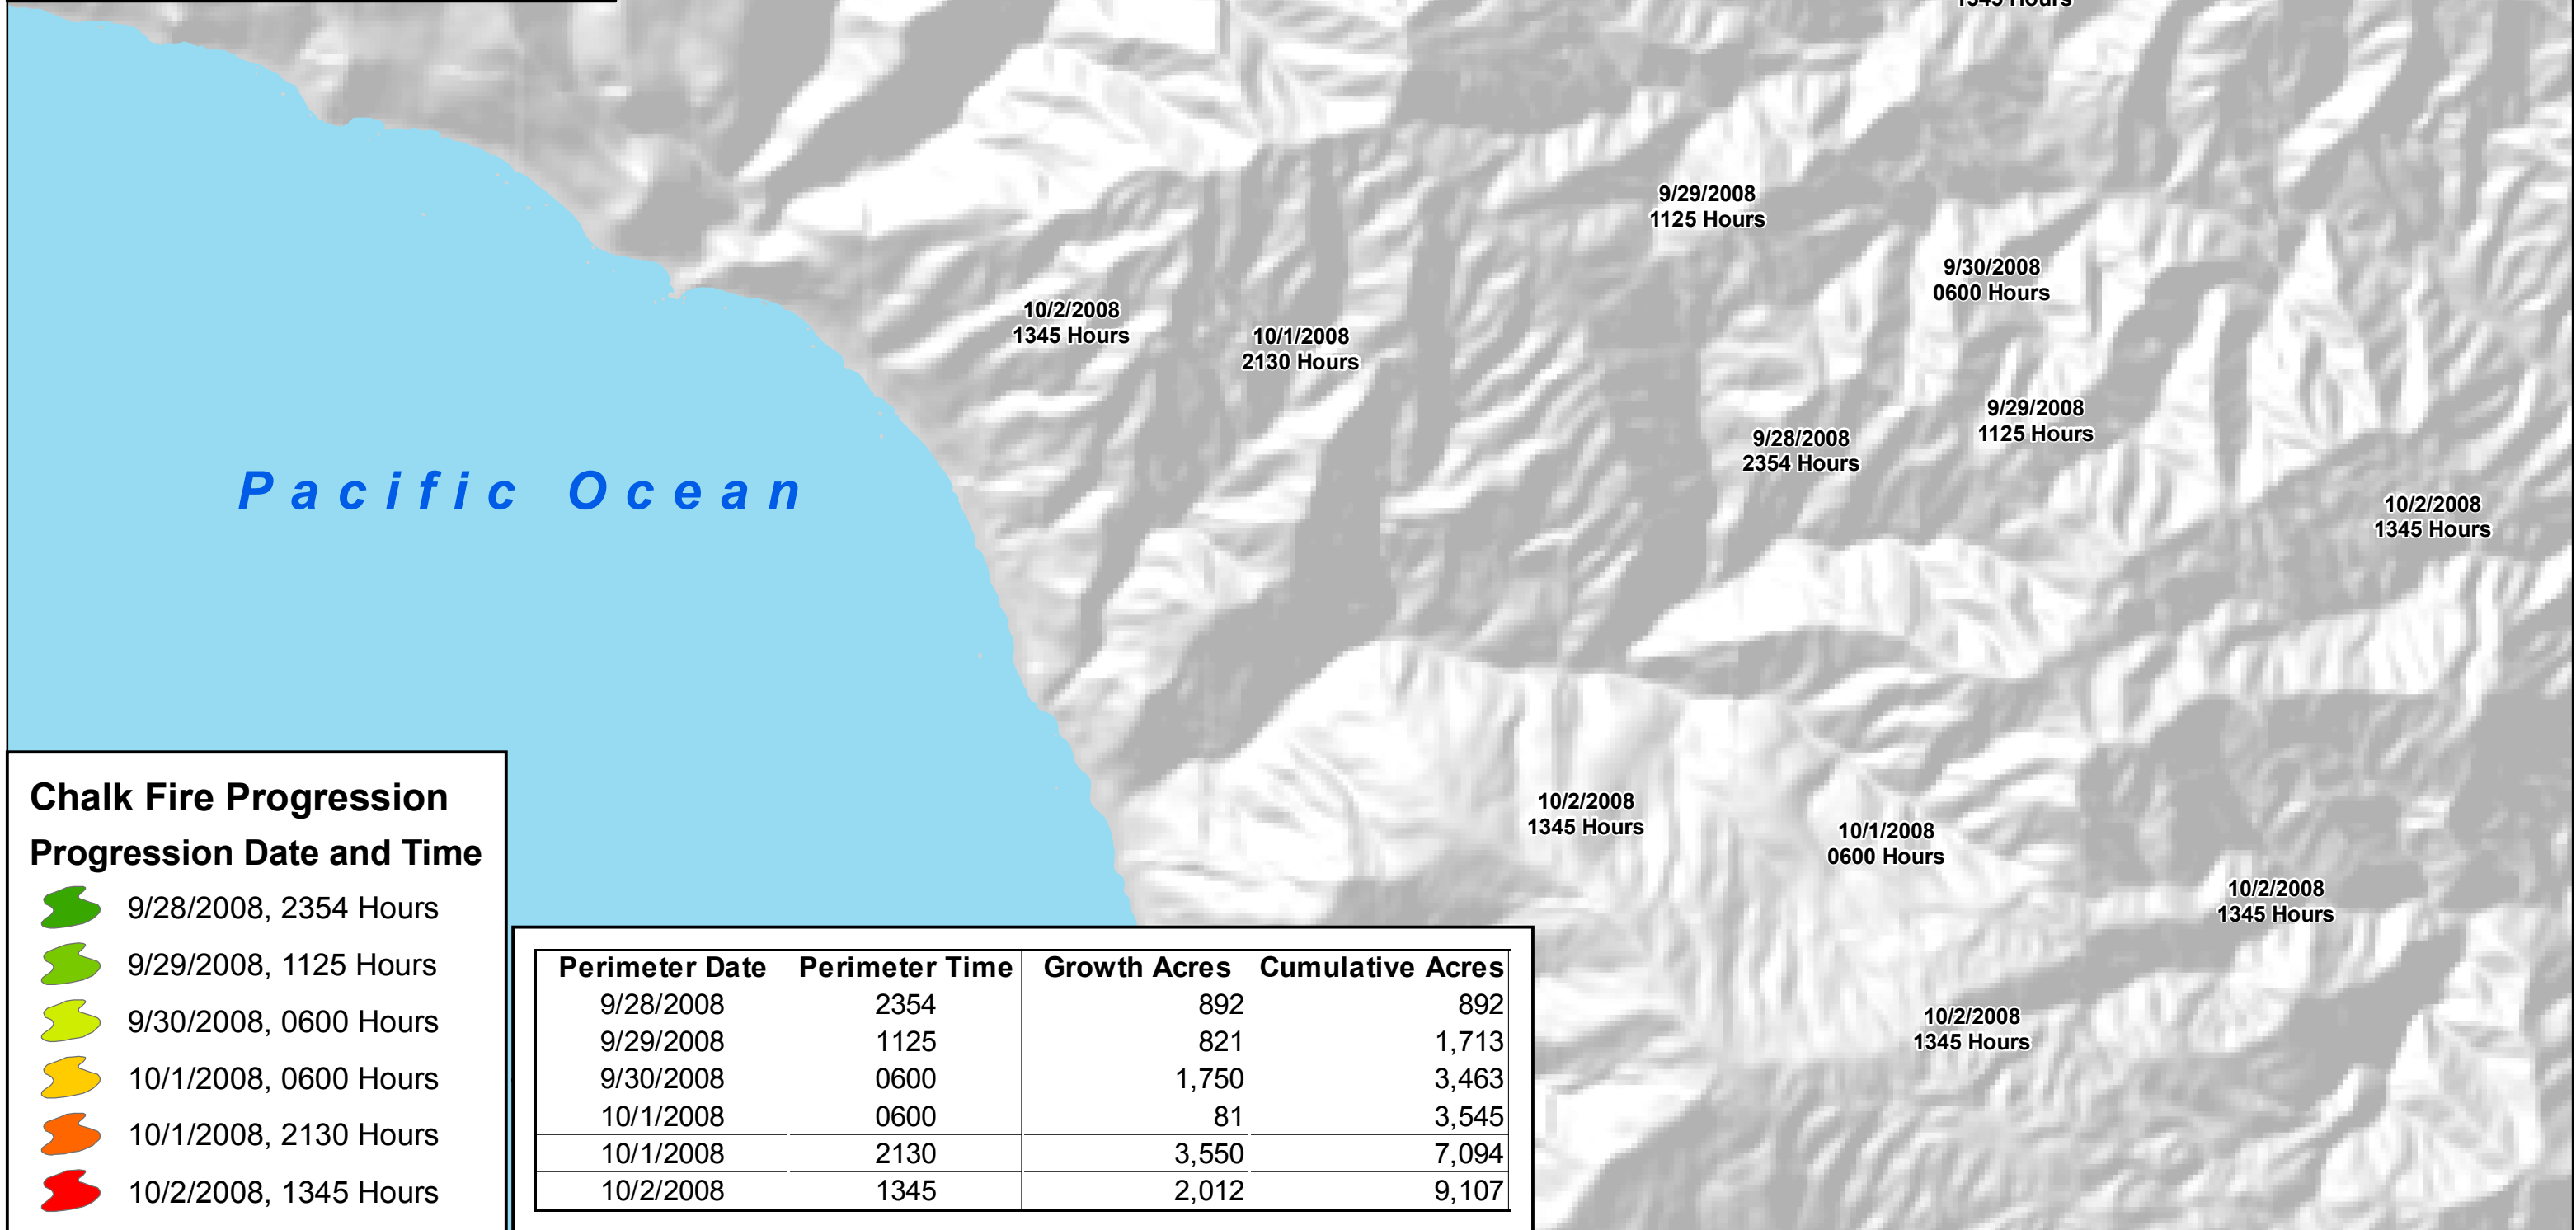

Fire Progression Map
CA-LPF-002754
October 3, 2008, 0600
9,107 Acres
1:35,000

Chalk Fire Progression
Progression Date and Time

- 9/28/2008, 2354 Hours
- 9/29/2008, 1125 Hours
- 9/30/2008, 0600 Hours
- 10/1/2008, 0600 Hours
- 10/1/2008, 2130 Hours
- 10/2/2008, 1345 Hours

Perimeter Date	Perimeter Time	Growth Acres	Cumulative Acres
9/28/2008	2354	892	892
9/29/2008	1125	821	1,713
9/30/2008	0600	1,750	3,463
10/1/2008	0600	81	3,545
10/1/2008	2130	3,550	7,094
10/2/2008	1345	2,012	9,107