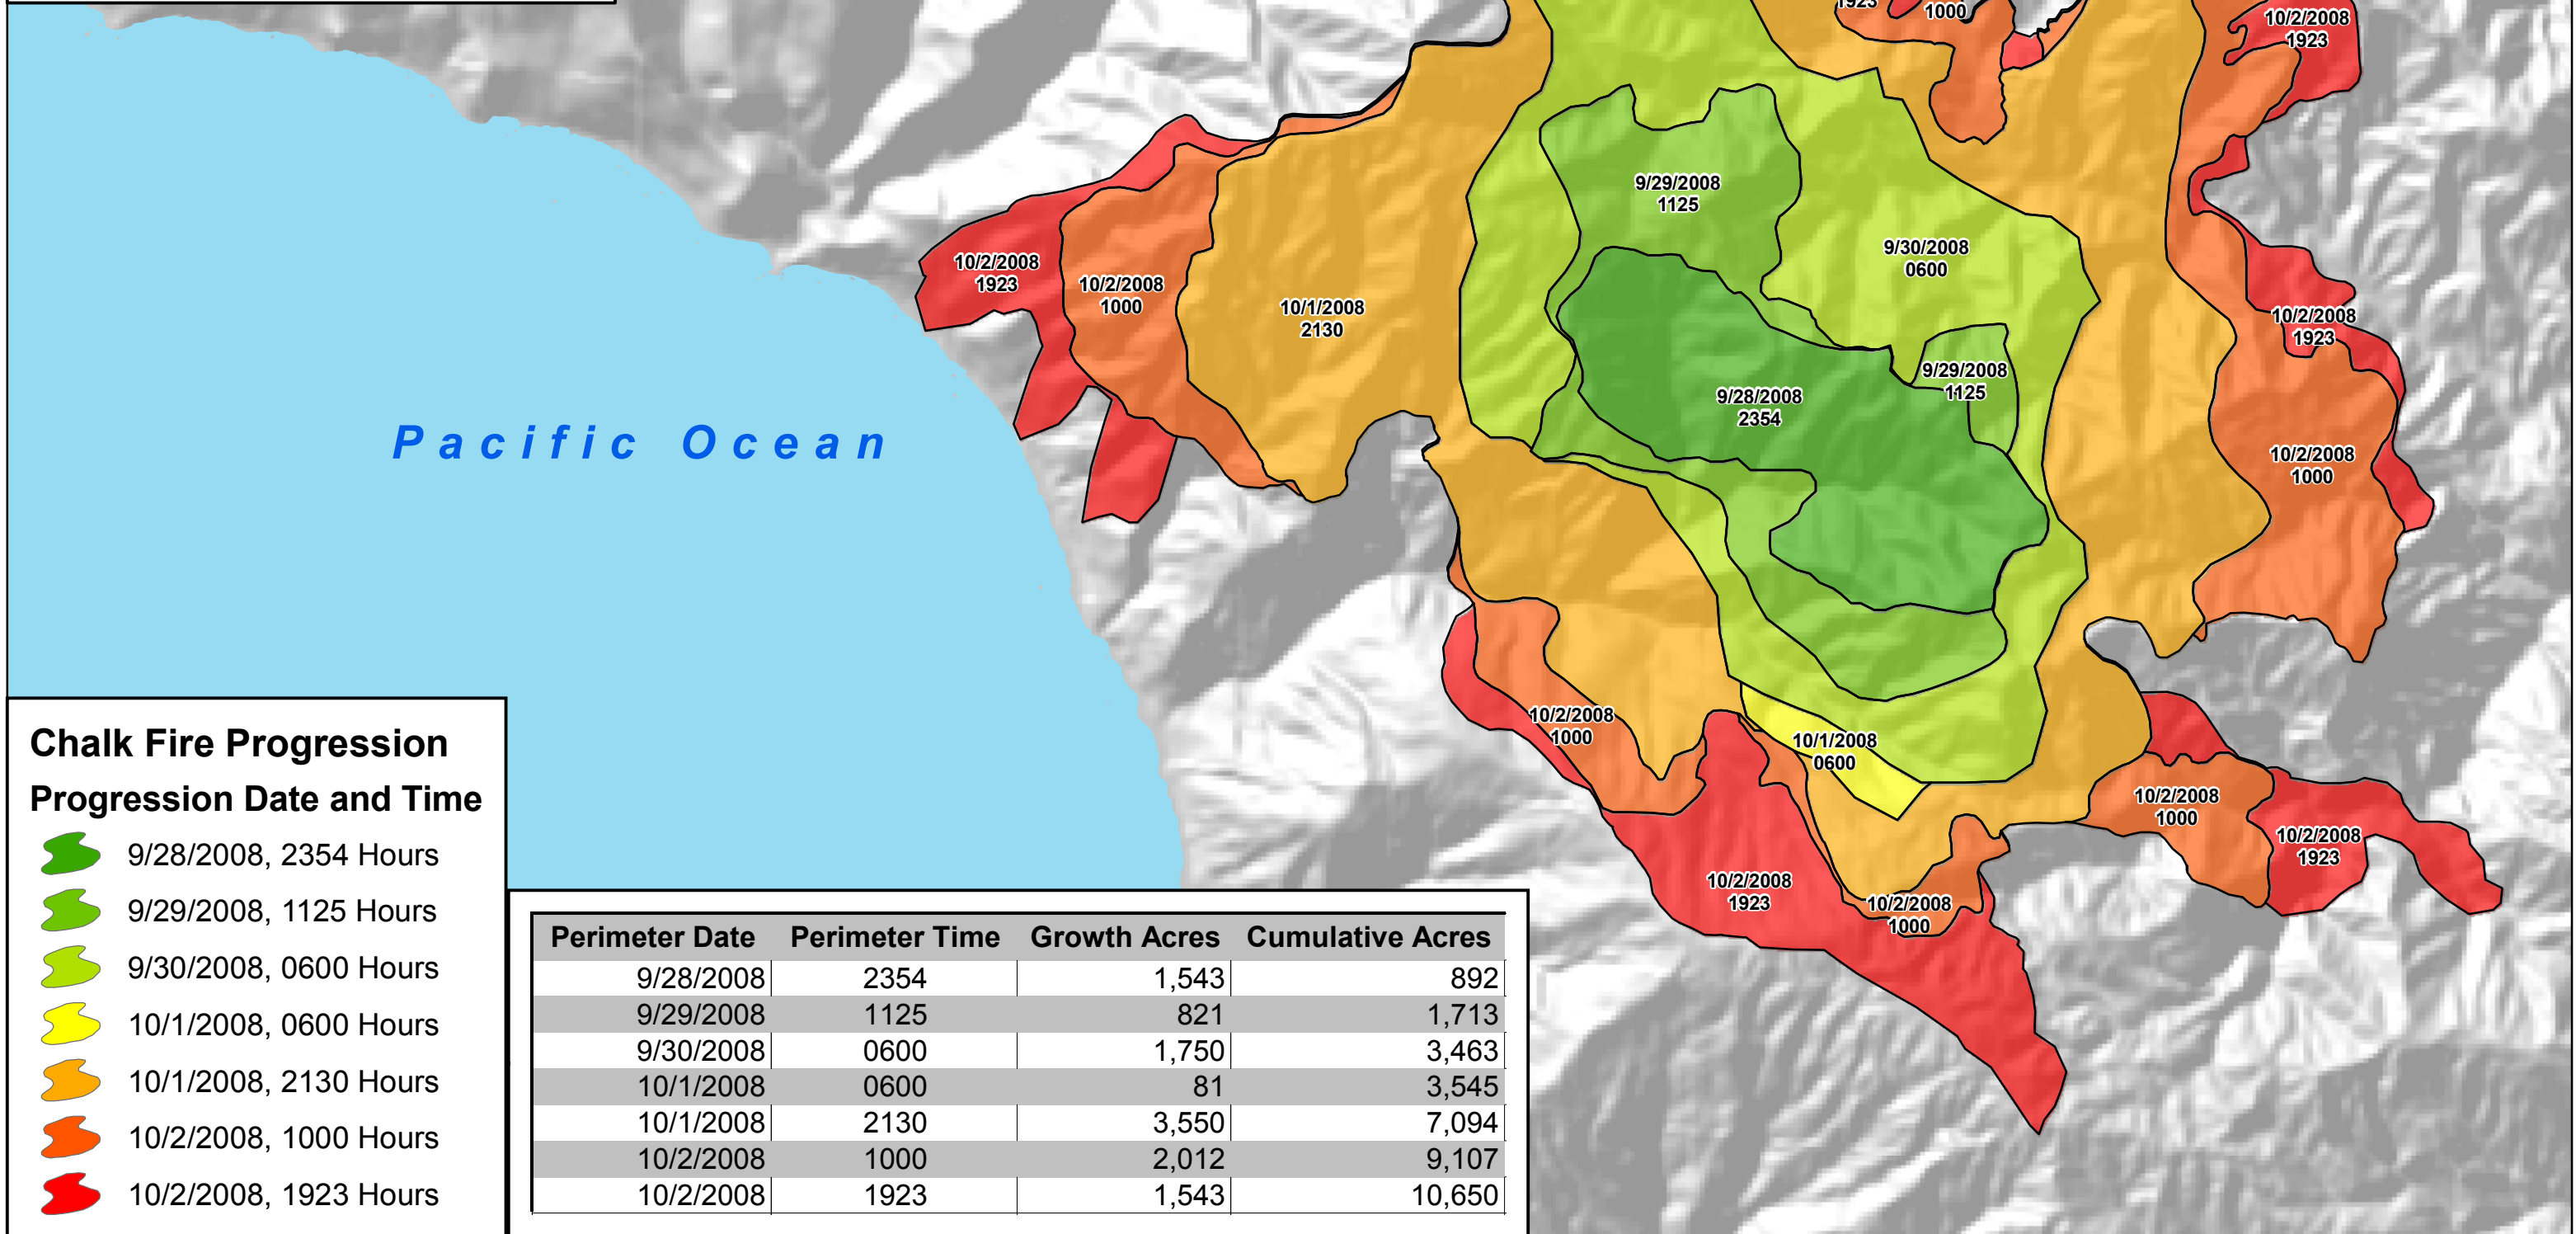

Fire Progression Map
CA-LPF-002754
October 4, 2008, 0600
10,650 Acres
1:40,000

Chalk Fire Progression
Progression Date and Time

-  9/28/2008, 2354 Hours
-  9/29/2008, 1125 Hours
-  9/30/2008, 0600 Hours
-  10/1/2008, 0600 Hours
-  10/1/2008, 2130 Hours
-  10/2/2008, 1000 Hours
-  10/2/2008, 1923 Hours

Perimeter Date	Perimeter Time	Growth Acres	Cumulative Acres
9/28/2008	2354	1,543	892
9/29/2008	1125	821	1,713
9/30/2008	0600	1,750	3,463
10/1/2008	0600	81	3,545
10/1/2008	2130	3,550	7,094
10/2/2008	1000	2,012	9,107
10/2/2008	1923	1,543	10,650