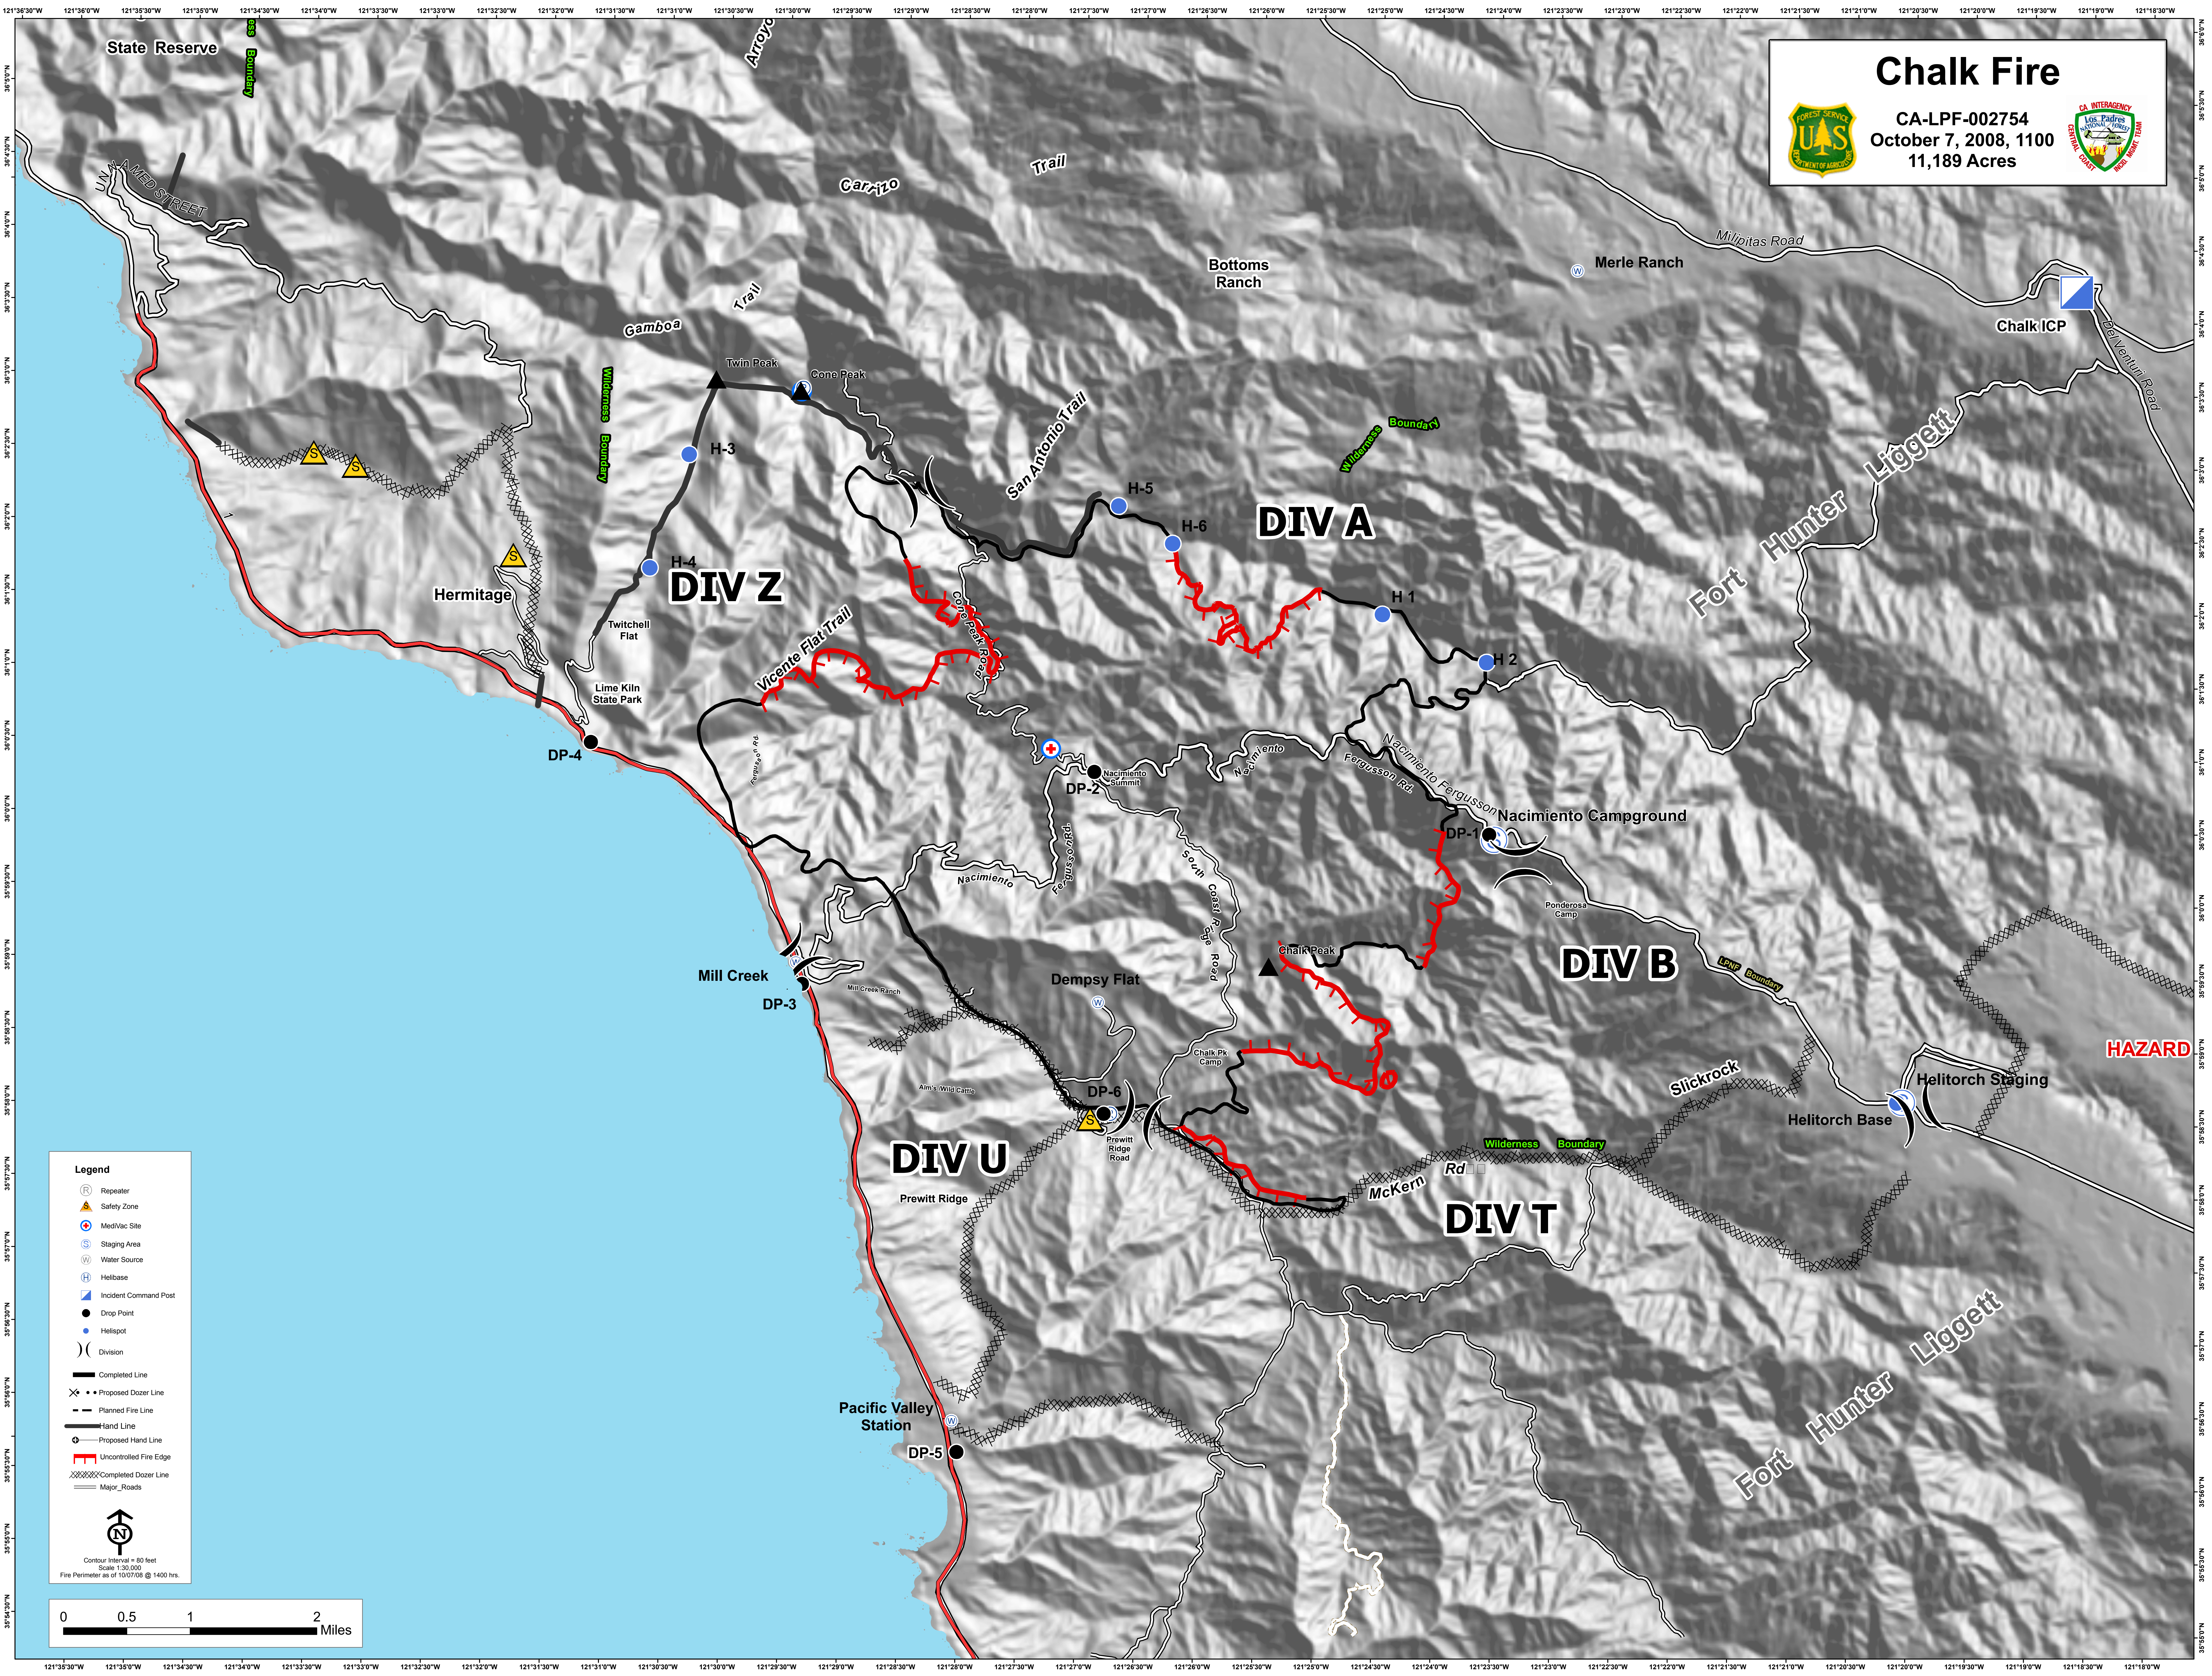

Chalk Fire

CA-LPF-002754
October 7, 2008, 1100
11,189 Acres

Legend

- Repeater
- Safety Zone
- MediVac Site
- Staging Area
- Water Source
- Helibase
- Incident Command Post
- Drop Point
- Helispot
- Division
- Completed Line
- Proposed Dozer Line
- Planned Fire Line
- Hand Line
- Proposed Hand Line
- Uncontrolled Fire Edge
- Completed Dozer Line
- Major Roads

Contour Interval = 80 feet
Scale 1:30,000
Fire Perimeter as of 10/07/08 @ 1400 hrs.