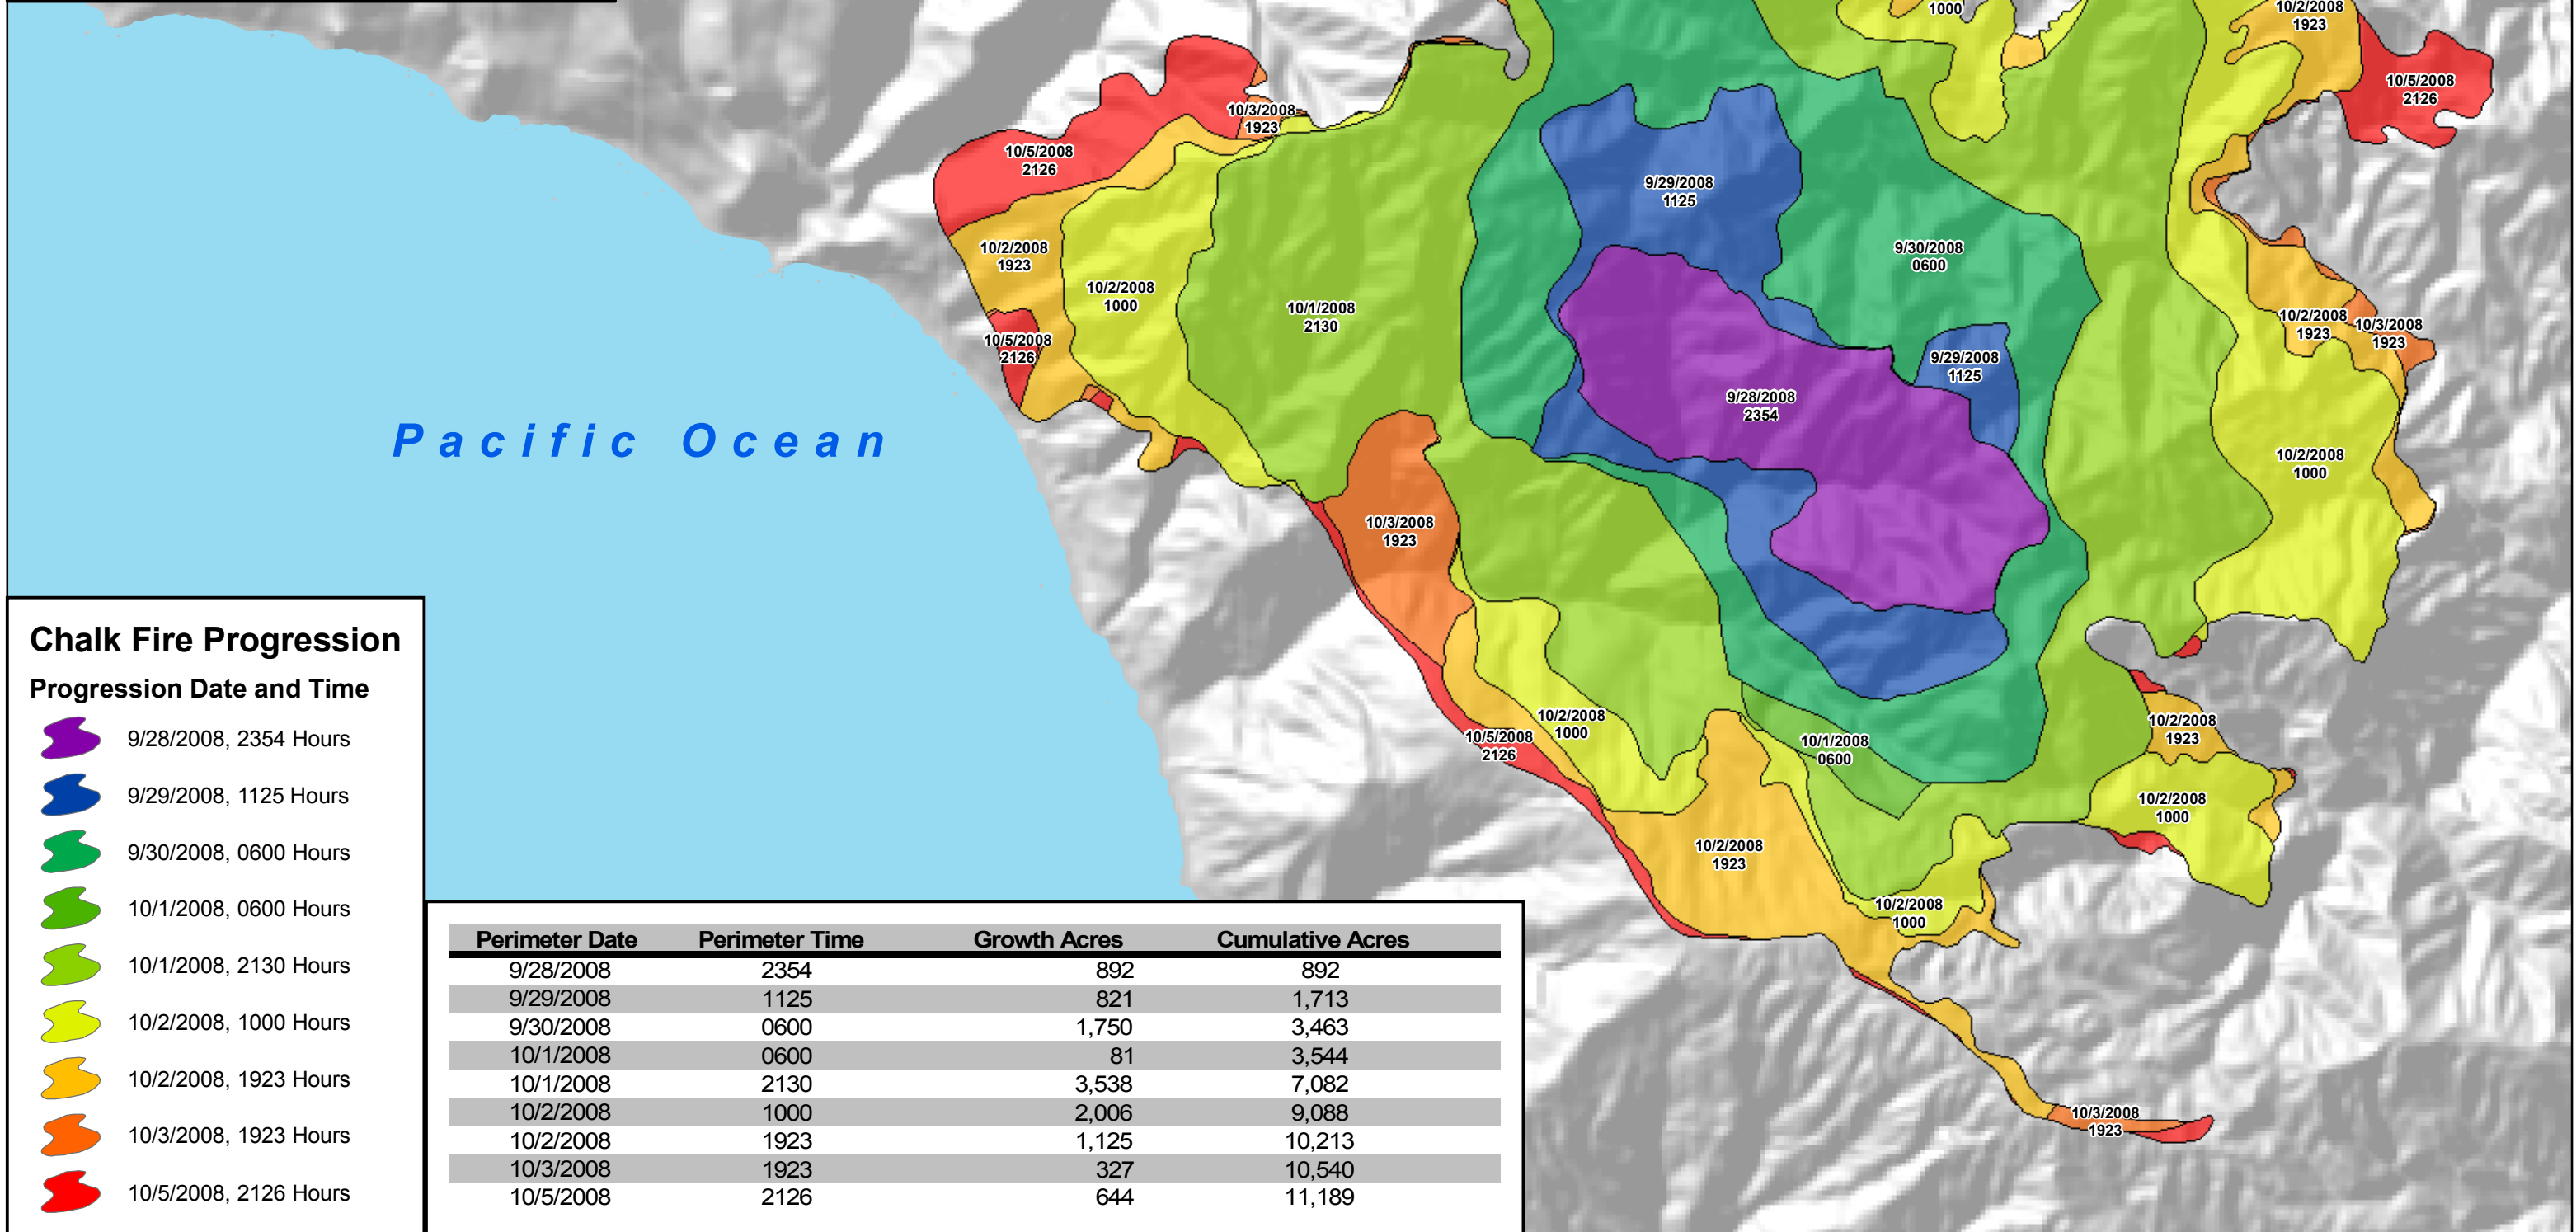

Fire Progression Map
CA-LPF-002754
October 8, 2008, 0600
11,189 Acres
1:40,000

Chalk Fire Progression

Progression Date and Time

-  9/28/2008, 2354 Hours
-  9/29/2008, 1125 Hours
-  9/30/2008, 0600 Hours
-  10/1/2008, 0600 Hours
-  10/1/2008, 2130 Hours
-  10/2/2008, 1000 Hours
-  10/2/2008, 1923 Hours
-  10/3/2008, 1923 Hours
-  10/5/2008, 2126 Hours

Perimeter Date	Perimeter Time	Growth Acres	Cumulative Acres
9/28/2008	2354	892	892
9/29/2008	1125	821	1,713
9/30/2008	0600	1,750	3,463
10/1/2008	0600	81	3,544
10/1/2008	2130	3,538	7,082
10/2/2008	1000	2,006	9,088
10/2/2008	1923	1,125	10,213
10/3/2008	1923	327	10,540
10/5/2008	2126	644	11,189