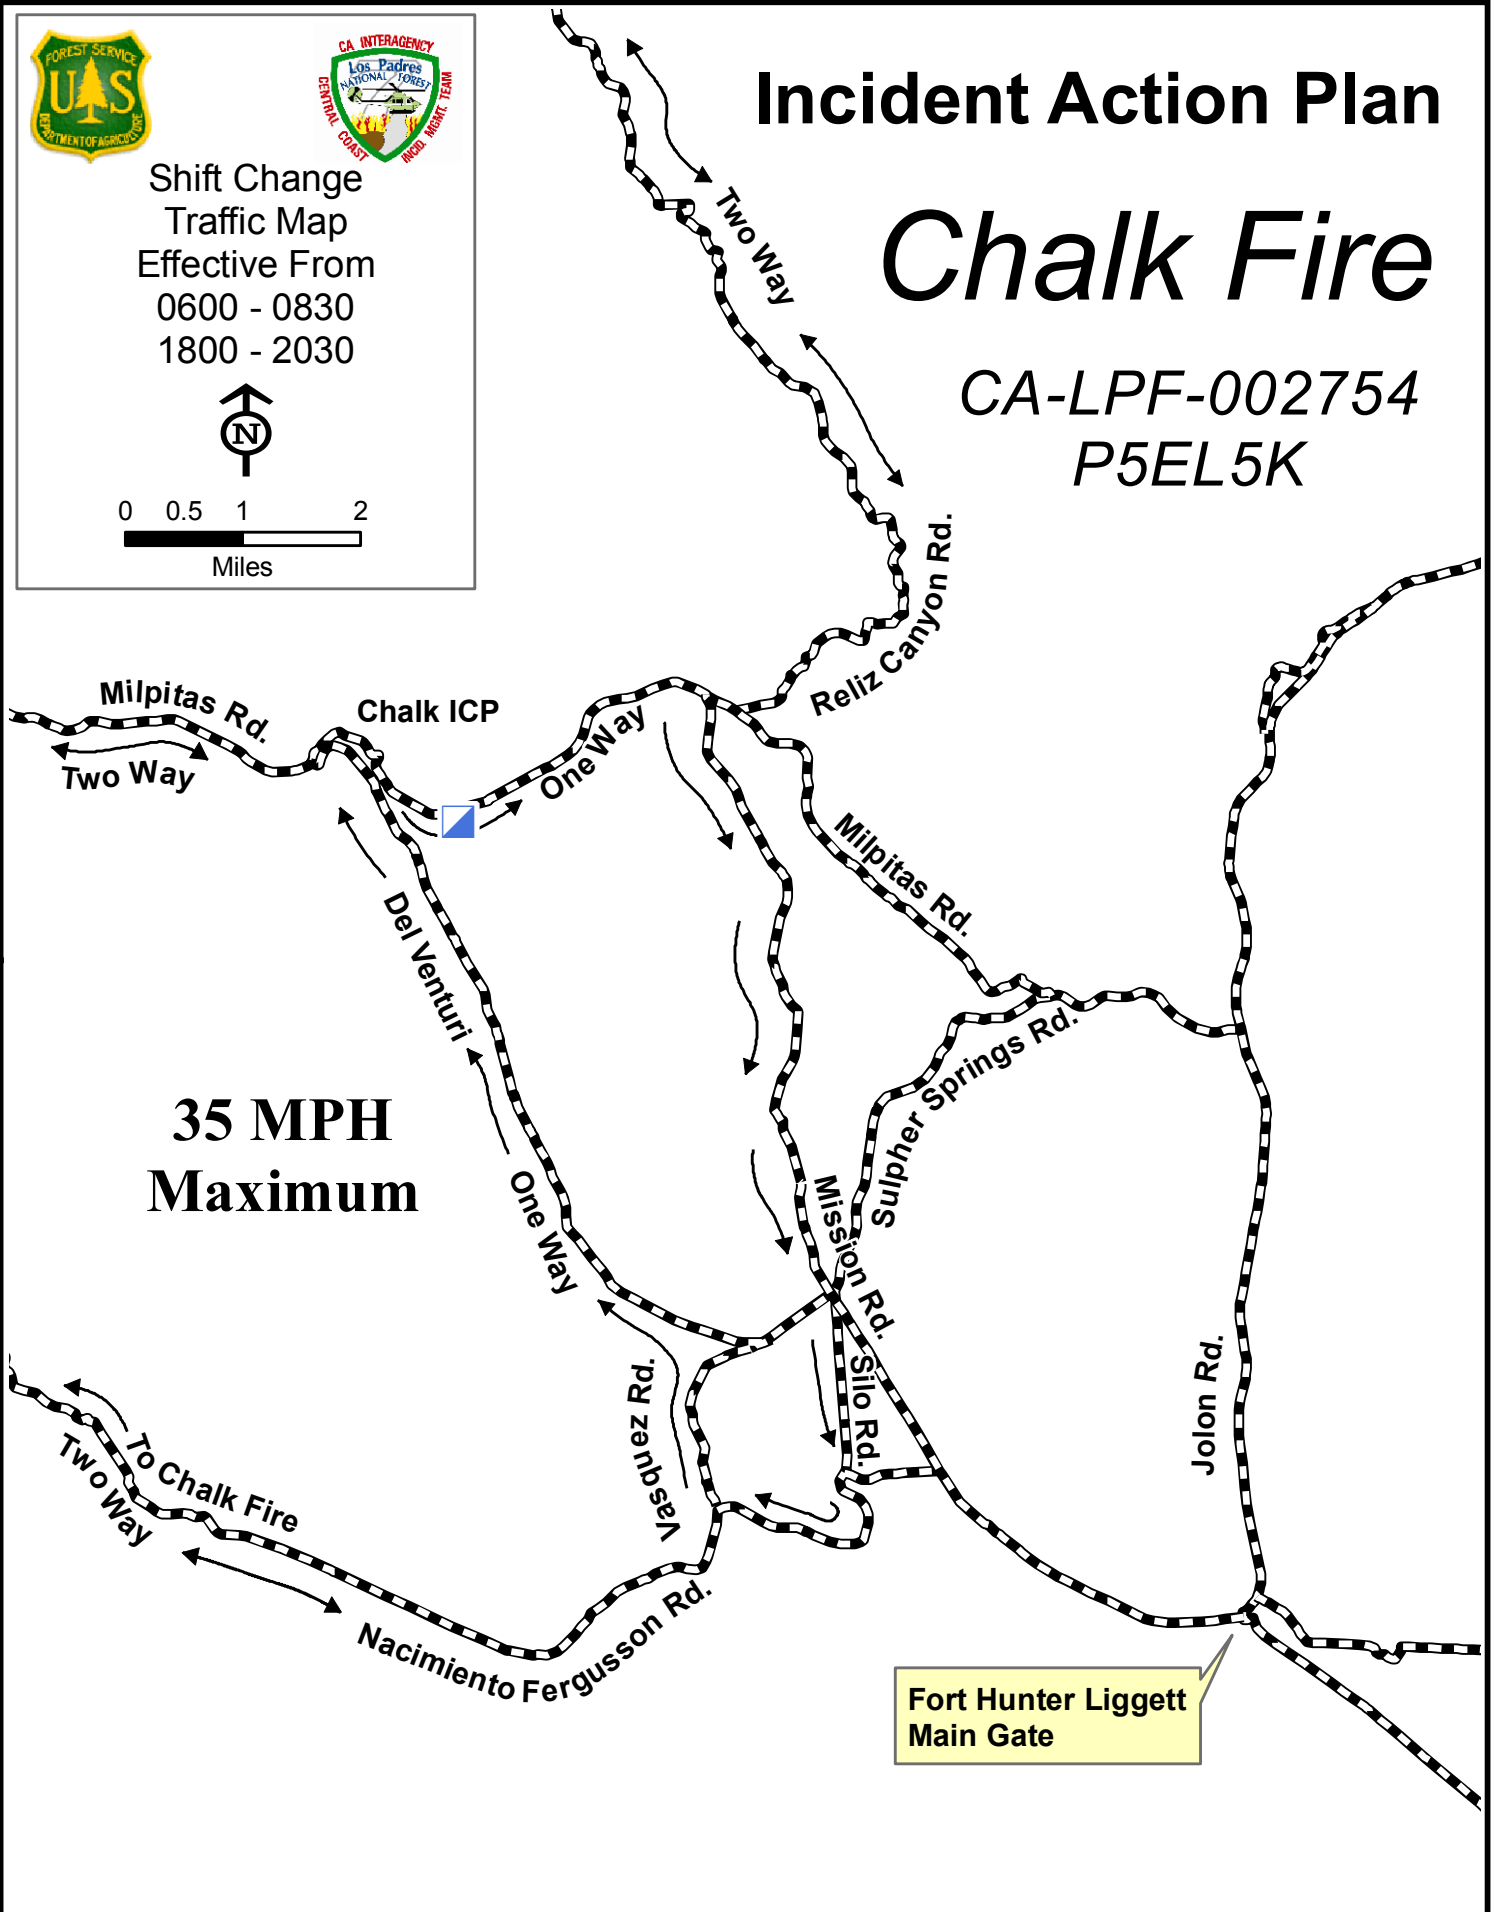

Shift Change
Traffic Map
Effective From
0600 - 0830
1800 - 2030

0 0.5 1 2
Miles

Incident Action Plan

Chalk Fire

CA-LPF-002754
P5EL5K

**35 MPH
Maximum**

Fort Hunter Liggett
Main Gate