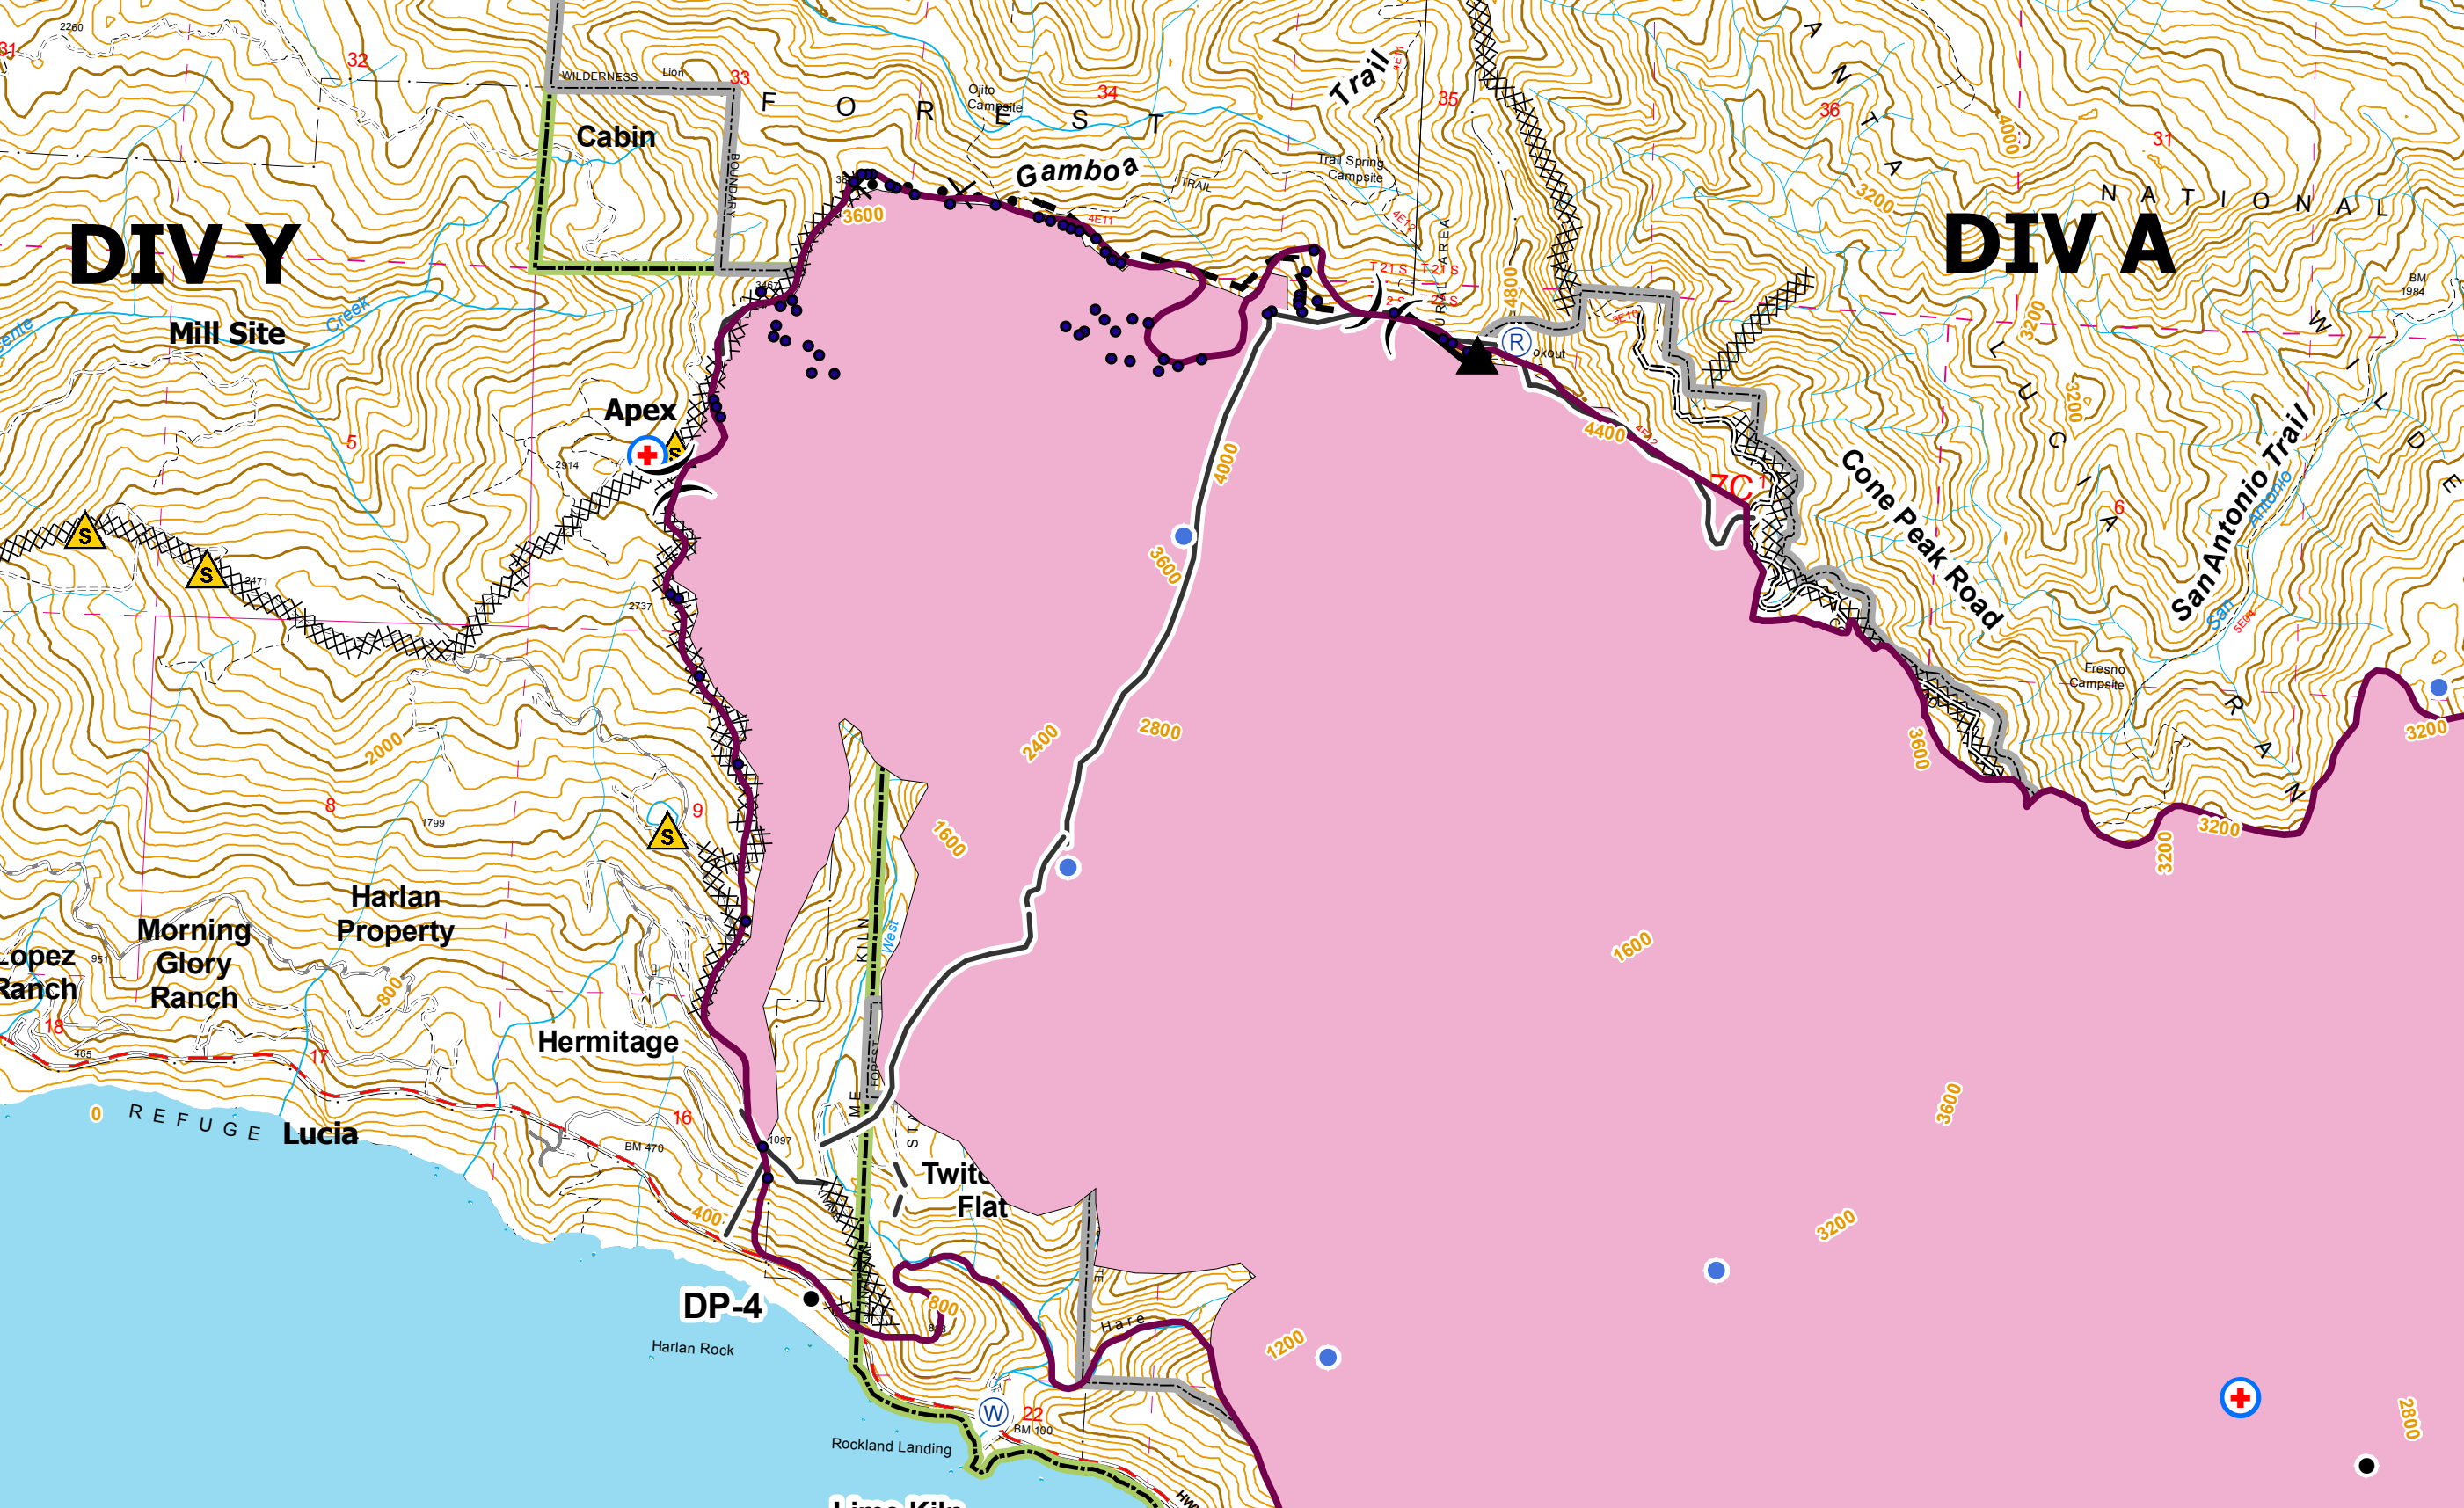

**DIV Y**

**DIV A**

Cabin

Gamboa

Trail

Apex

Hermitage

Twit Flat

Cone Peak Road

San Antonio Trail

Mill Site

Morning Glory Ranch

Harlan Property

Lucia

DP-4

Harlan Rock