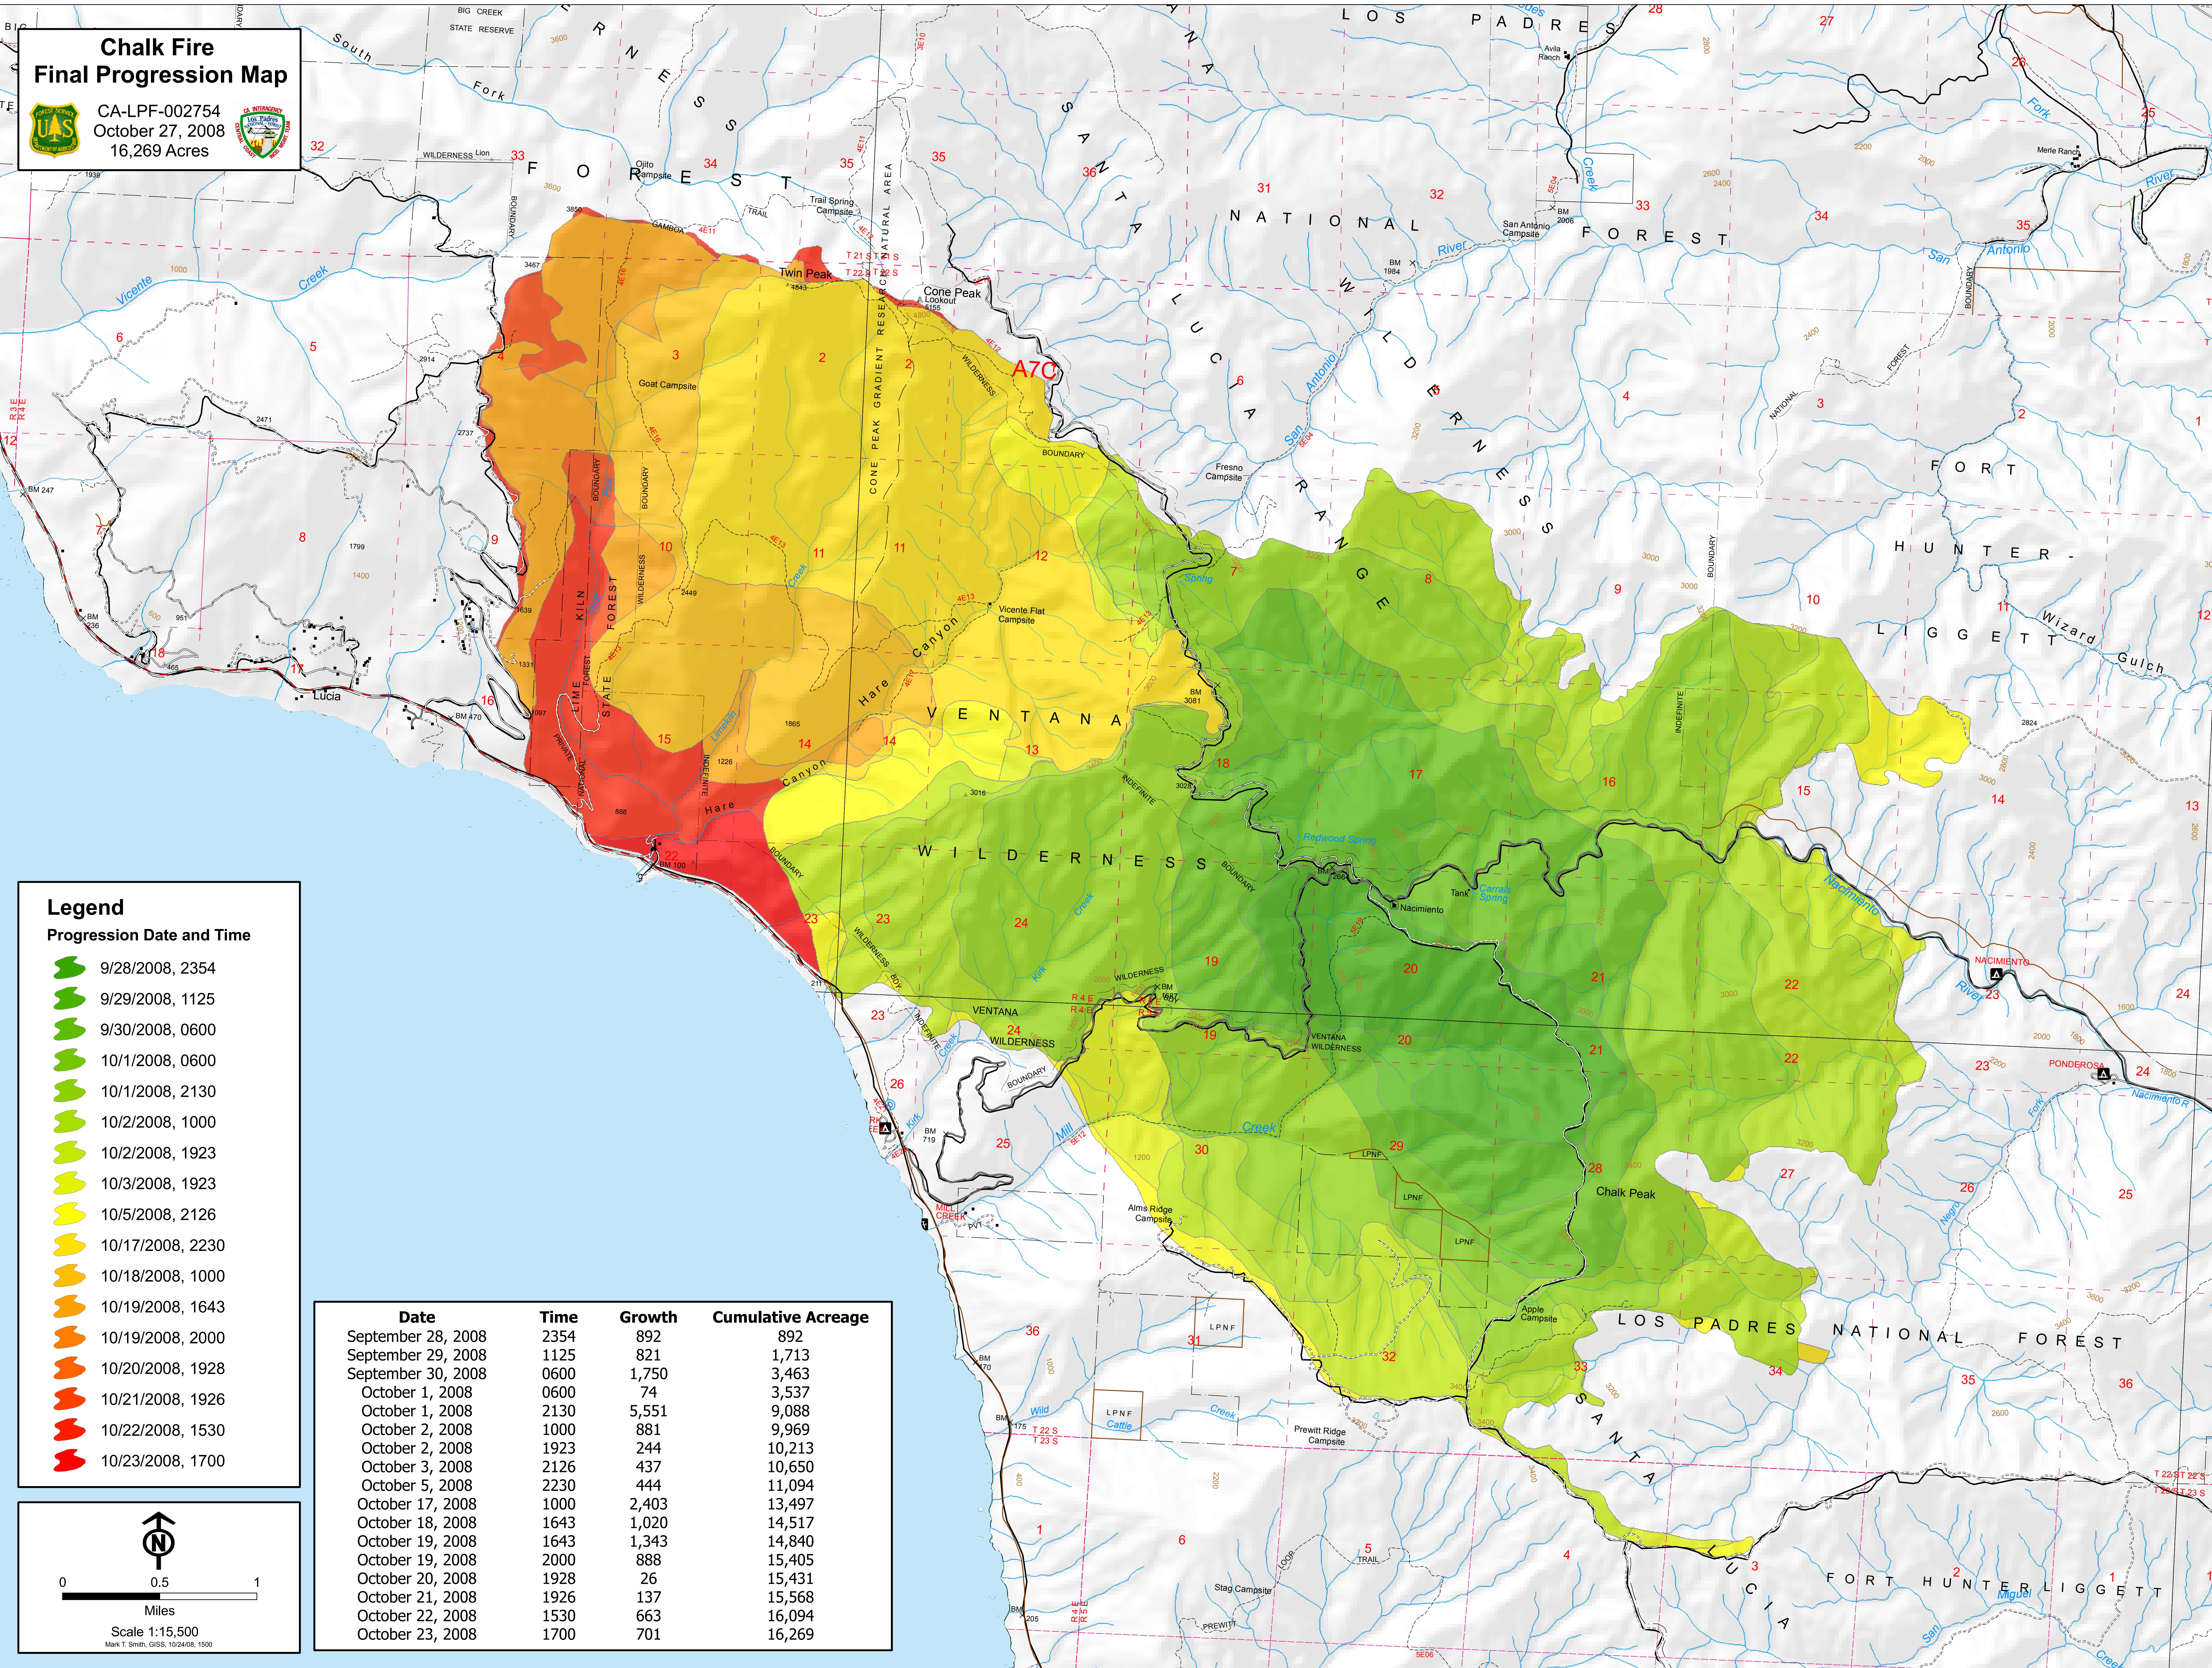

Chalk Fire Final Progression Map

CA-LPF-002754
 October 27, 2008
 16,269 Acres

Legend

Progression Date and Time

- 9/28/2008, 2354
- 9/29/2008, 1125
- 9/30/2008, 0600
- 10/1/2008, 0600
- 10/1/2008, 2130
- 10/2/2008, 1000
- 10/2/2008, 1923
- 10/3/2008, 1923
- 10/5/2008, 2126
- 10/17/2008, 2230
- 10/18/2008, 1000
- 10/19/2008, 1643
- 10/19/2008, 2000
- 10/20/2008, 1928
- 10/21/2008, 1926
- 10/22/2008, 1530
- 10/23/2008, 1700

Date	Time	Growth	Cumulative Acreage
September 28, 2008	2354	892	892
September 29, 2008	1125	821	1,713
September 30, 2008	0600	1,750	3,463
October 1, 2008	0600	74	3,537
October 1, 2008	2130	5,551	9,088
October 2, 2008	1000	881	9,969
October 2, 2008	1923	244	10,213
October 3, 2008	2126	437	10,650
October 5, 2008	2230	444	11,094
October 17, 2008	1000	2,403	13,497
October 18, 2008	1643	1,020	14,517
October 19, 2008	1643	1,343	14,840
October 19, 2008	2000	888	15,405
October 20, 2008	1928	26	15,431
October 21, 2008	1926	137	15,568
October 22, 2008	1530	663	16,094
October 23, 2008	1700	701	16,269