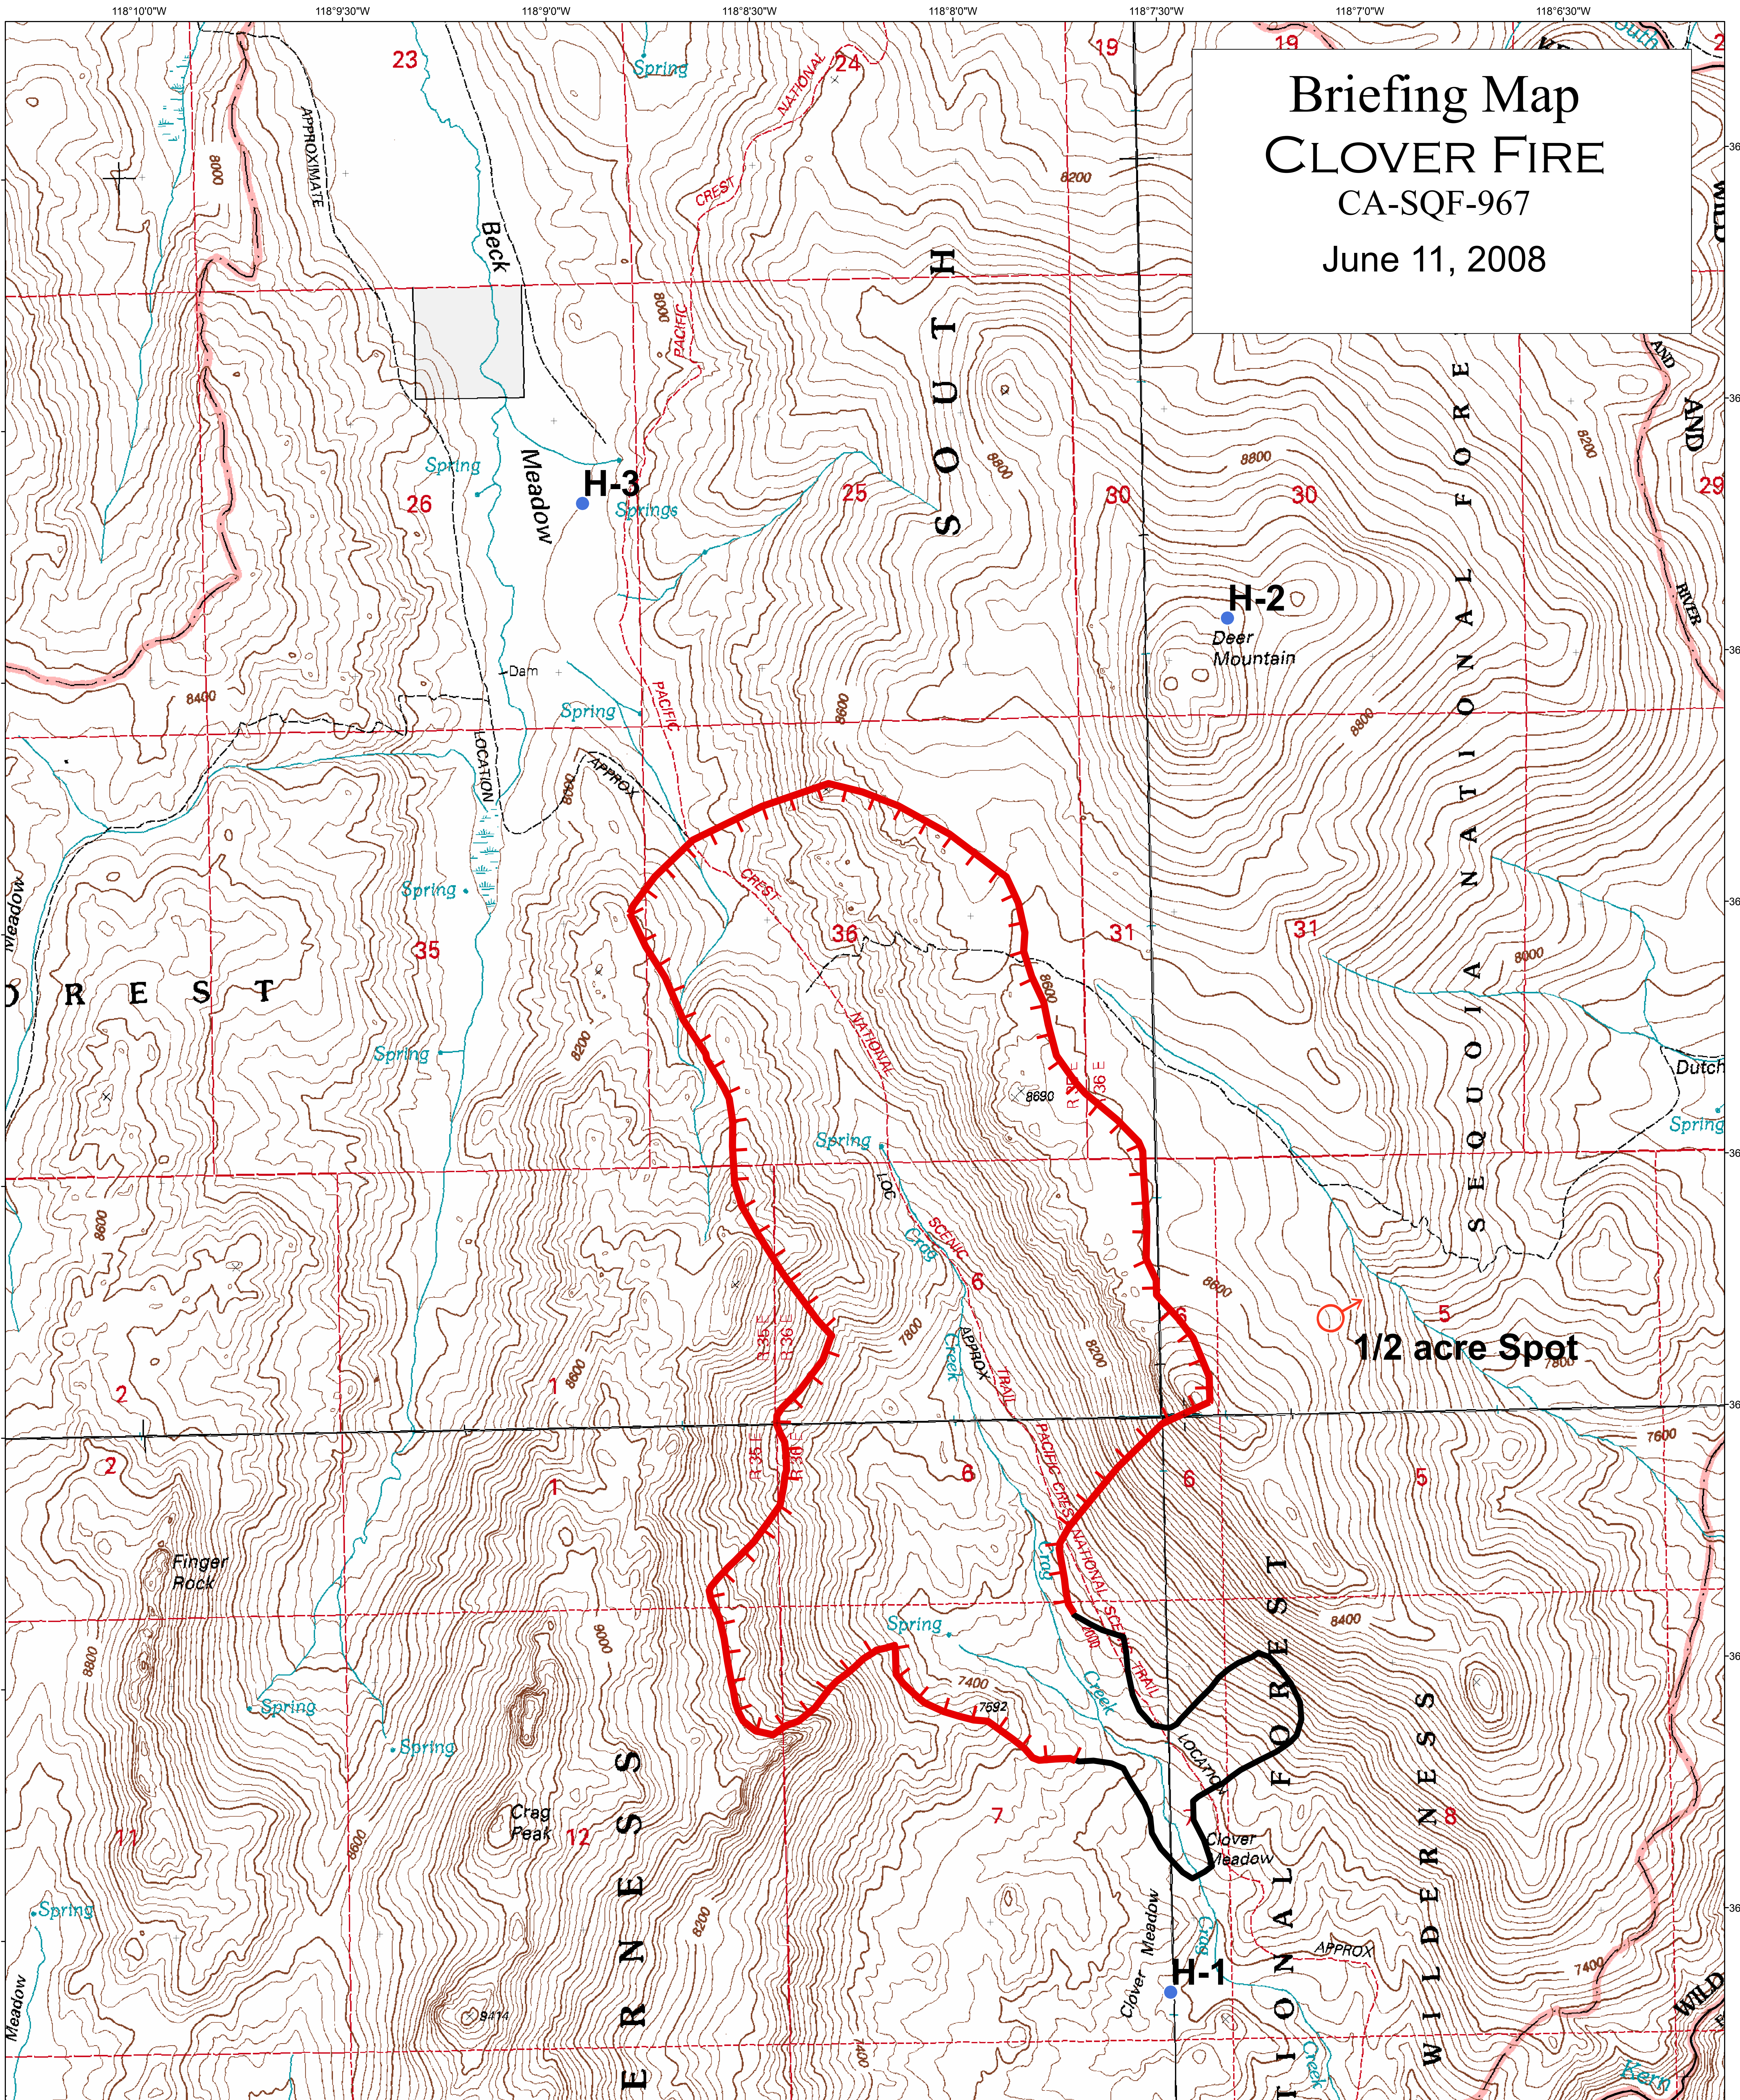

# Briefing Map

## CLOVER FIRE

CA-SQF-967

June 11, 2008

♂ 1/2 acre Spot

Fire Perimeter as of 6/10/08 AM

- ♂ Spot Fire
- Helispot
- ┌ Uncontrolled Fire Edge
- Completed Line