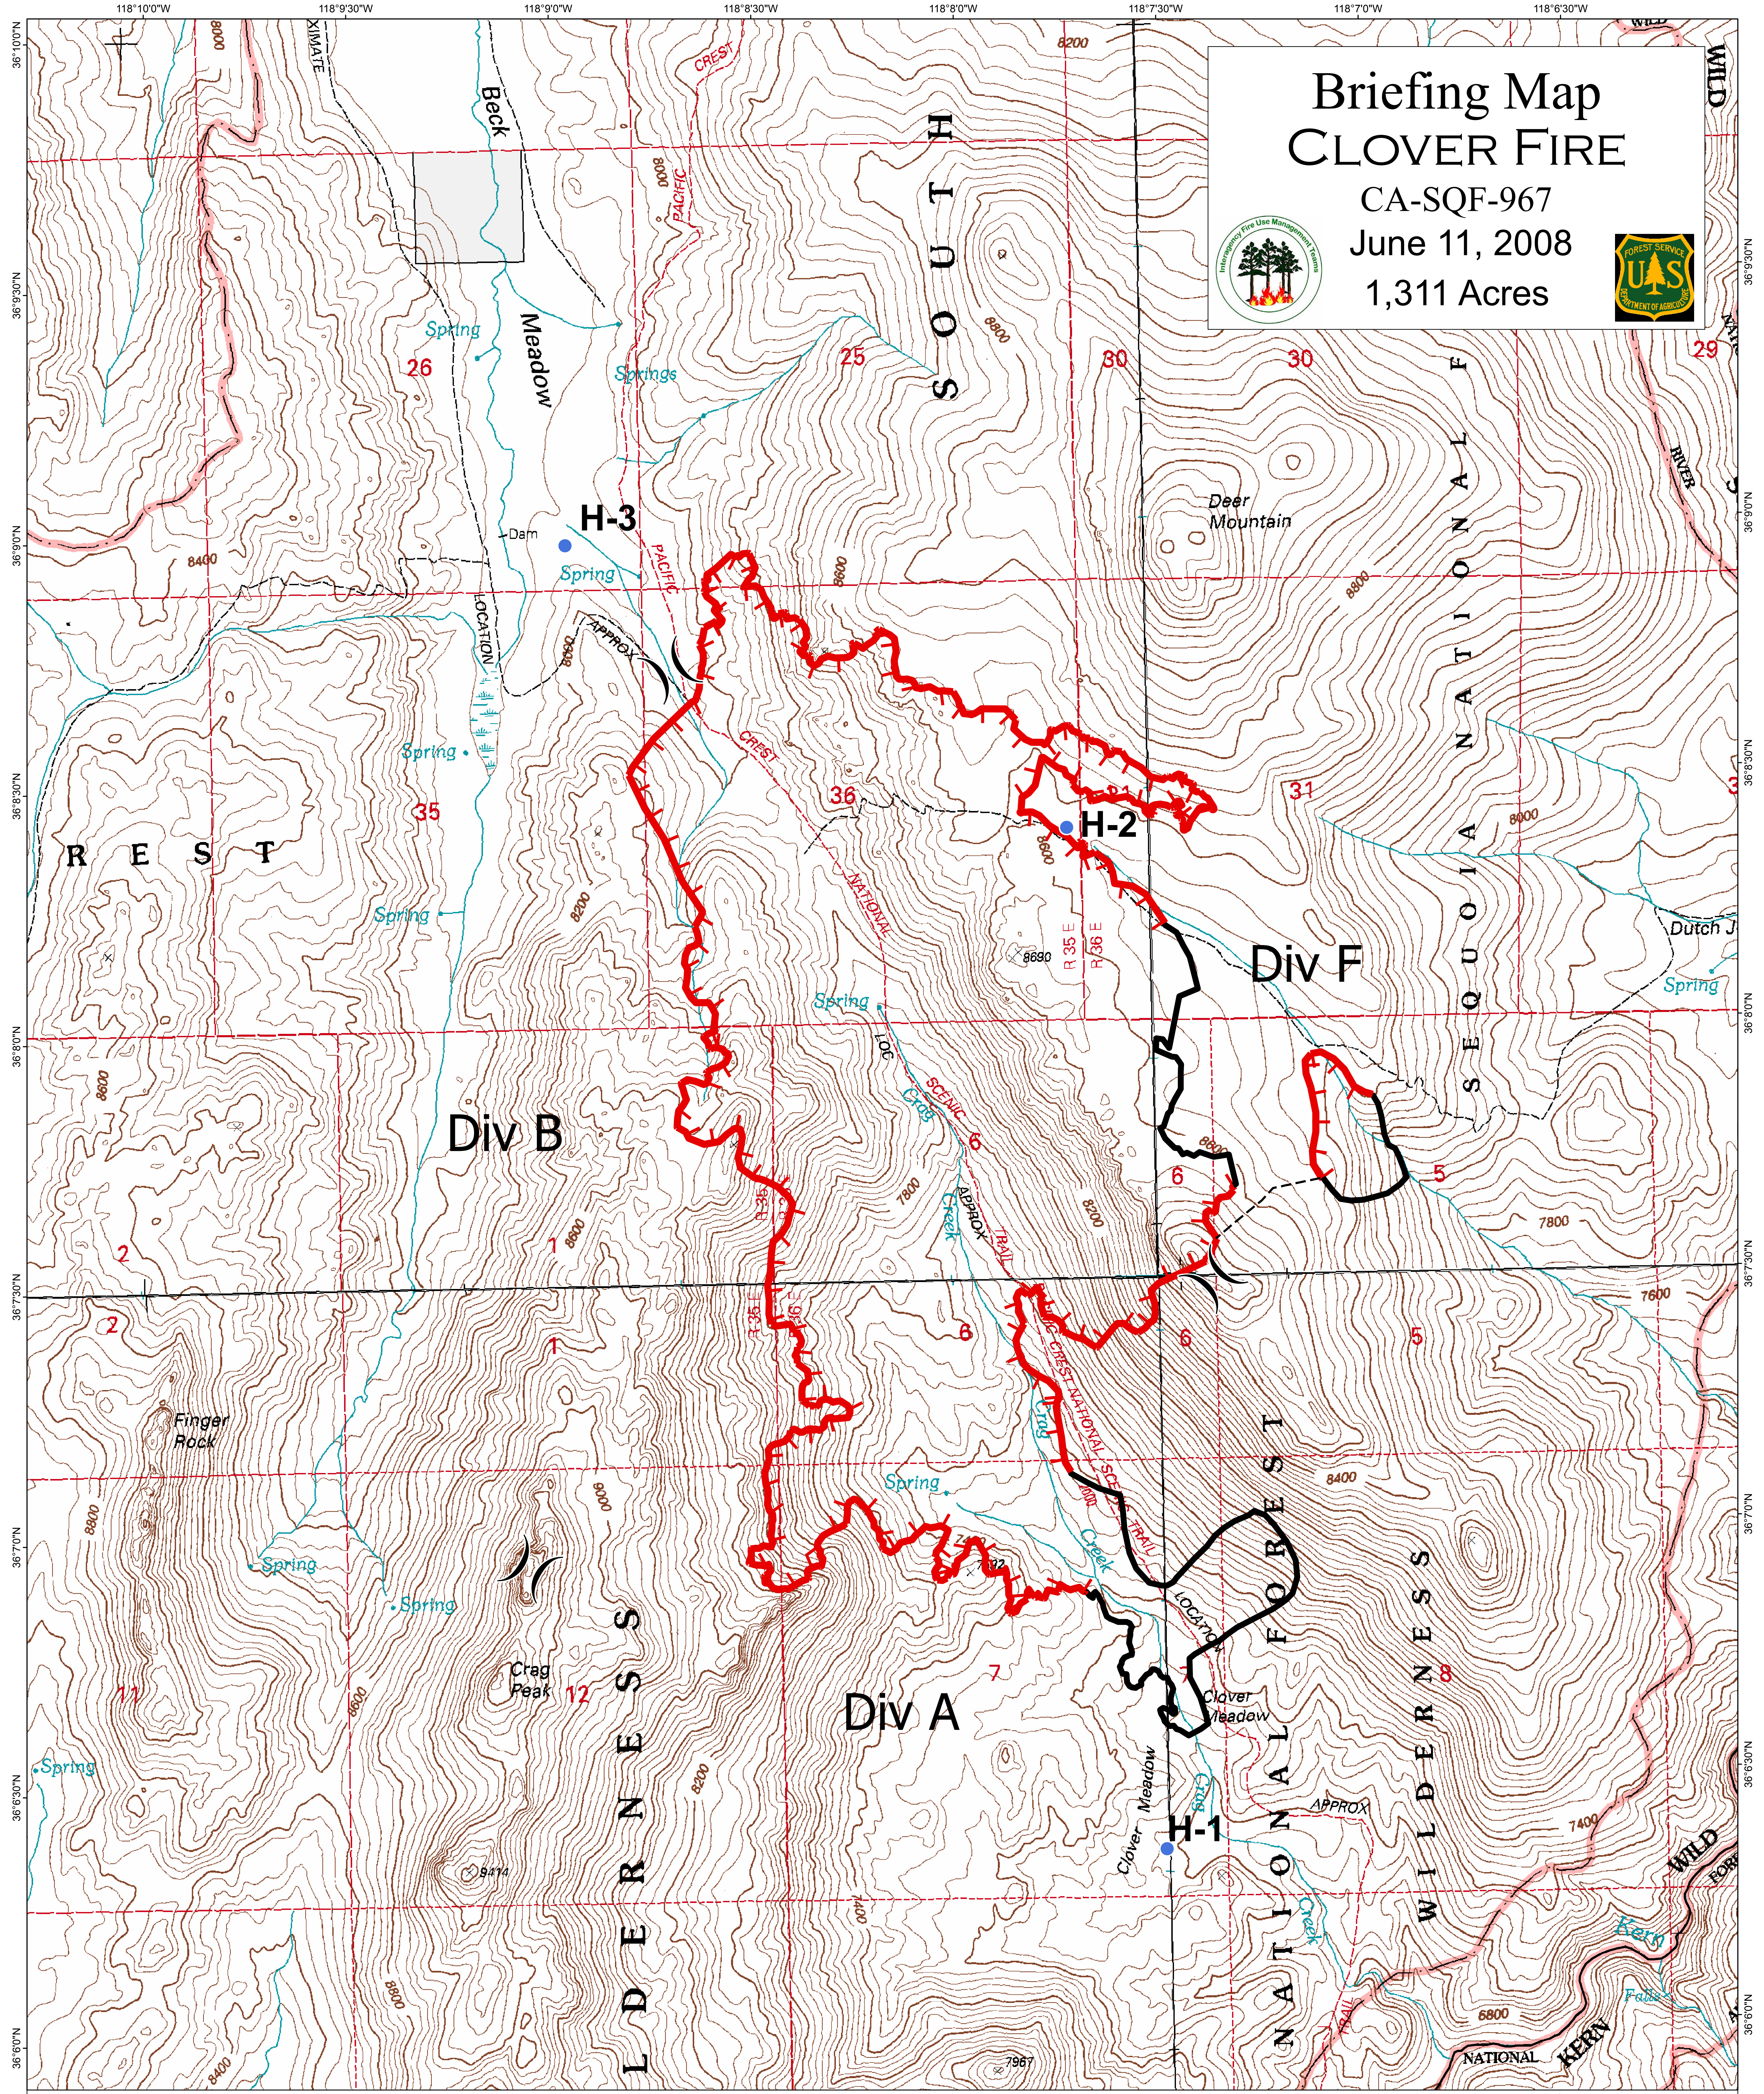

Briefing Map CLOVER FIRE

CA-SQF-967
June 11, 2008
1,311 Acres

- () Division
- Helispot
- ▬ Uncontrolled Fire Edge
- ▬ Completed Line
- - - Planned Fire Line

Fire Perimeter as of 6/11/08 1200hrs

Kern River Ranger District
Sequoia National Forest