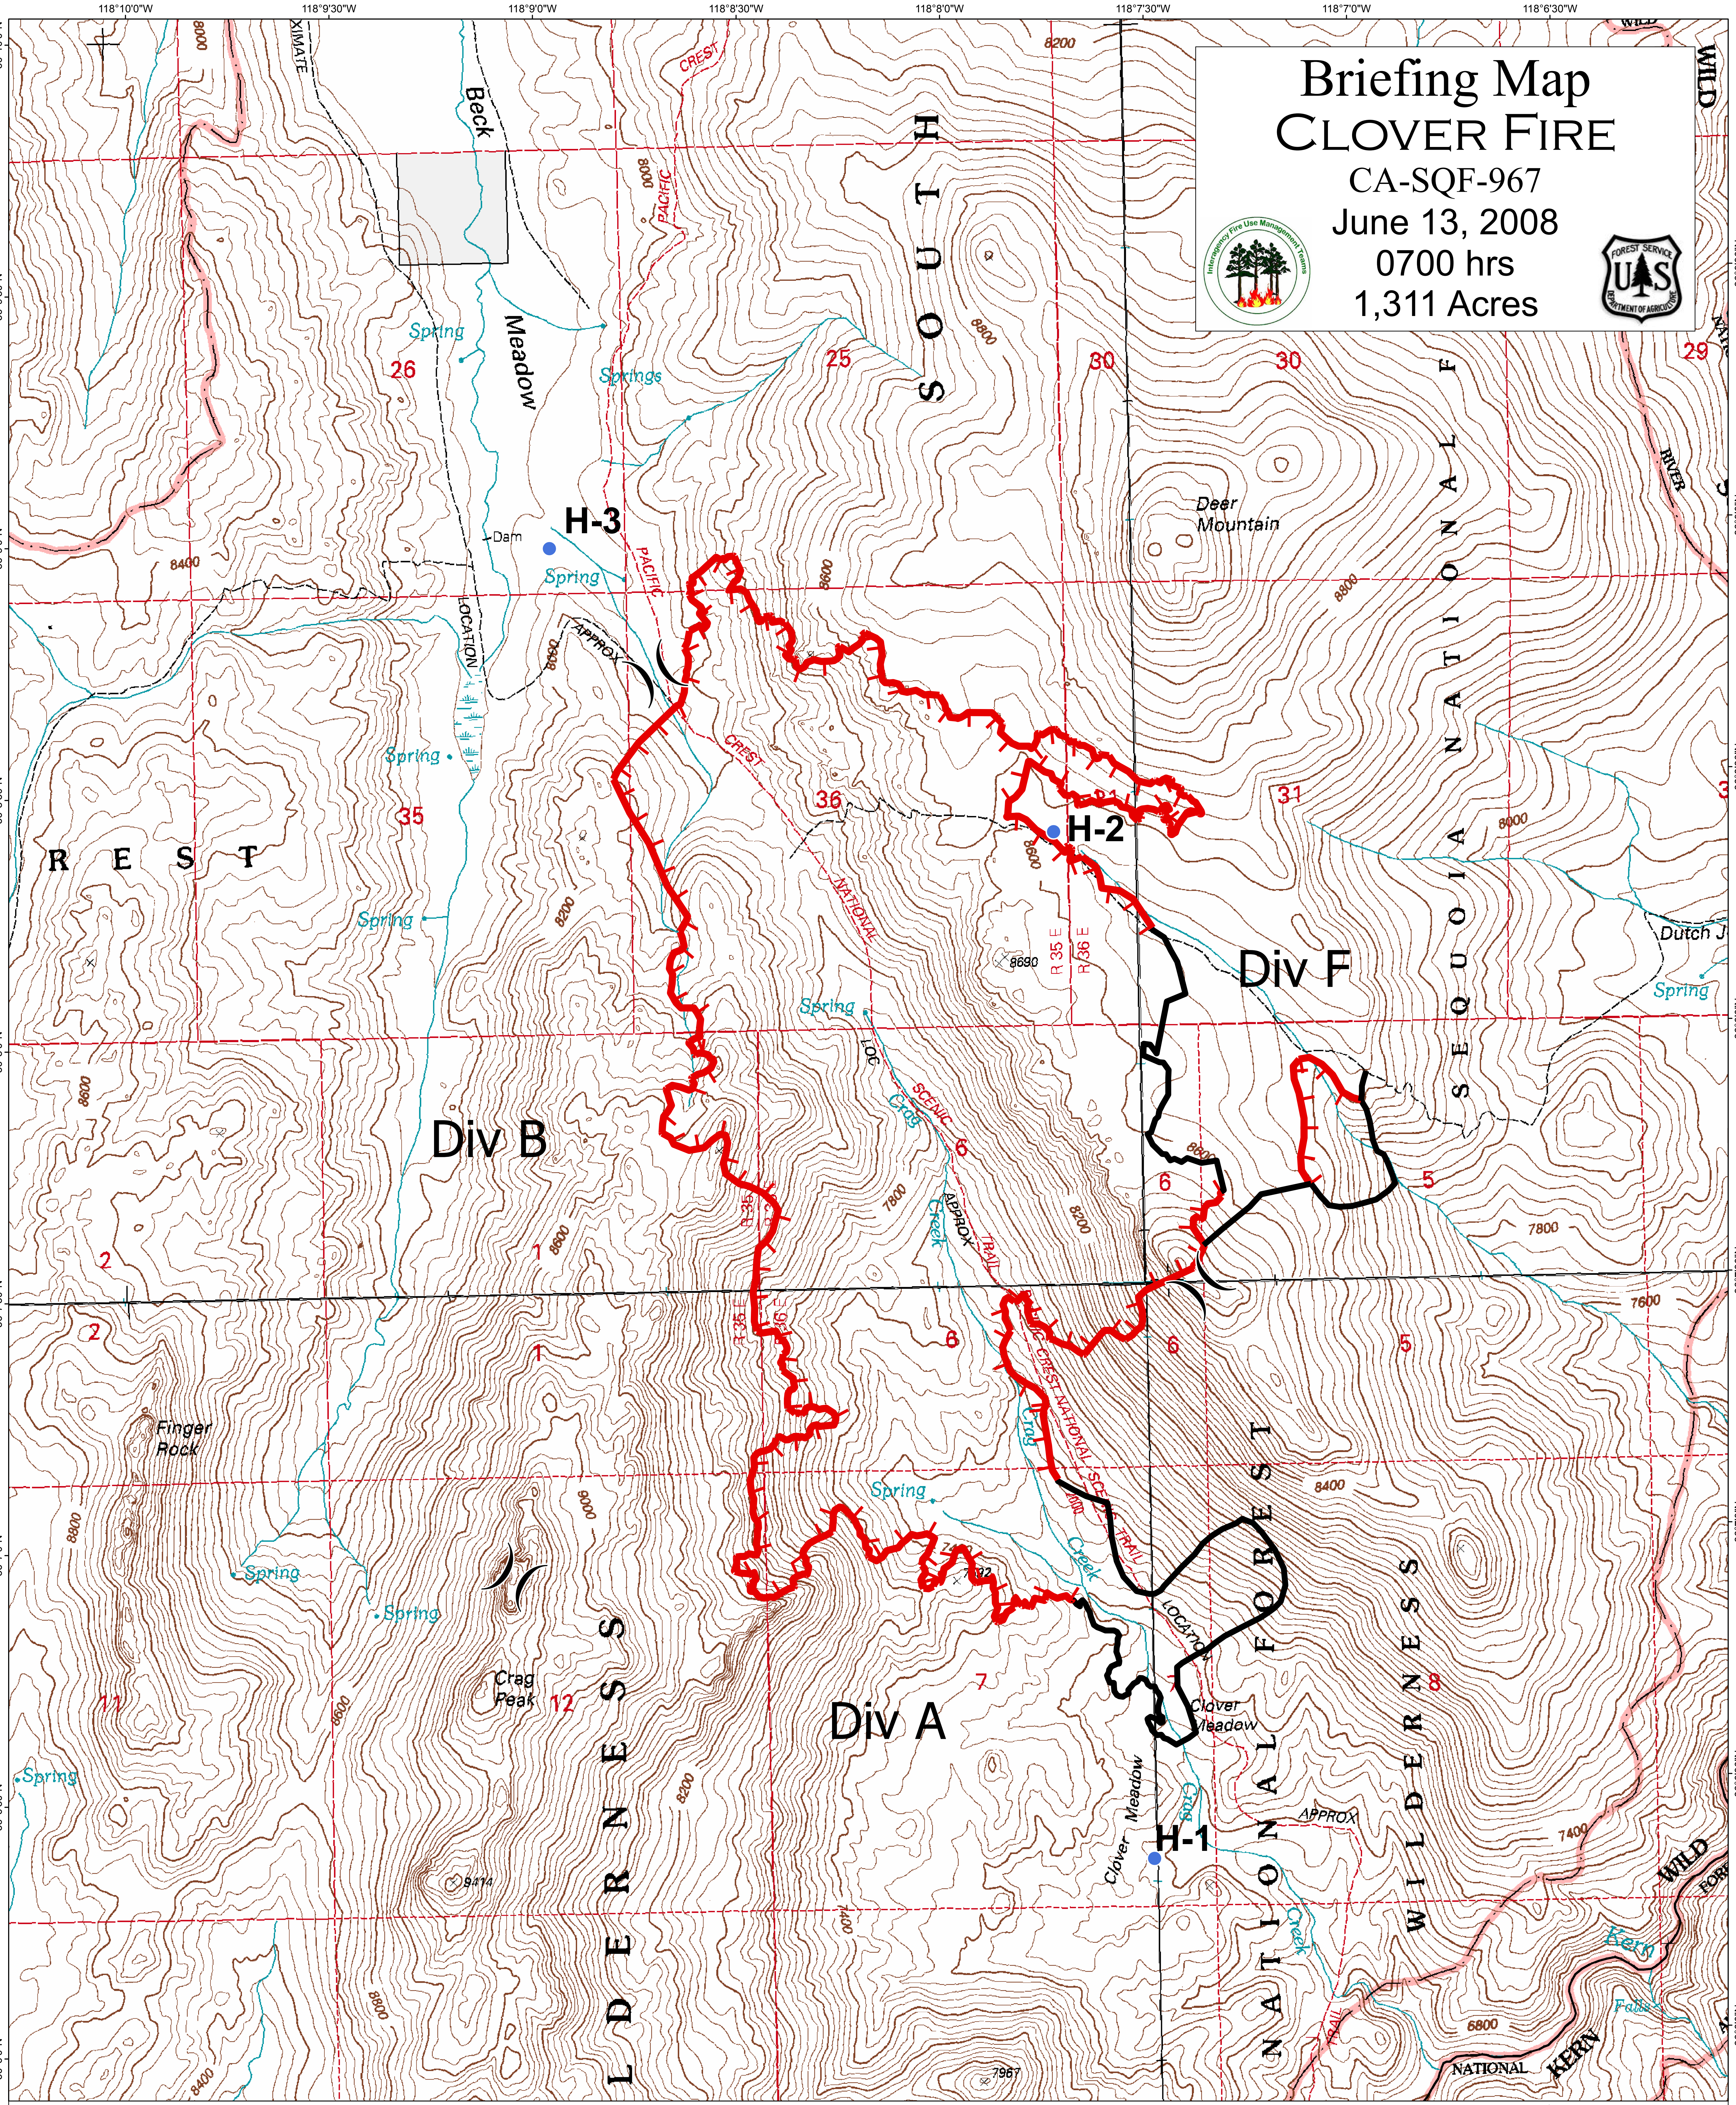

Briefing Map CLOVER FIRE

CA-SQF-967
June 13, 2008
0700 hrs
1,311 Acres

- () Division
- Helispot
- ▬ Uncontrolled Fire Edge
- ▬ Completed Line
- - - Planned Fire Line

Fire Perimeter as of 6/11/08 1200hrs

Kern River Ranger District
Sequoia National Forest