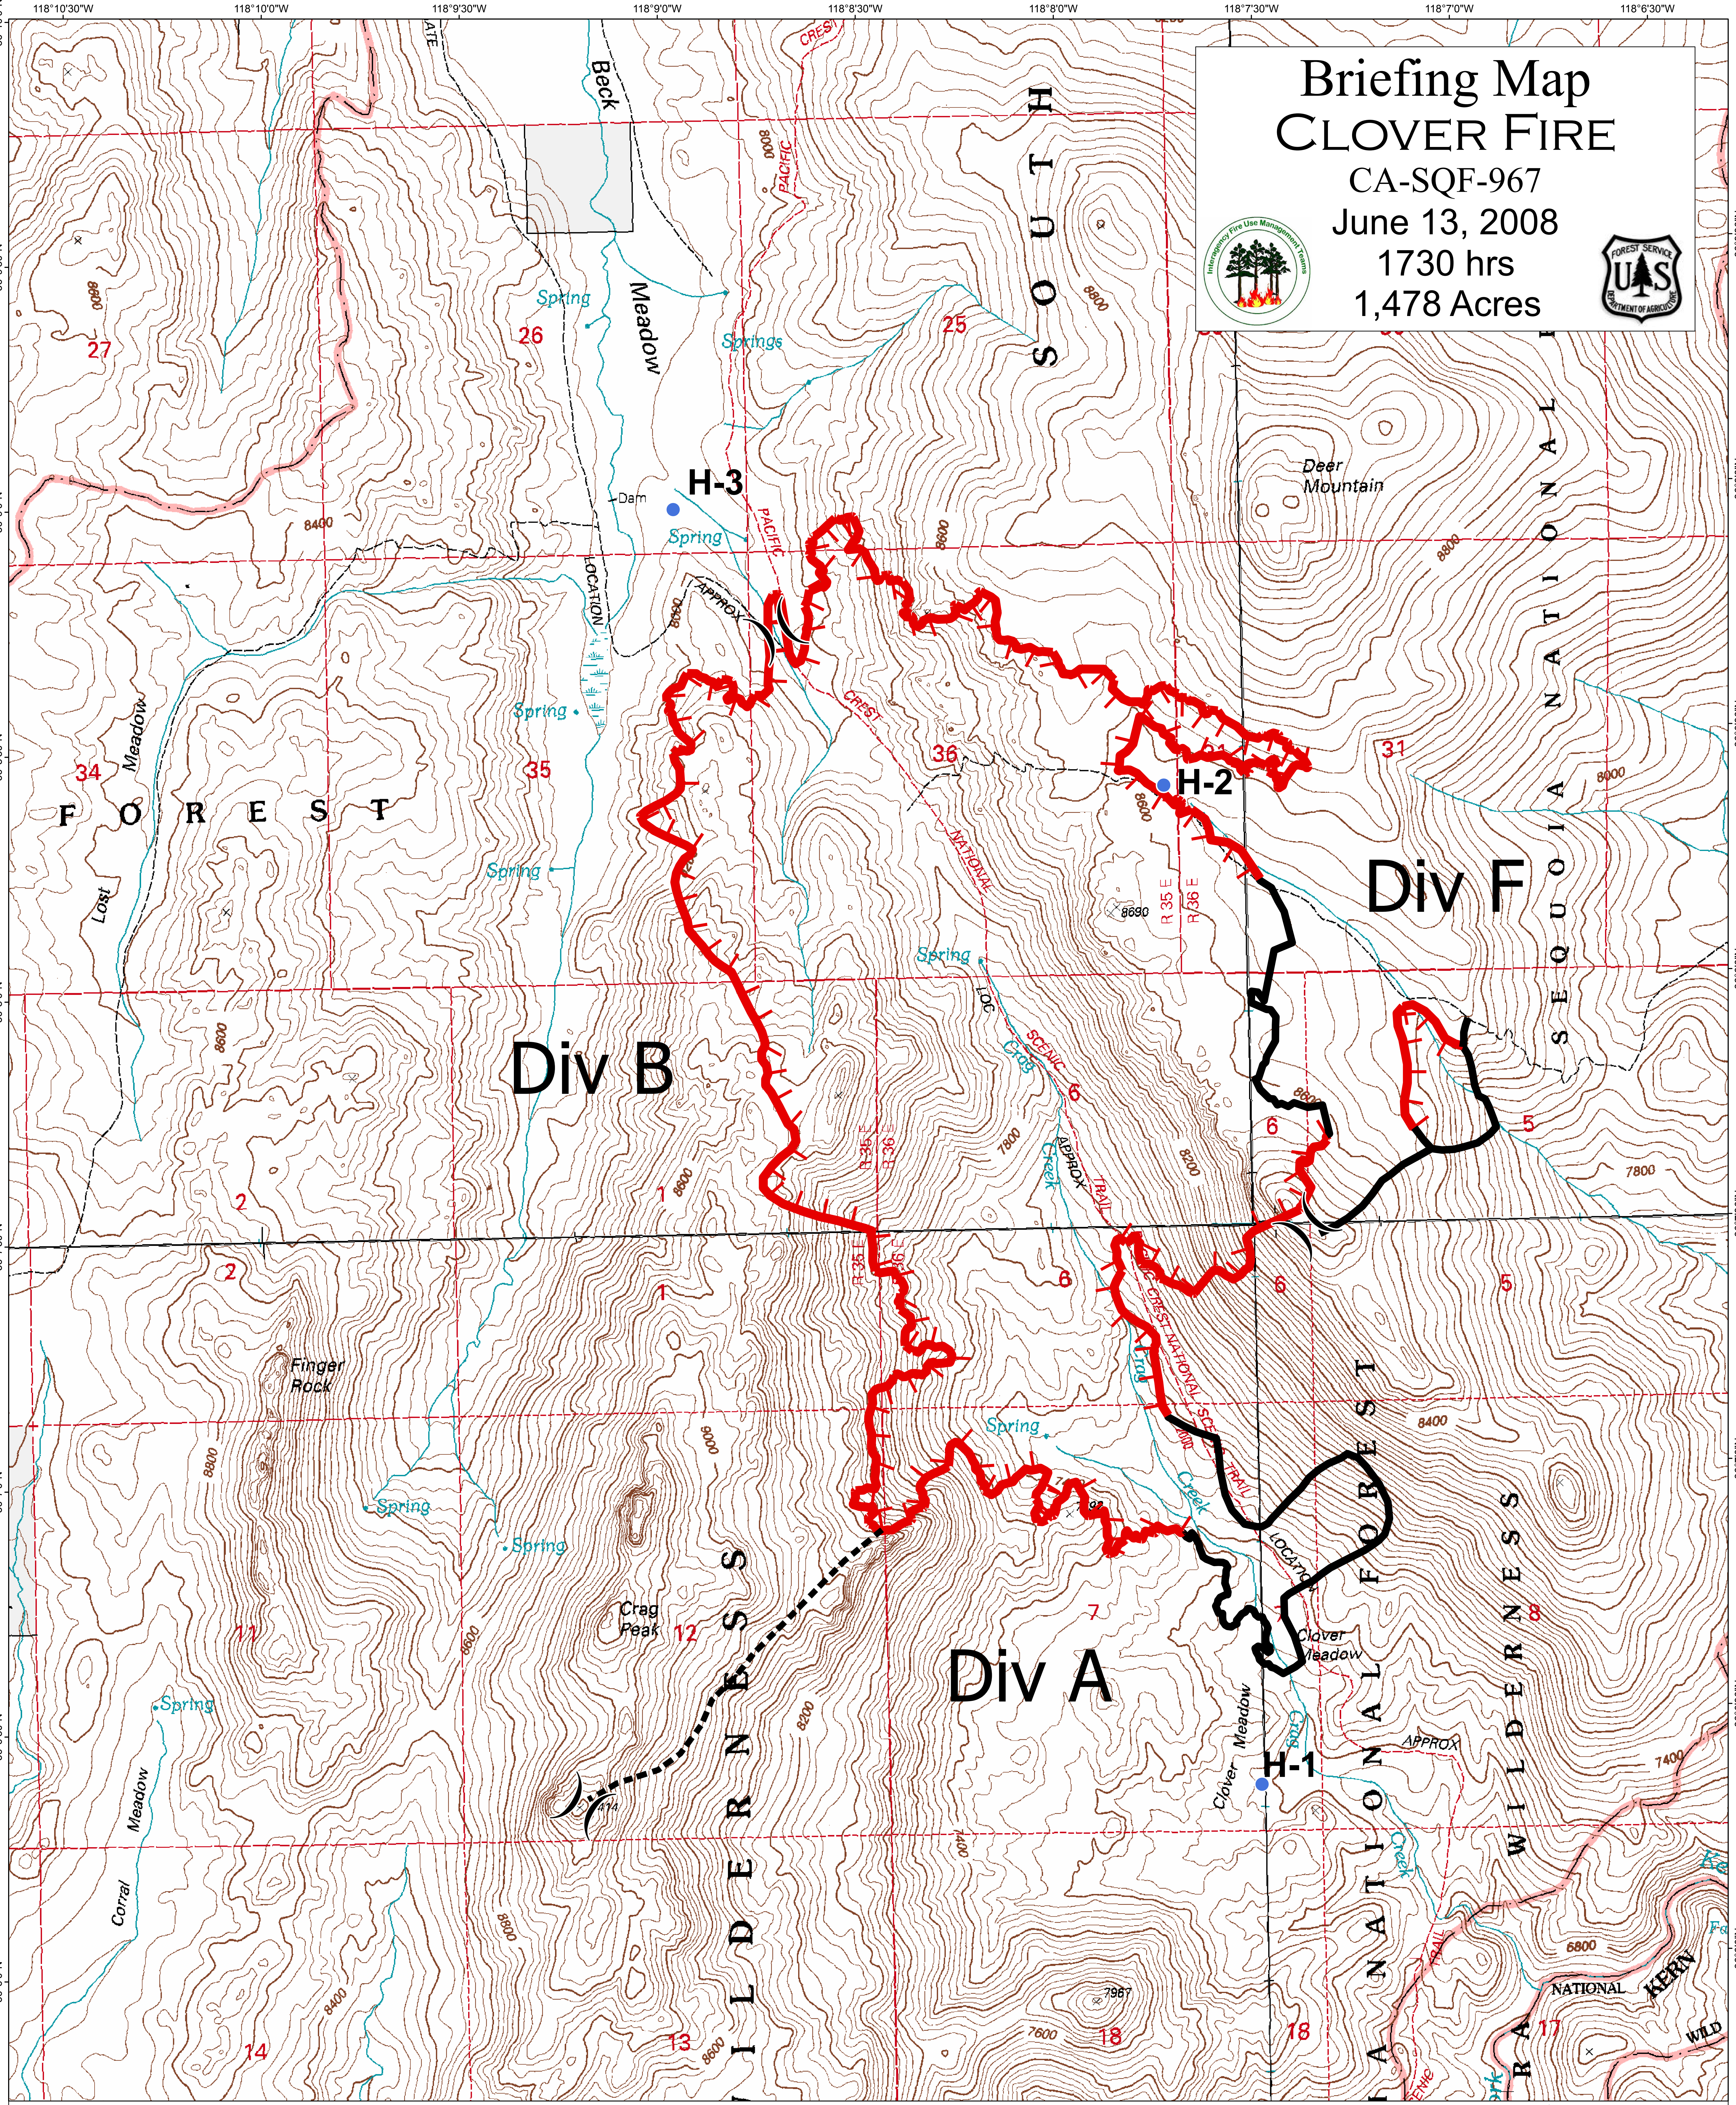

# Briefing Map CLOVER FIRE

CA-SQF-967  
June 13, 2008  
1730 hrs  
1,478 Acres

- ( ) Division
- Helispot
- ▬ Uncontrolled Fire Edge
- ▬ Completed Line
- - - Planned Fire Line

Fire Perimeter as of 6/13/08 1100hrs

Kern River Ranger District  
Sequoia National Forest