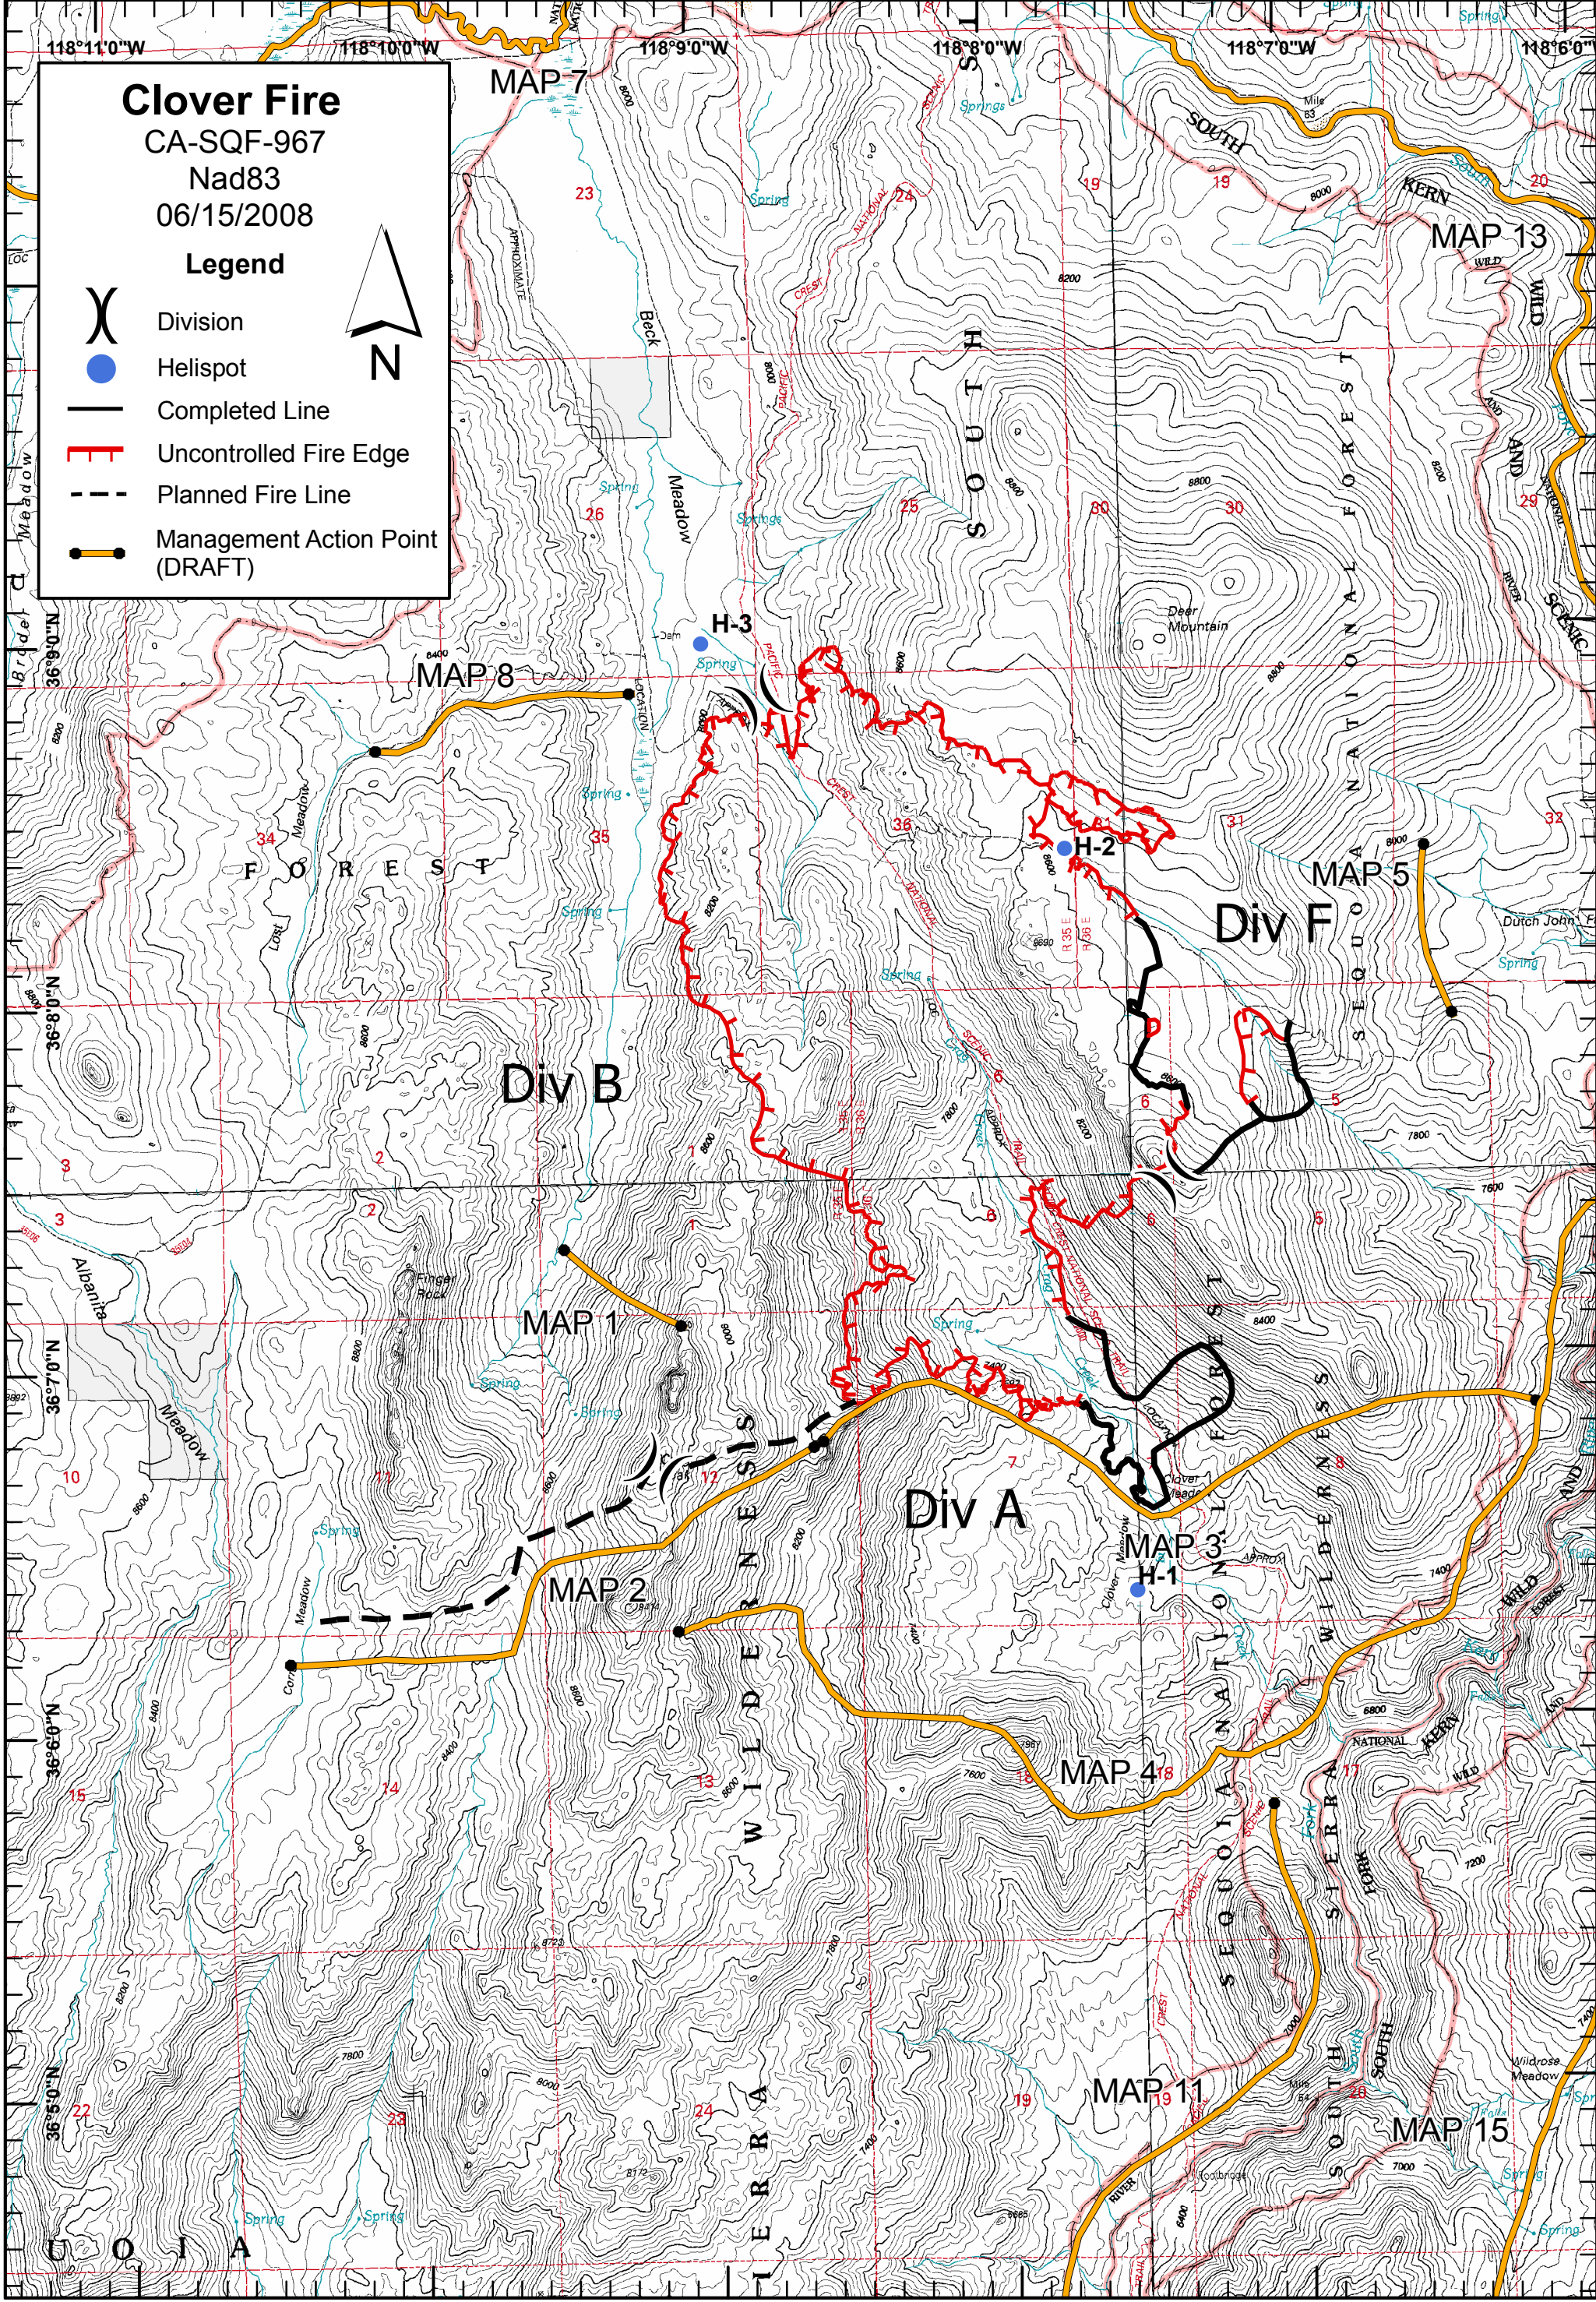

# Clover Fire

CA-SQF-967  
Nad83  
06/15/2008

## Legend

-  Division
-  Helispot
-  Completed Line
-  Uncontrolled Fire Edge
-  Planned Fire Line
-  Management Action Point (DRAFT)

1,570 Acres - Fire Perimeter as of 06/14/2008 1100hrs